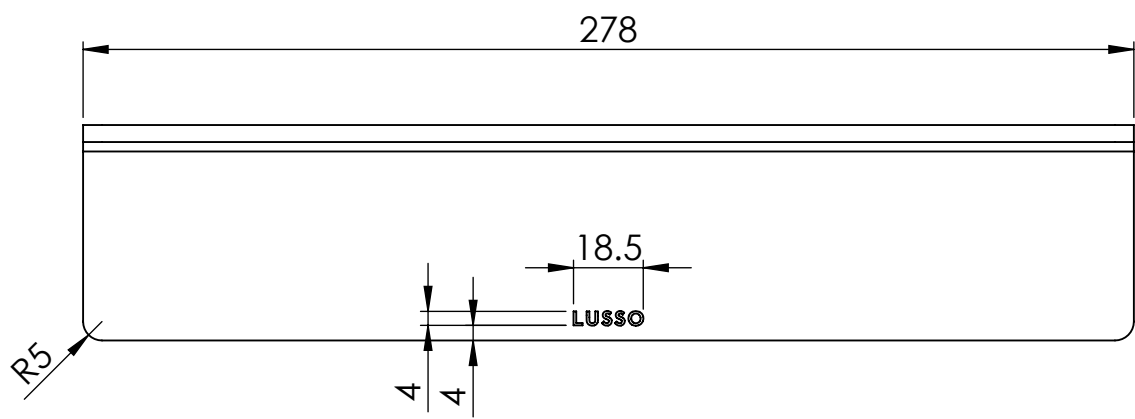

Top View

Side View

Back View

Bottom View

LUSSO

Product Name	Triple Soap Dispenser
Product Size, mm	278 x 78 x 57

All dimensions provided in millimeters.