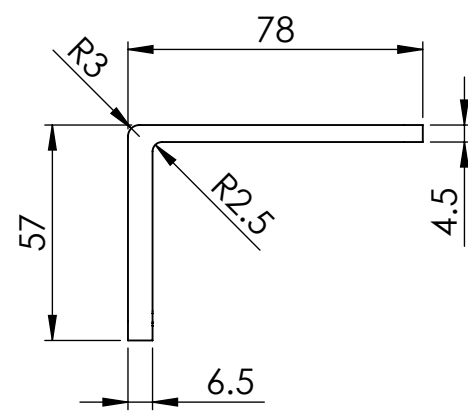

Top View

Side View

Back View

Bottom View

LUSSO

Product Name	Triple Soap Dispenser
Product Size, mm	278 x 78 x 57

All dimensions provided in millimeters.