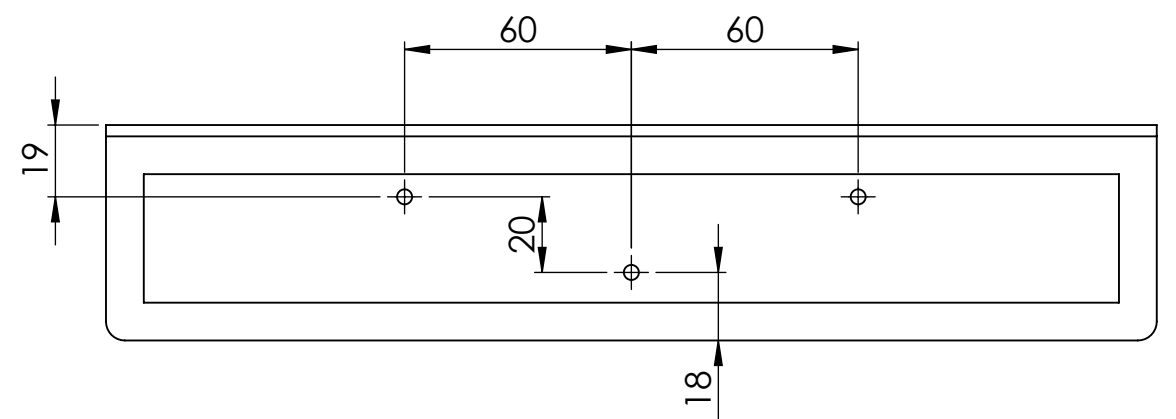

Top View

Side View

Back View

Bottom View

LUSSO

Product Name	Triple Soap Dispenser
Product Size, mm	278 x 78 x 57

All dimensions provided in millimeters.