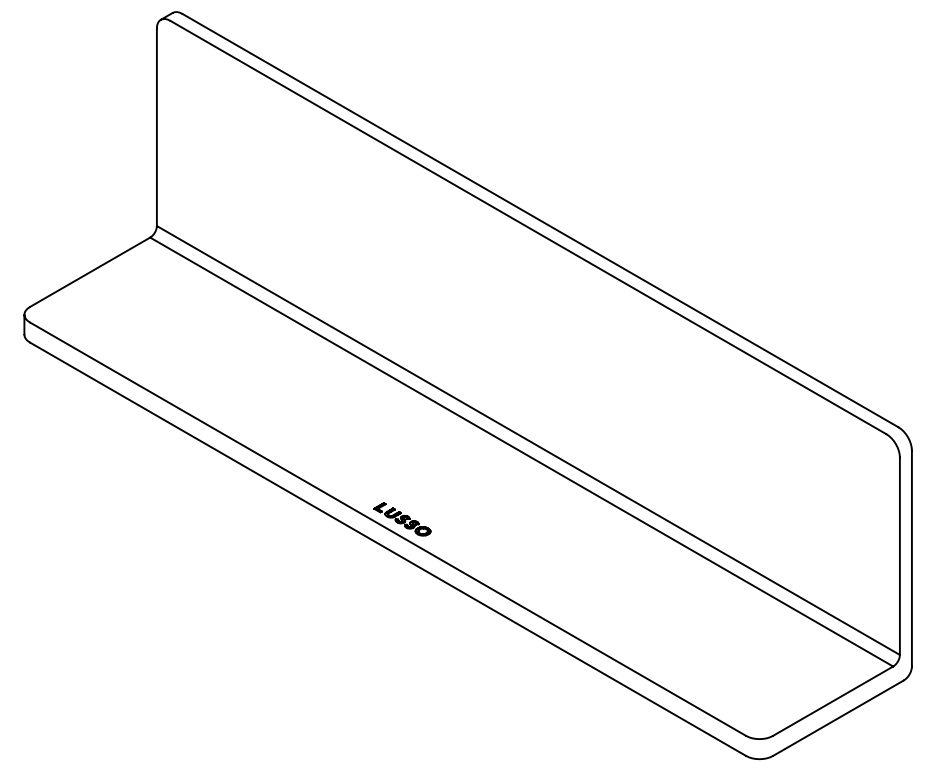

Top View

Side View

Back View

Bottom View

LUSSO

Product Name	Triple Soap Dispenser
Product Size, mm	278 x 78 x 57

All dimensions provided in millimeters.