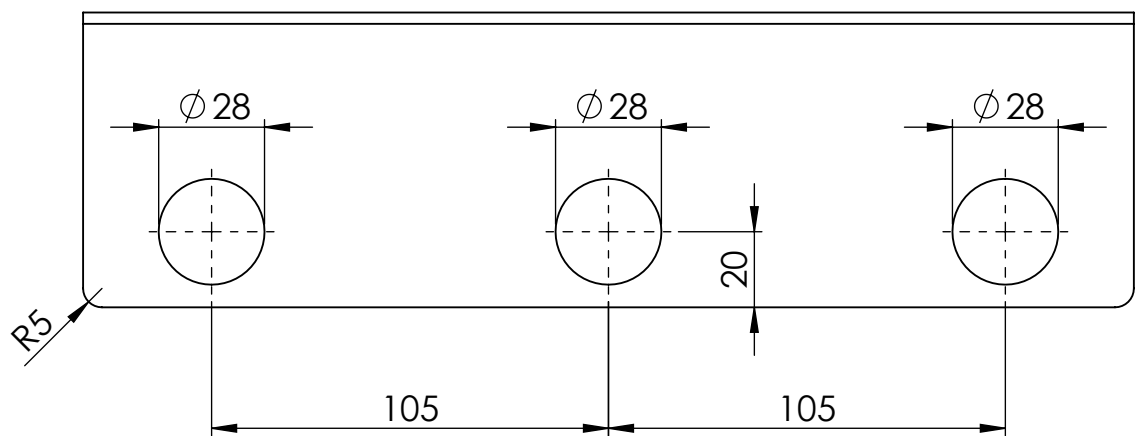

Top View

Side View

Back View

Bottom View

LUSSO

Product Name	Triple Soap Dispenser
Product Size, mm	278 x 78 x 57

All dimensions provided in millimeters.