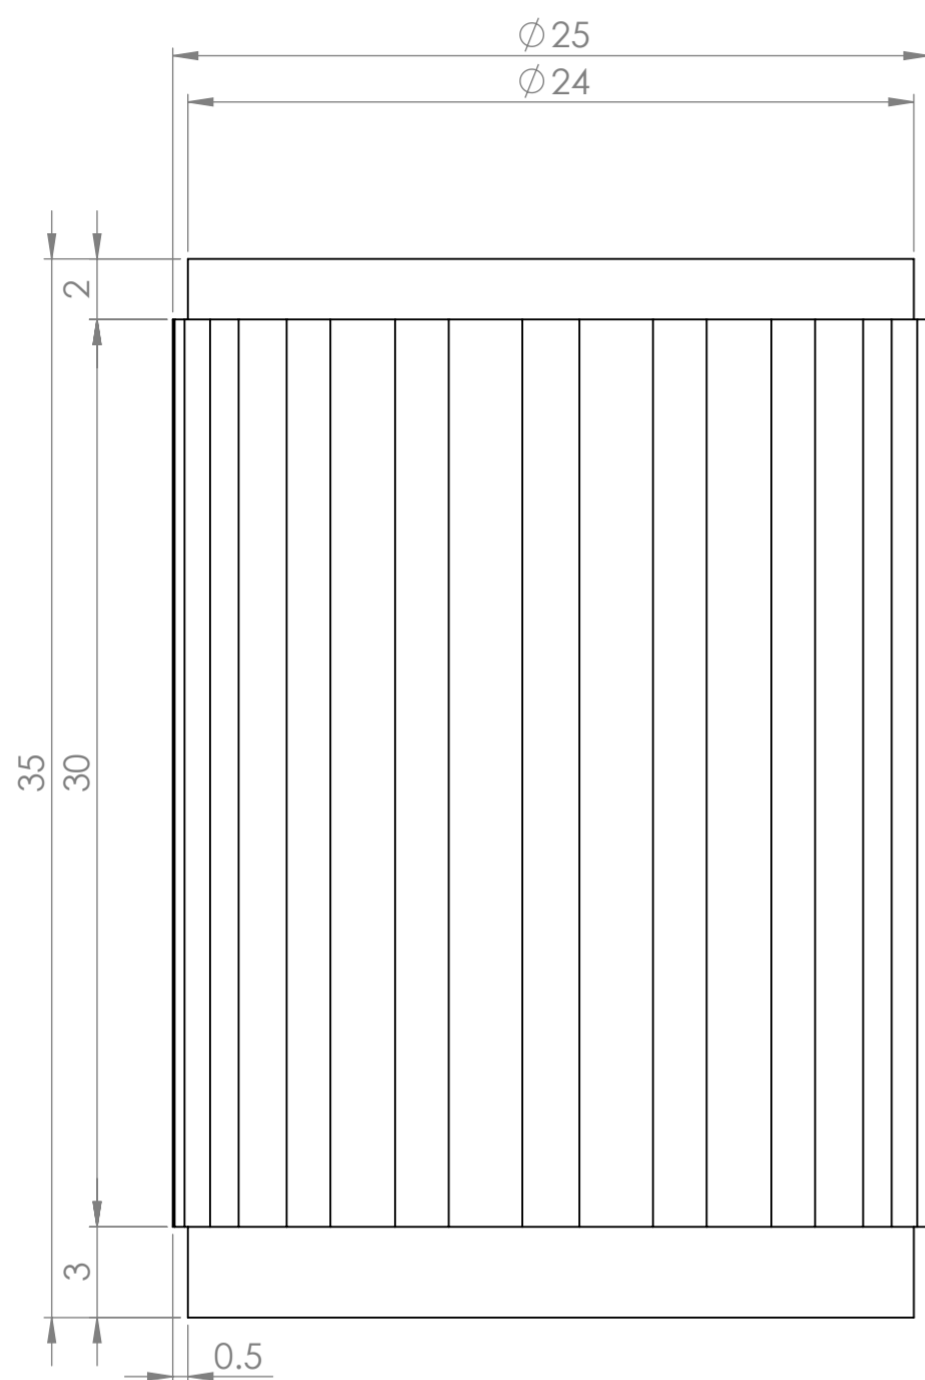

Top View

**LUSO**

Product Name

Dali

Product Type

Fluted Furniture Knobs

*All dimensions provided in millimeters.*