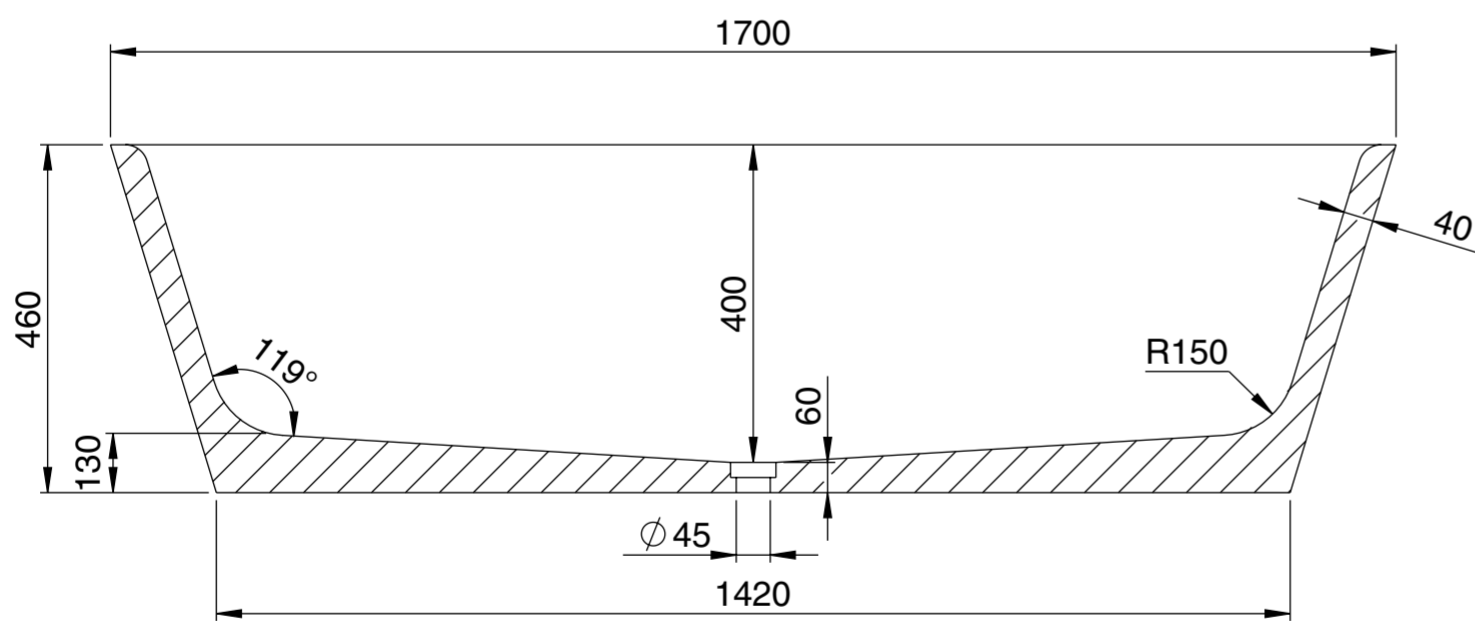

Top View

Front View - Section View

**LUSSO**

Product Name	Muse Bath
Weight, kg	700
Material	Marble
Size, mm	1700 x 750

*All dimensions provided in millimeters.*