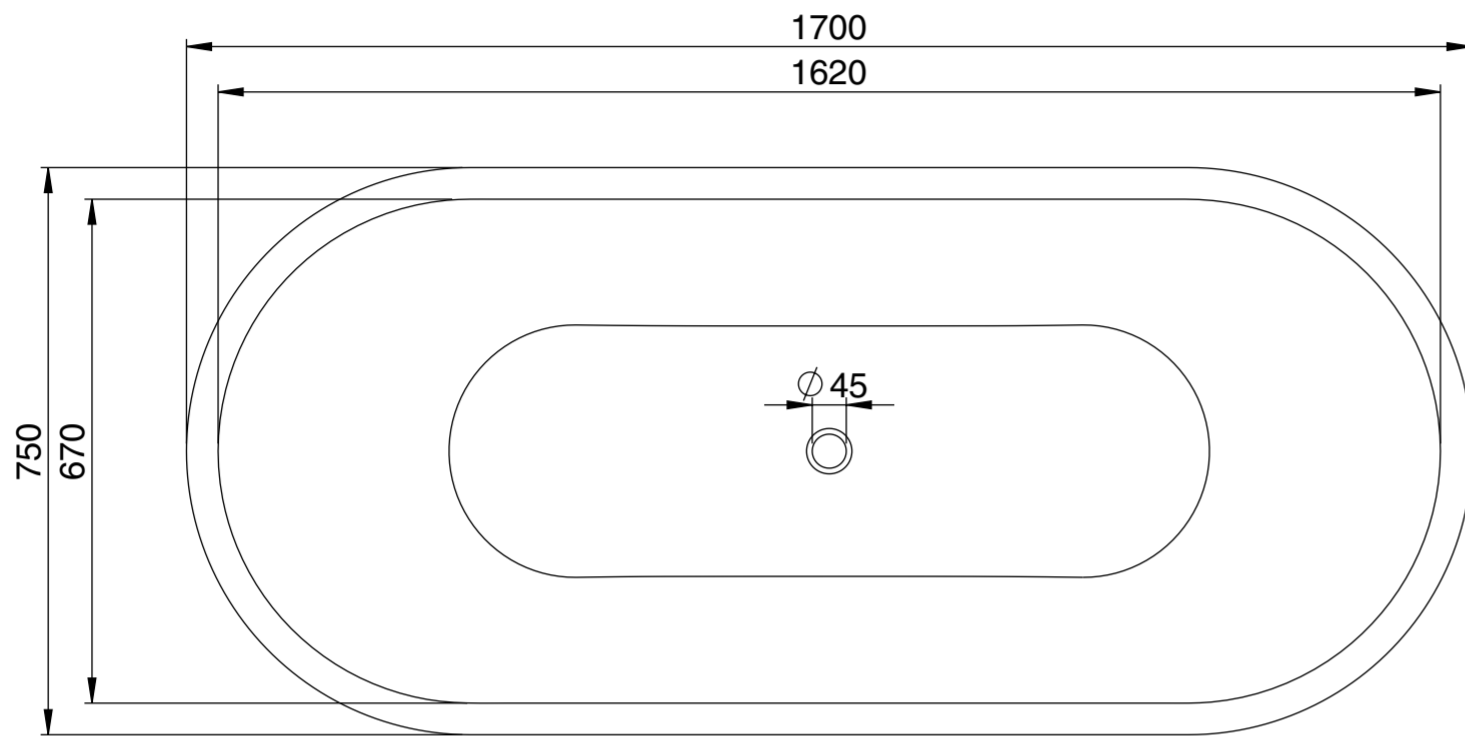

Top View

Front View - Section View

**LUSSO**

Product Name	Muse Bath
Weight, kg	700
Material	Marble
Size, mm	1700 x 750

*All dimensions provided in millimeters.*