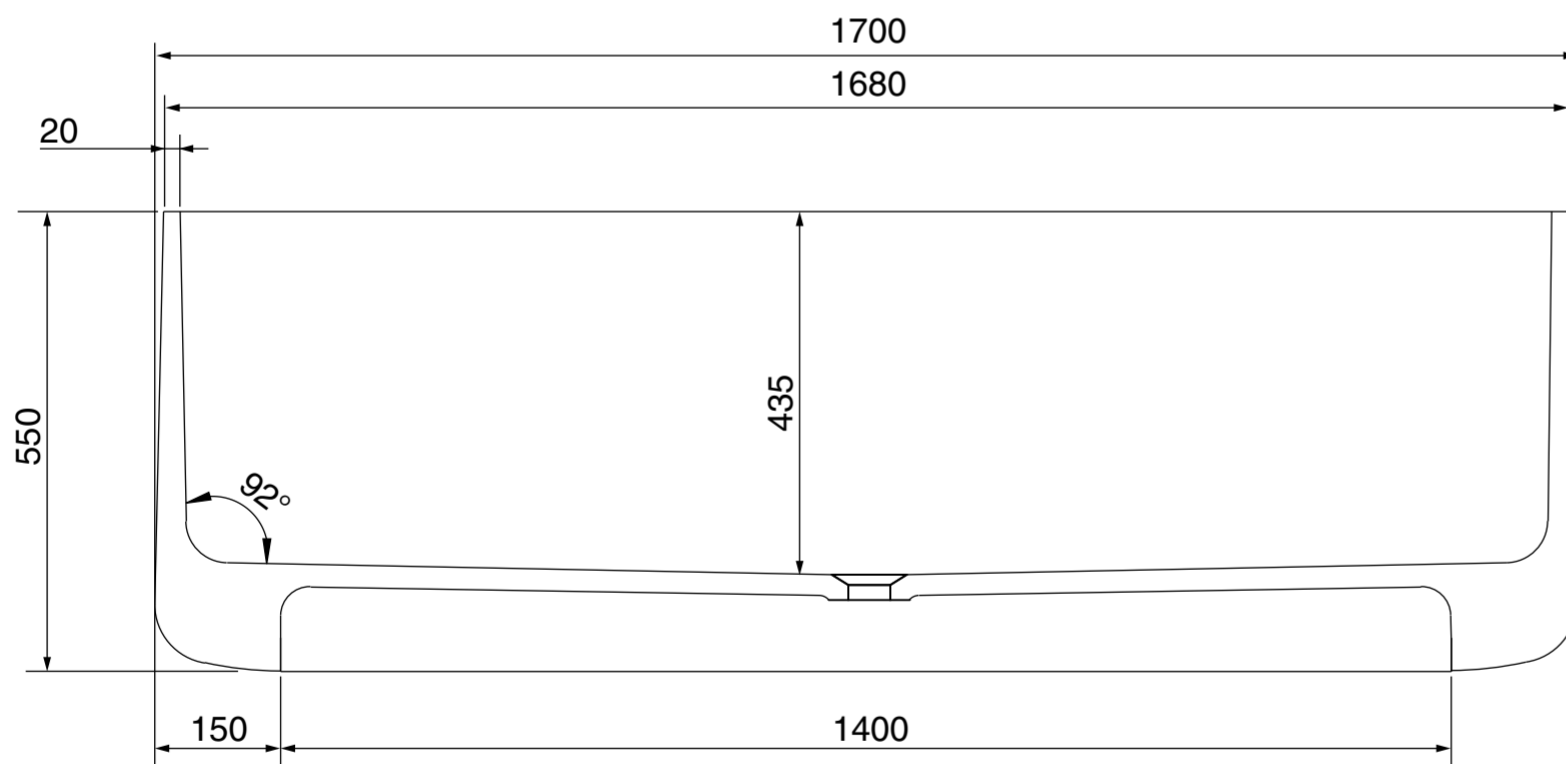

Top View

Front View - Section View

Side View - Section View

LUSSO

Product Name	Amore Smoked Black Resin Bath
Material	Smoked Black Resin
Product Size (mm)	1700 x 750 x 550

All dimensions provided in millimeters.