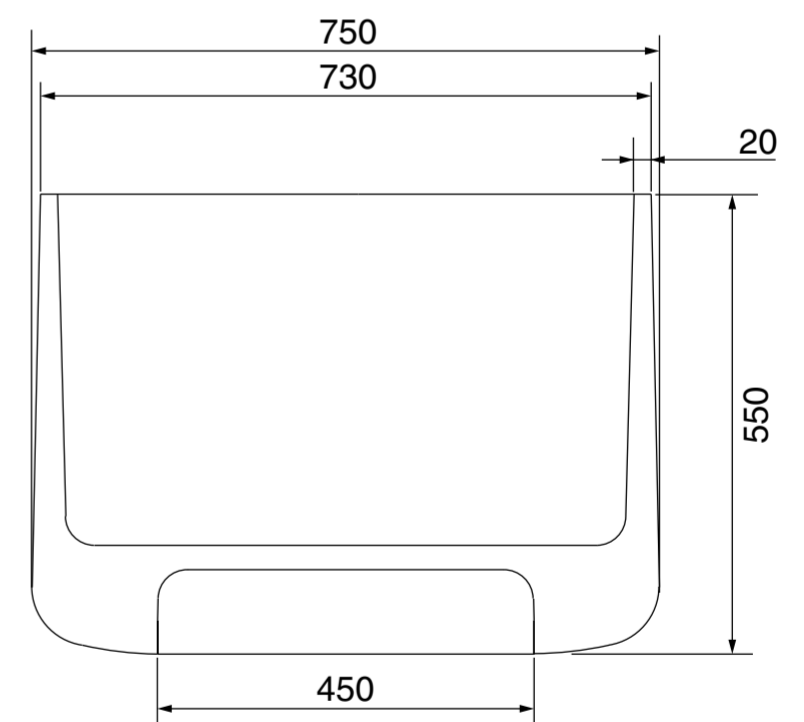

Top View

Front View - Section View

Side View - Section View

LUSSO

Product Name	Amore Smoked Black Resin Bath
Material	Smoked Black Resin
Product Size (mm)	1700 x 750 x 550

All dimensions provided in millimeters.