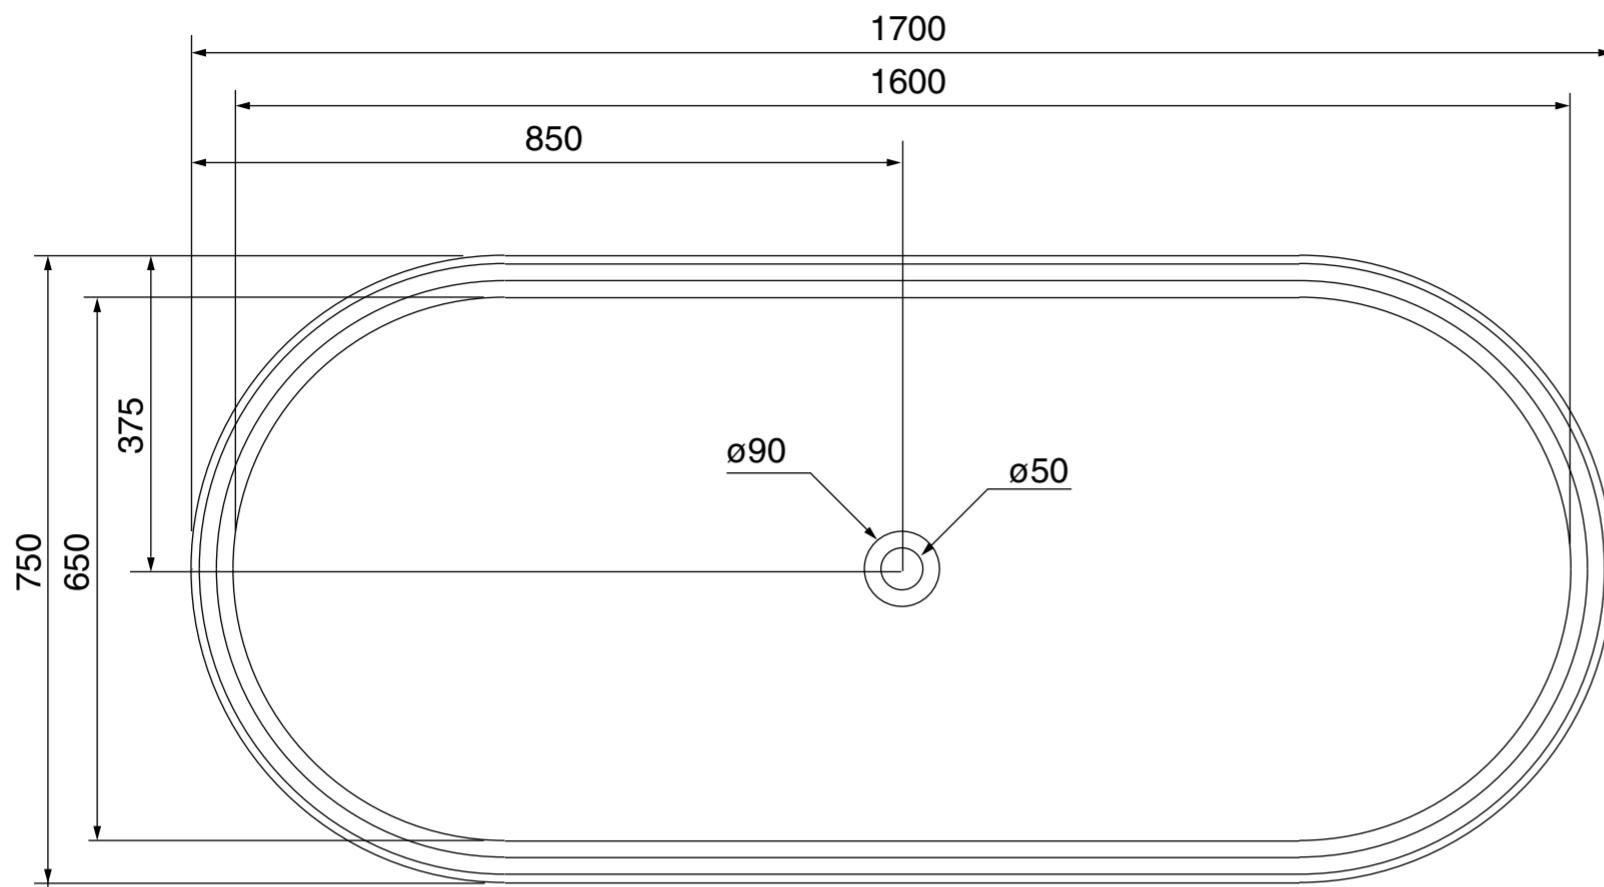

Top View

Front View - Section View

Side View - Section View

LUSSO

Product Name	Amore Smoked Black Resin Bath
Material	Smoked Black Resin
Product Size (mm)	1700 x 750 x 550

All dimensions provided in millimeters.