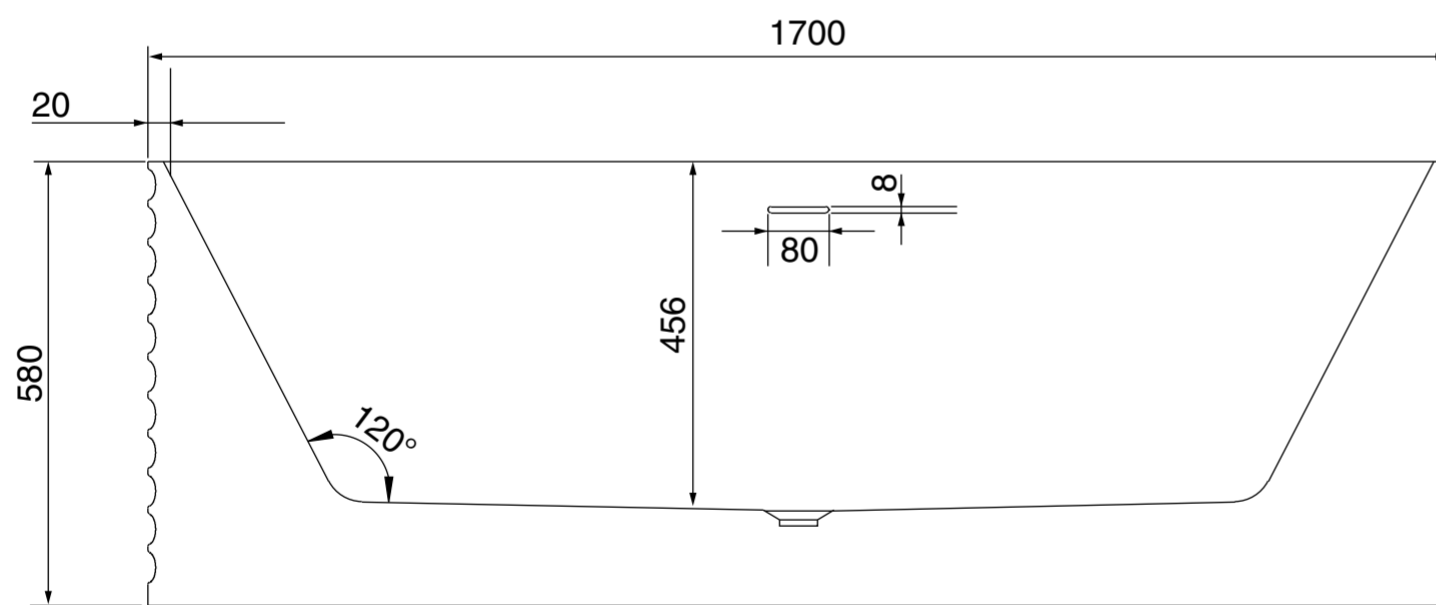

Top View

Front View - Section View

Side View - Section View

**LUSO**

Product Name	Maddox Stone Bath 1700
Material	Stone Resin
Product Size (mm)	1700 x 750 x 580

*All dimensions provided in millimeters.*