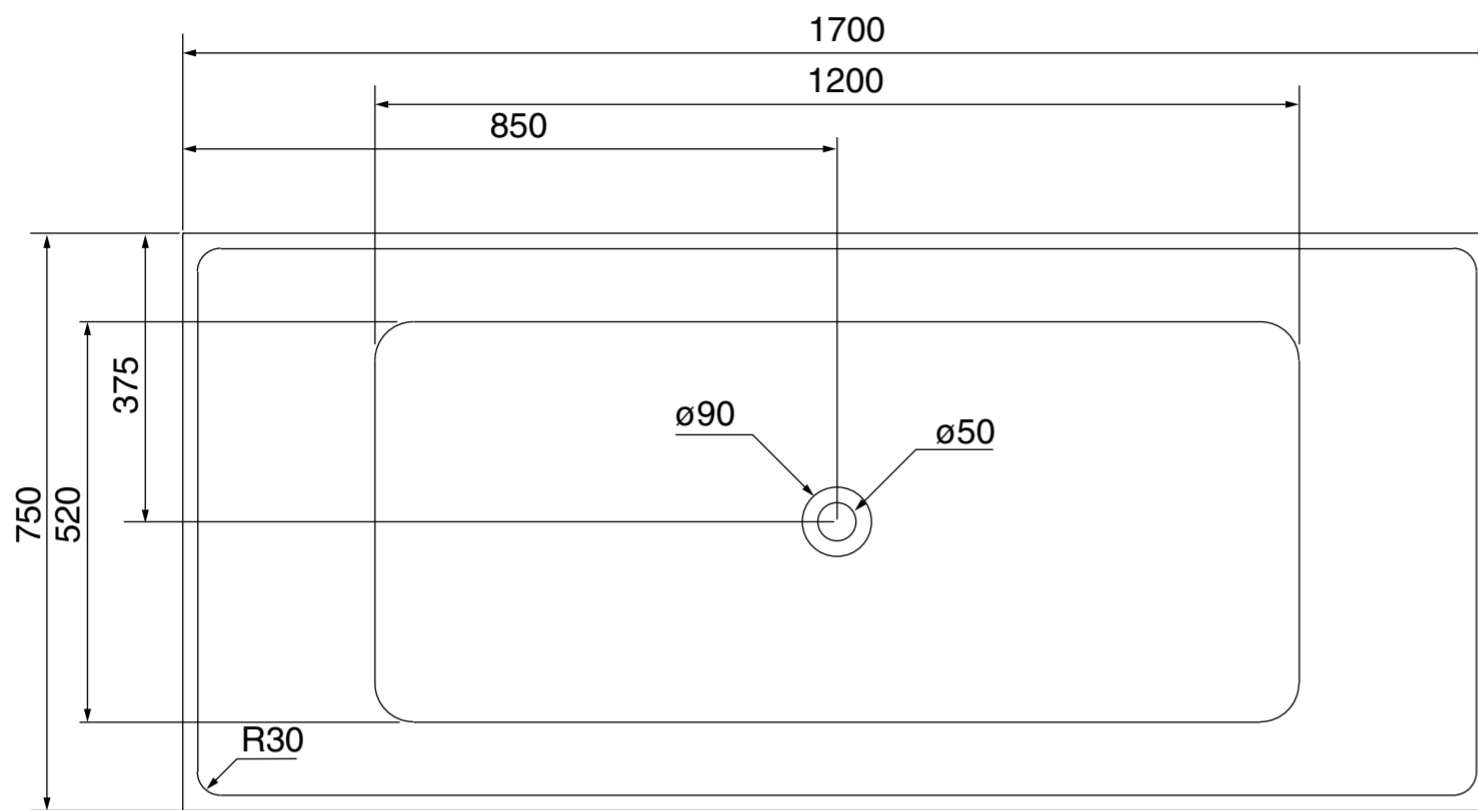

Top View

Front View - Section View

Side View - Section View

**LUSO**

Product Name	Maddox Stone Bath 1700
Material	Stone Resin
Product Size (mm)	1700 x 750 x 580

*All dimensions provided in millimeters.*