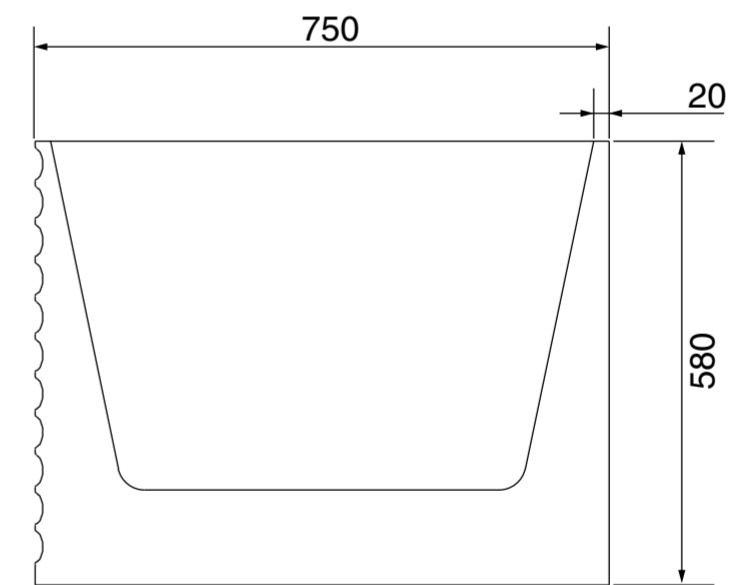

Top View

Front View - Section View

Side View - Section View

**LUSO**

Product Name	Maddox Stone Bath 1700
Material	Stone Resin
Product Size (mm)	1700 x 750 x 580

*All dimensions provided in millimeters.*