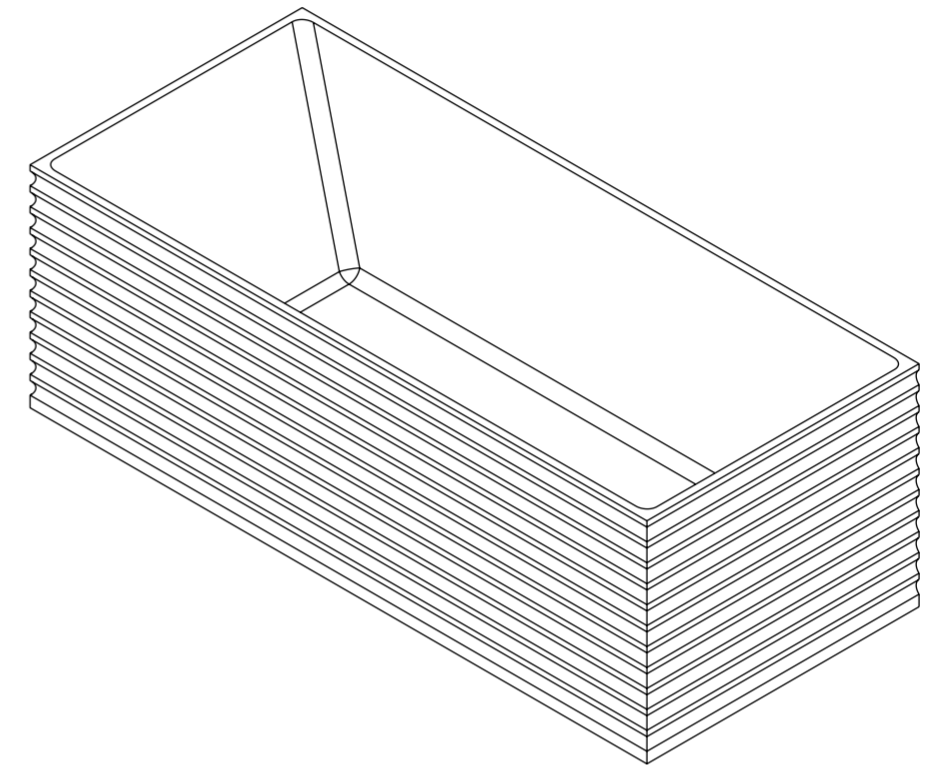

Top View

Front View - Section View

Side View - Section View

**LUSO**

Product Name	Maddox Stone Bath 1700
Material	Stone Resin
Product Size (mm)	1700 x 750 x 580

*All dimensions provided in millimeters.*