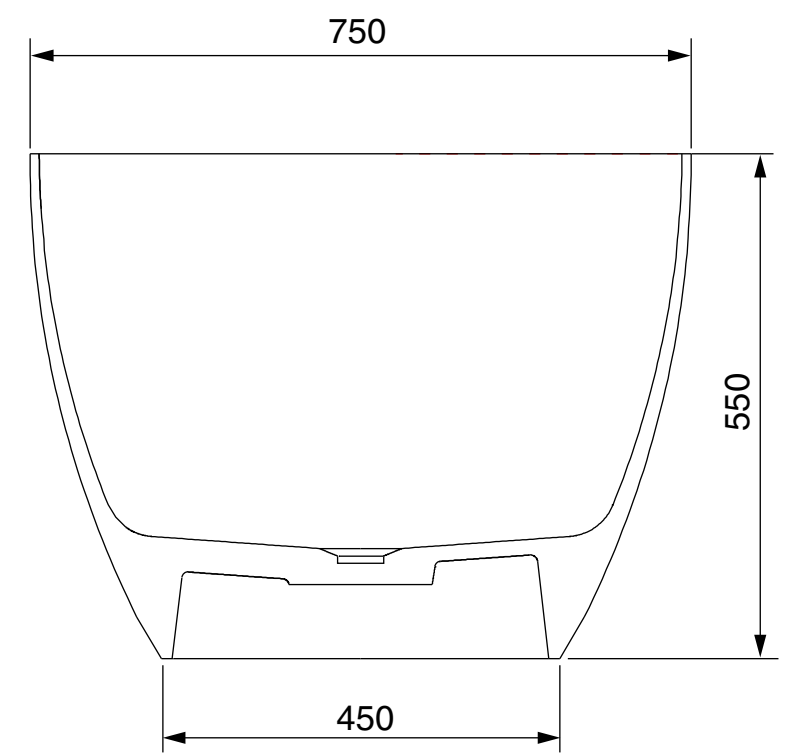

Top View

Front View - Section View

Side View - Section View

**LUSSO**

Product Name	Vivere Carbon Fibre Bath 1700
Material	Carbon Fiber
Product Size (mm)	1700 x 750 x 550

*All dimensions provided in millimeters.*