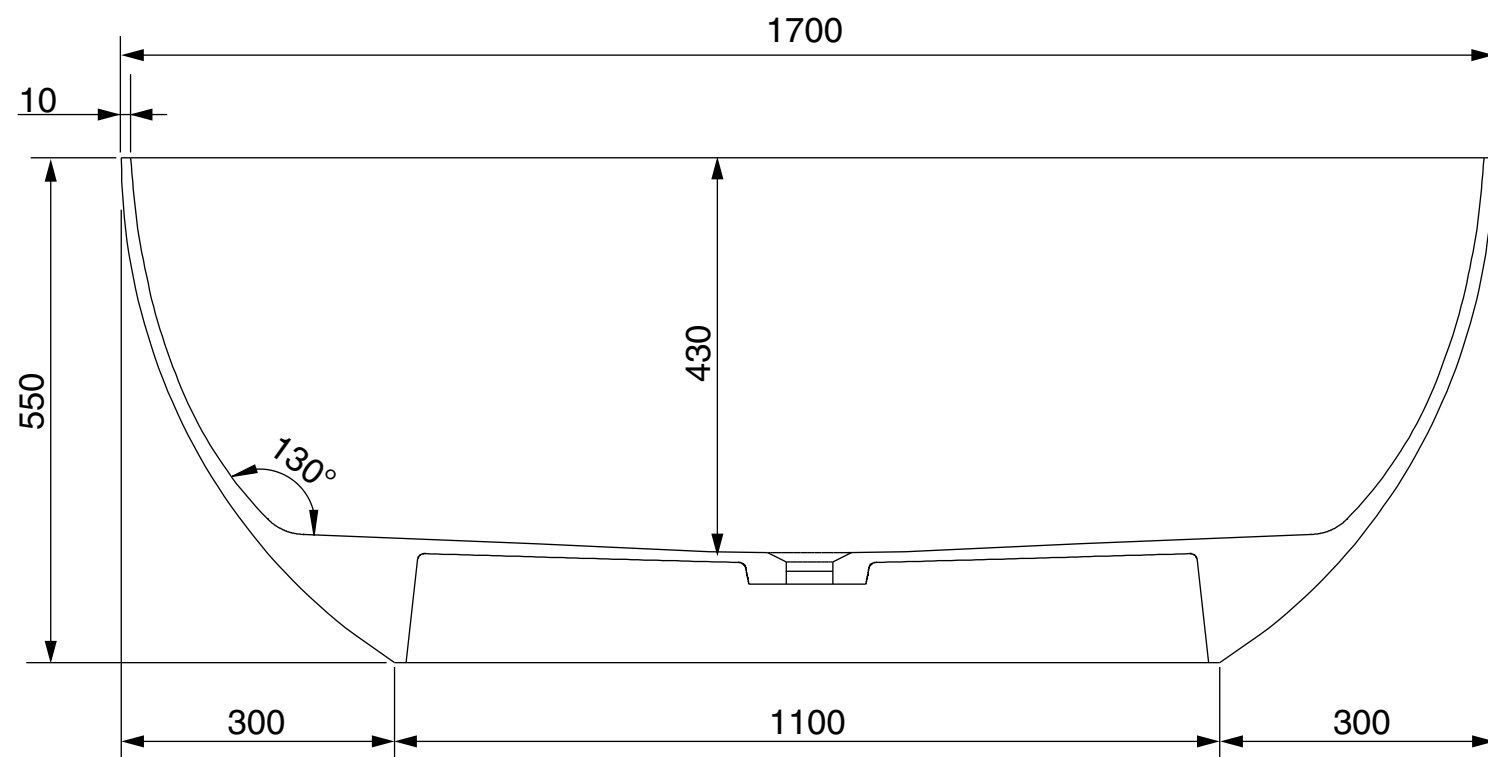

Top View

Front View - Section View

Side View - Section View

**LUSSO**

Product Name	Vivere Carbon Fibre Bath 1700
Material	Carbon Fiber
Product Size (mm)	1700 x 750 x 550

*All dimensions provided in millimeters.*