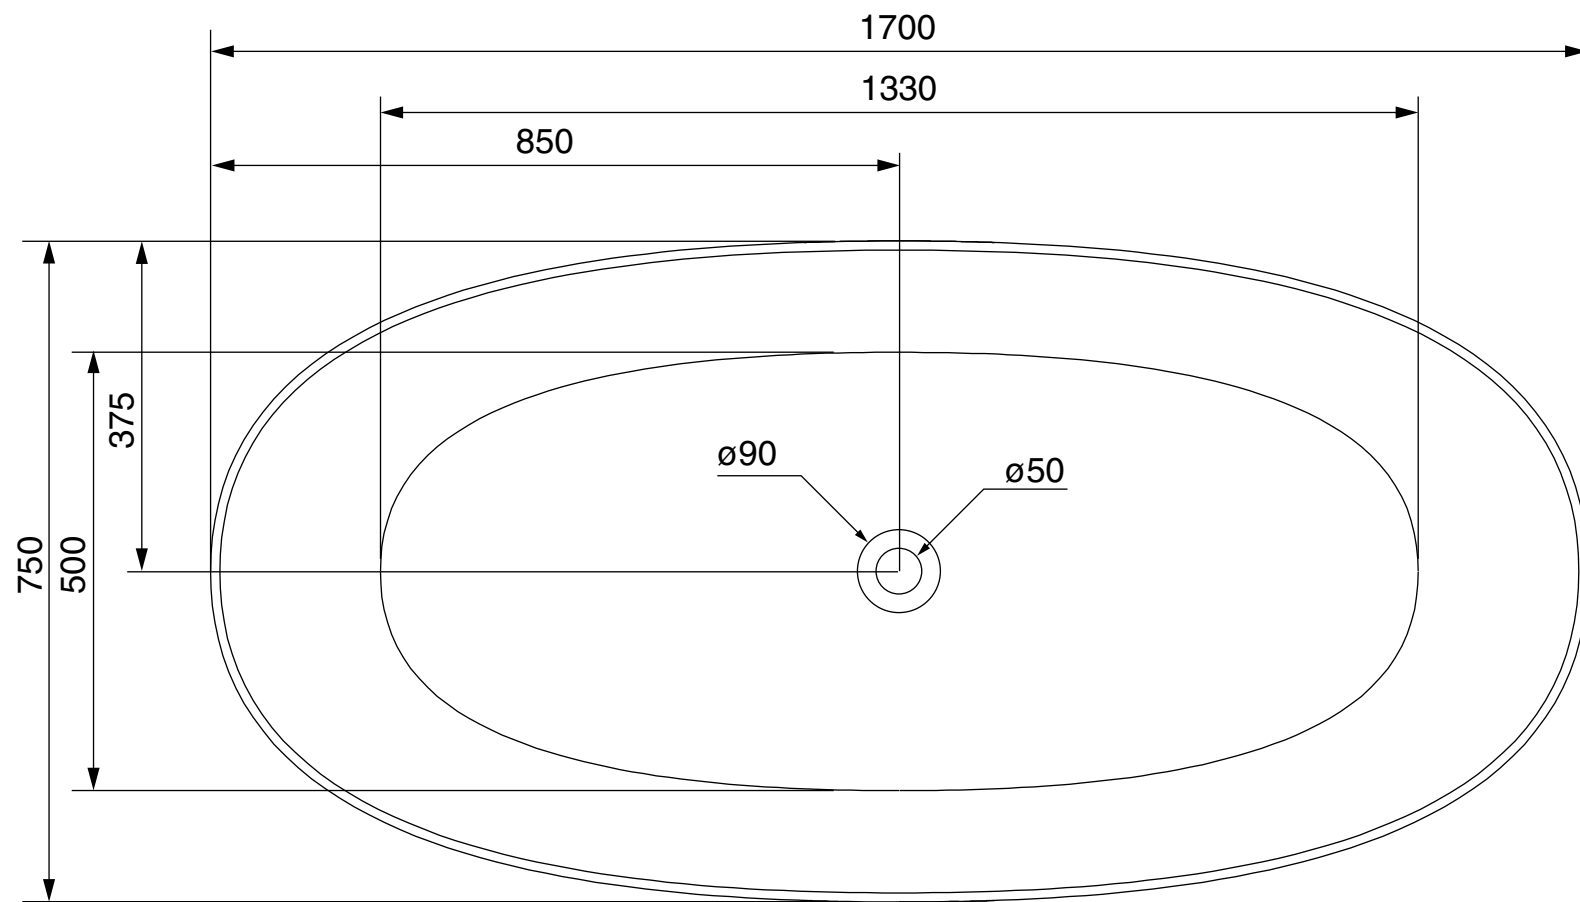

Top View

Front View - Section View

Side View - Section View

**LUSSO**

Product Name	Vivere Carbon Fibre Bath 1700
Material	Carbon Fiber
Product Size (mm)	1700 x 750 x 550

*All dimensions provided in millimeters.*