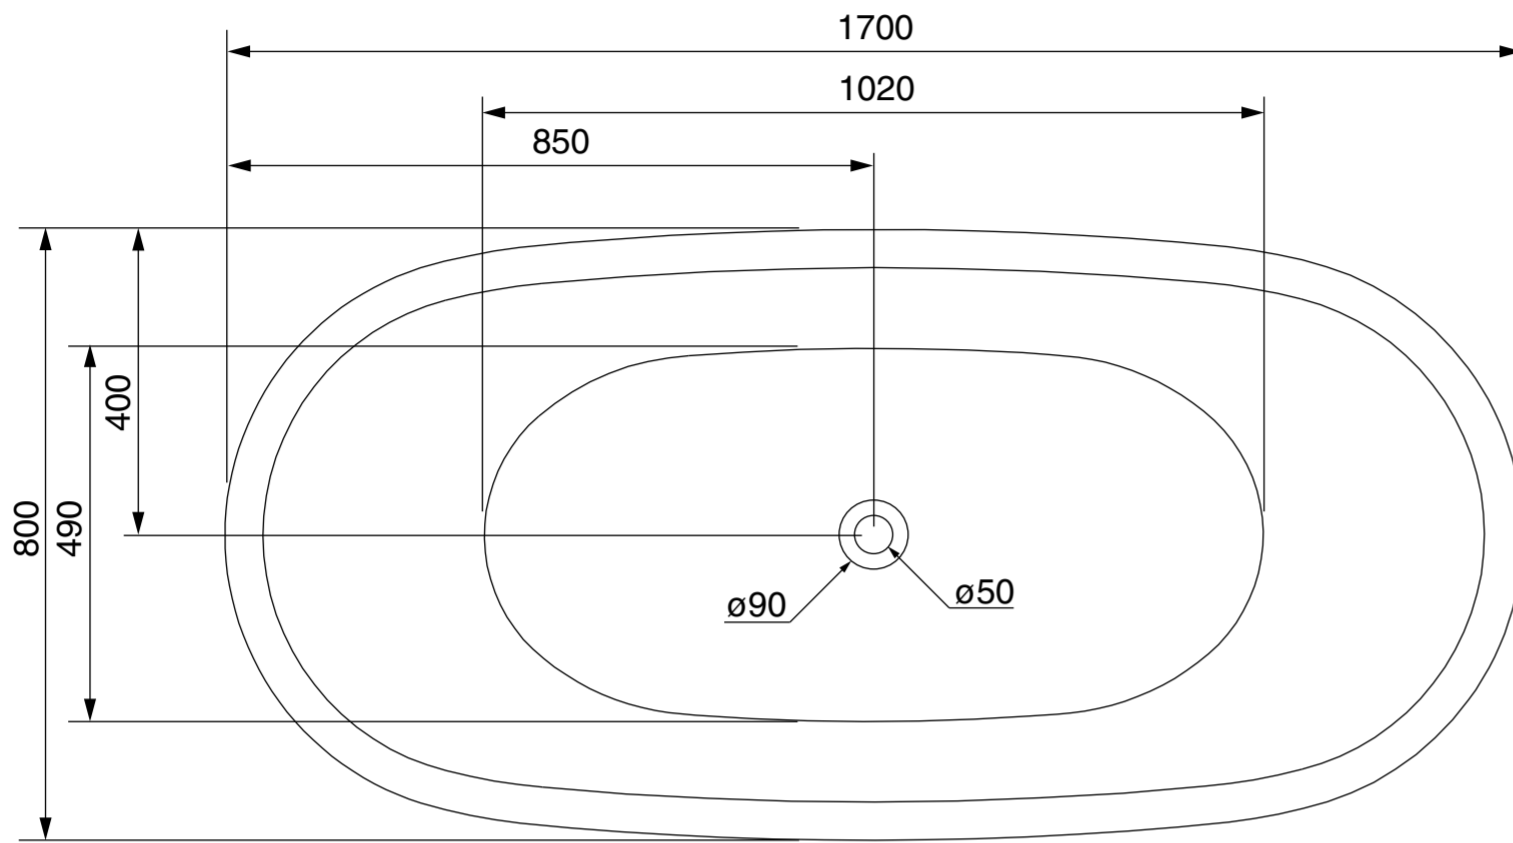

Top View

Front View - Section View

Side View - Section View

LUSO

Product Name	Adler 1700
Size, mm	1700 x 800 x 750

All dimensions provided in millimeters.