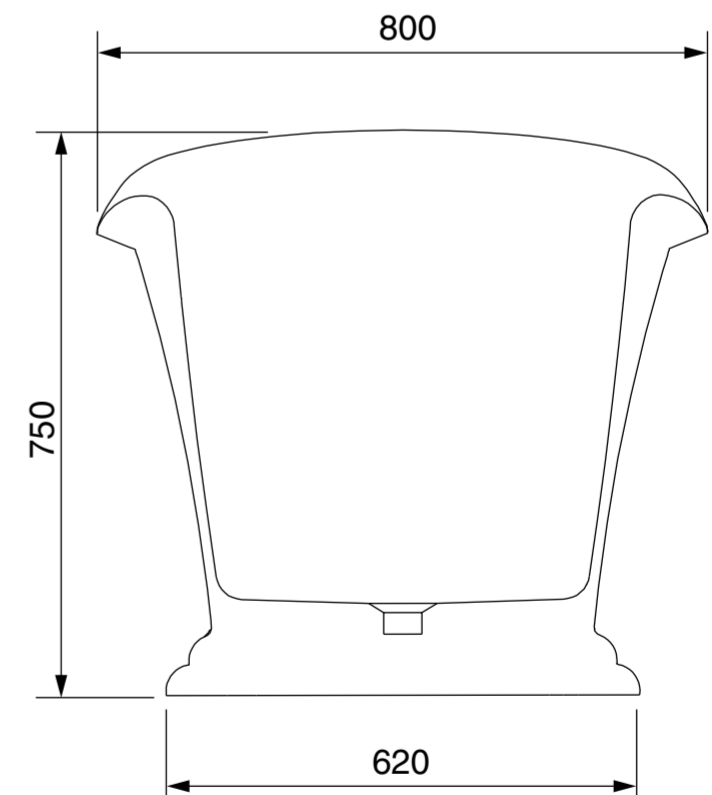

Top View

Front View - Section View

Side View - Section View

LUSO

Product Name	Adler 1700
Size, mm	1700 x 800 x 750

All dimensions provided in millimeters.