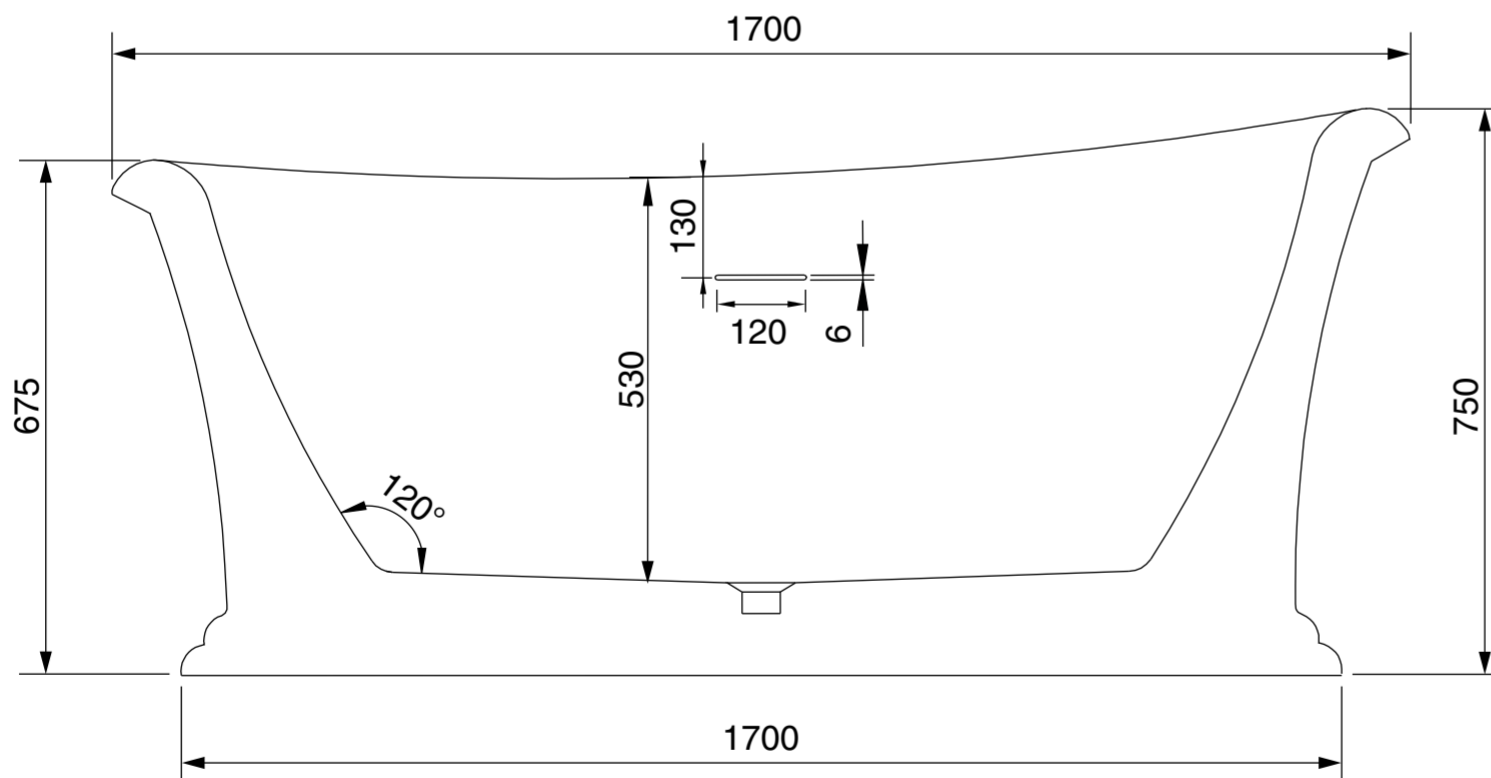

Top View

Front View - Section View

Side View - Section View

LUSO

Product Name	Adler 1700
Size, mm	1700 x 800 x 750

All dimensions provided in millimeters.