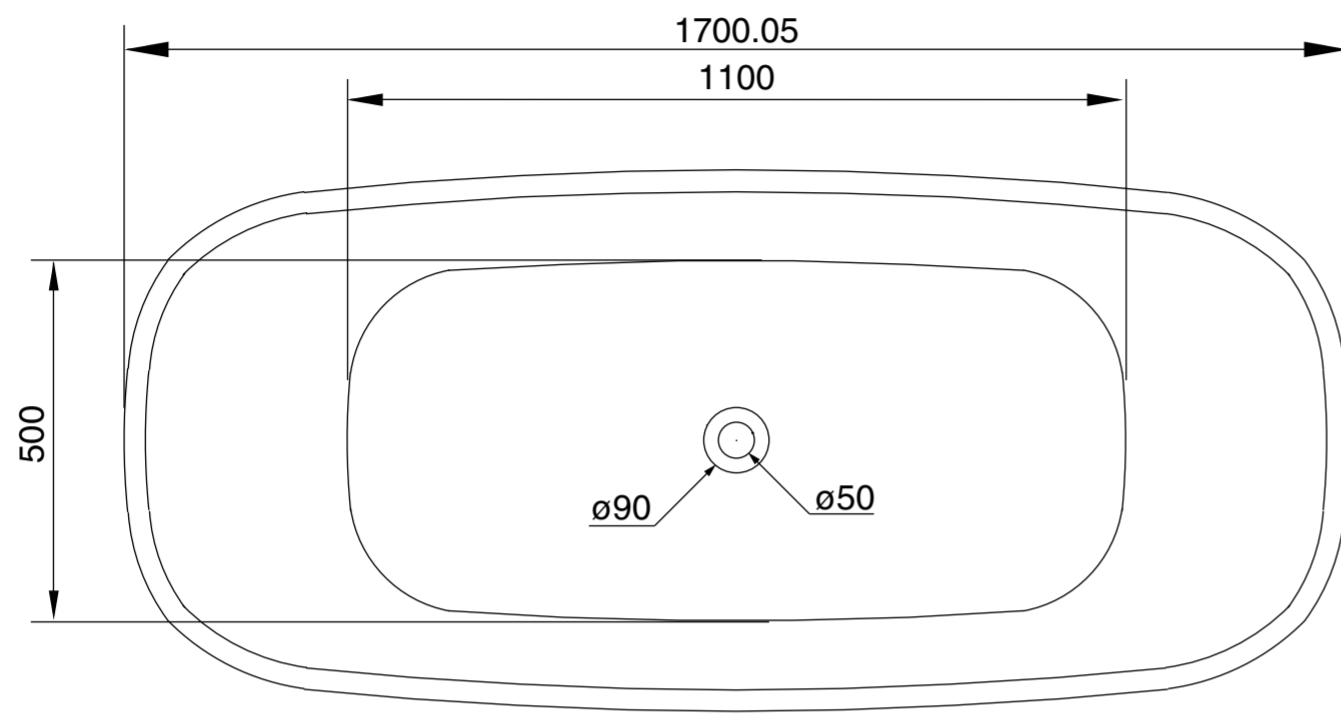

Top View

Front View - Section View

Side View - Section View

LUSO

Product Name	Trocadero 1700
Size, mm	1700.05 x 751.39 x 580

All dimensions provided in millimeters.