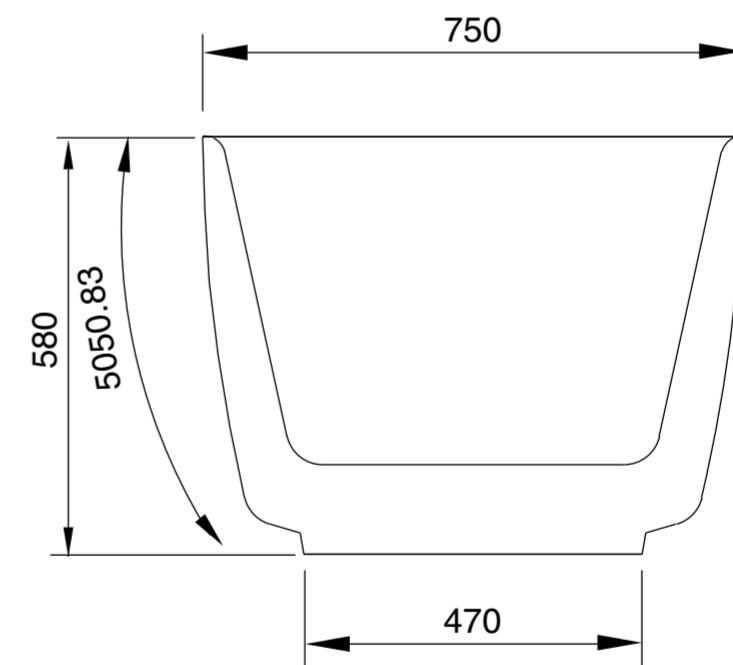

Top View

Front View - Section View

Side View - Section View

LUSO

Product Name	Trocadero 1700
Size, mm	1700.05 x 751.39 x 580

All dimensions provided in millimeters.