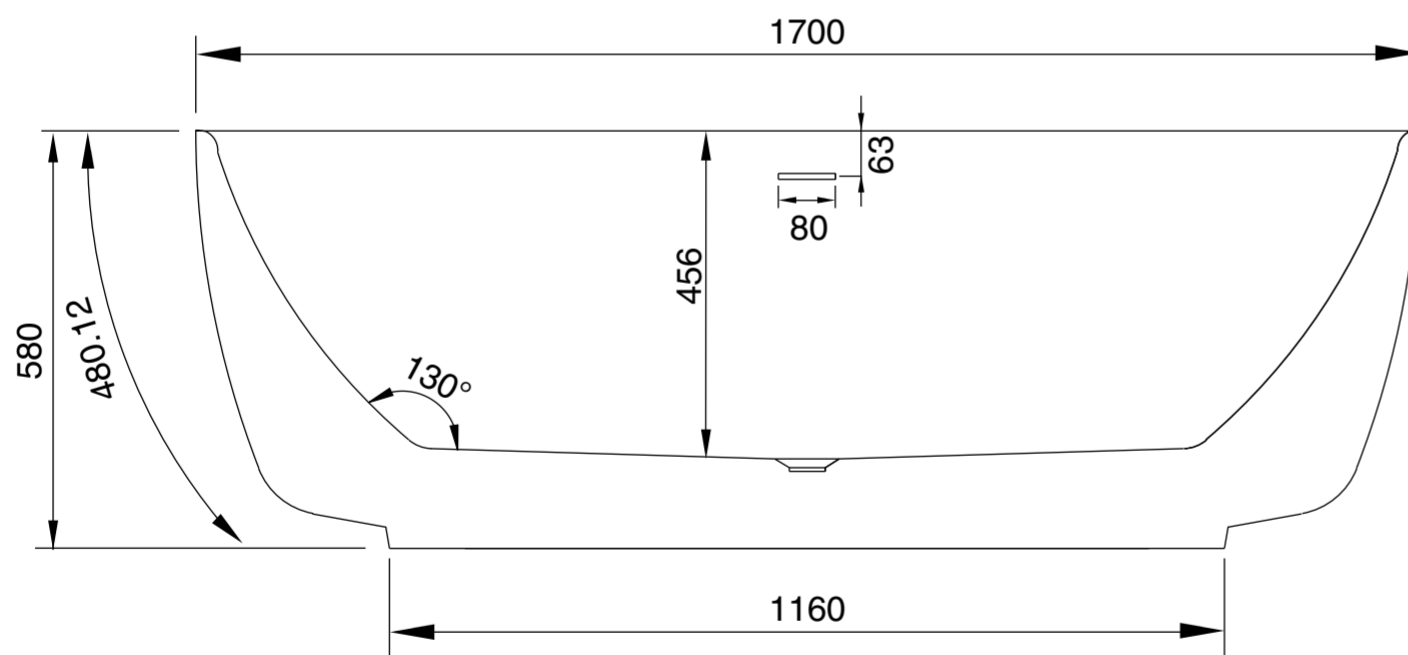

Top View

Front View - Section View

Side View - Section View

LUSO

Product Name	Trocadero 1700
Size, mm	1700.05 x 751.39 x 580

All dimensions provided in millimeters.