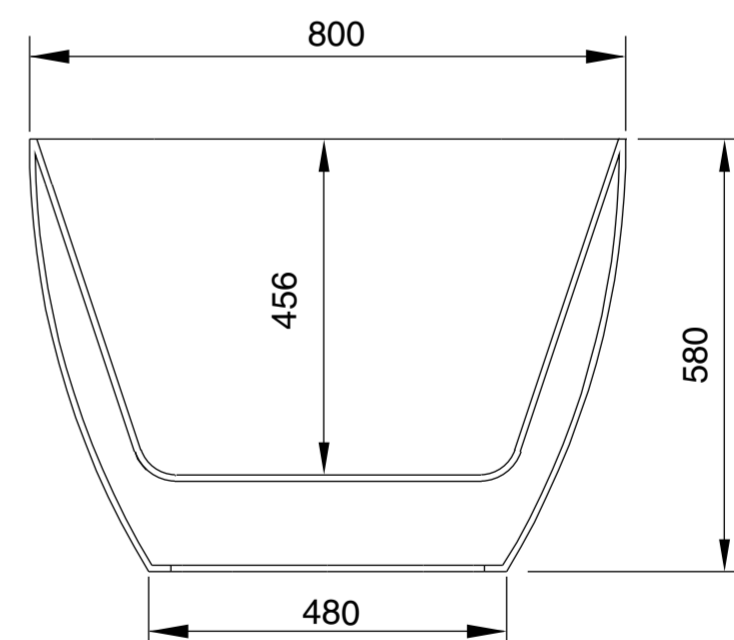

Top View

Front View - Section View

Side View - Section View

<h1>LUSSO</h1>	Product Name	Mimi 1700
	Size, mm	1700 x 800 x 580

All dimensions provided in millimeters.