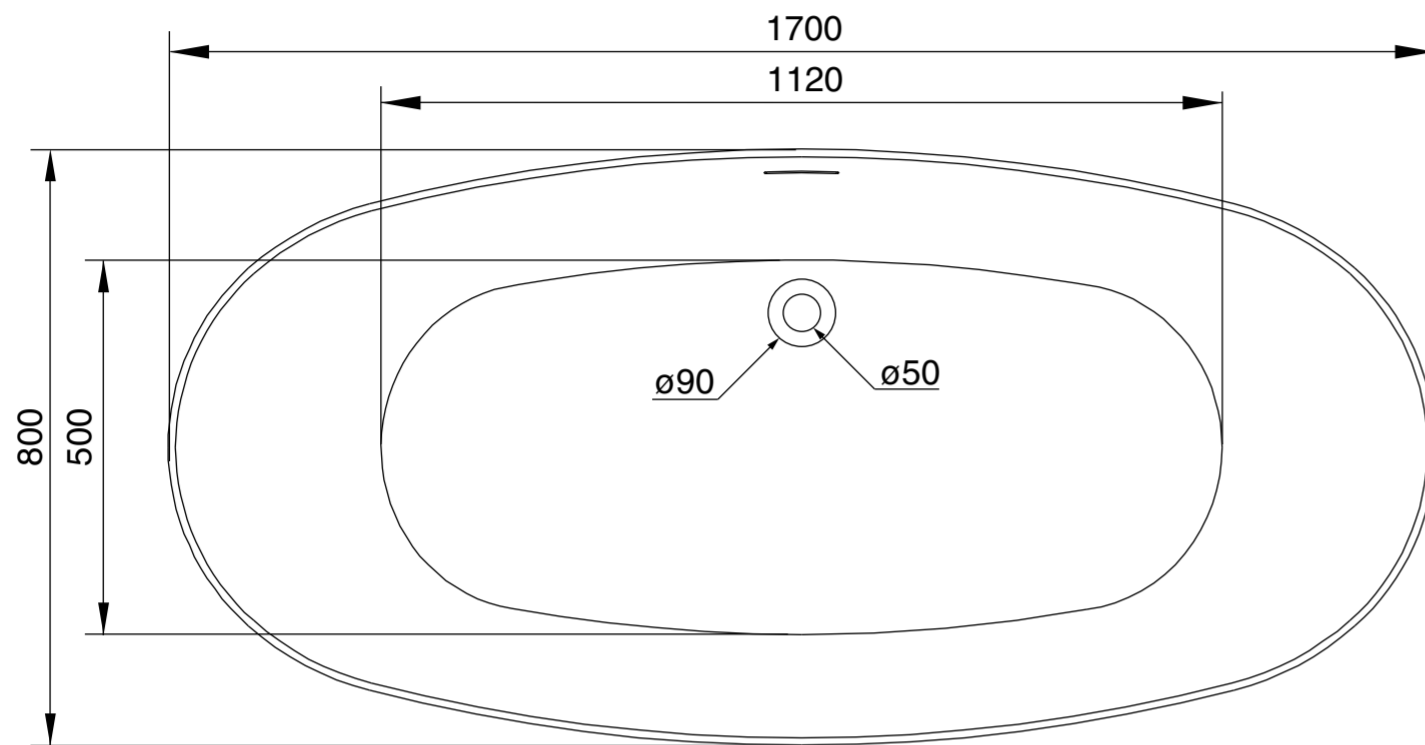

Top View

Front View - Section View

Side View - Section View

<h1>LUSSO</h1>	Product Name	Mimi 1700
	Size, mm	1700 x 800 x 580

All dimensions provided in millimeters.