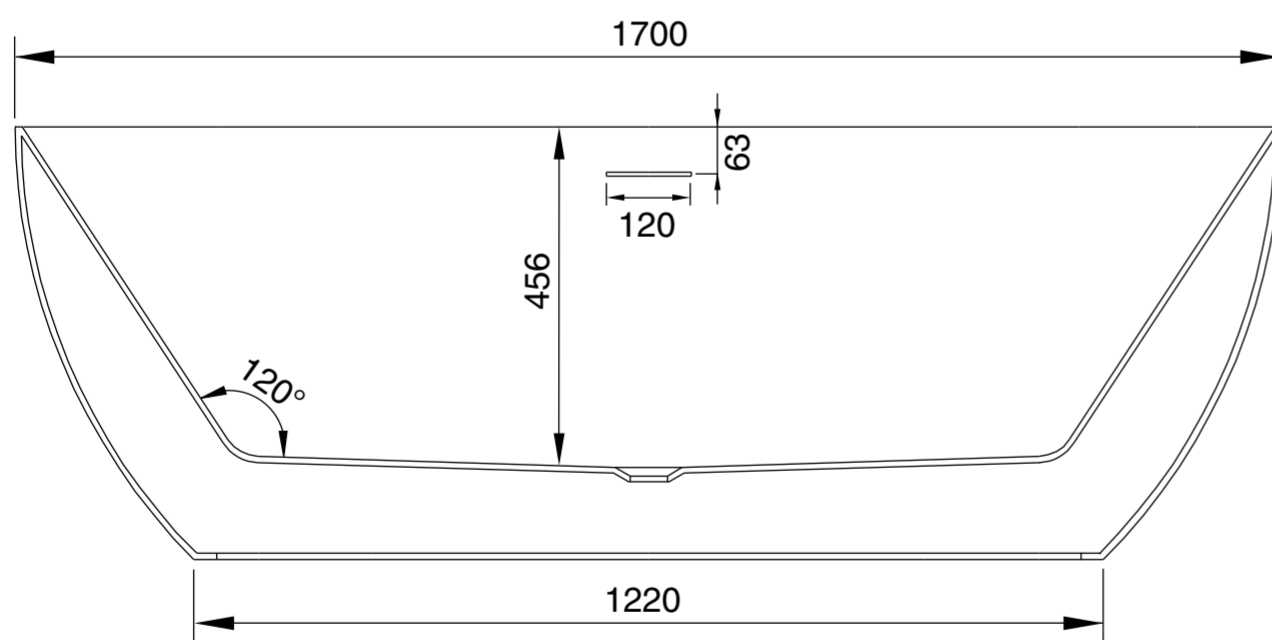

Top View

Front View - Section View

Side View - Section View

<h1>LUSSO</h1>	Product Name	Mimi 1700
	Size, mm	1700 x 800 x 580

All dimensions provided in millimeters.