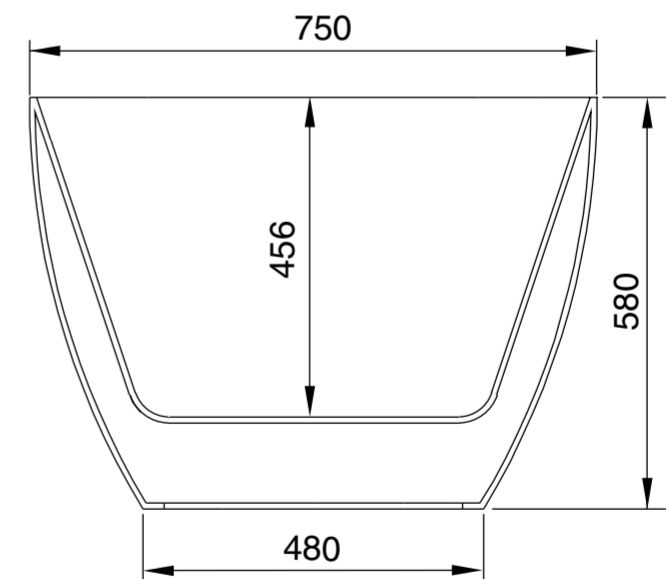

Top View

Front View - Section View

Side View - Section View

**LUSSO**

Product Name	Mimi 1500
Size, mm	1500 x 750 x 580

*All dimensions provided in millimeters.*