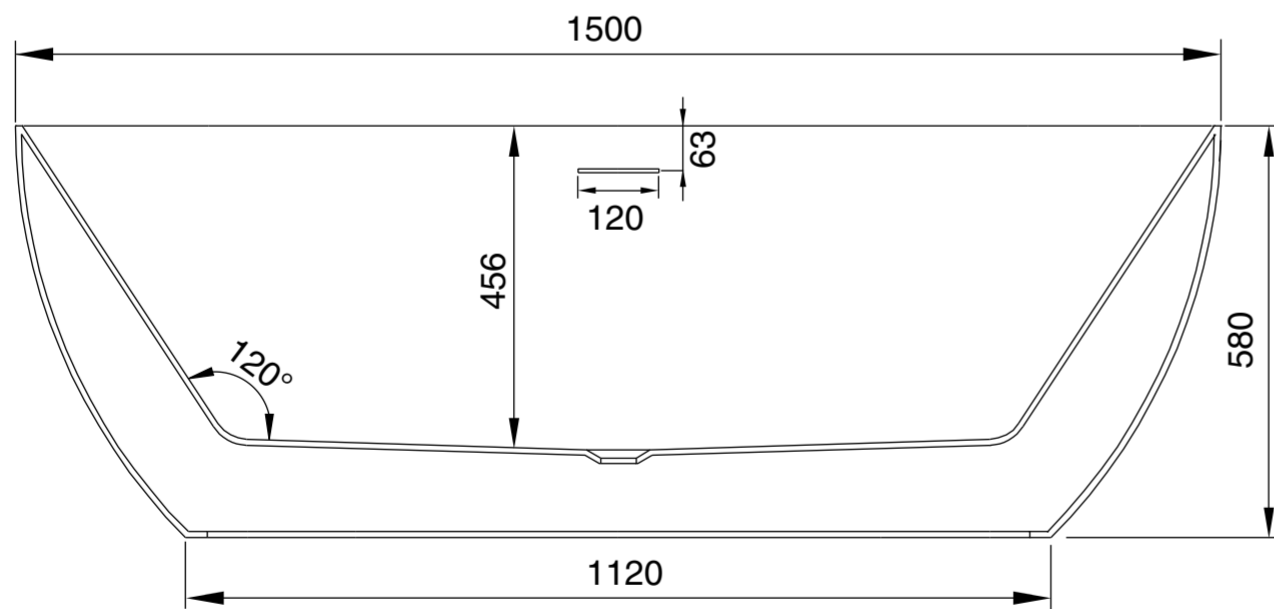

Top View

Front View - Section View

Side View - Section View

**LUSSO**

Product Name	Mimi 1500
Size, mm	1500 x 750 x 580

*All dimensions provided in millimeters.*