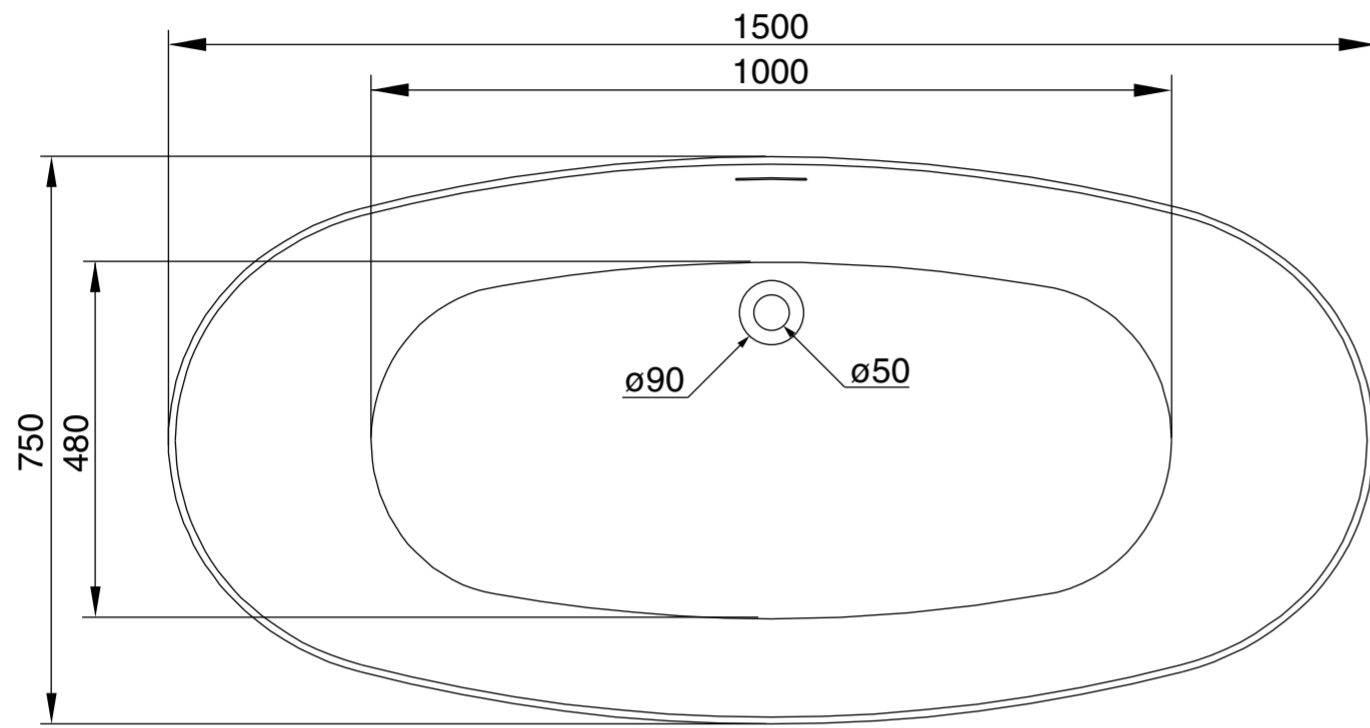

Top View

Front View - Section View

Side View - Section View

**LUSSO**

Product Name	Mimi 1500
Size, mm	1500 x 750 x 580

*All dimensions provided in millimeters.*