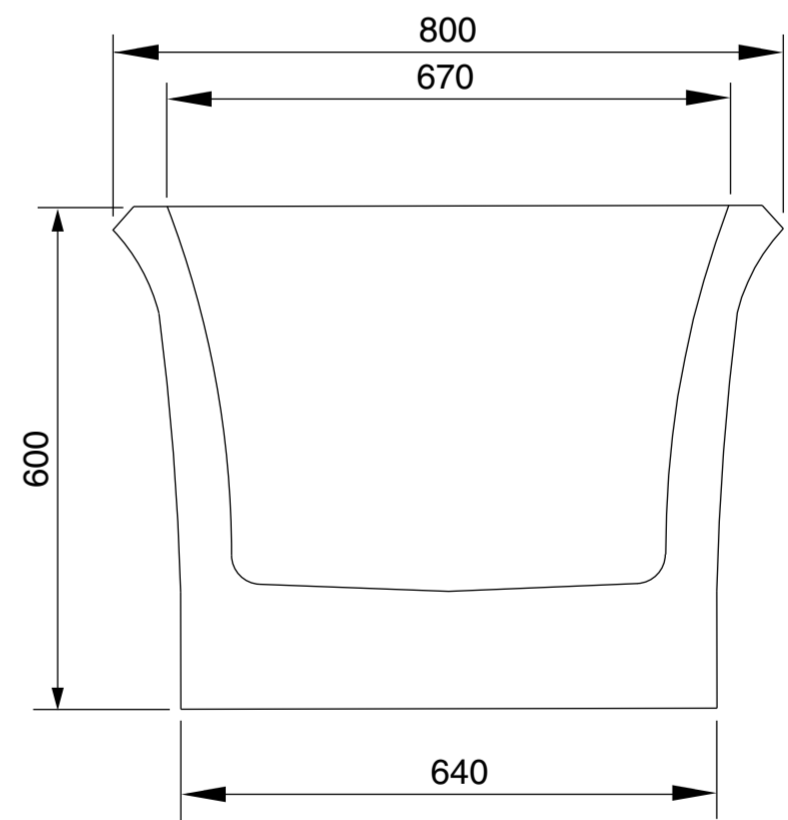

Top View

Front View - Section View

Side View - Section View

**LUSSO**

Product Name	Maison 1700
Size, mm	1700 x 800 x 600

*All dimensions provided in millimeters.*