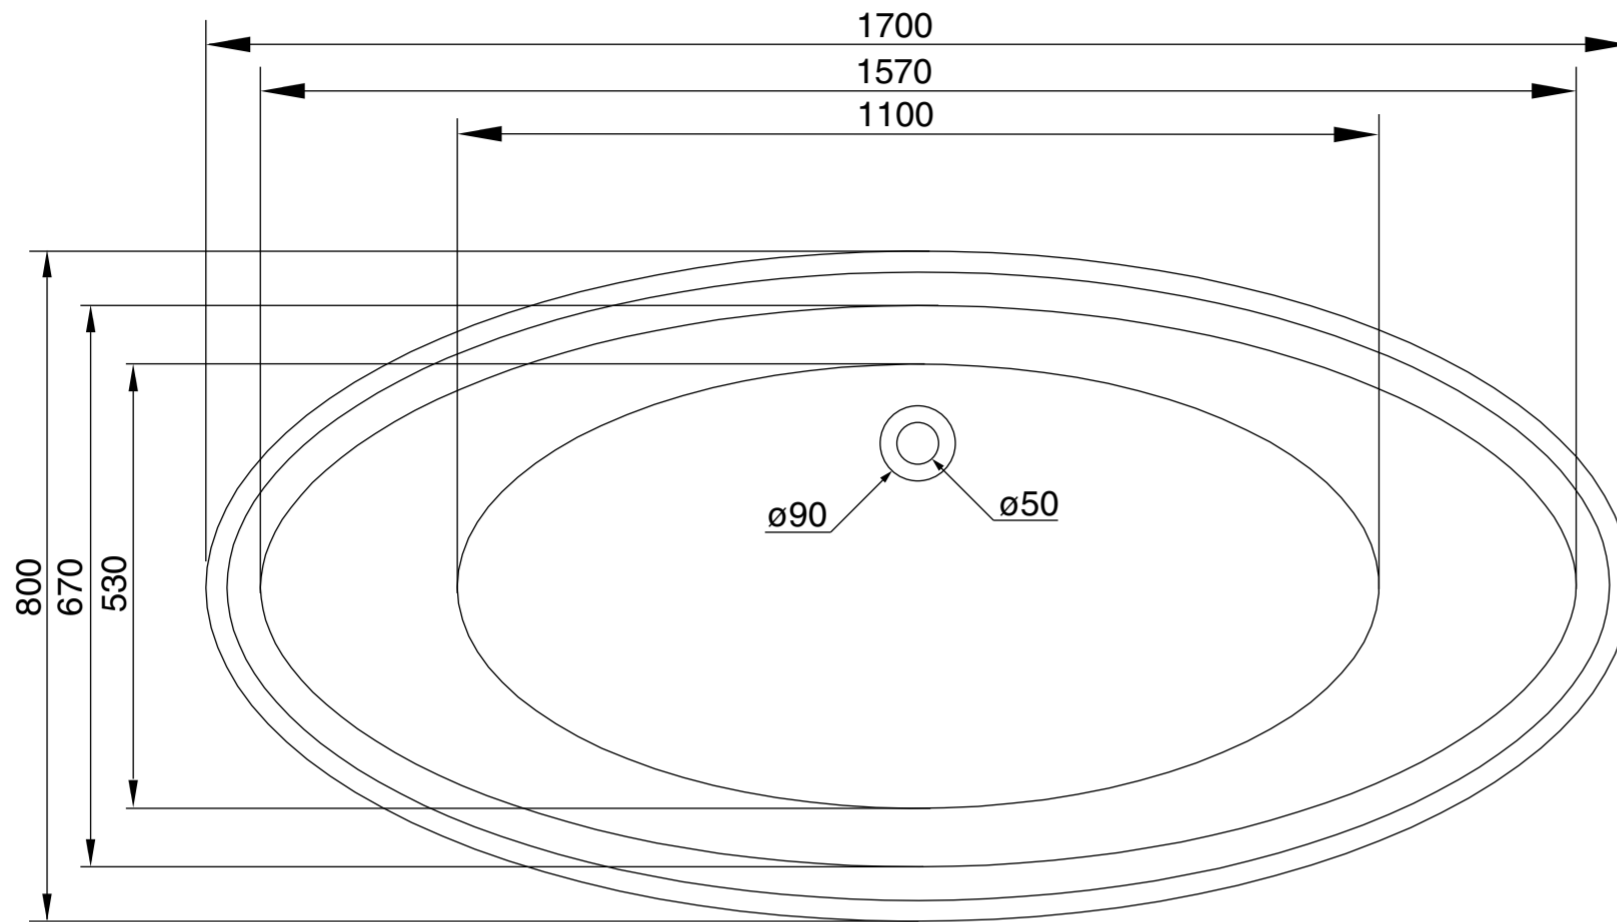

Top View

Front View - Section View

Side View - Section View

**LUSSO**

Product Name	Maison 1700
Size, mm	1700 x 800 x 600

*All dimensions provided in millimeters.*