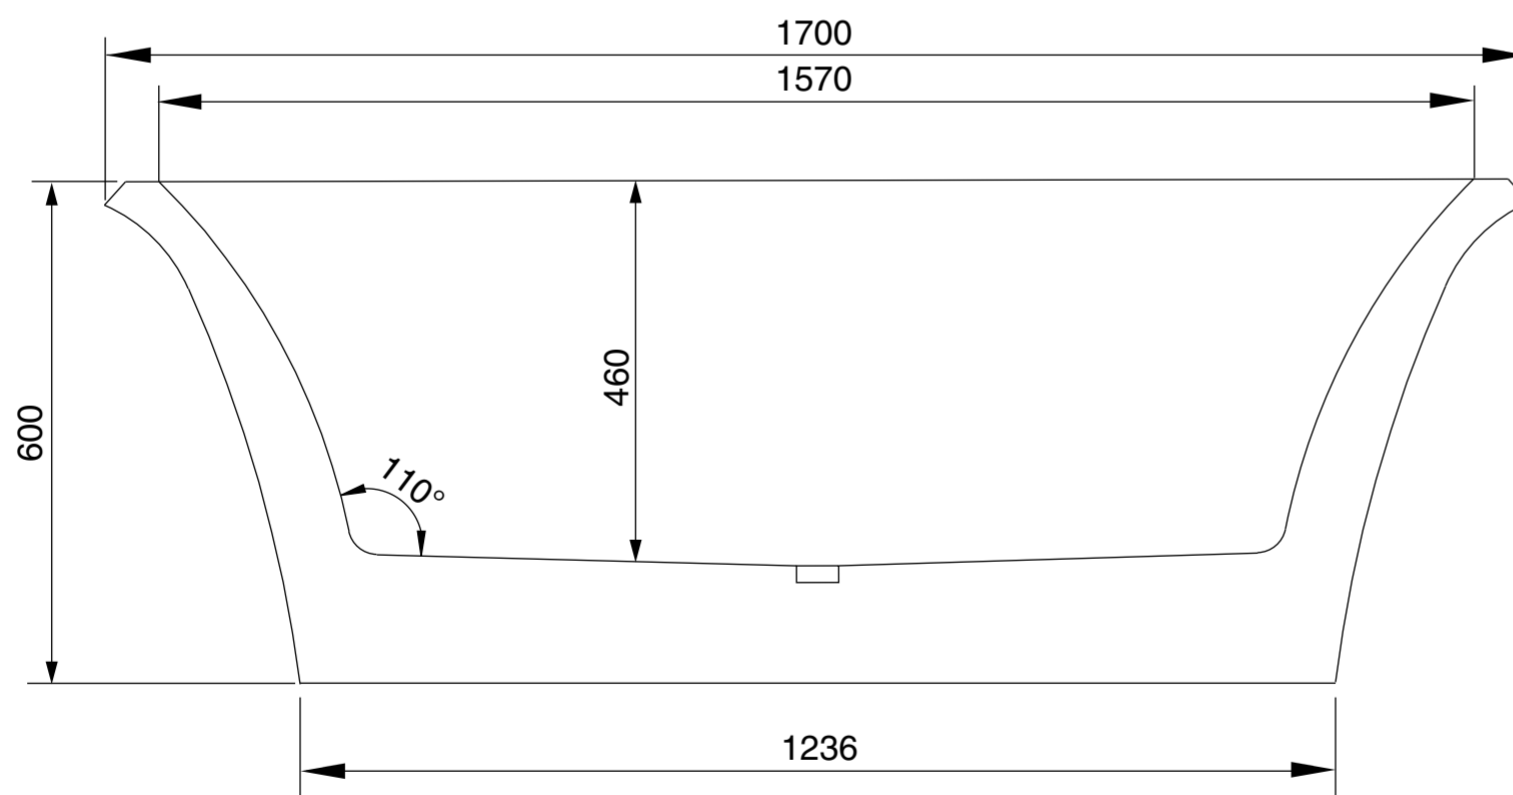

Top View

Front View - Section View

Side View - Section View

**LUSSO**

Product Name	Maison 1700
Size, mm	1700 x 800 x 600

*All dimensions provided in millimeters.*