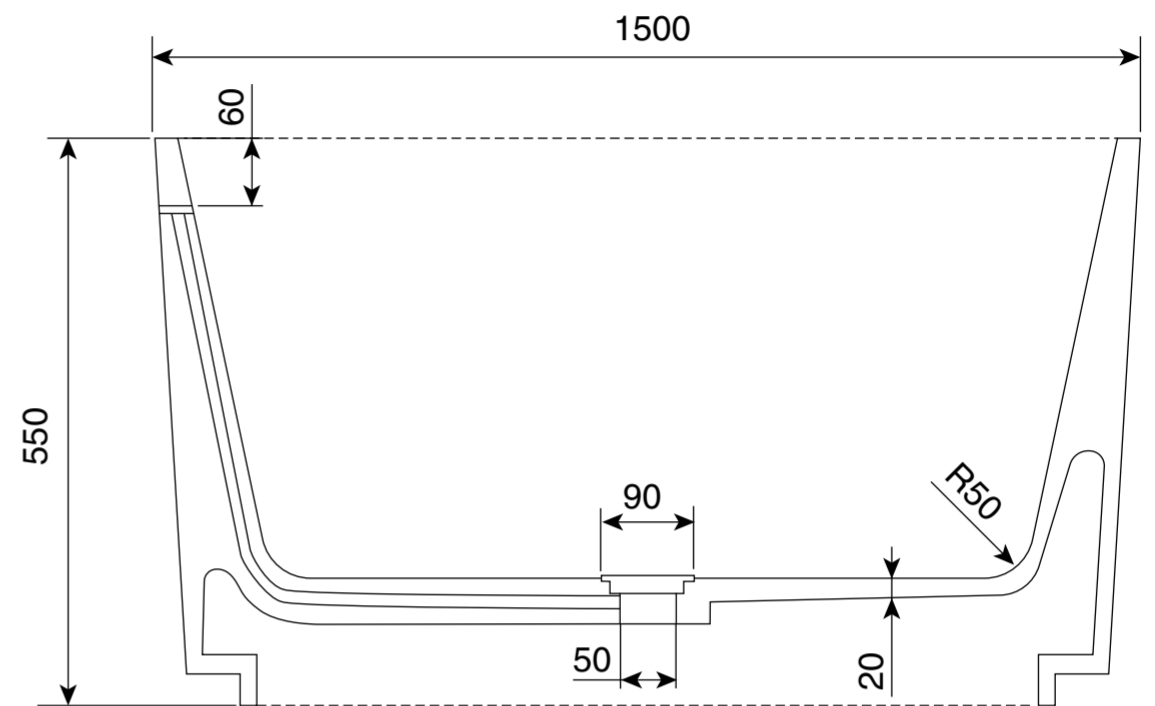

Top View

Section View B - B

Section View A - A

**LUSO**

Product Name	Jadore III
Material	Stone Resin
Product Size (mm)	1500 x 550

All dimensions provided in millimeters.