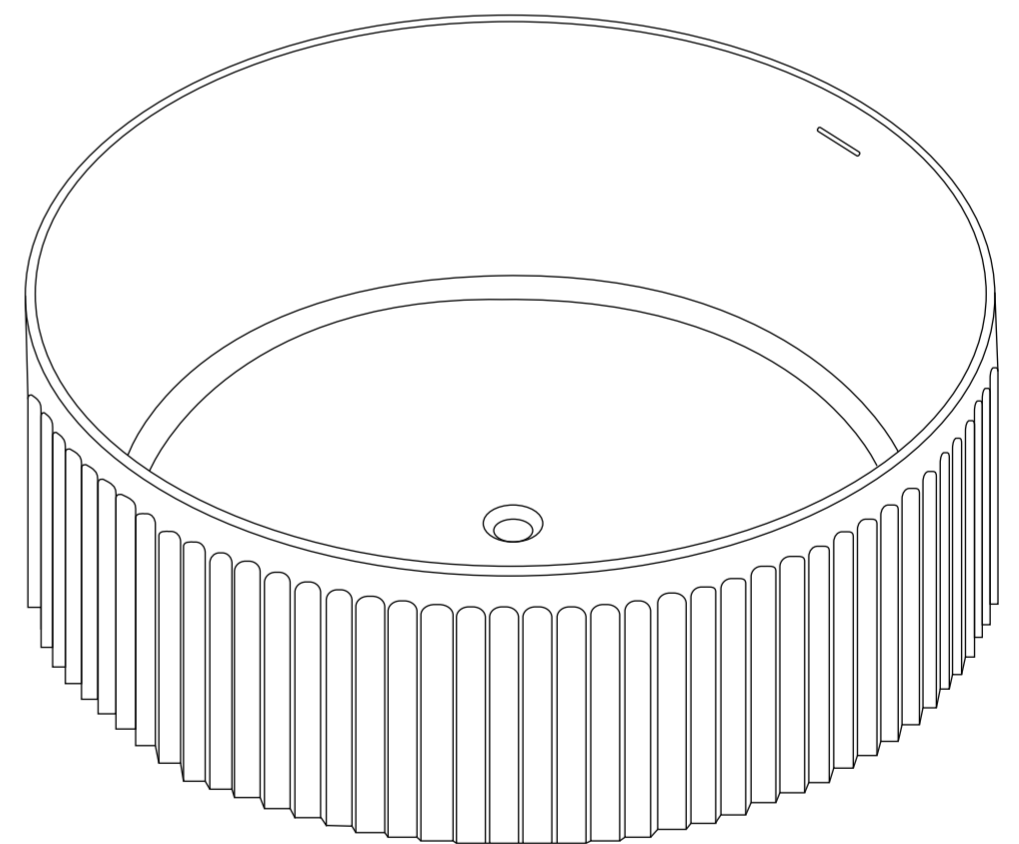

Top View

Section View B - B

Section View A - A

**LUSO**

Product Name	Jadore III
Material	Stone Resin
Product Size (mm)	1500 x 550

All dimensions provided in millimeters.