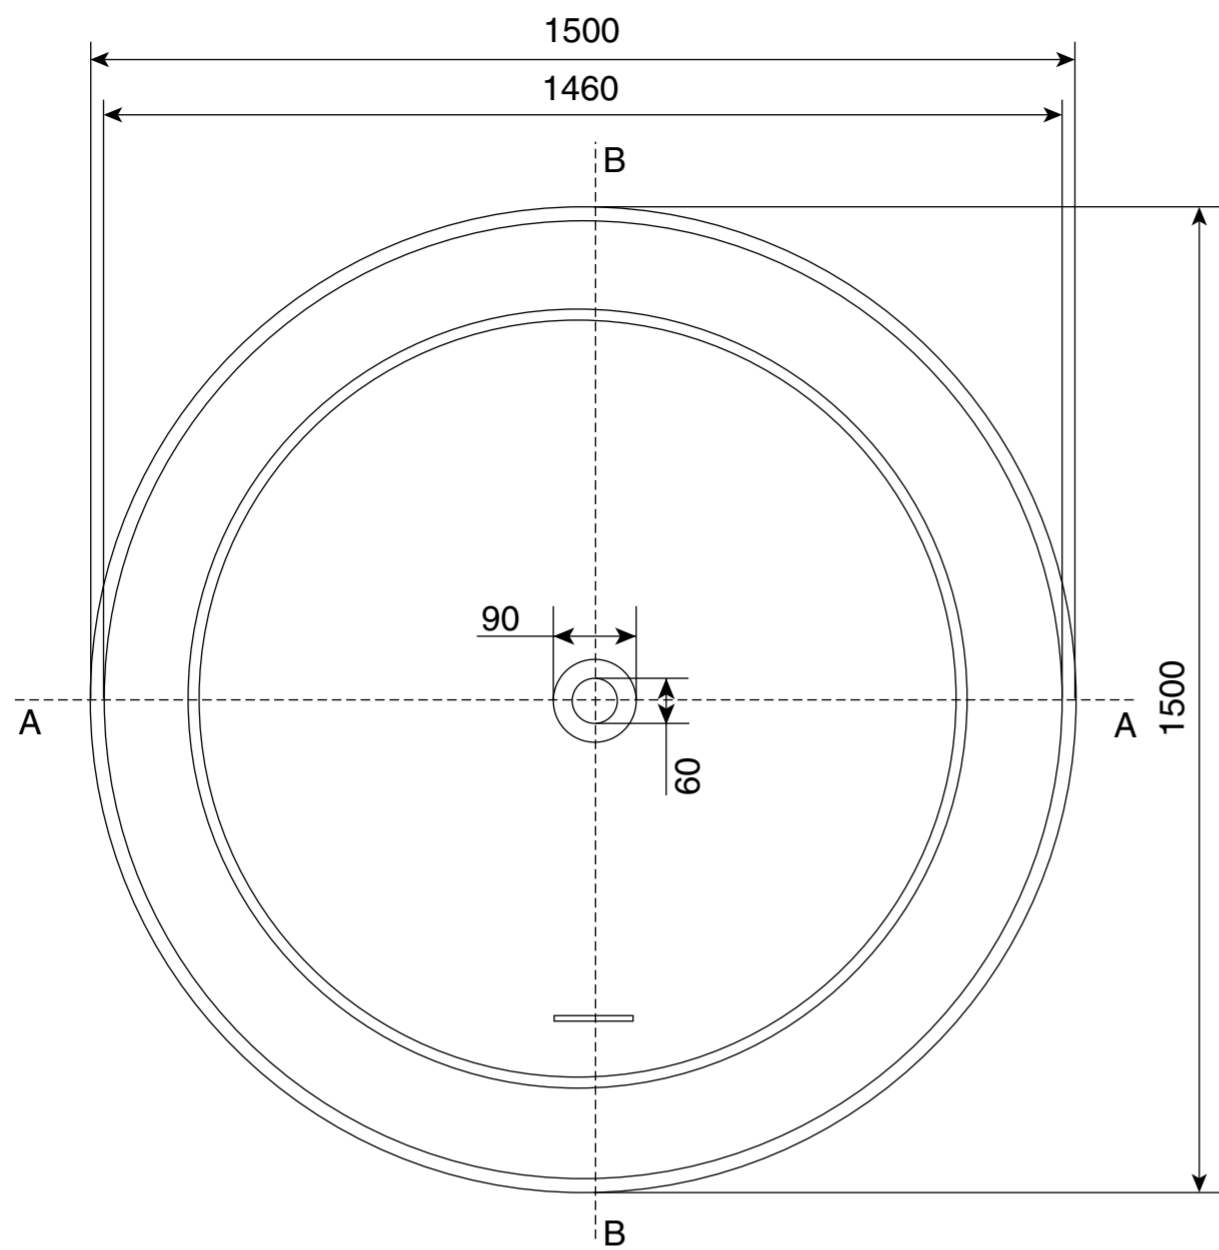

Top View

Section View B - B

Section View A - A

**LUSO**

Product Name	Jadore III
Material	Stone Resin
Product Size (mm)	1500 x 550

All dimensions provided in millimeters.