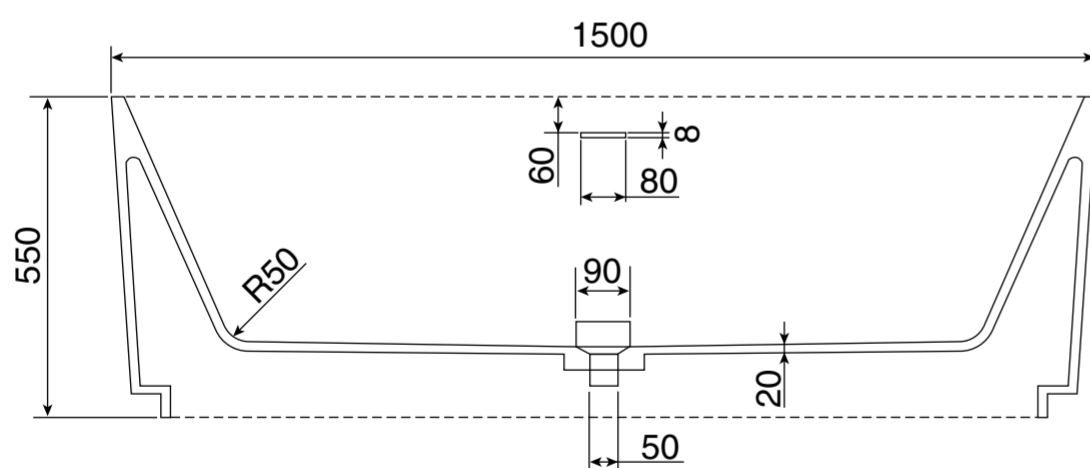

Top View

Section View B - B

Section View A - A

**LUSO**

Product Name	Jadore III
Material	Stone Resin
Product Size (mm)	1500 x 550

All dimensions provided in millimeters.