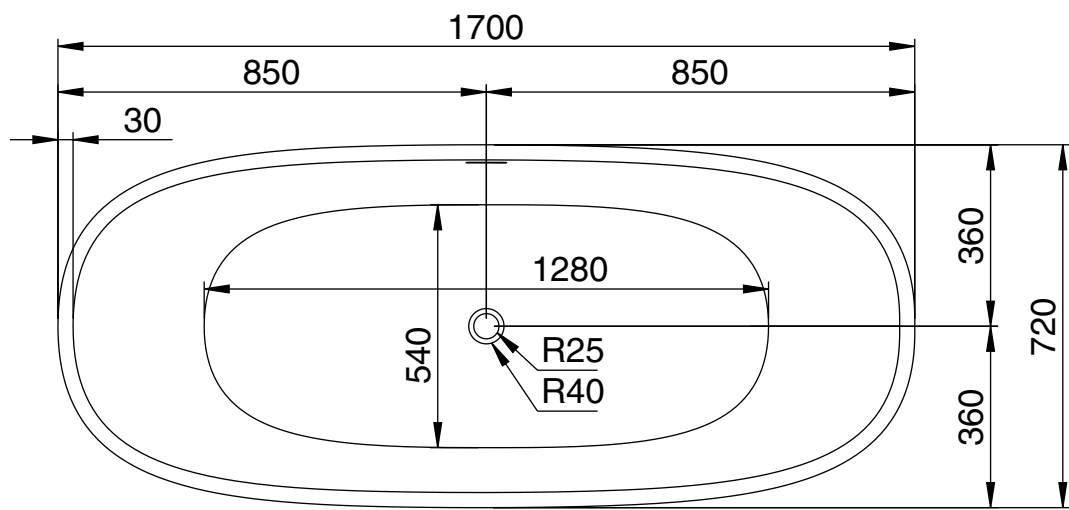

Top View

Front View - Section View

Side View - Section View

LUSO

Product Name	Monaco 1700
Material	Stone Resin
Product Size (mm)	1700 x 720 x 560

All dimensions provided in millimeters.