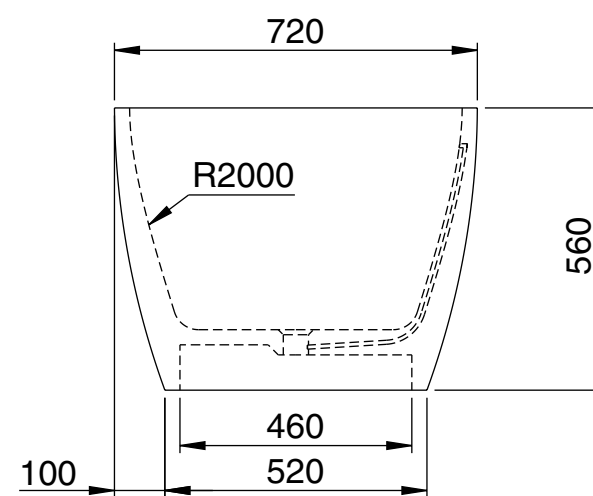

Top View

Front View - Section View

Side View - Section View

LUSO

Product Name	Monaco 1700
Material	Stone Resin
Product Size (mm)	1700 x 720 x 560

All dimensions provided in millimeters.