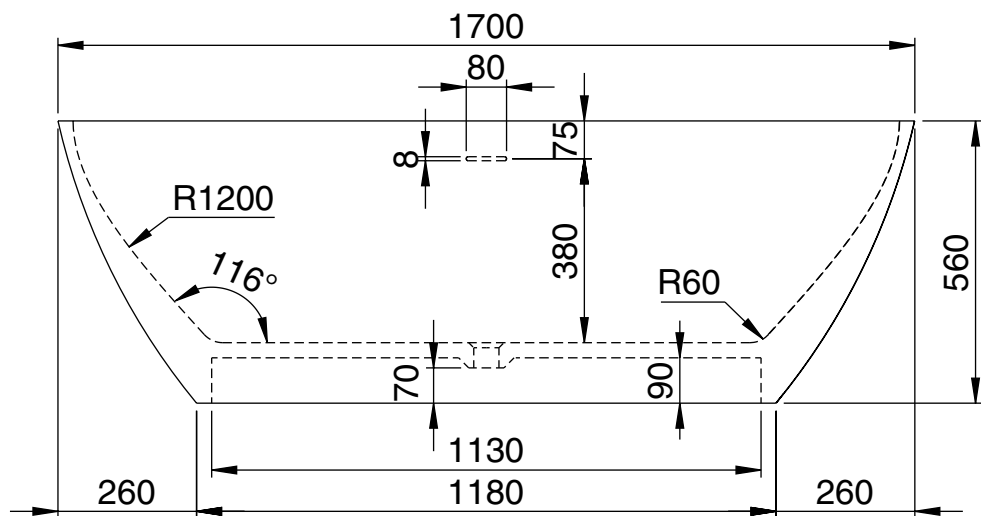

Top View

Front View - Section View

Side View - Section View

LUSO

Product Name	Monaco 1700
Material	Stone Resin
Product Size (mm)	1700 x 720 x 560

All dimensions provided in millimeters.