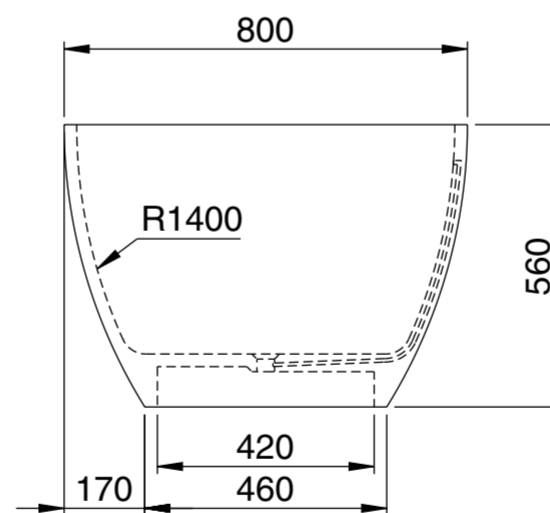

Top View

Front View - Section View

Side View - Section View

LUSO

Product Name	Picasso 1650
Material	Stone Resin
Product Size (mm)	1650 x 800 x 560

All dimensions provided in millimeters.