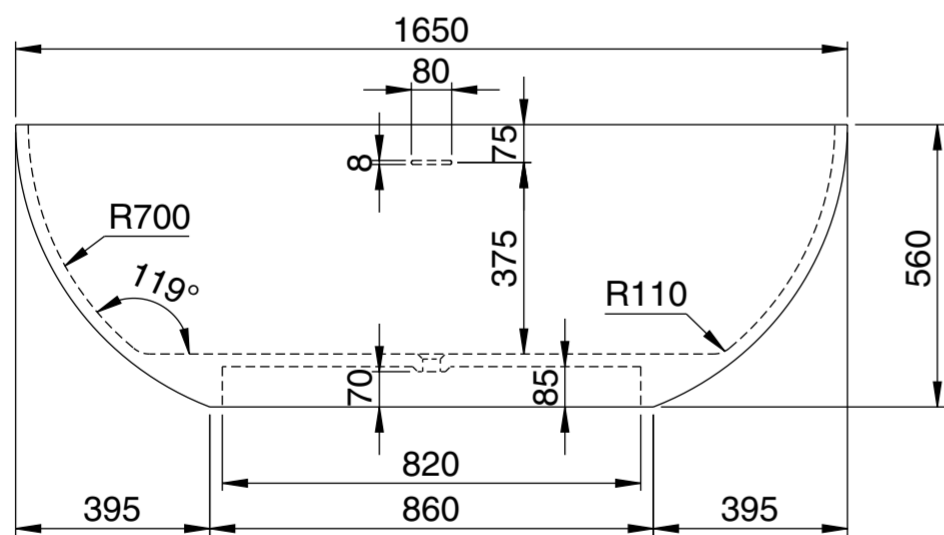

Top View

Front View - Section View

Side View - Section View

LUSO

Product Name	Picasso 1650
Material	Stone Resin
Product Size (mm)	1650 x 800 x 560

All dimensions provided in millimeters.