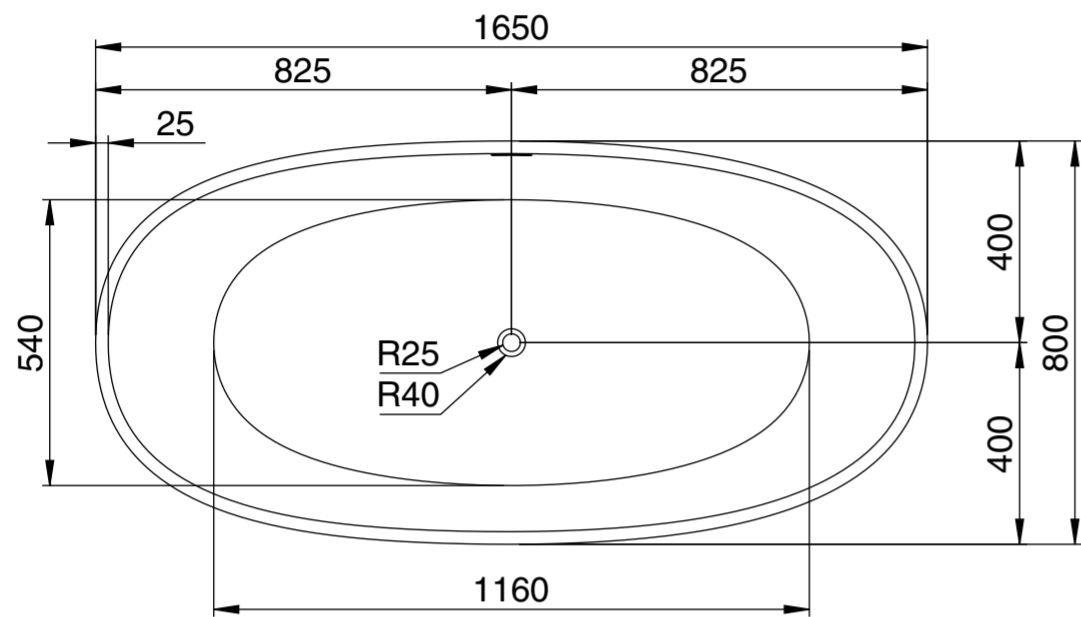

Top View

Front View - Section View

Side View - Section View

LUSO

Product Name	Picasso 1650
Material	Stone Resin
Product Size (mm)	1650 x 800 x 560

All dimensions provided in millimeters.