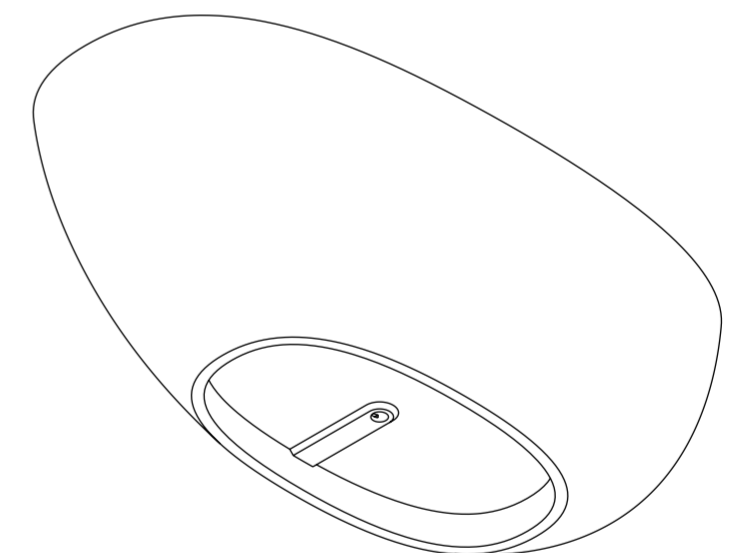

Top View

Front View - Section View

Side View - Section View

LUSO

Product Name	Picasso 1650
Material	Stone Resin
Product Size (mm)	1650 x 800 x 560

All dimensions provided in millimeters.