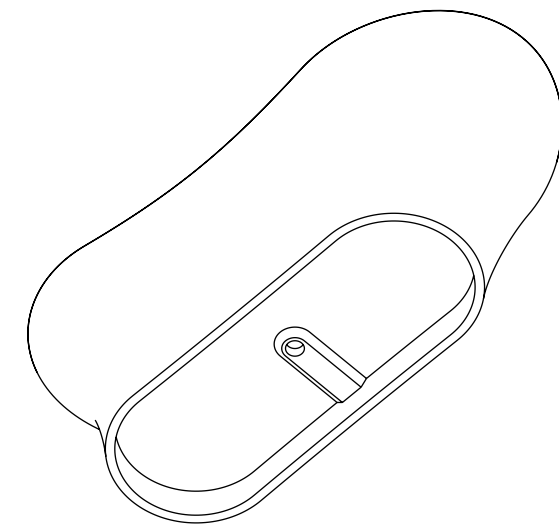

Top View

Front View - Section View

Side View - Section View

LUSO

Product Name	Amalfi 1750
Material	Stone Resin
Product Size (mm)	1750 x 740 x 680

All dimensions provided in millimeters.