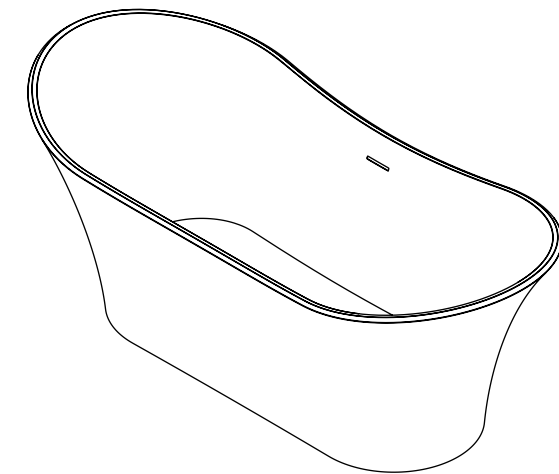

Top View

Front View - Section View

Side View - Section View

LUSO

Product Name	Amalfi 1750
Material	Stone Resin
Product Size (mm)	1750 x 740 x 680

All dimensions provided in millimeters.