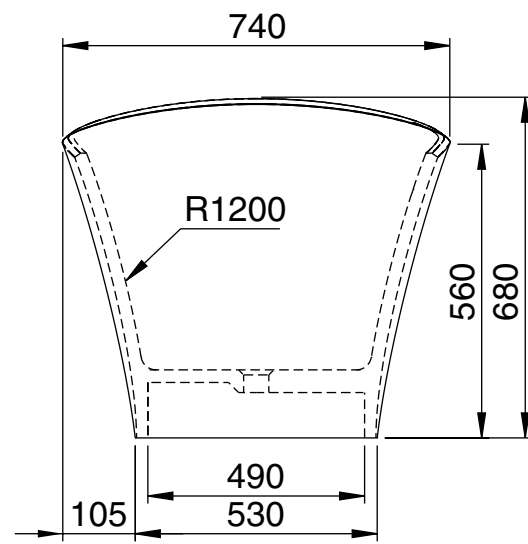

Top View

Front View - Section View

Side View - Section View

LUSO

Product Name	Amalfi 1750
Material	Stone Resin
Product Size (mm)	1750 x 740 x 680

All dimensions provided in millimeters.