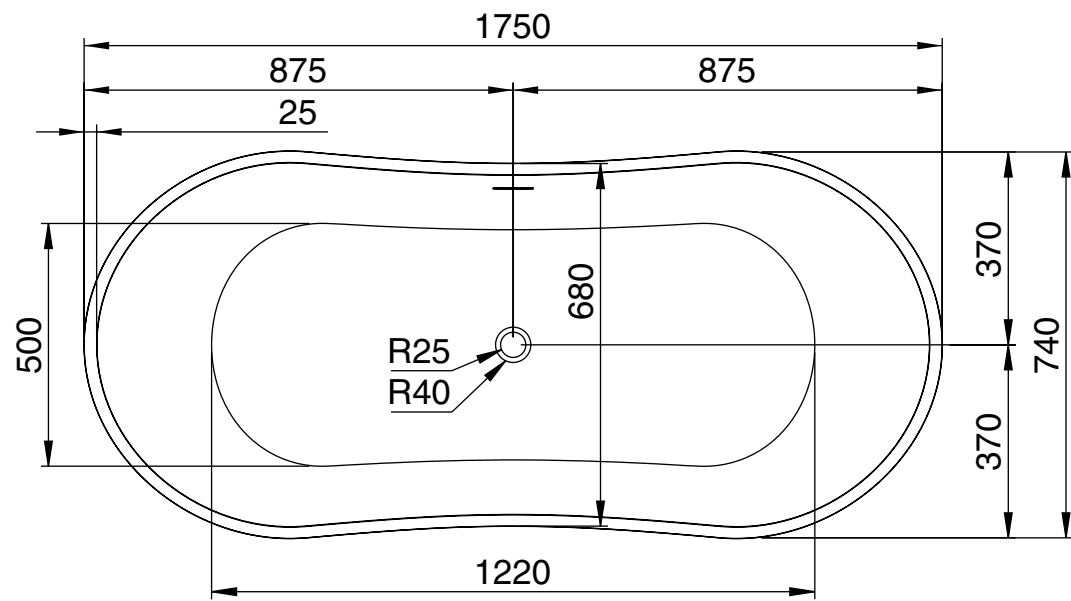

Top View

Front View - Section View

Side View - Section View

LUSO

Product Name	Amalfi 1750
Material	Stone Resin
Product Size (mm)	1750 x 740 x 680

All dimensions provided in millimeters.