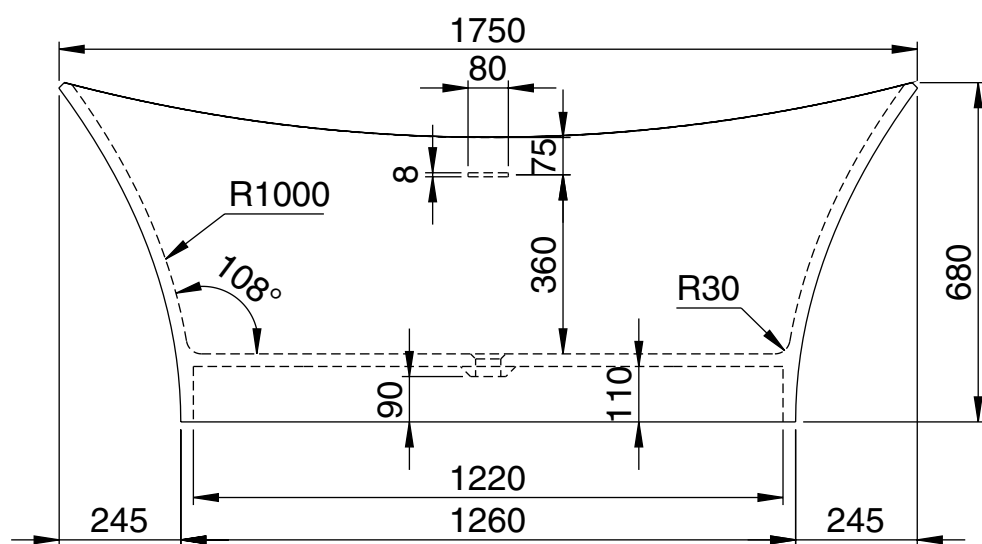

Top View

Front View - Section View

Side View - Section View

LUSO

Product Name	Amalfi 1750
Material	Stone Resin
Product Size (mm)	1750 x 740 x 680

All dimensions provided in millimeters.