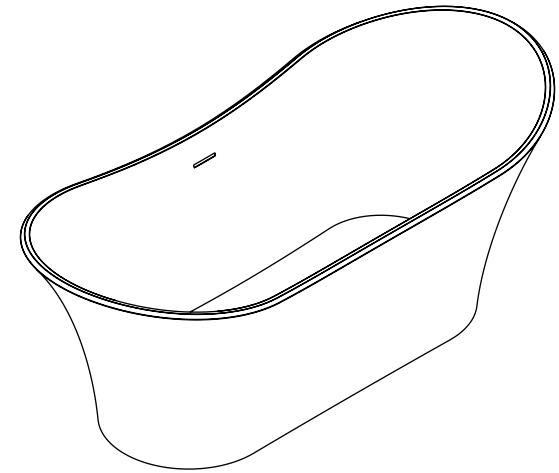

Top View

Front View - Section View

Side View - Section View

LUSO

Product Name	Amalfi 1750
Material	Stone Resin
Product Size (mm)	1750 x 740 x 680

All dimensions provided in millimeters.