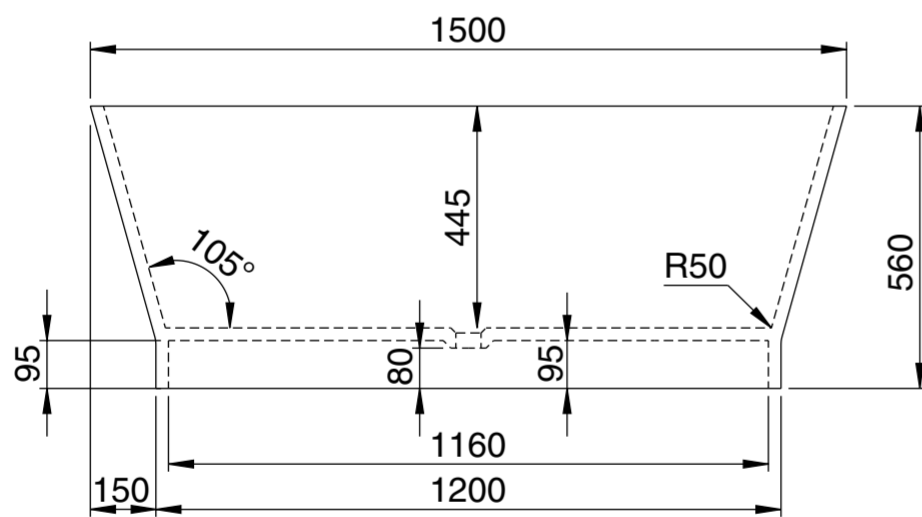

Top View

Front View - Section View

Side View - Section View

LUSSO

Product Name	Marlborough 1500
Material	Stone Resin
Product Size (mm)	1500 x 680 x 560

All dimensions provided in millimeters.