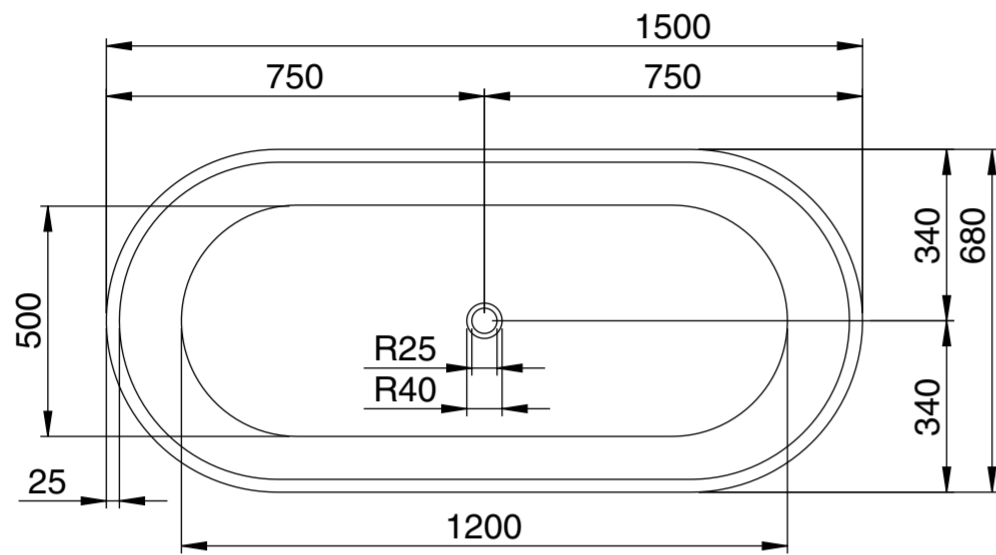

Top View

Front View - Section View

Side View - Section View

LUSSO

Product Name	Marlborough 1500
Material	Stone Resin
Product Size (mm)	1500 x 680 x 560

All dimensions provided in millimeters.