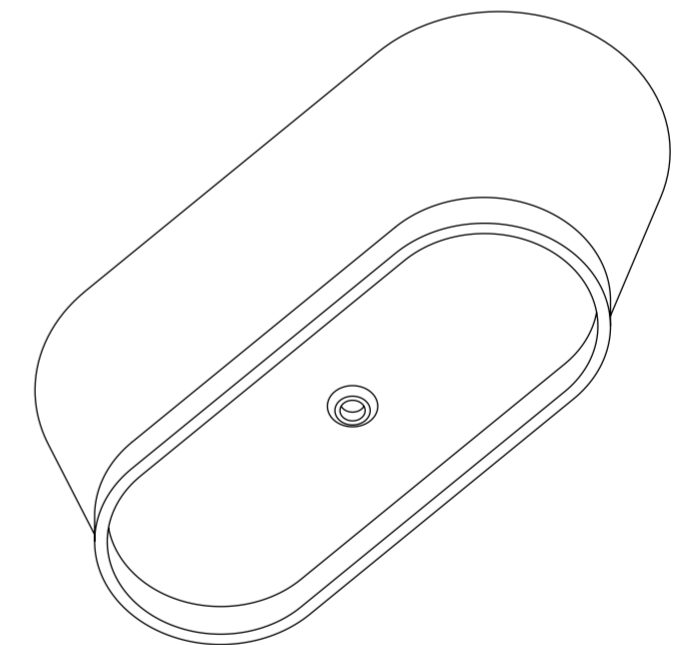

Top View

Front View - Section View

Side View - Section View

LUSSO

Product Name	Marlborough 1500
Material	Stone Resin
Product Size (mm)	1500 x 680 x 560

All dimensions provided in millimeters.