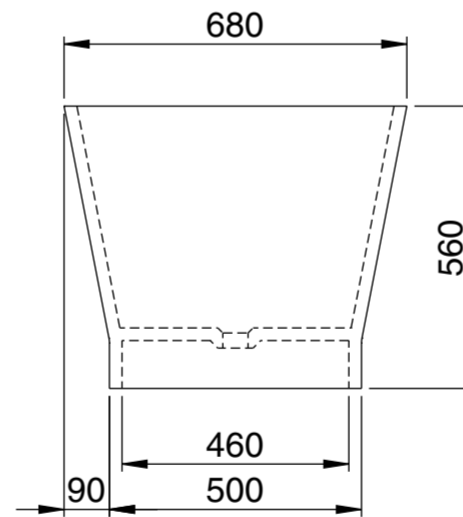

Top View

Front View - Section View

Side View - Section View

LUSSO

Product Name	Marlborough 1500
Material	Stone Resin
Product Size (mm)	1500 x 680 x 560

All dimensions provided in millimeters.