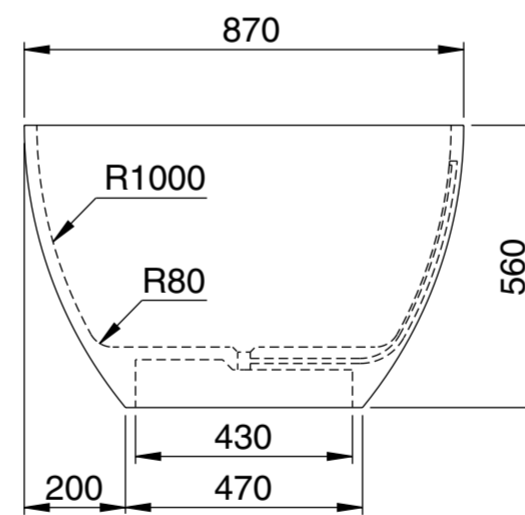

Top View

Front View - Section View

Side View - Section View

LUSSO

Product Name	Egg Shell 1700
Material	Stone Resin
Product Size (mm)	1700 x 870 x 560

All dimensions provided in millimeters.