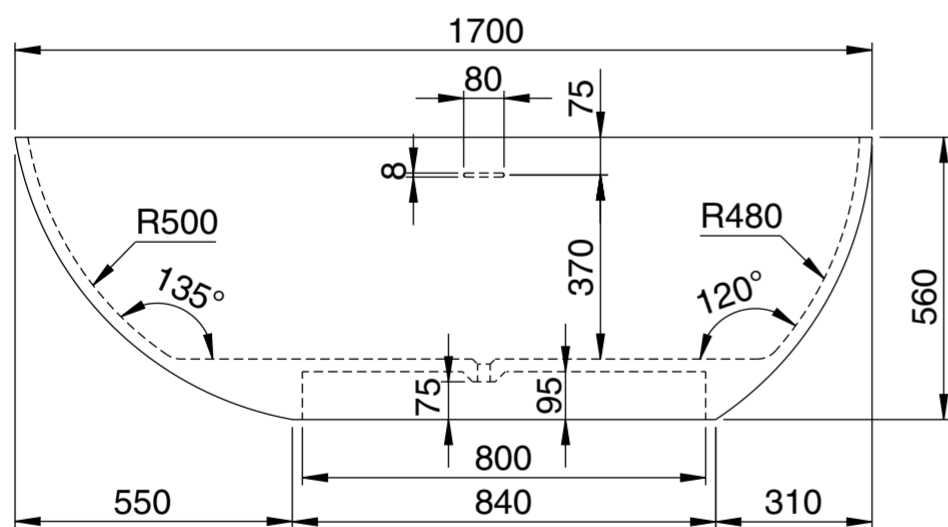

Top View

Front View - Section View

Side View - Section View

LUSSO

Product Name	Egg Shell 1700
Material	Stone Resin
Product Size (mm)	1700 x 870 x 560

All dimensions provided in millimeters.