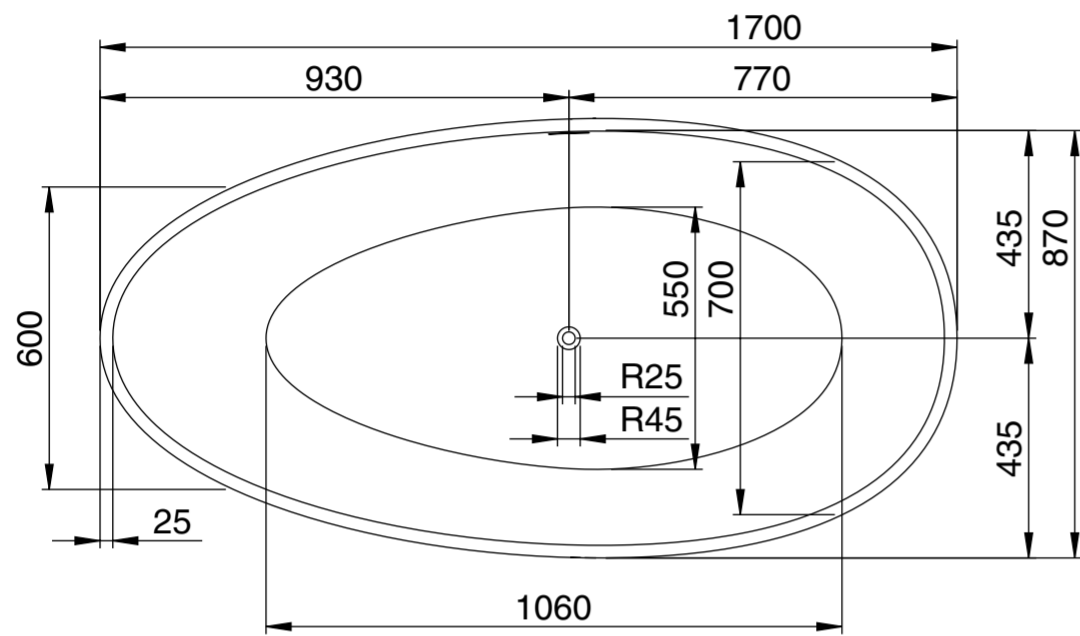

Top View

Front View - Section View

Side View - Section View

LUSSO

Product Name	Egg Shell 1700
Material	Stone Resin
Product Size (mm)	1700 x 870 x 560

All dimensions provided in millimeters.