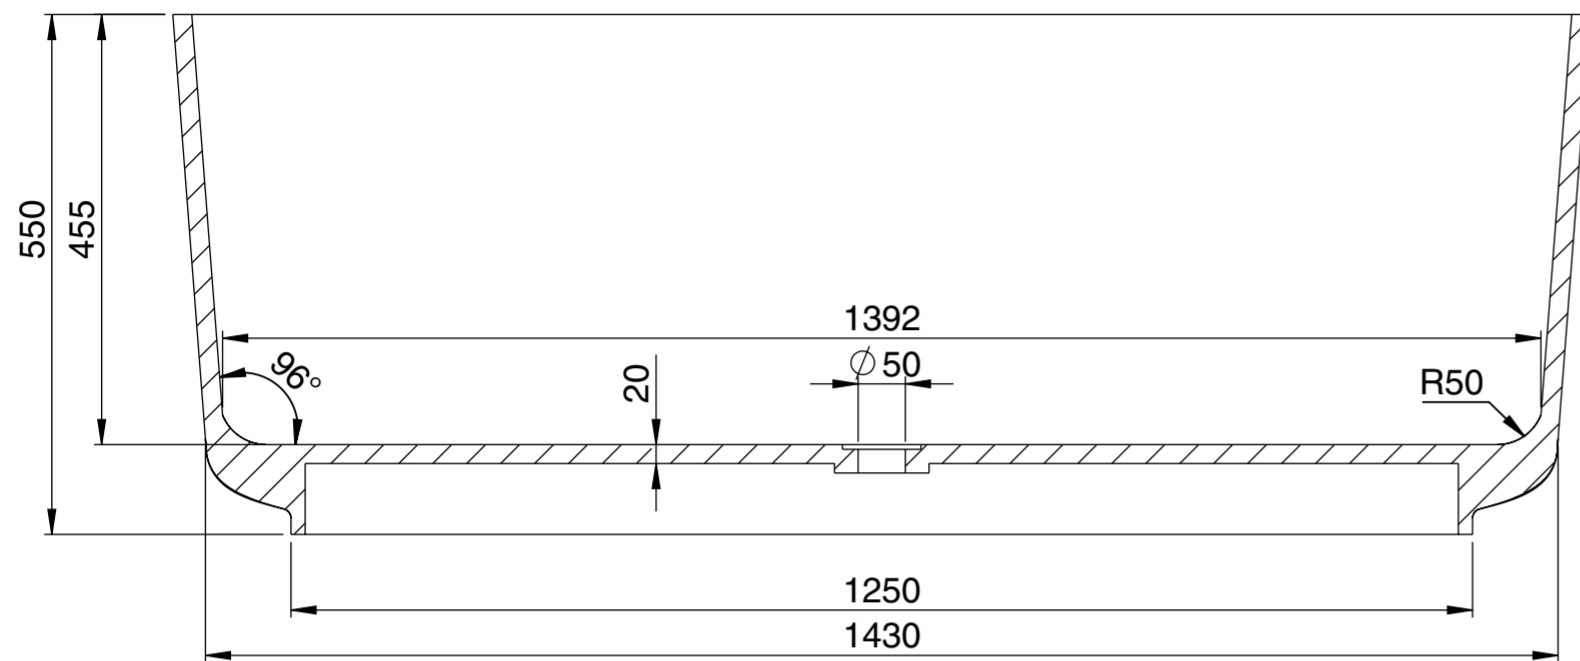

Front View - Section View

Side View - Section View

Top View

LUSO

Product Name	Benoit
Material	Stone Resin
Product Size (mm)	1500 x 650 x 550

All dimensions provided in millimeters.