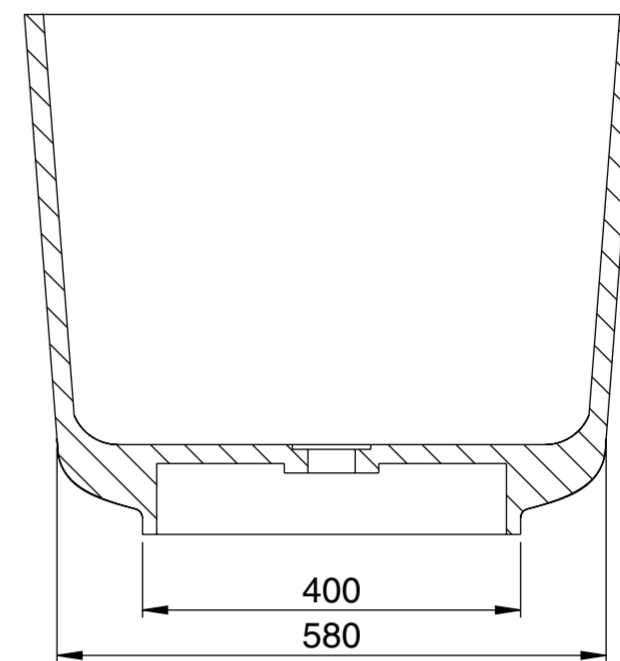

Front View - Section View

Side View - Section View

Top View

LUSO

Product Name	Benoit
Material	Stone Resin
Product Size (mm)	1500 x 650 x 550

All dimensions provided in millimeters.