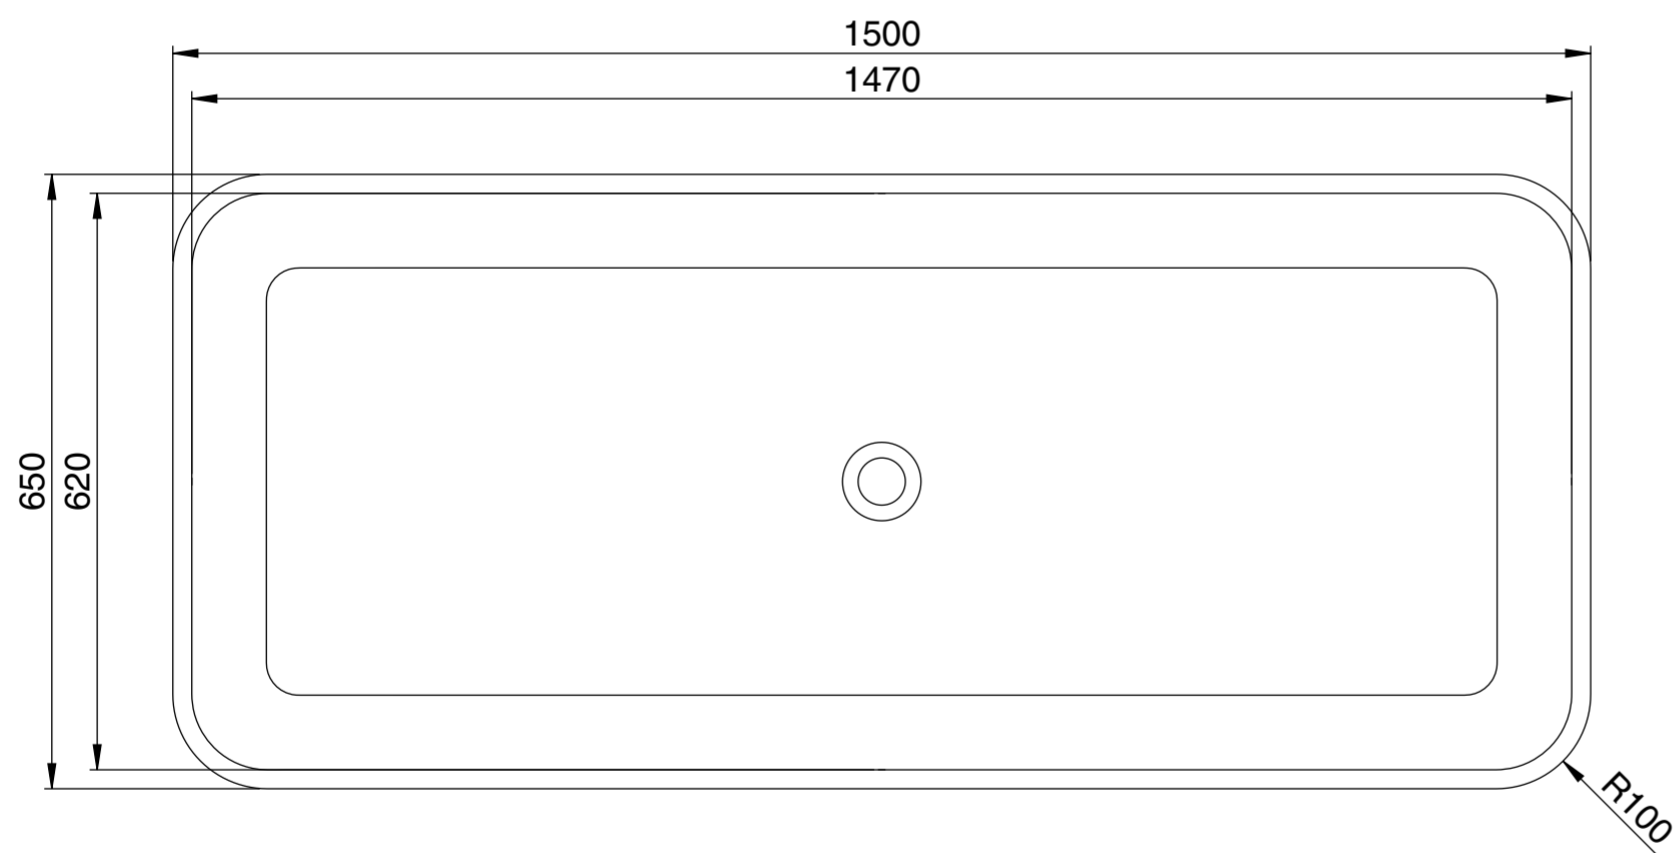

Front View - Section View

Side View - Section View

Top View

LUSO

Product Name	Benoit
Material	Stone Resin
Product Size (mm)	1500 x 650 x 550

All dimensions provided in millimeters.