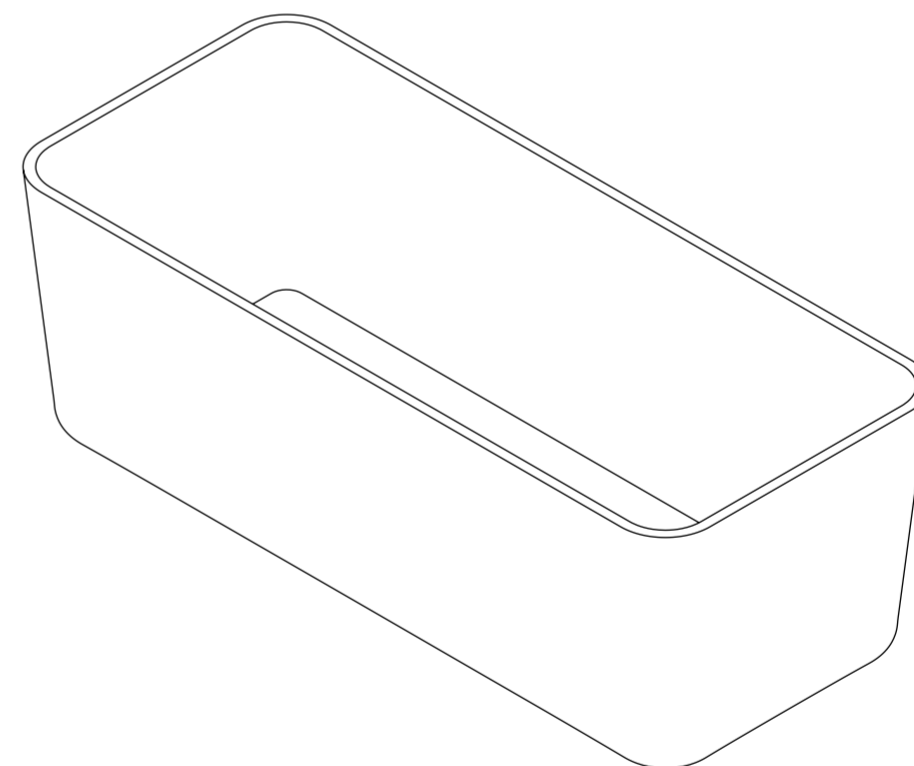

Front View - Section View

Side View - Section View

Top View

LUSO

Product Name	Benoit
Material	Stone Resin
Product Size (mm)	1500 x 650 x 550

All dimensions provided in millimeters.