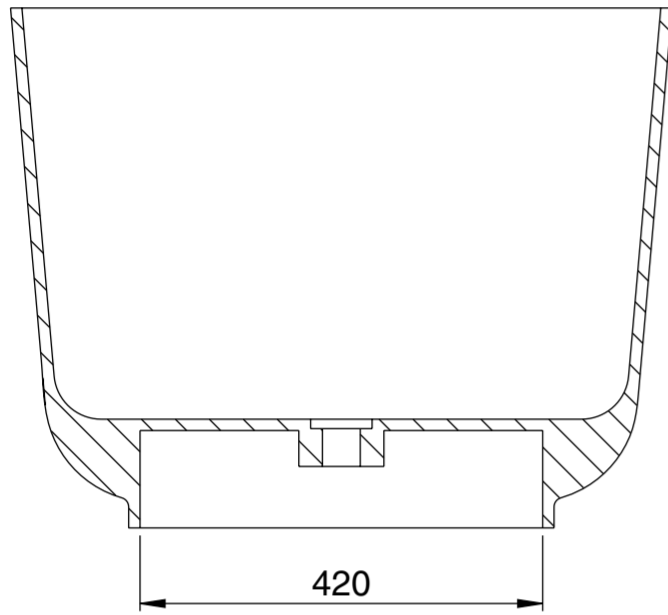

Side View - Section View

Front View - Section View

Top View

LUSO

Product Name	Hutton 1600
Material	Stone Resin
Product Size (mm)	1600 x 700 x 550

All dimensions provided in millimeters.