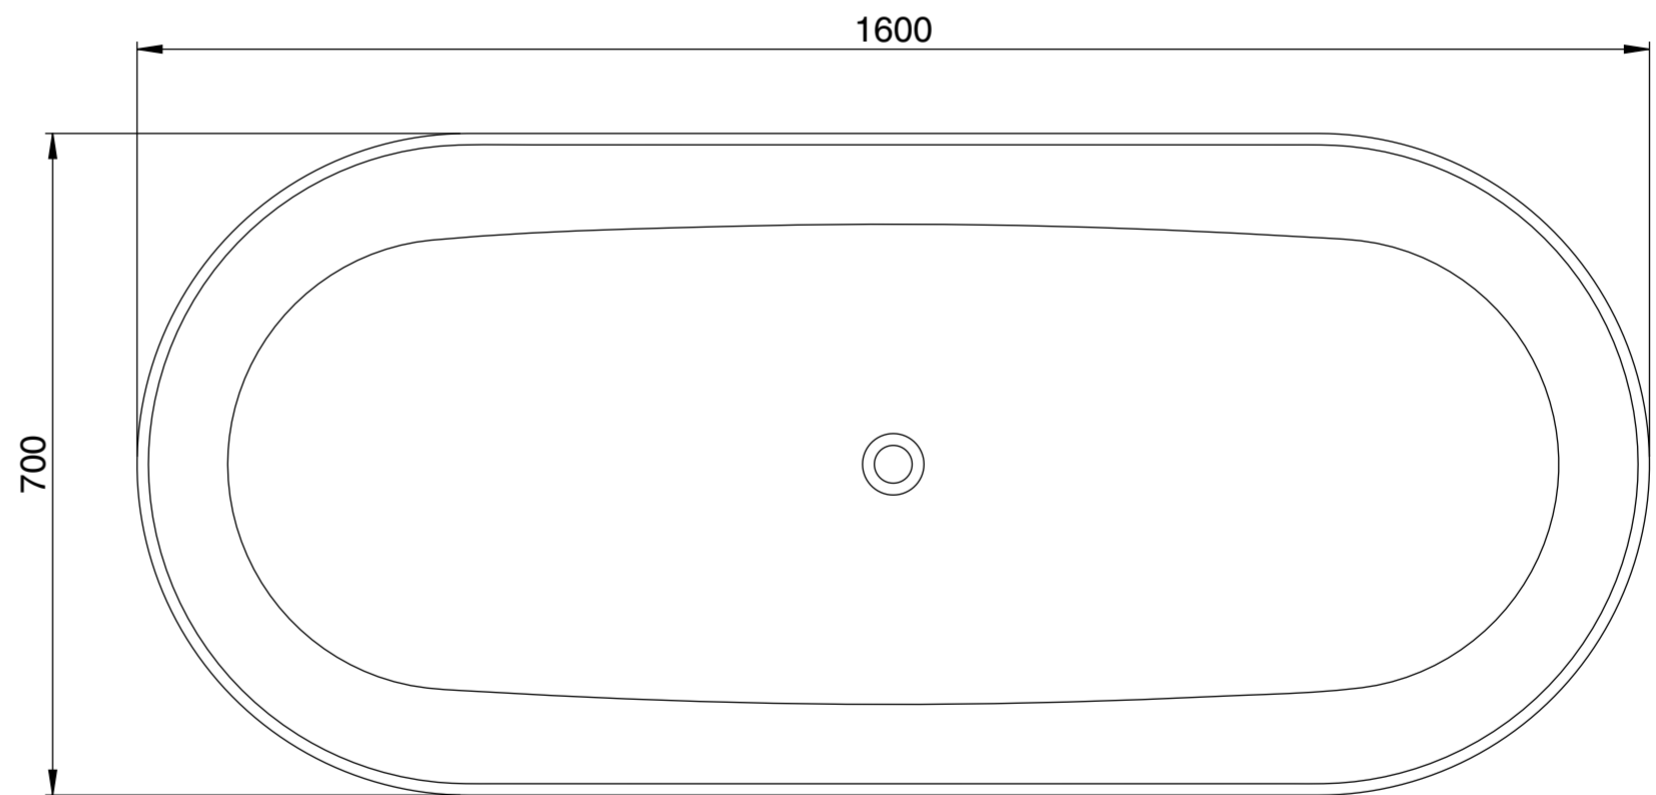

Side View - Section View

Front View - Section View

Top View

LUSO

Product Name	Hutton 1600
Material	Stone Resin
Product Size (mm)	1600 x 700 x 550

All dimensions provided in millimeters.