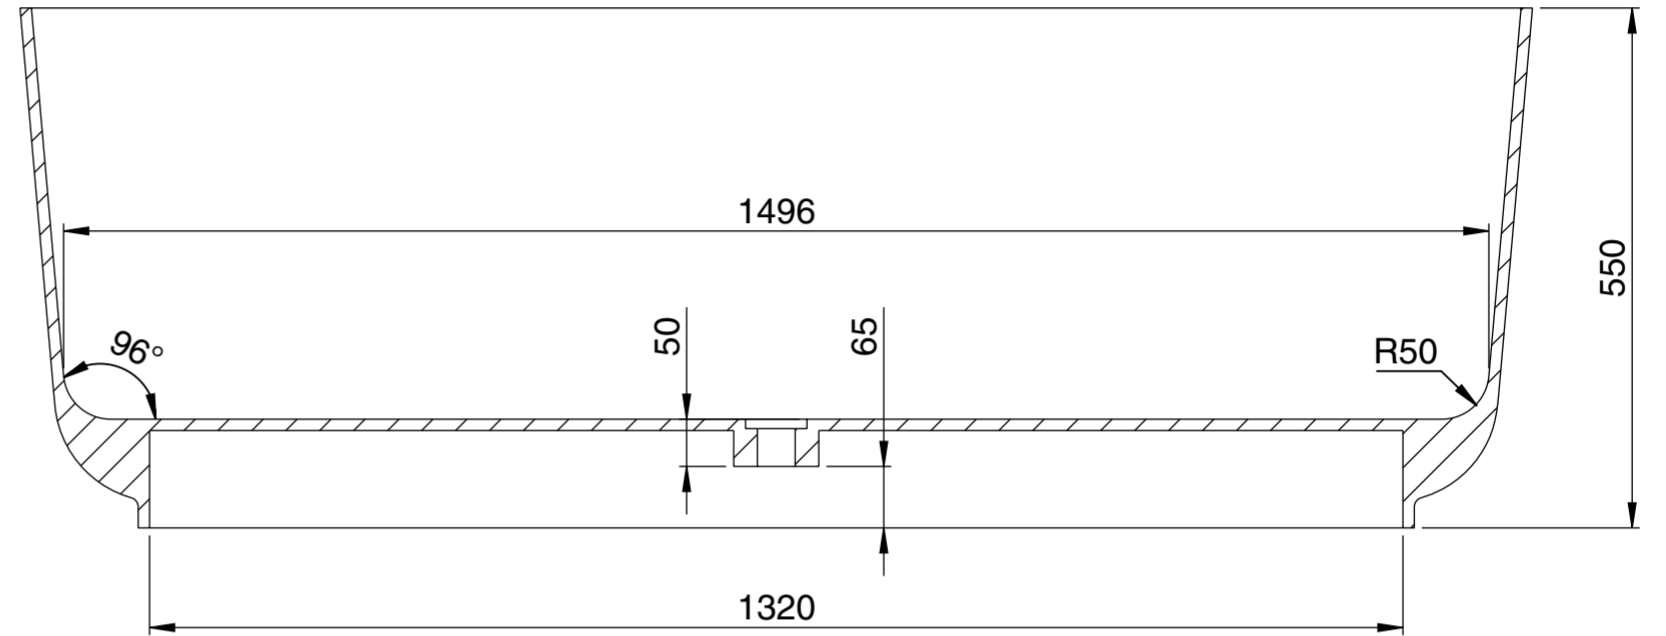

Side View - Section View

Front View - Section View

Top View

LUSO

Product Name	Hutton 1600
Material	Stone Resin
Product Size (mm)	1600 x 700 x 550

All dimensions provided in millimeters.