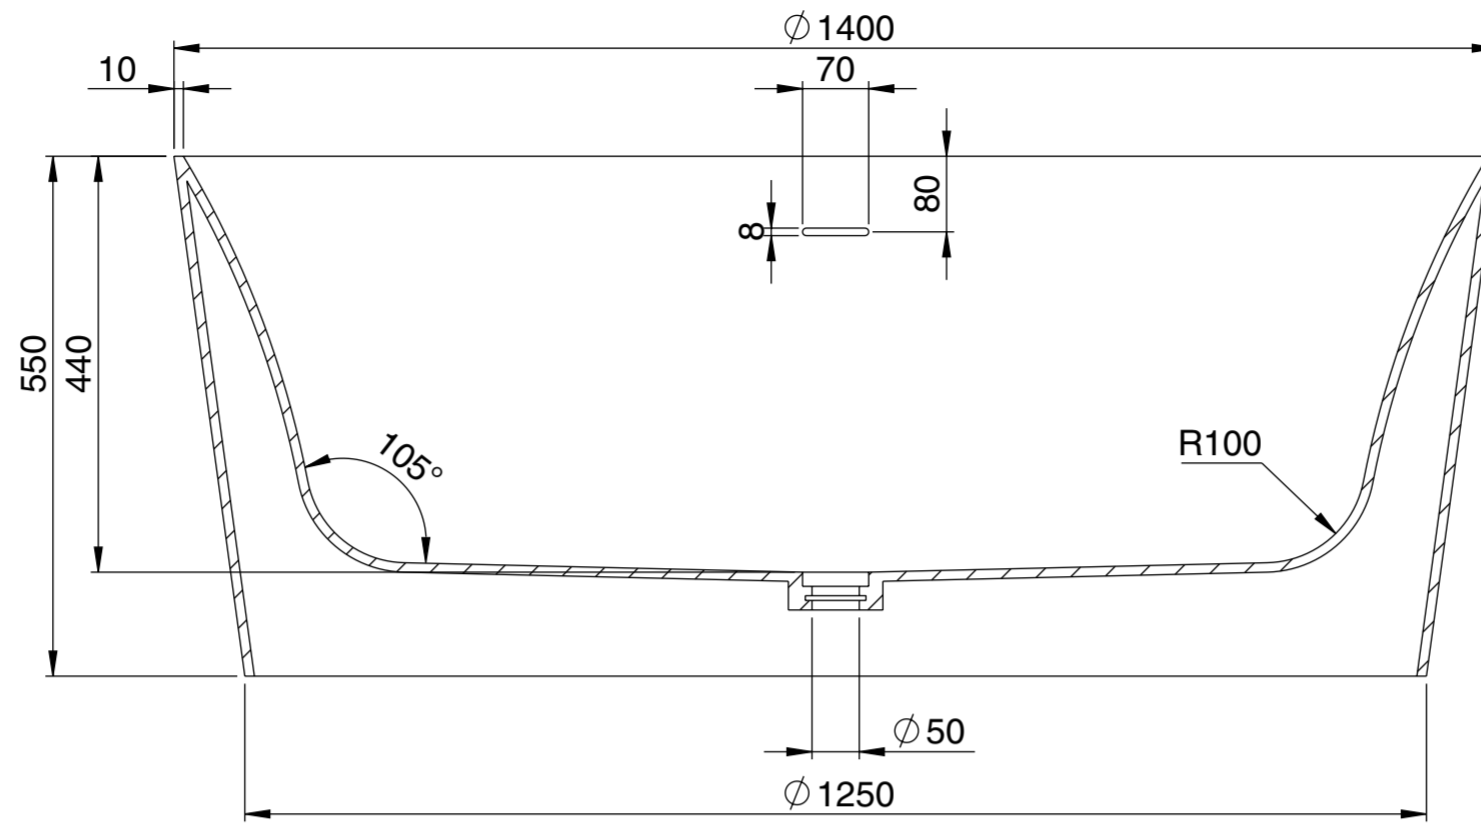

Front View - Section View

Top View

LUSO

| | |
|-------------------|-------------|
| Product Name | Palais 1400 |
| Material | Stone Resin |
| Product Size (mm) | 1400 x 550 |

All dimensions provided in millimeters.