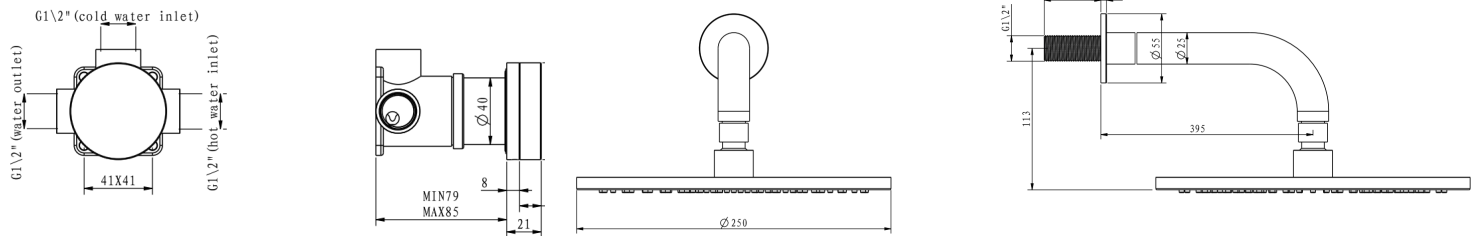

LUSSO

Porto Shower System

Material:	Lead-Free Brass
Mounting Type:	Wall Mounted
Cartridge:	Citec Cartridge
Pipe Connections:	G $\frac{1}{2}$ "
Working Pressure:	0.50 - 10.0 Bar
Operating Temperature:	5°C - 80°C
Supply:	Suitable for High & Low-Pressure Systems
Finish:	Available in Brushed Gold, with a selection of marble finishes,

OPEN OUTLET FLOW (Bar – L / Min)

Bar:	1.0	1.5	2.0	2.5	3.0	3.5	4.0	4.5	5.0
Valve Flow Rate:	17.50	19.30	21.60	22.80	24.50	26.00	27.40	28.80	32.00

Please Note: Flow rate will be dictated by installation configurations.