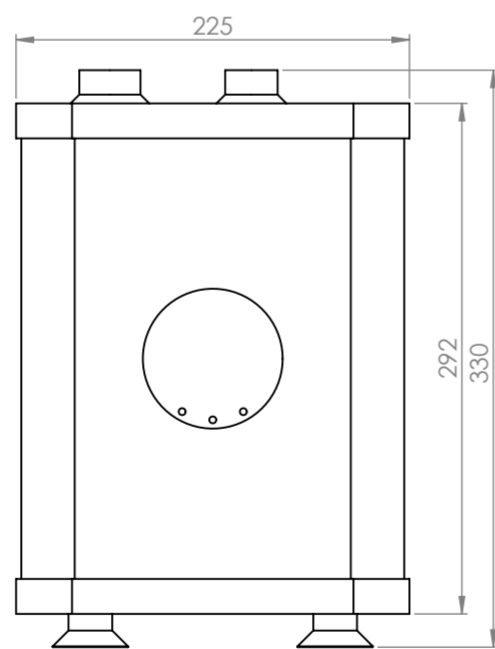

# Boiler

Top View

Front View

Side View

<h1>LUSSO</h1>	Product Name	Filtrata 4-in-1 Boiling Water Kitchen Tap
	Product Size, mm	
	Tap	383 x 200
	Boiler	330 x 210 x 225

All dimensions provided in millimeters.