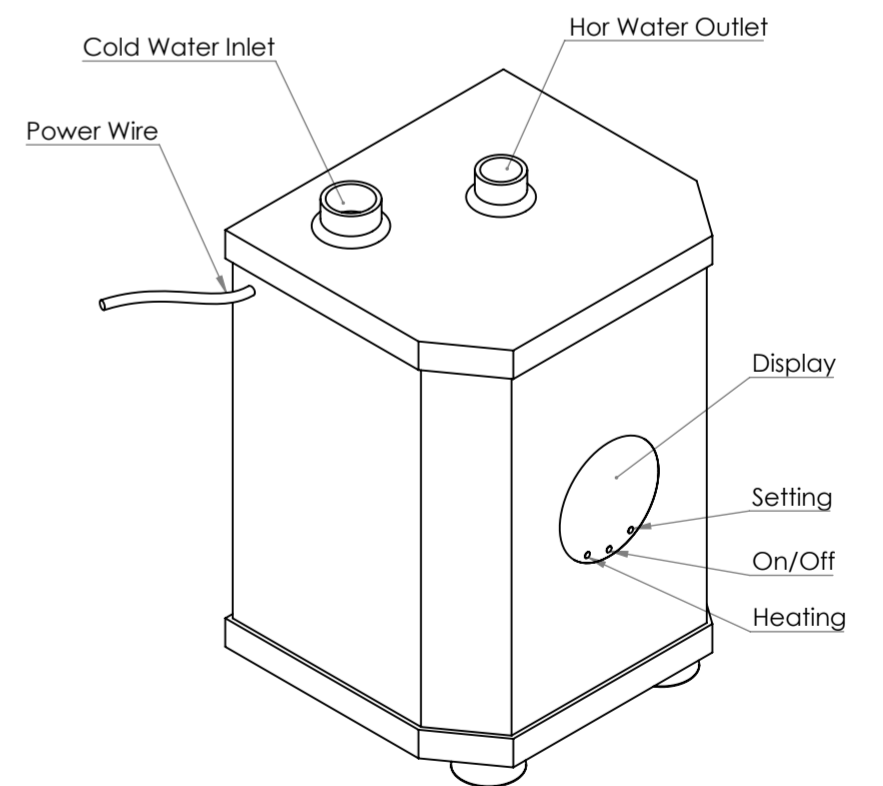

# Boiler

Top View

Front View

Side View

<h1>LUSSO</h1>	Product Name	Filtrata 4-in-1 Boiling Water Kitchen Tap
	Product Size, mm	
	Tap	383 x 200
	Boiler	330 x 210 x 225

All dimensions provided in millimeters.