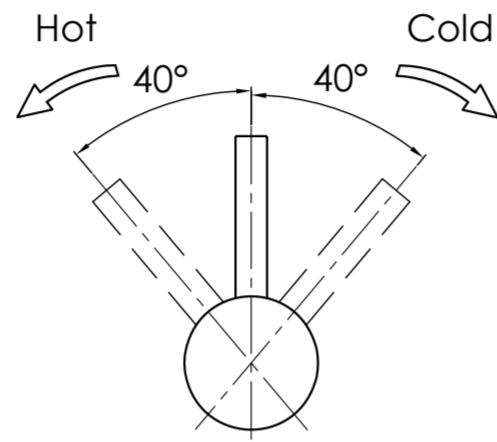

# Tap

# Boiler

Top View

Front View

Side View

<h1>LUSSO</h1>	Product Name	Filtrata 4-in-1 Boiling Water Kitchen Tap
	Product Size, mm	
	Tap	383 x 200
	Boiler	330 x 210 x 225

All dimensions provided in millimeters.