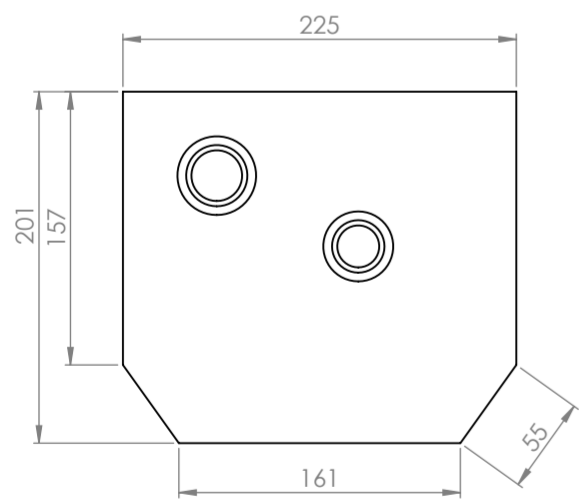

# Boiler

Top View

Front View

Side View

<h1>LUSSO</h1>	Product Name	Filtrata 4-in-1 Boiling Water Kitchen Tap
	Product Size, mm	
	Tap	383 x 200
	Boiler	330 x 210 x 225

All dimensions provided in millimeters.