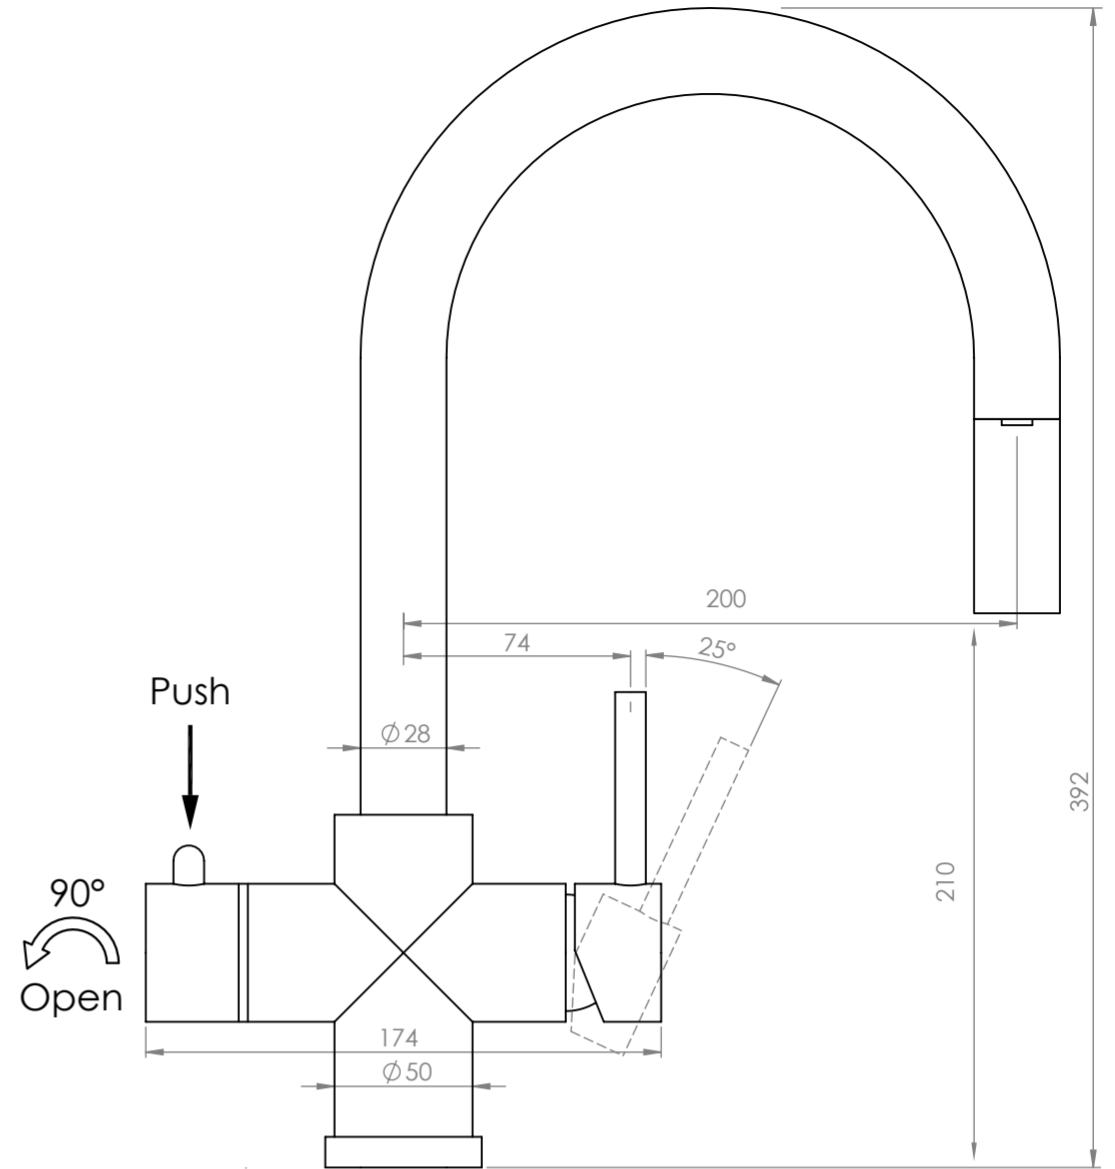

# Tap

# Boiler

Top View

Front View

Side View

<h1>LUSSO</h1>	Product Name	Filtrata 4-in-1 Boiling Water Kitchen Tap
	Product Size, mm	
	Tap	383 x 200
	Boiler	330 x 210 x 225

All dimensions provided in millimeters.