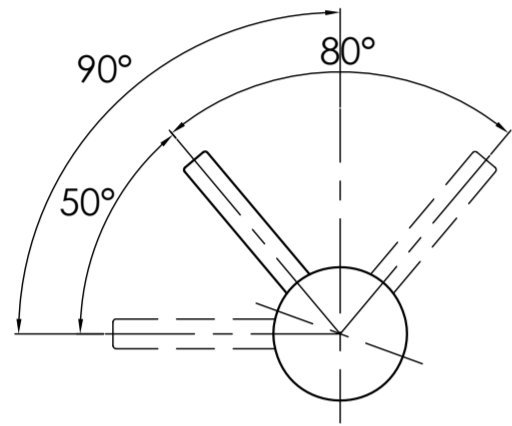

# Tap

# Boiler

Top View

Front View

Side View

<h1>LUSSO</h1>	Product Name	Filtrata 4-in-1 Boiling Water Kitchen Tap
	Product Size, mm	
	Tap	383 x 200
	Boiler	330 x 210 x 225

All dimensions provided in millimeters.