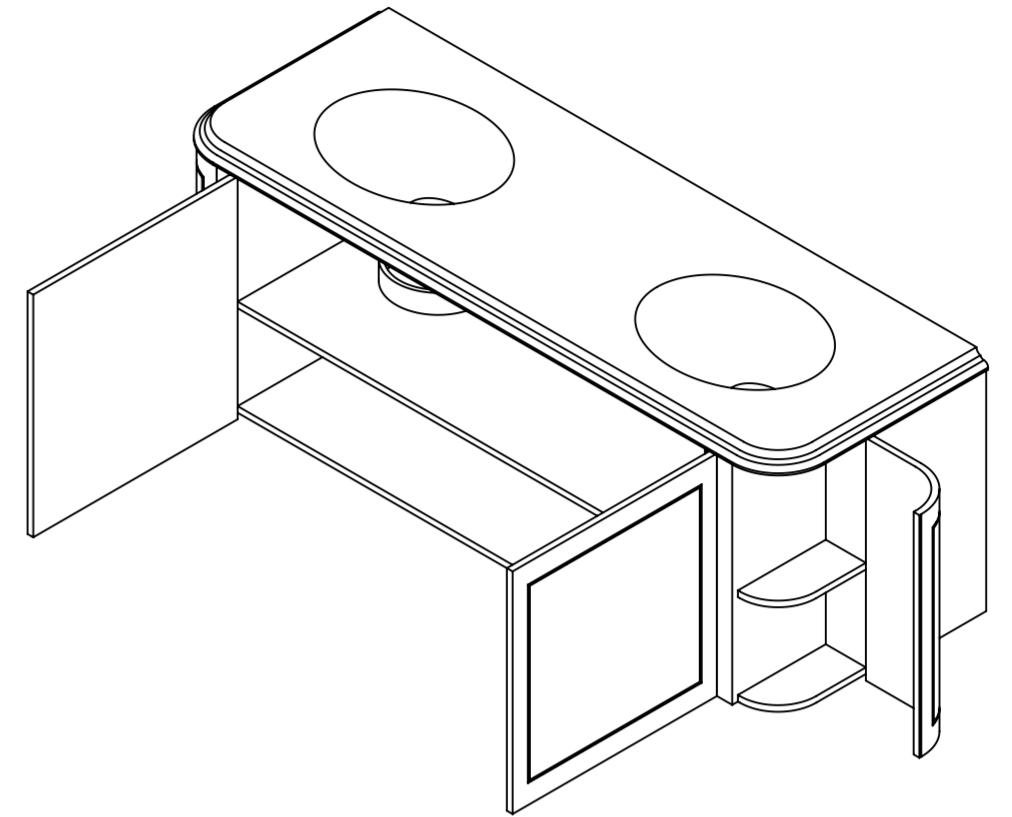

Top View

Front View

Side View

Detail A

LUSO

Product Name Charsley

Product Size (mm) 1600 x 550 x 586

All dimensions provided in millimeters.