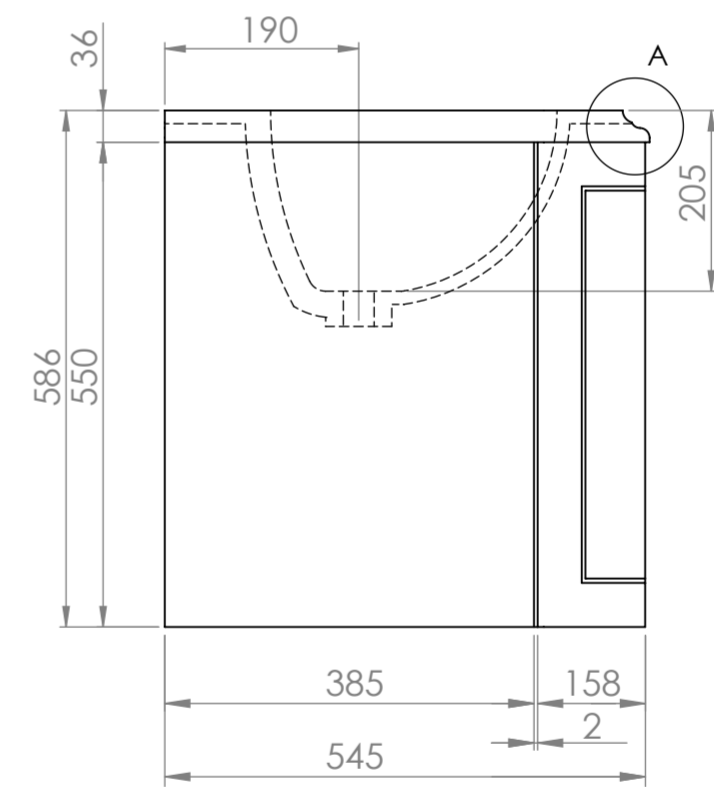

Top View

Front View

Side View

Detail A

LUSO

Product Name Charsley

Product Size (mm) 1600 x 550 x 586

All dimensions provided in millimeters.