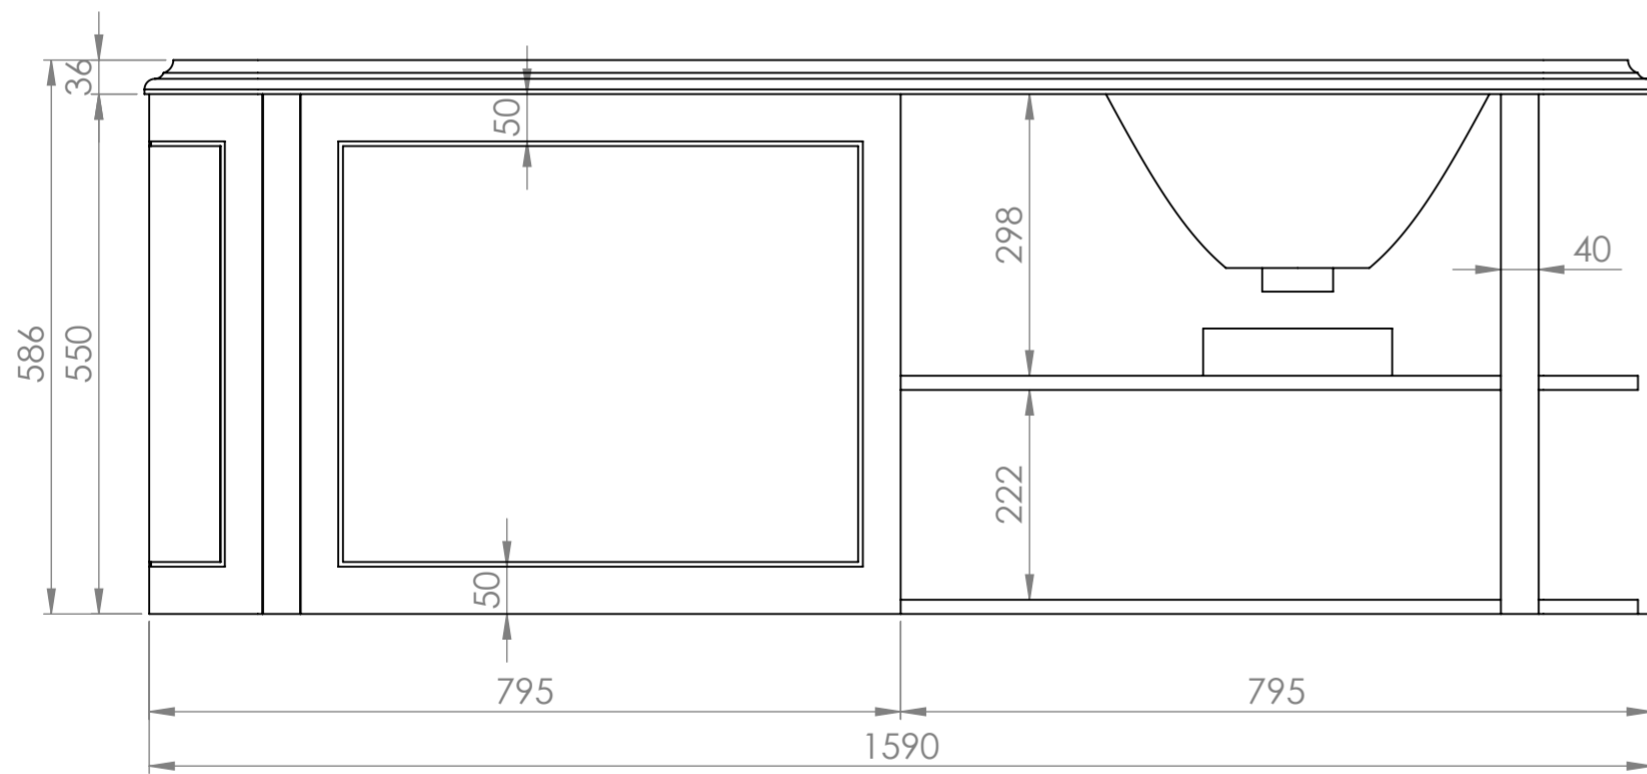

Top View

Front View

Side View

Detail A

LUSO

Product Name Charsley

Product Size (mm) 1600 x 550 x 586

All dimensions provided in millimeters.