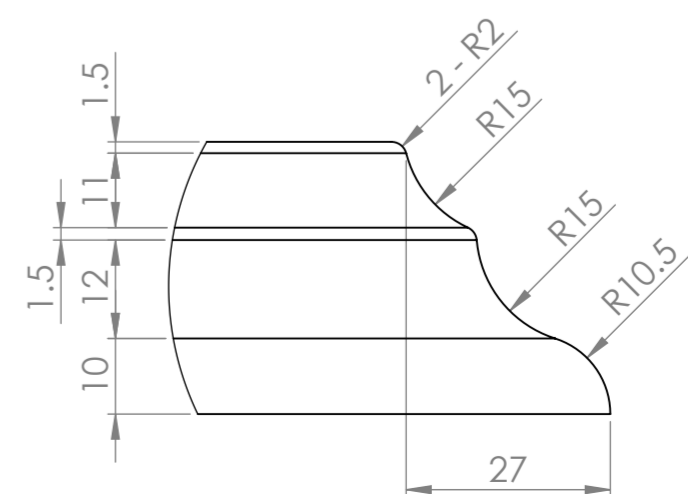

Top View

Front View

Side View

Detail A

LUSO

Product Name Charsley

Product Size (mm) 1600 x 550 x 586

All dimensions provided in millimeters.