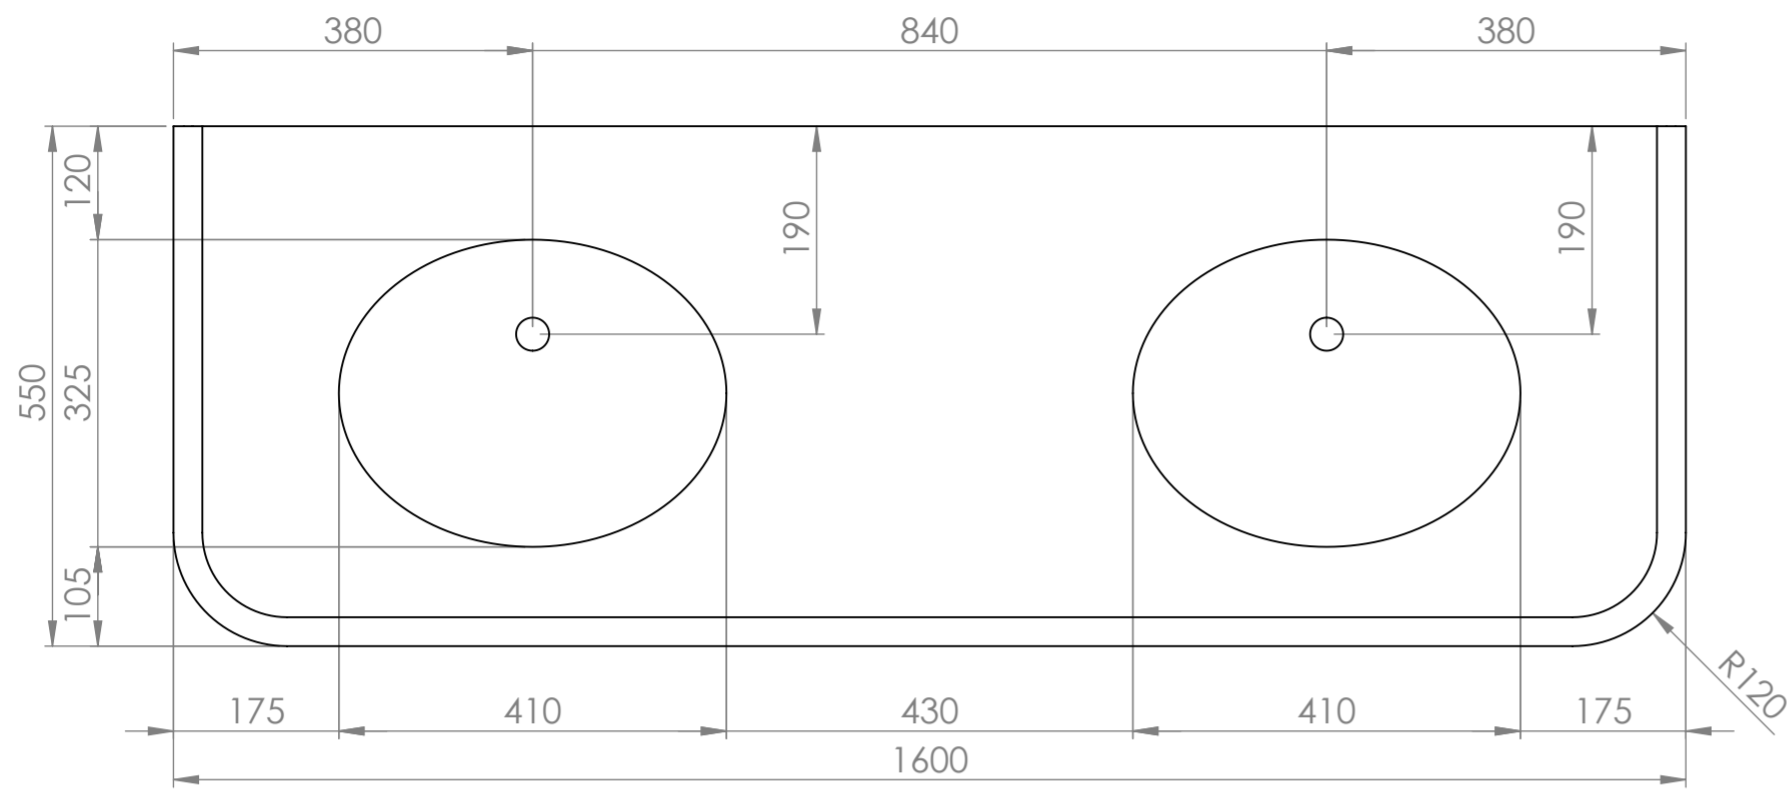

Top View

Front View

Side View

Detail A

LUSO

Product Name Charsley

Product Size (mm) 1600 x 550 x 586

All dimensions provided in millimeters.