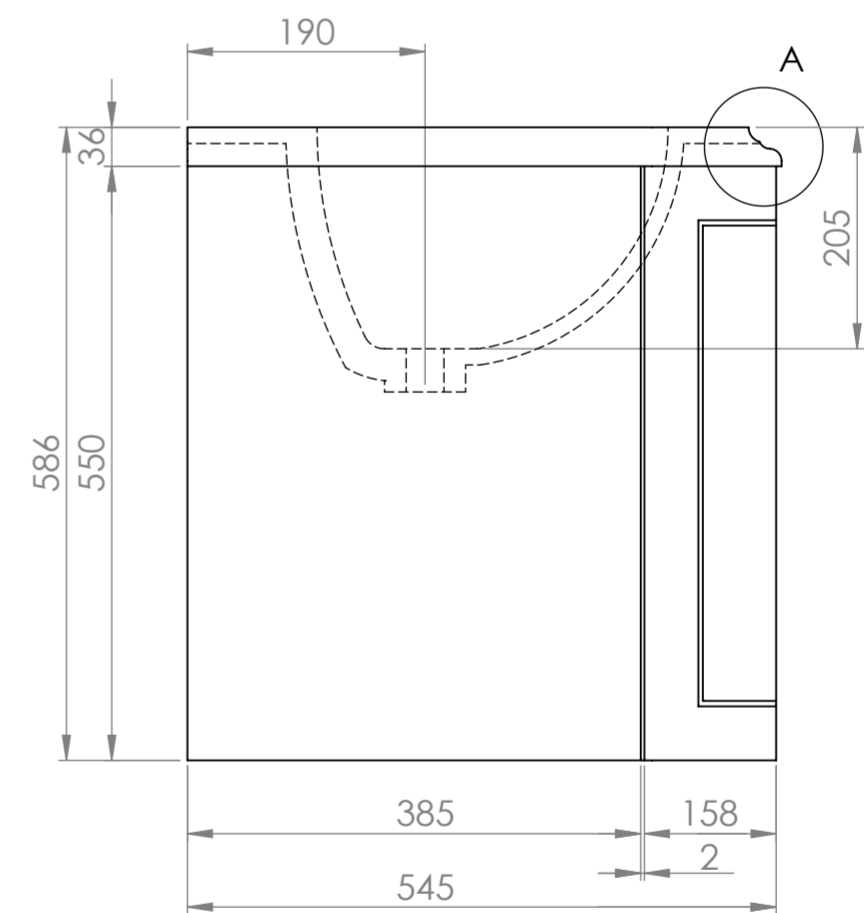

Top View

Front View

Side View

Detail A

| | | |
|-------------|-------------------|------------------|
| LUSO | Product Name | Charsley |
| | Product Size (mm) | 1200 x 550 x 586 |

All dimensions provided in millimeters.