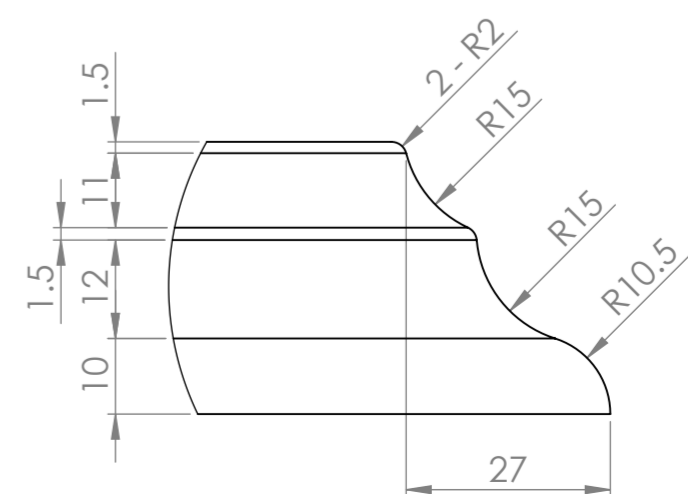

Top View

Front View

Side View

Detail A

| | | |
|-------------|-------------------|------------------|
| LUSO | Product Name | Charsley |
| | Product Size (mm) | 1200 x 550 x 586 |

All dimensions provided in millimeters.