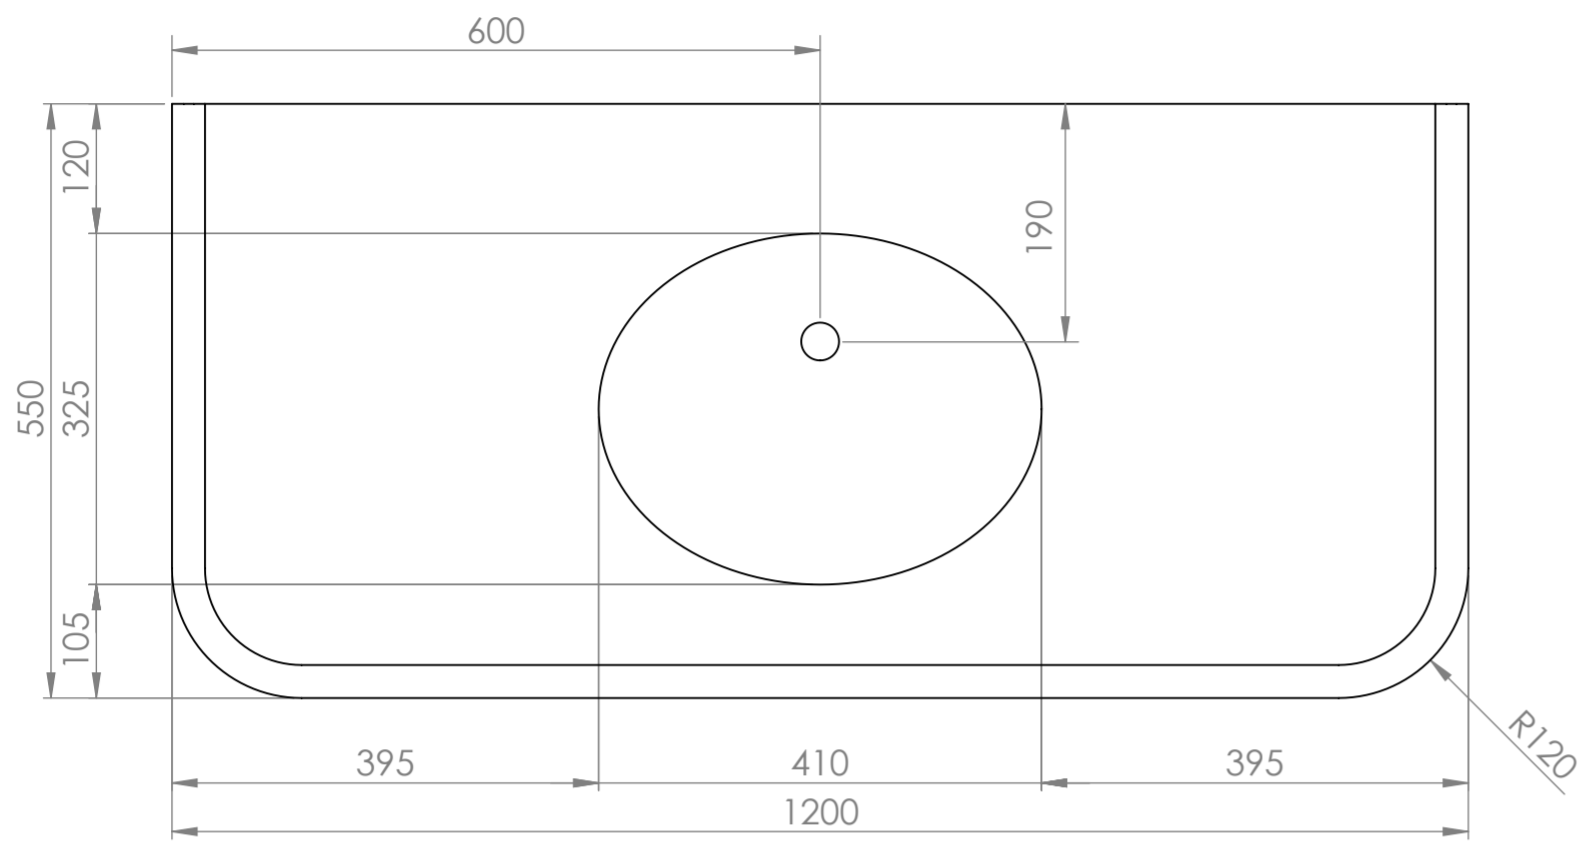

Top View

Front View

Side View

Detail A

| | | |
|-------------|-------------------|------------------|
| LUSO | Product Name | Charsley |
| | Product Size (mm) | 1200 x 550 x 586 |

All dimensions provided in millimeters.