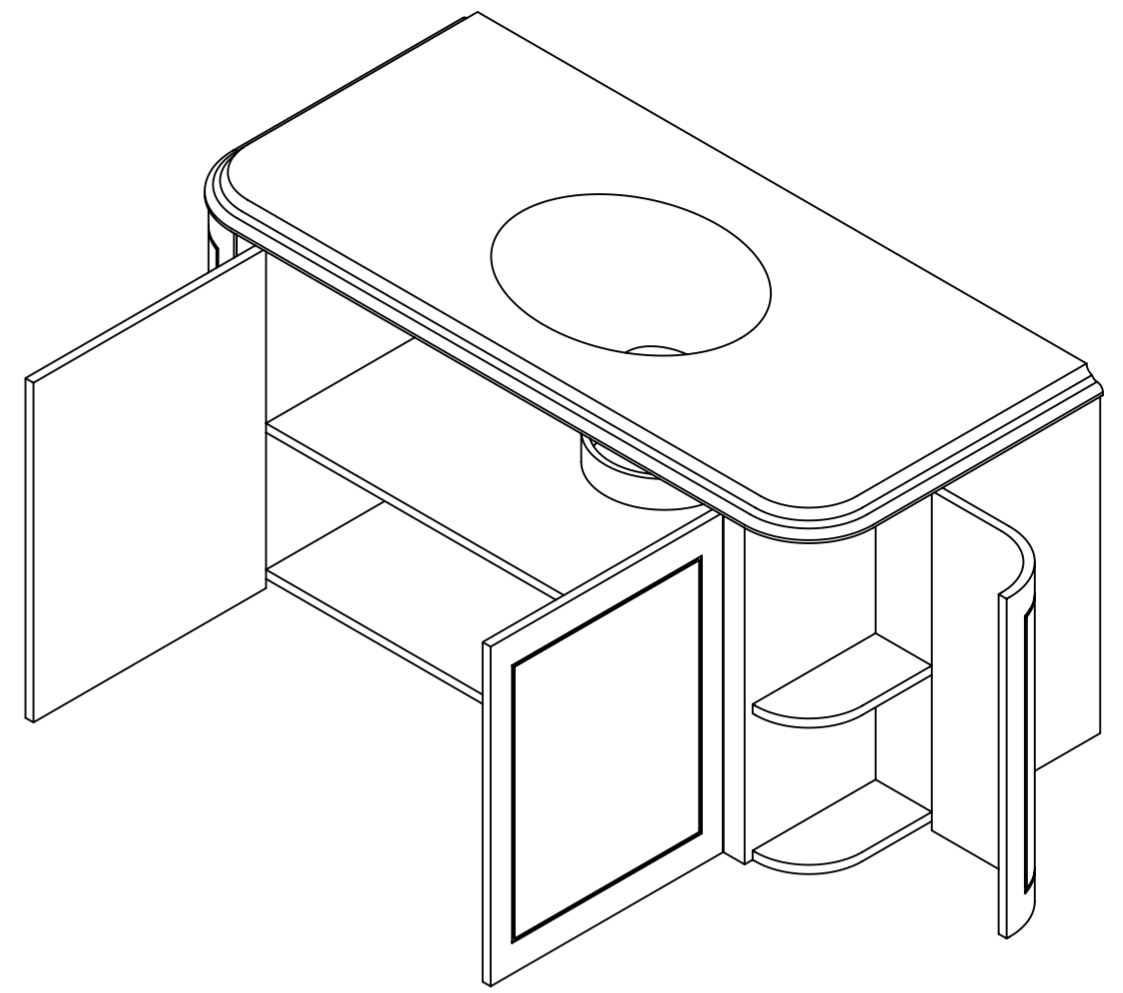

Top View

Front View

Side View

Detail A

| | | |
|-------------|-------------------|------------------|
| LUSO | Product Name | Charsley |
| | Product Size (mm) | 1200 x 550 x 586 |

All dimensions provided in millimeters.