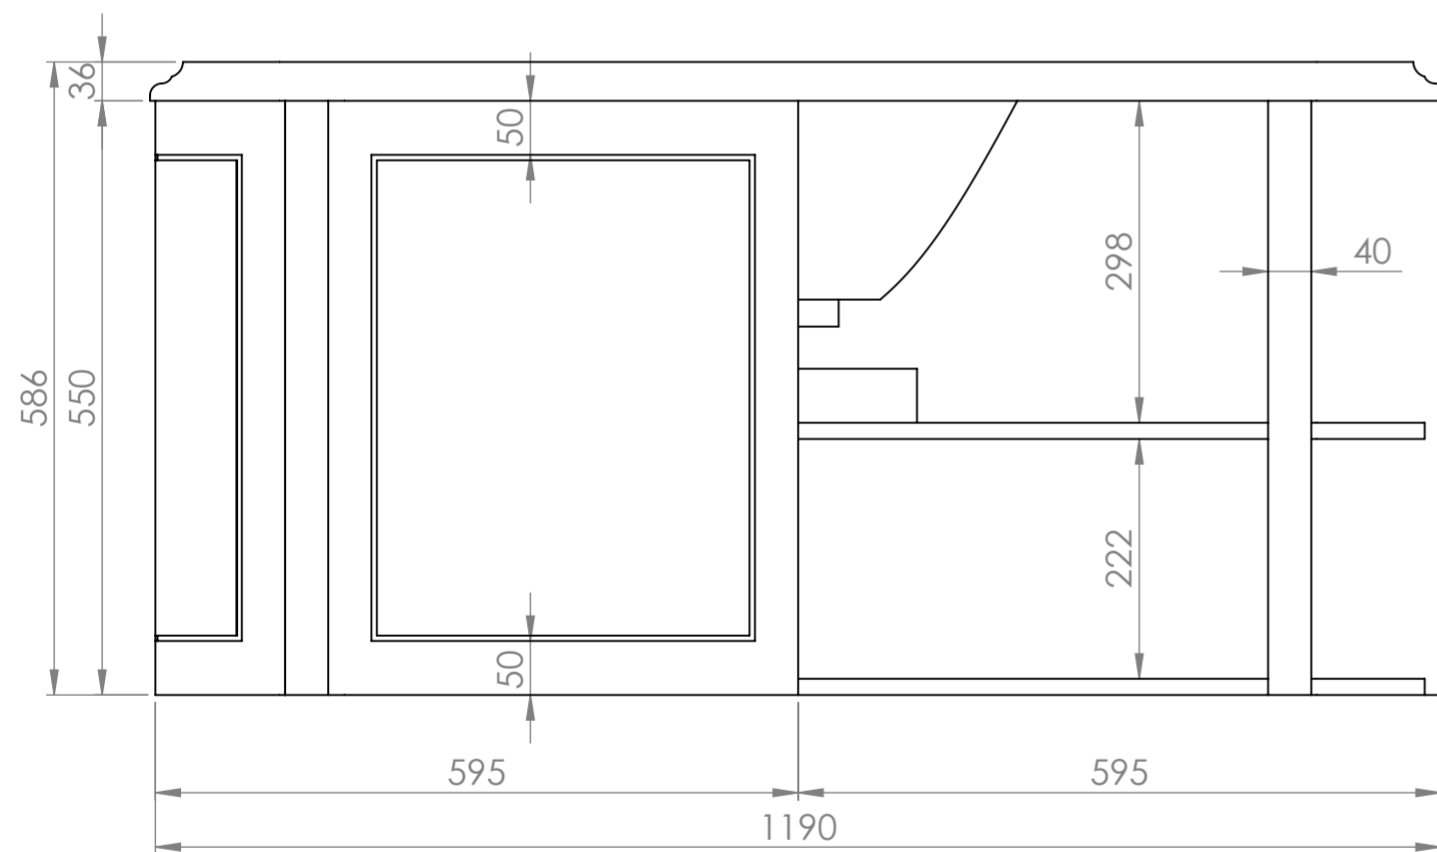

Top View

Front View

Side View

Detail A

| | | |
|-------------|-------------------|------------------|
| LUSO | Product Name | Charsley |
| | Product Size (mm) | 1200 x 550 x 586 |

All dimensions provided in millimeters.