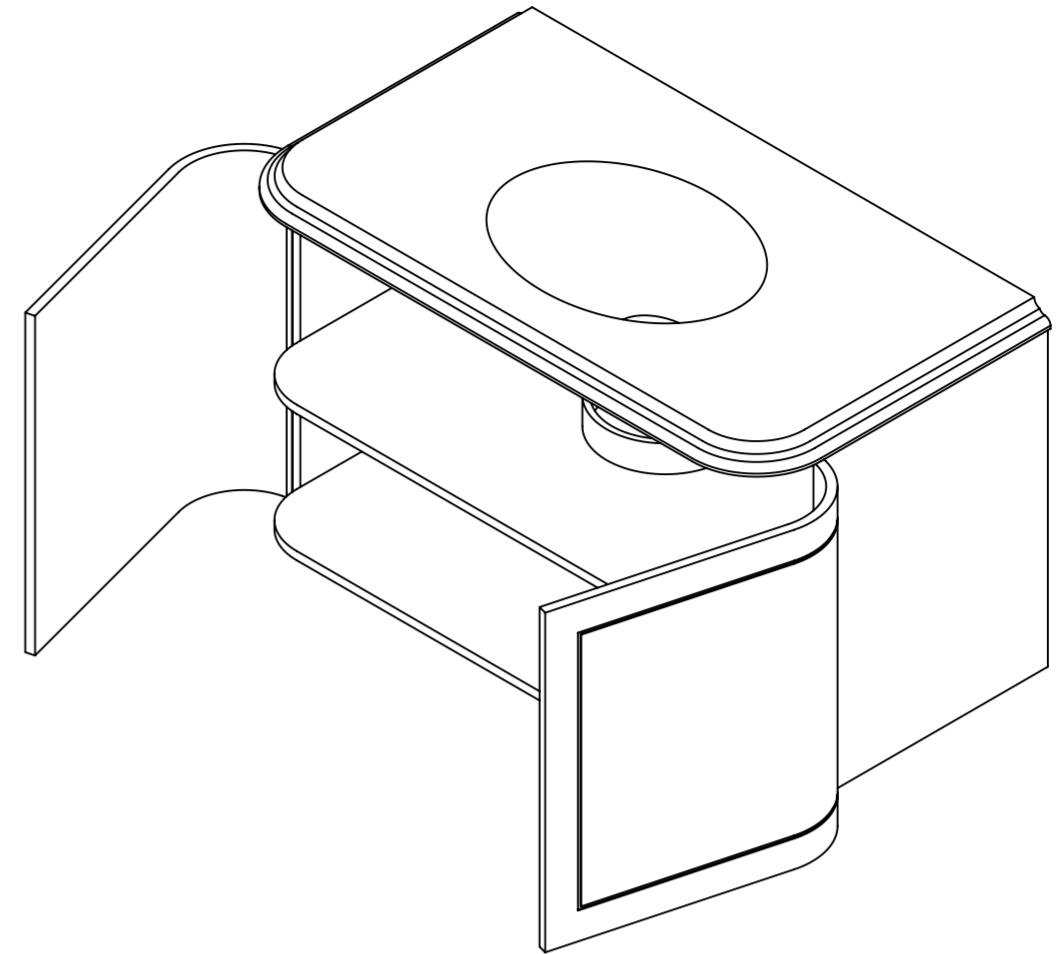

Top View

Front View

Side View

Detail A

LUSSO	Product Name	Charsley
	Product Size (mm)	1000 x 550 x 586

All dimensions provided in millimeters.