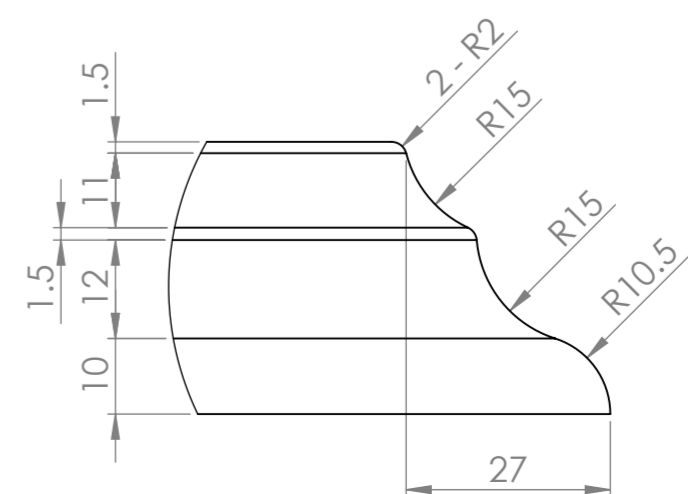

Top View

Front View

Side View

Detail A

LUSSO	Product Name	Charsley
	Product Size (mm)	1000 x 550 x 586

All dimensions provided in millimeters.