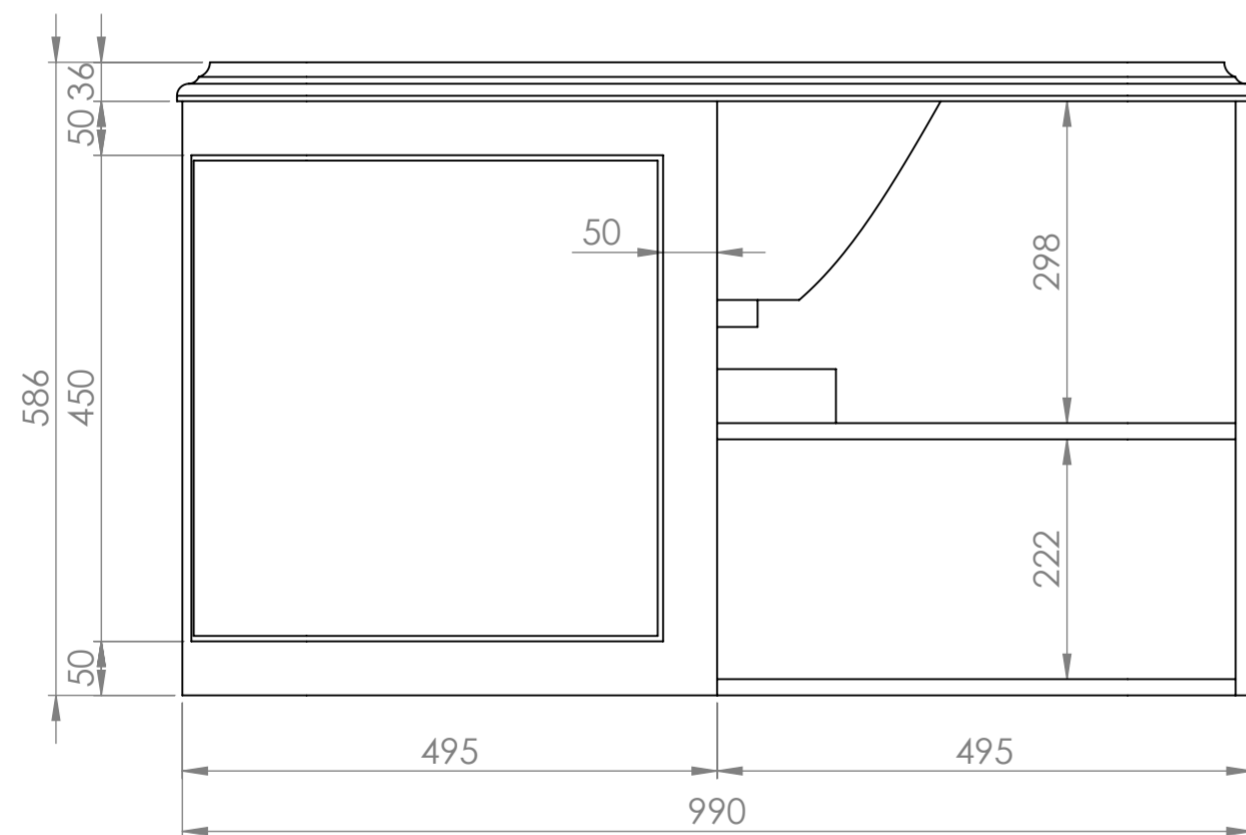

Top View

Front View

Side View

Detail A

LUSSO	Product Name	Charsley
	Product Size (mm)	1000 x 550 x 586

All dimensions provided in millimeters.