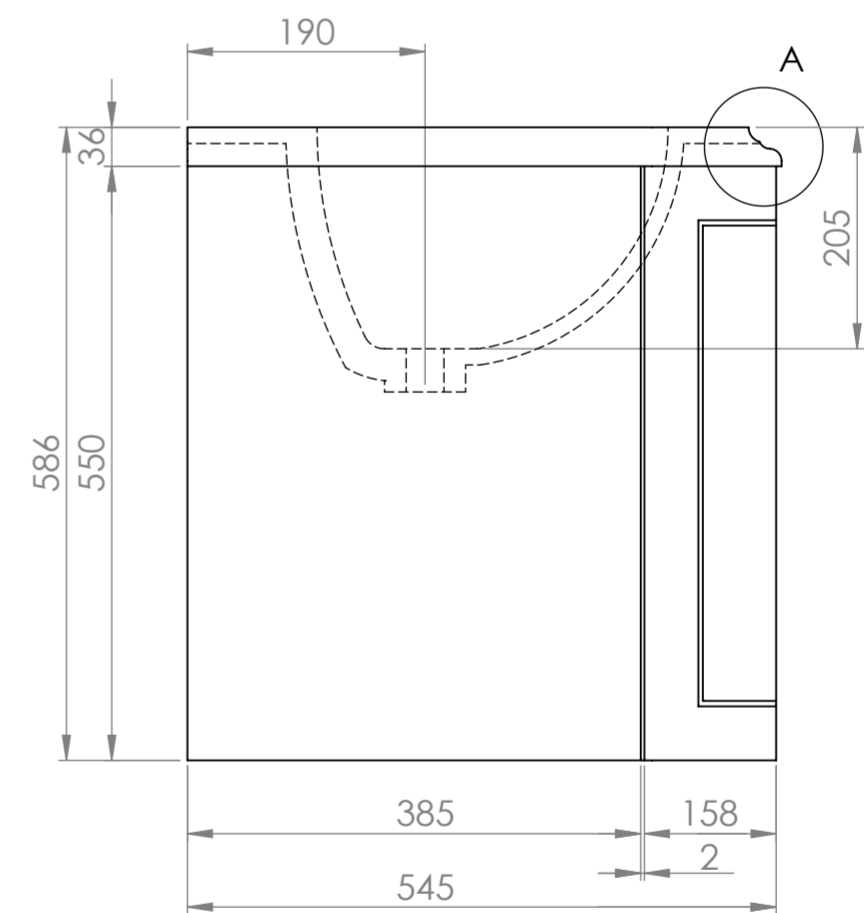

Top View

Front View

Side View

Detail A

LUSSO	Product Name	Charsley
	Product Size (mm)	1000 x 550 x 586

All dimensions provided in millimeters.