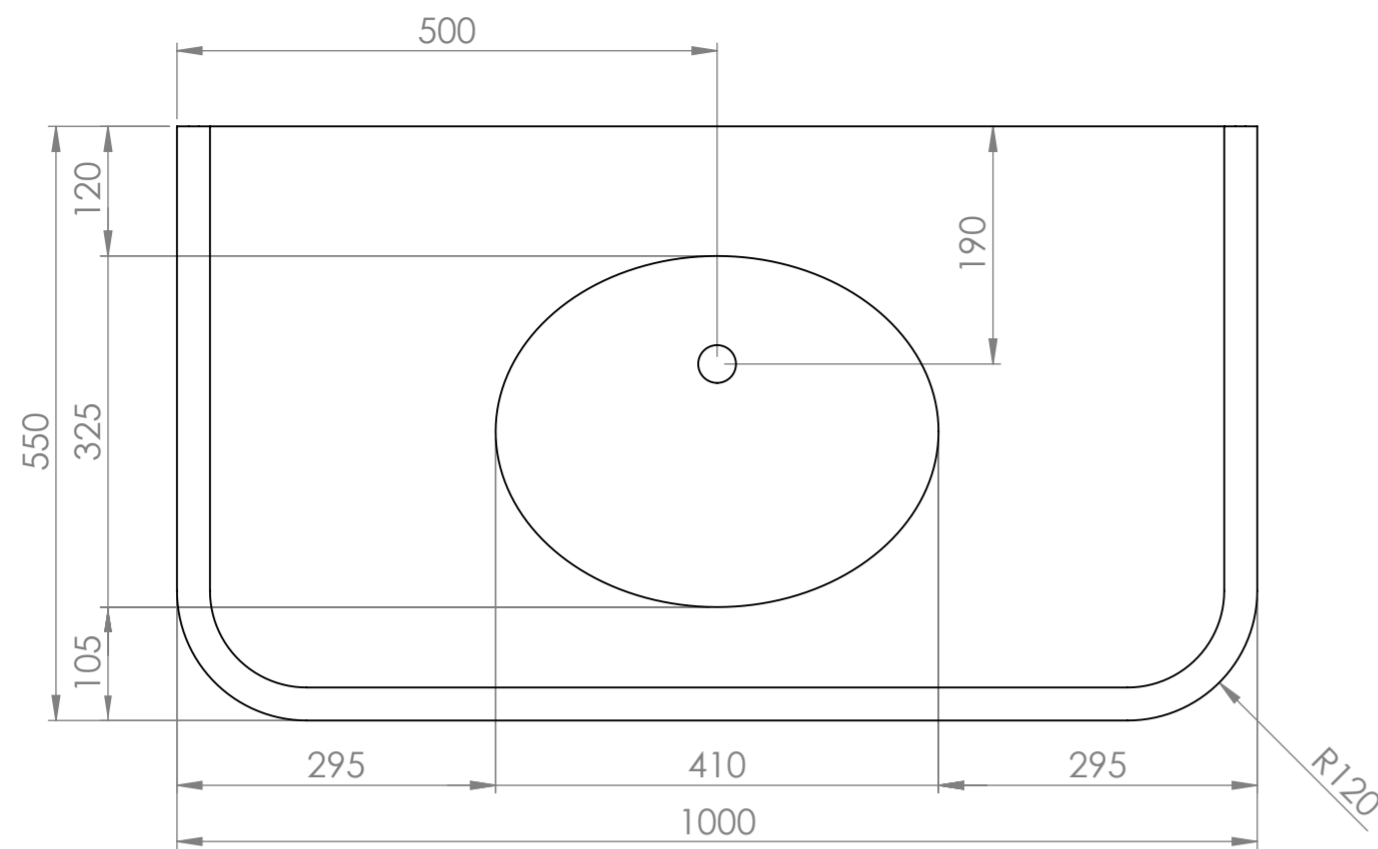

Top View

Front View

Side View

Detail A

LUSSO	Product Name	Charsley
	Product Size (mm)	1000 x 550 x 586

All dimensions provided in millimeters.