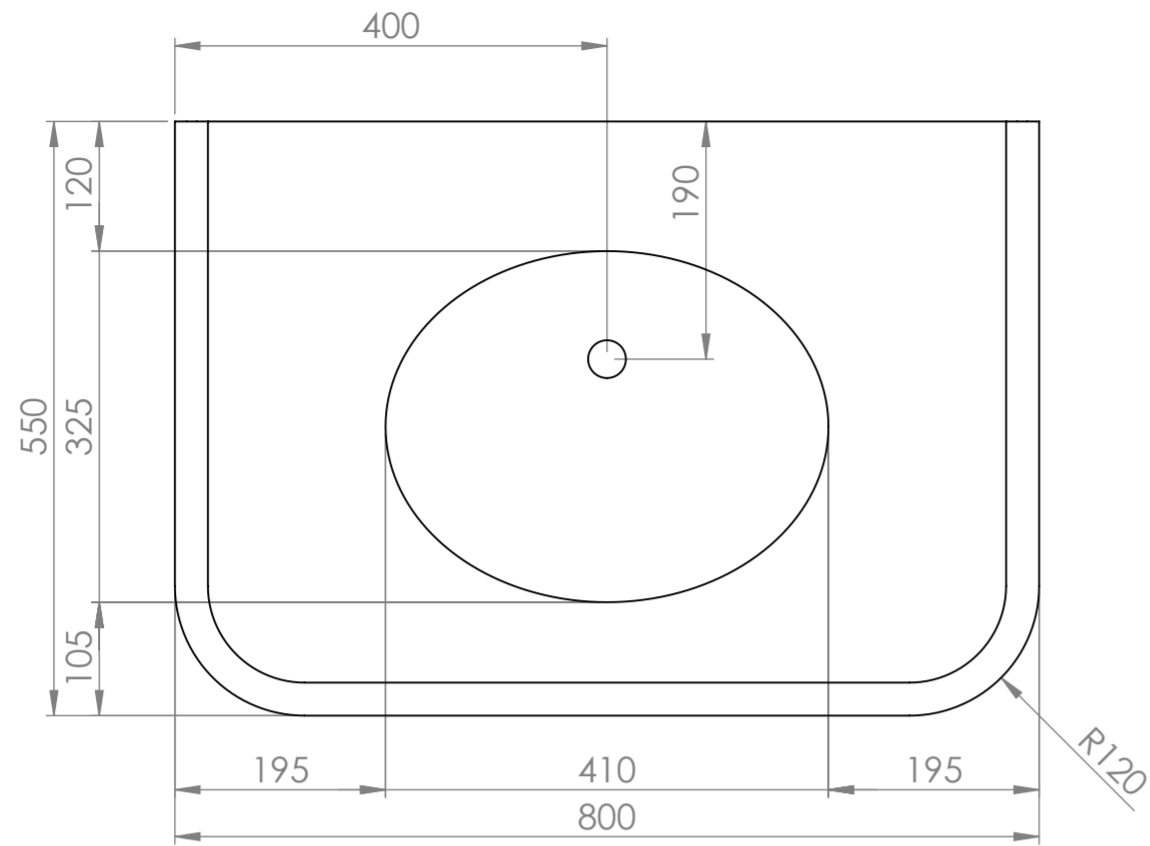

Top View

Front View

Side View

Detail A

<h1>LUSSO</h1>	Product Name	Charsley
	Product Size (mm)	800 x 550 x 586

All dimensions provided in millimeters.