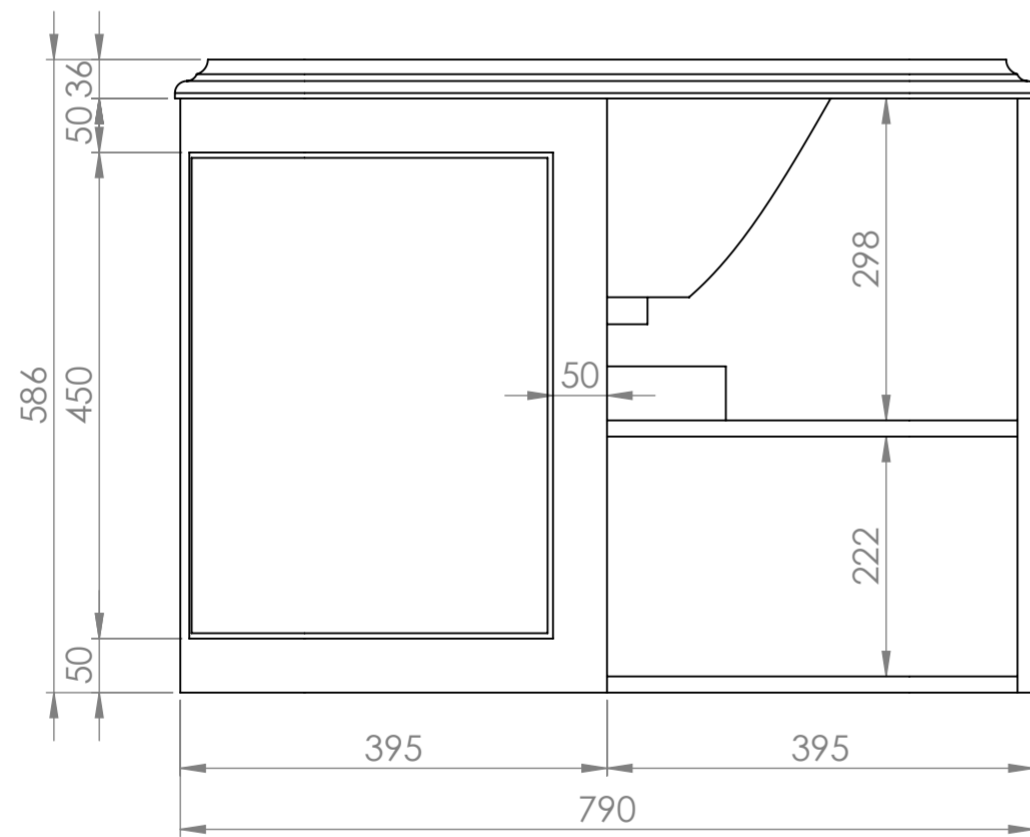

Top View

Front View

Side View

Detail A

<h1>LUSSO</h1>	Product Name	Charsley
	Product Size (mm)	800 x 550 x 586

All dimensions provided in millimeters.