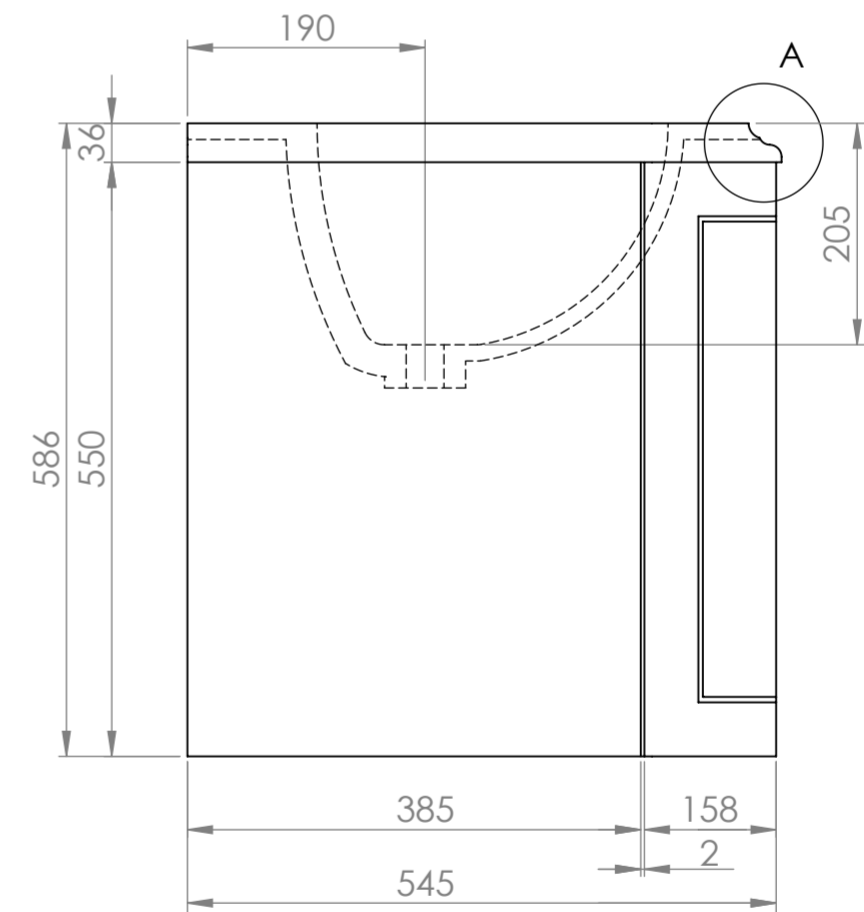

Top View

Front View

Side View

Detail A

<h1>LUSSO</h1>	Product Name	Charsley
	Product Size (mm)	800 x 550 x 586

All dimensions provided in millimeters.