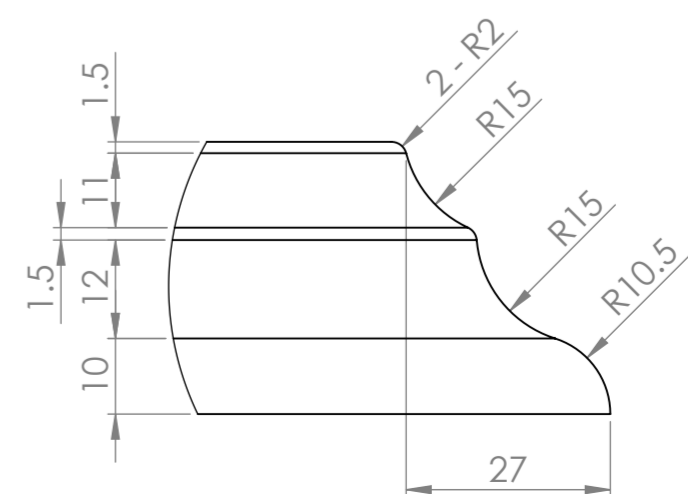

Top View

Front View

Side View

Detail A

<h1>LUSSO</h1>	Product Name	Charsley
	Product Size (mm)	800 x 550 x 586

All dimensions provided in millimeters.