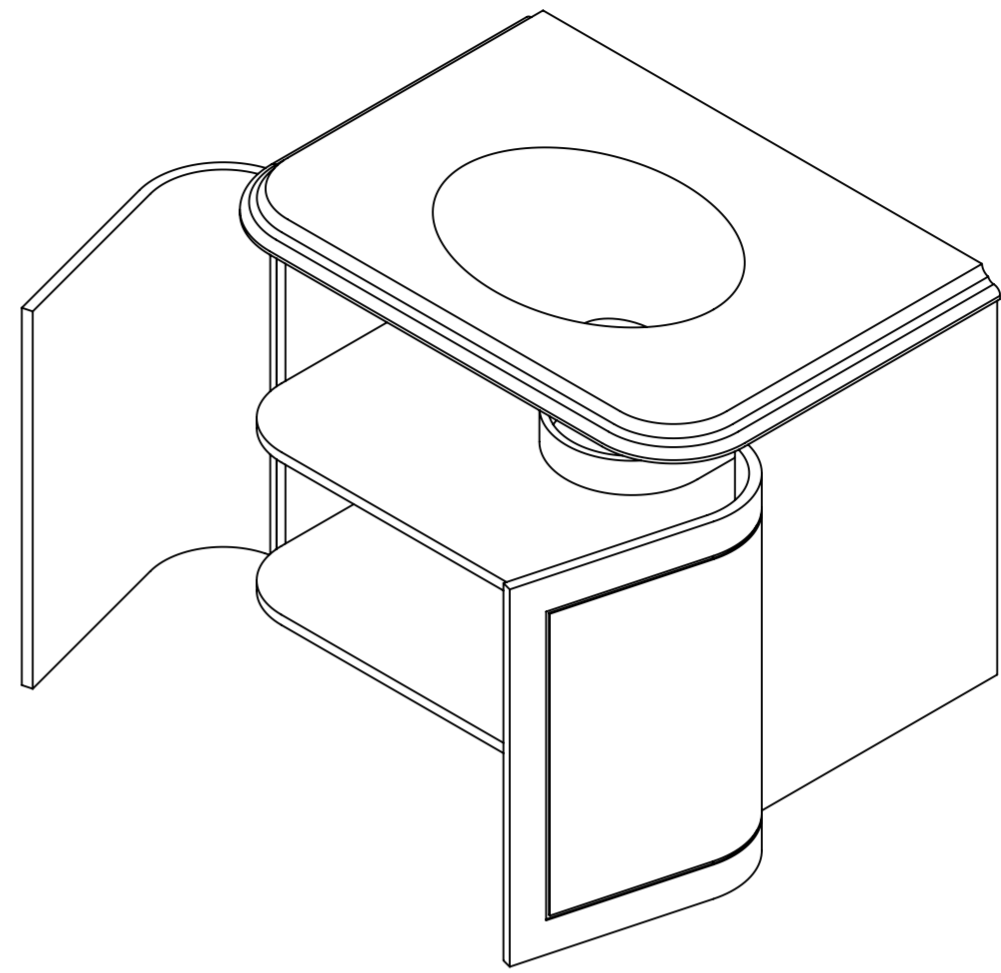

Top View

Front View

Side View

Detail A

<h1>LUSSO</h1>	Product Name	Charsley
	Product Size (mm)	800 x 550 x 586

All dimensions provided in millimeters.