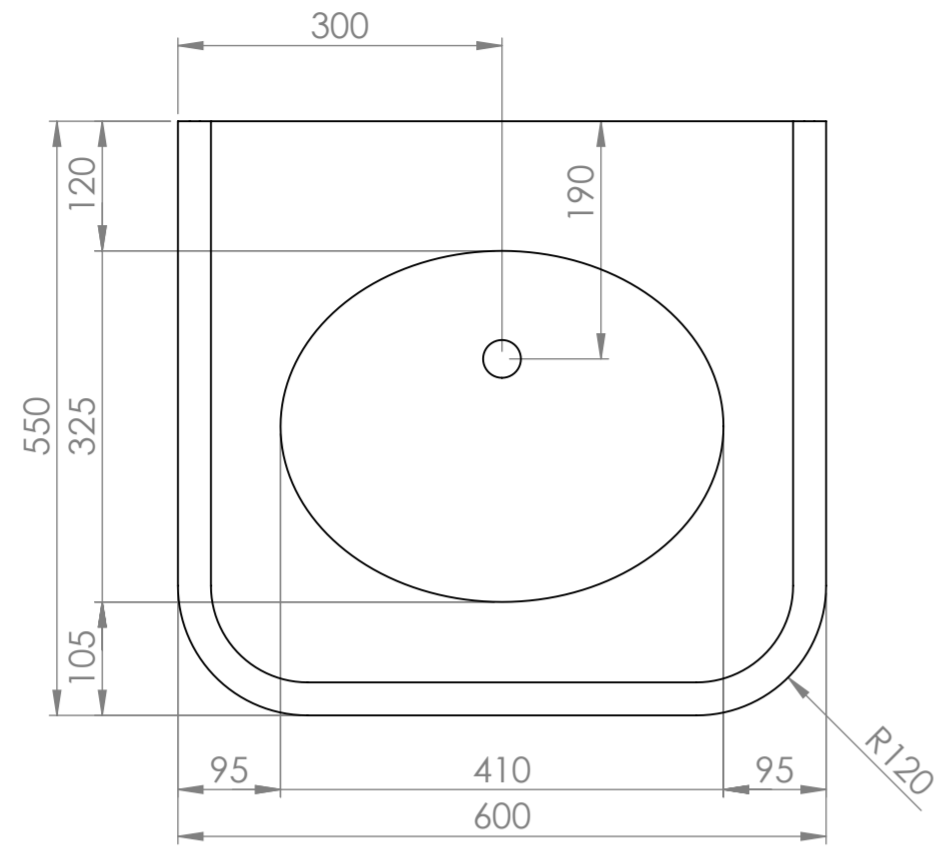

Top View

Front View

Side View

Detail A

<h1>LUSSO</h1>	Product Name	Charsley
	Product Size (mm)	600 x 550 x 586

All dimensions provided in millimeters.