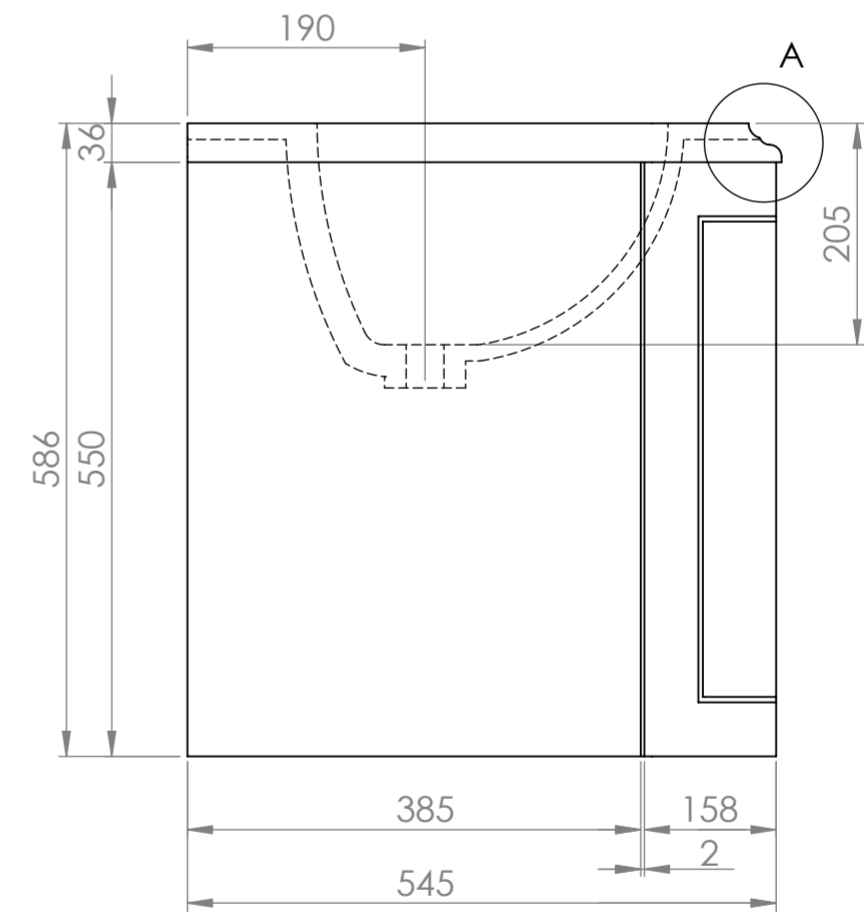

Top View

Front View

Side View

Detail A

<h1>LUSSO</h1>	Product Name	Charsley
	Product Size (mm)	600 x 550 x 586

All dimensions provided in millimeters.