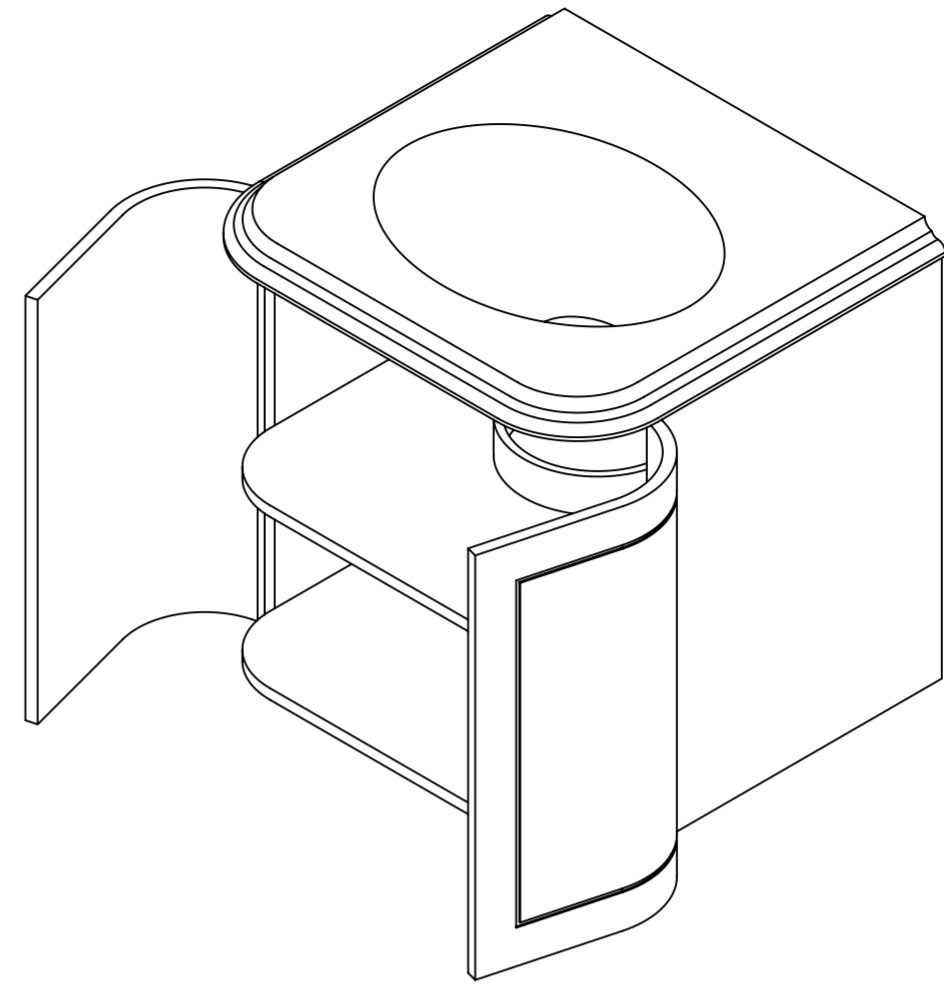

Top View

Front View

Side View

Detail A

<h1>LUSSO</h1>	Product Name	Charsley
	Product Size (mm)	600 x 550 x 586

All dimensions provided in millimeters.