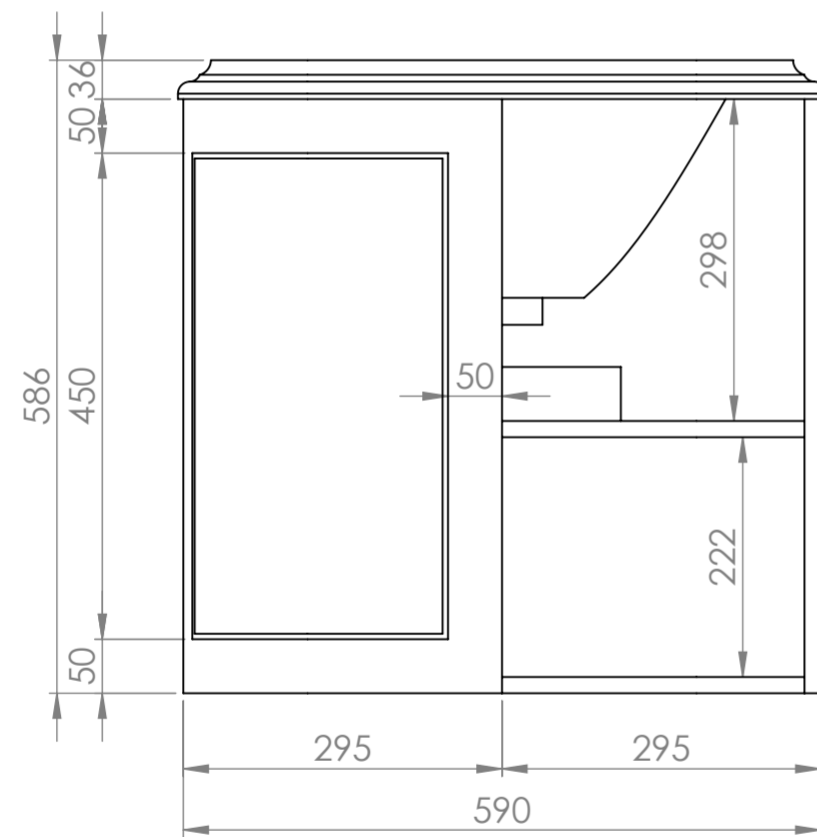

Top View

Front View

Side View

Detail A

<h1>LUSSO</h1>	Product Name	Charsley
	Product Size (mm)	600 x 550 x 586

All dimensions provided in millimeters.