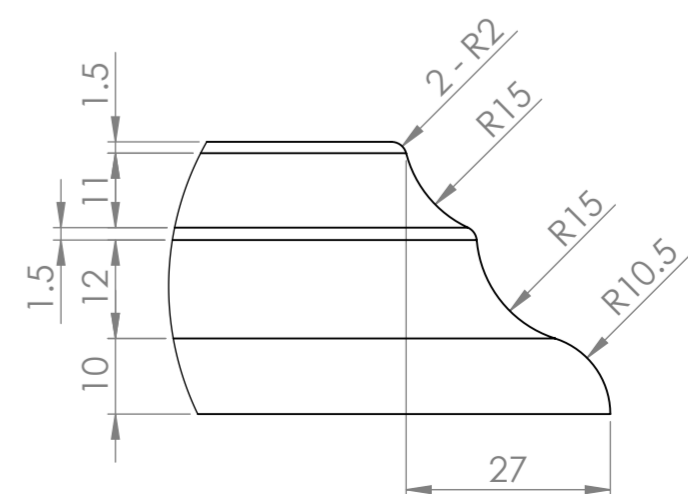

Top View

Front View

Side View

Detail A

<h1>LUSSO</h1>	Product Name	Charsley
	Product Size (mm)	600 x 550 x 586

All dimensions provided in millimeters.