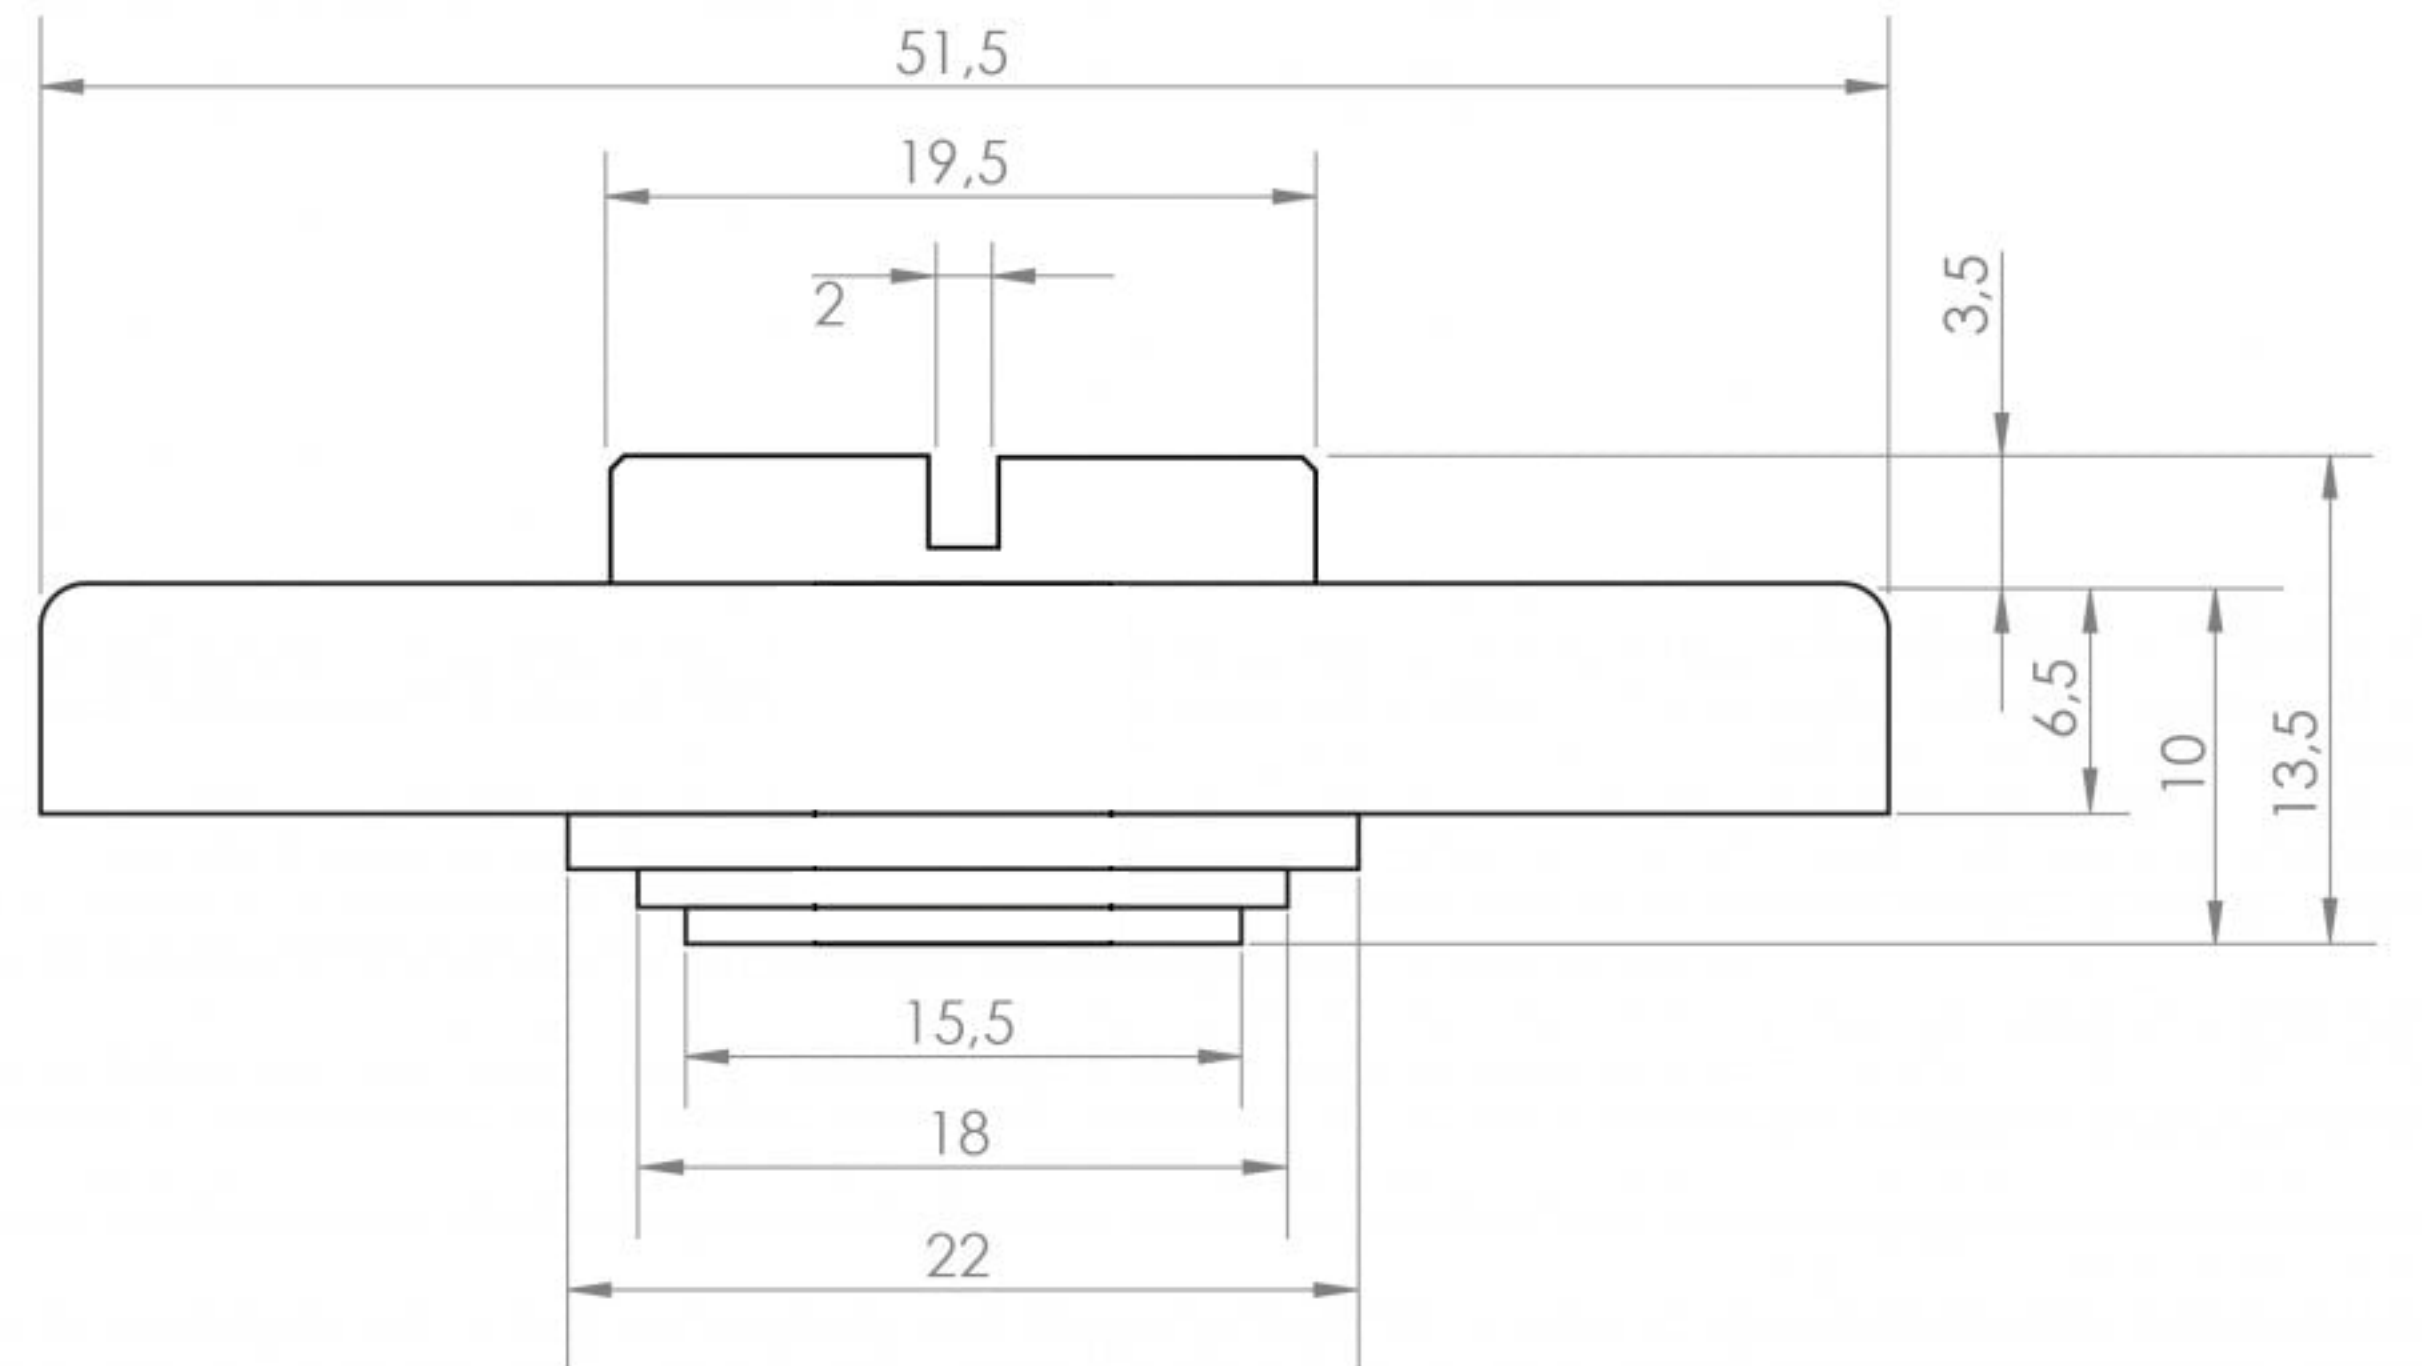

Front View

Side View

Thumbturn - Top View

Tubular Latch

LUSO

Product Name

WC Latch Set

Product Type

Internal Door Latch

All dimensions provided in millimeters.