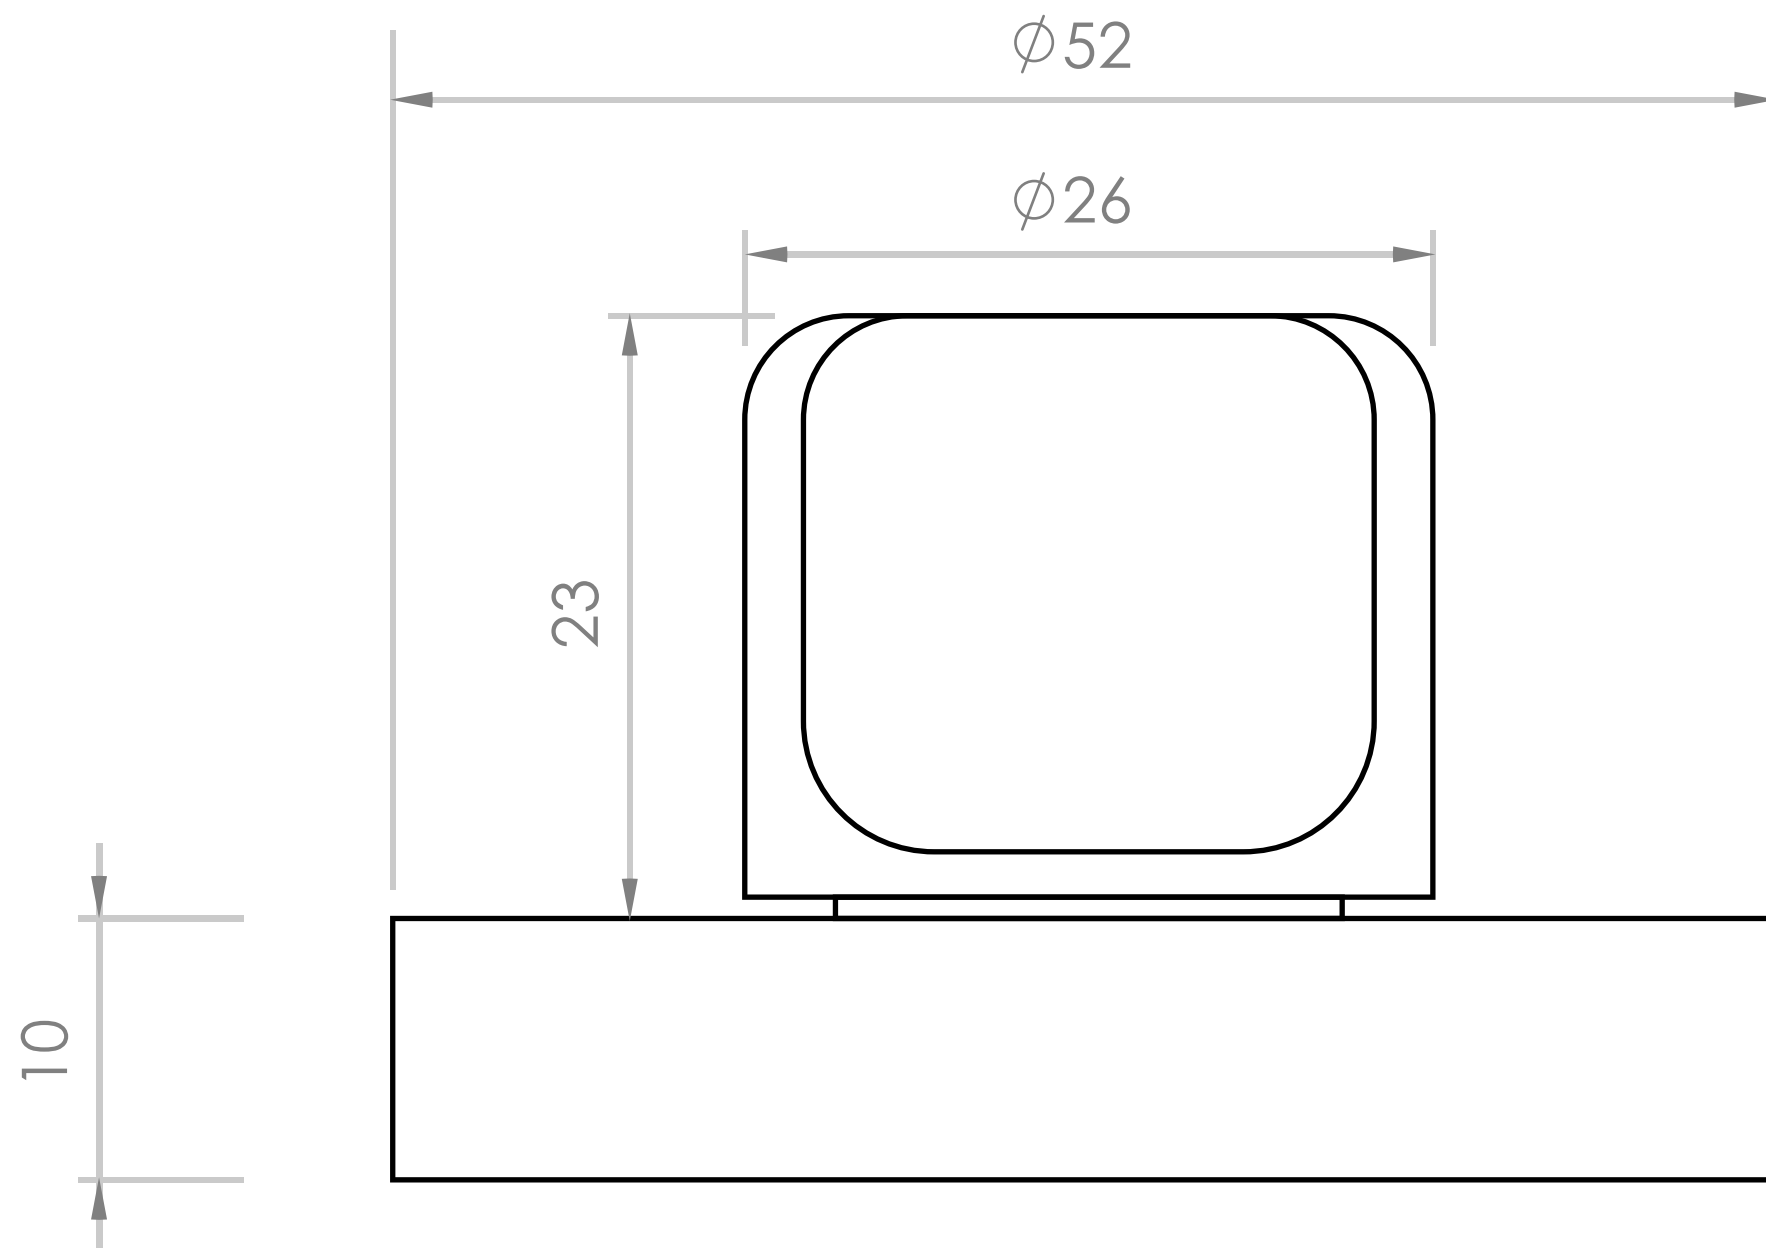

Front View

Side View

Thumbturn - Top View

Tubular Latch

LUSO

Product Name

WC Latch Set

Product Type

Internal Door Latch

All dimensions provided in millimeters.