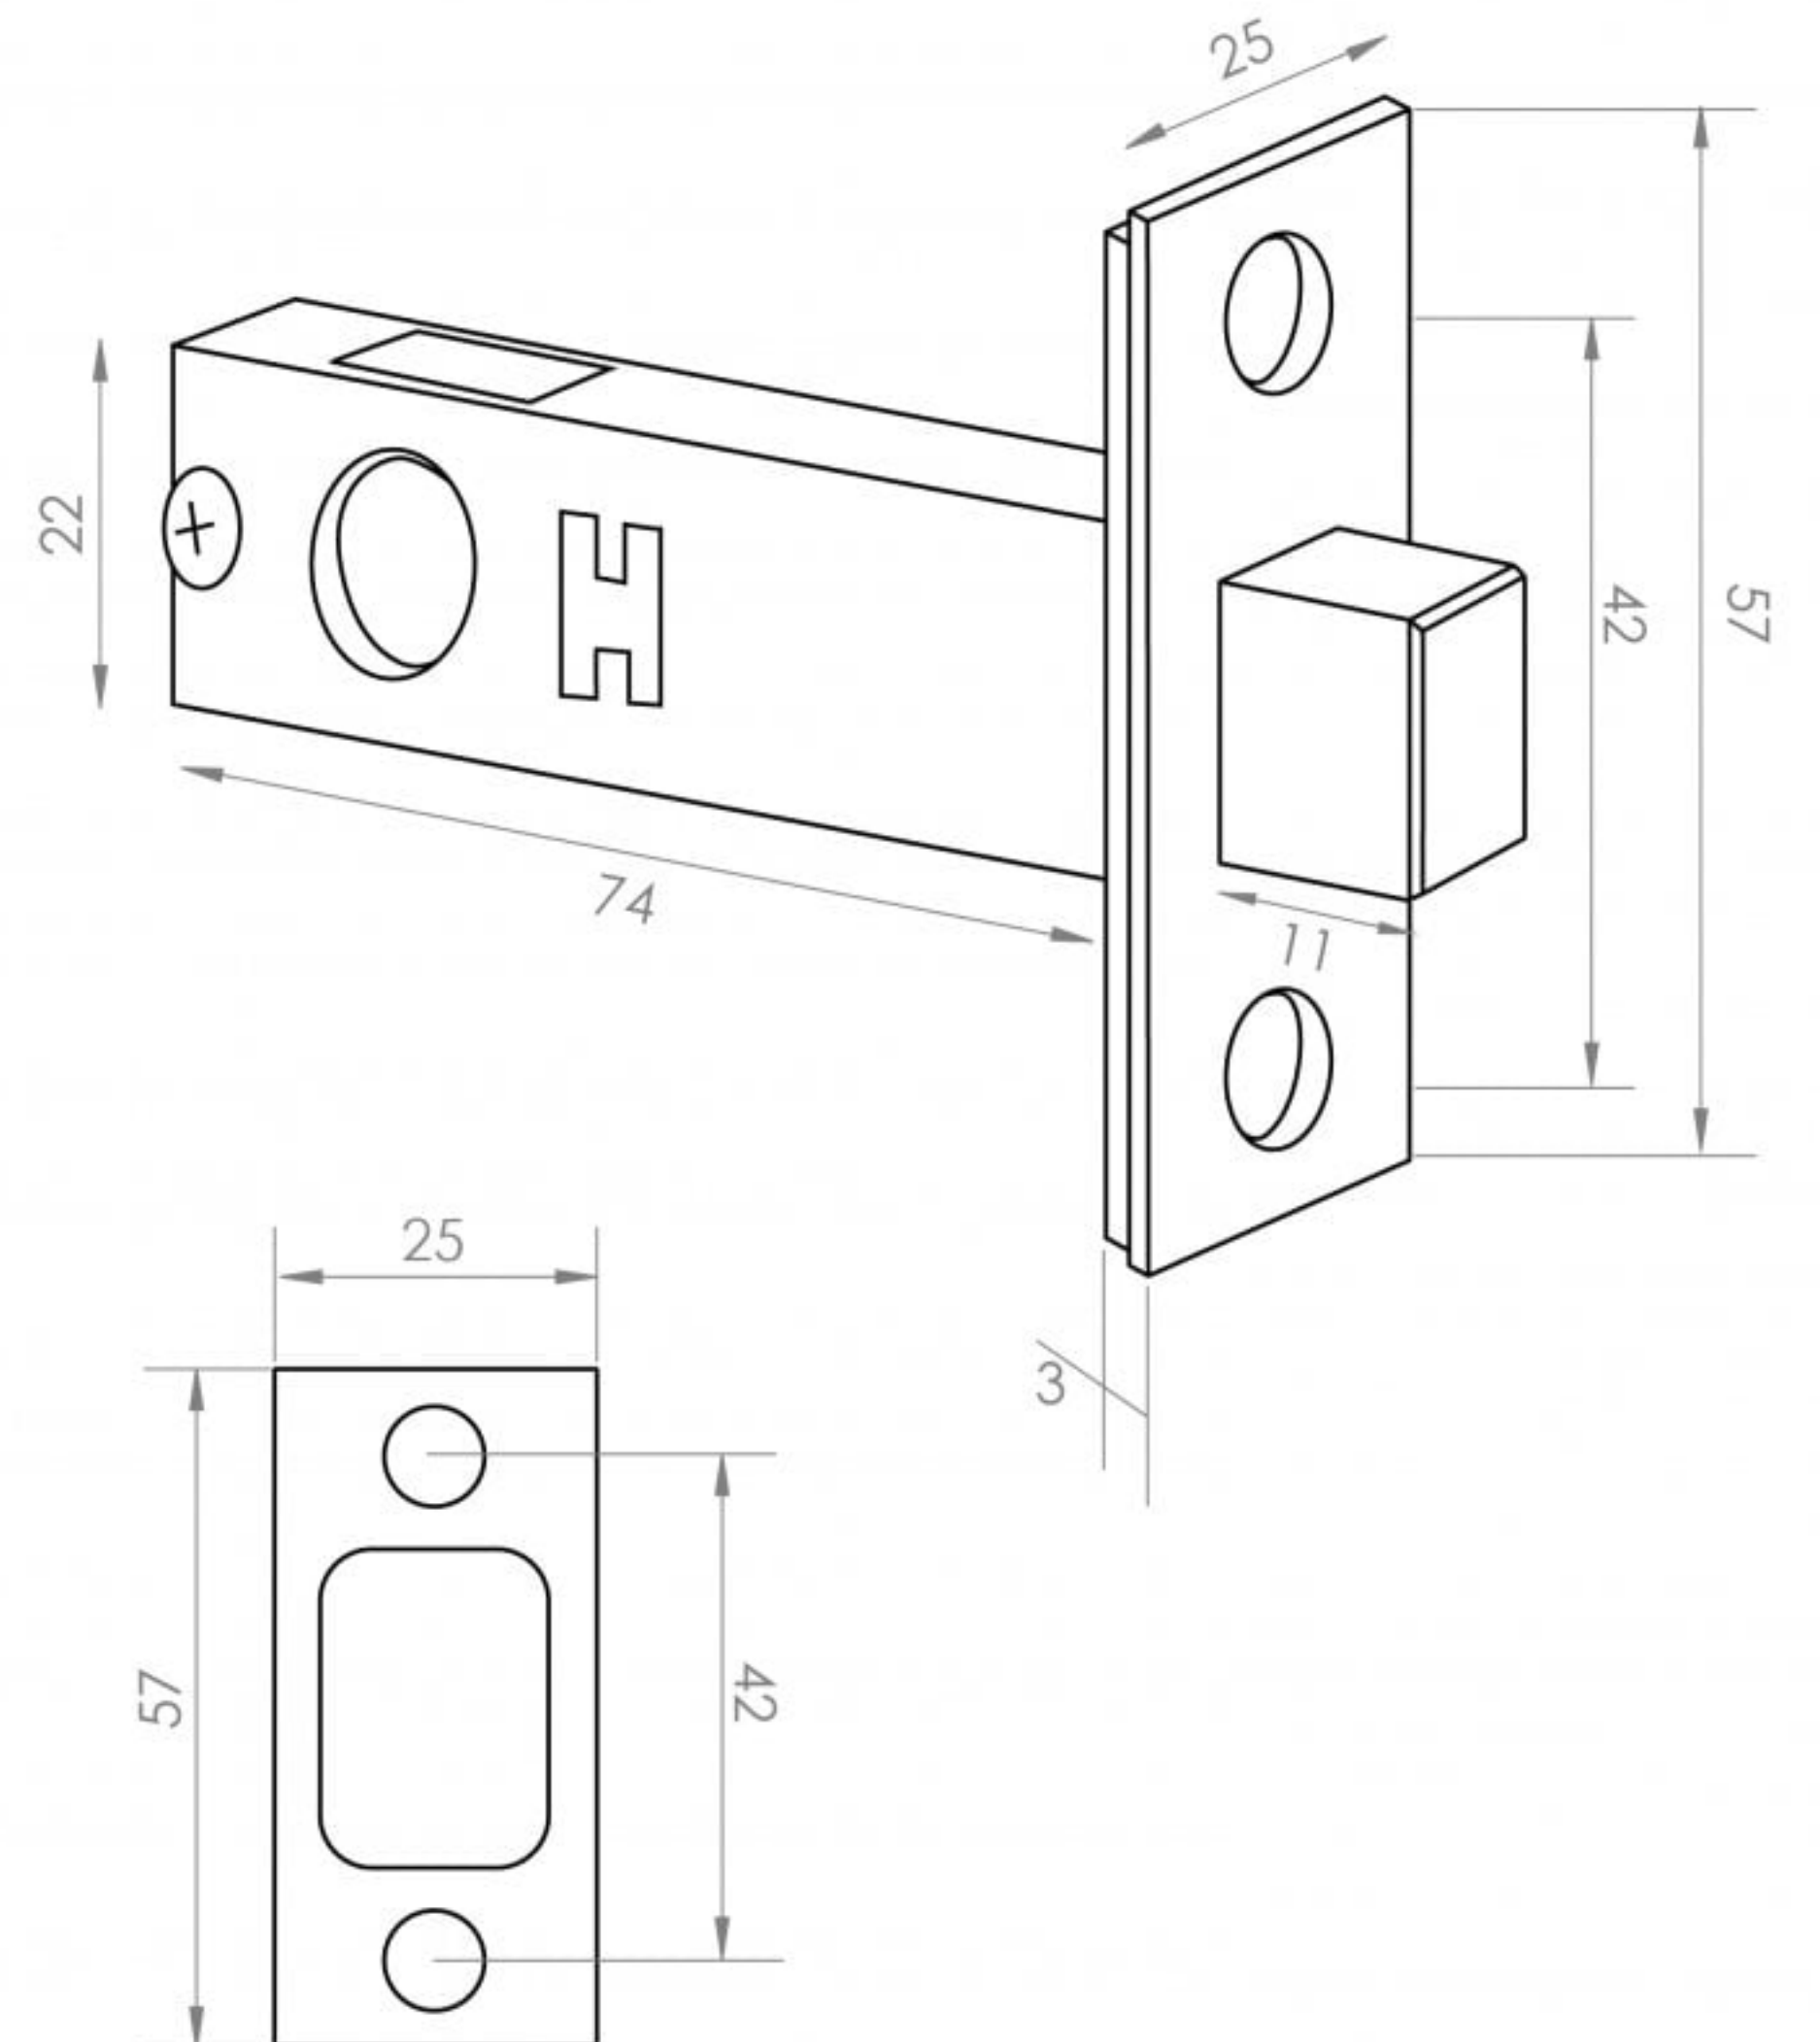

Front View

Side View

Thumbturn - Top View

Tubular Latch

LUSO

Product Name

WC Latch Set

Product Type

Internal Door Latch

All dimensions provided in millimeters.