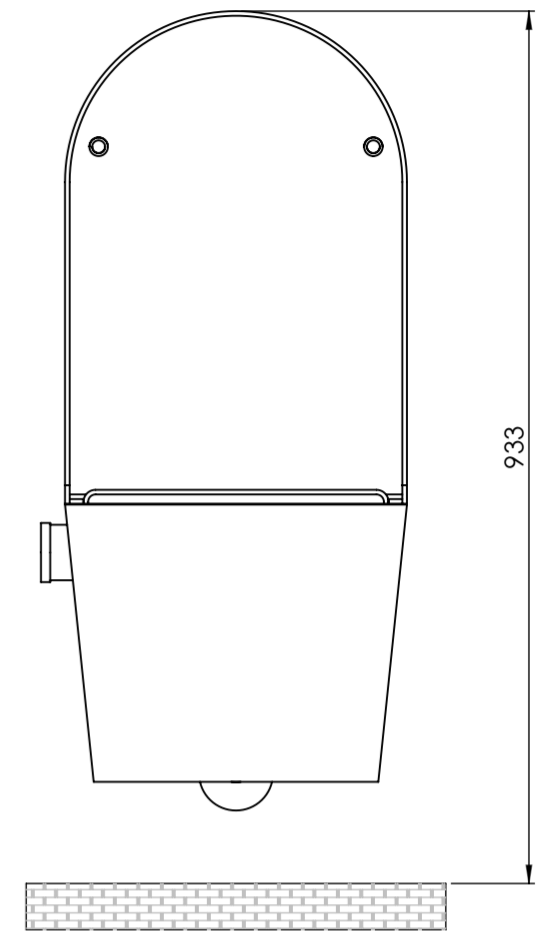

Toilet

Side View

Back View

Top View

Front View

Flush Plate

Front View

Side View

Cistern

Front View

Side View

All dimensions provided in millimeters.

**LUSO**

Product Name	Intellismart Rimless Toilet Bidet, Concealed Cistern, and Flush Plate
Style	Toilet: Wall Hung, Cistern: Concealed / Dual Flush
Material	
Toilet	Ceramic
Cistern	Insulated Plastic
Flush Plate	Stainless Steel
Size, mm	593 x 396 x 410