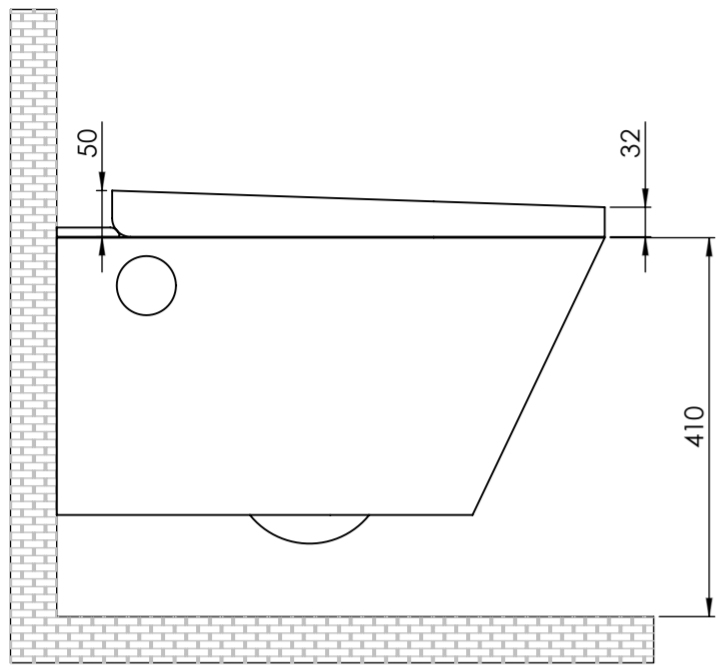

Toilet

Side View

Back View

Top View

Front View

Flush Plate

Front View

Side View

Cistern

Front View

Side View

All dimensions provided in millimeters.

**LUSO**

Product Name	Intellismart Rimless Toilet Bidet, Concealed Cistern, and Flush Plate
Style	Toilet: Wall Hung, Cistern: Concealed / Dual Flush
Material	
Toilet	Ceramic
Cistern	Insulated Plastic
Flush Plate	Stainless Steel
Size, mm	593 x 396 x 410