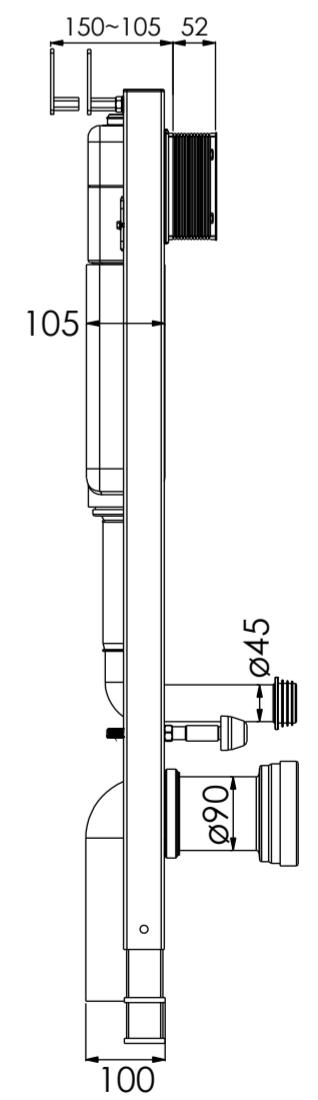

Toilet

Side View

Back View

Top View

Front View

Flush Plate

Front View

Side View

Cistern

Front View

Side View

All dimensions provided in millimeters.

**LUSO**

Product Name	Intellismart Rimless Toilet Bidet, Concealed Cistern, and Flush Plate
Style	Toilet: Wall Hung, Cistern: Concealed / Dual Flush
Material	
Toilet	Ceramic
Cistern	Insulated Plastic
Flush Plate	Stainless Steel
Size, mm	593 x 396 x 410