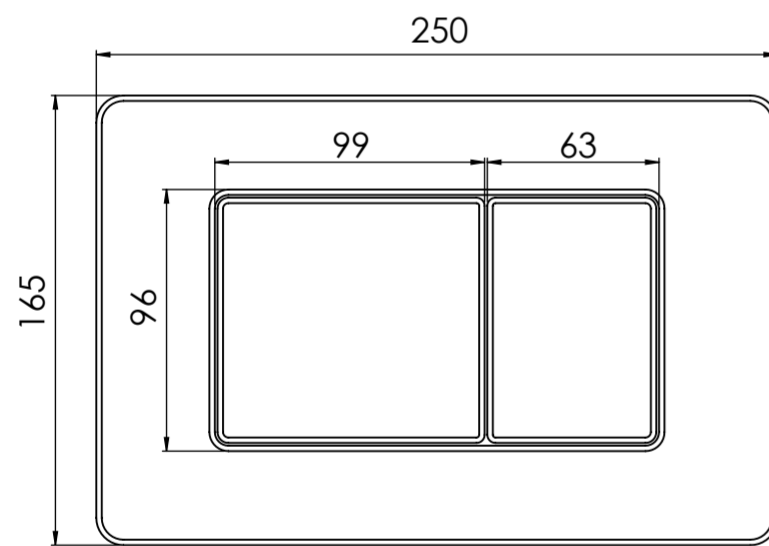

Toilet

Side View

Back View

Top View

Front View

Flush Plate

Front View

Side View

Cistern

Front View

Side View

All dimensions provided in millimeters.

**LUSO**

Product Name	Intellismart Rimless Toilet Bidet, Concealed Cistern, and Flush Plate
Style	Toilet: Wall Hung, Cistern: Concealed / Dual Flush
Material	
Toilet	Ceramic
Cistern	Insulated Plastic
Flush Plate	Stainless Steel
Size, mm	593 x 396 x 410