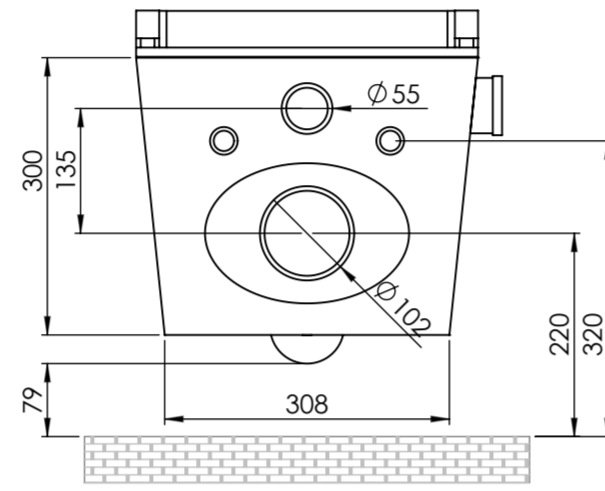

Toilet

Side View

Back View

Top View

Front View

Flush Plate

Front View

Side View

Cistern

Front View

Side View

All dimensions provided in millimeters.

**LUSO**

Product Name	Intellismart Rimless Toilet Bidet, Concealed Cistern, and Flush Plate
Style	Toilet: Wall Hung, Cistern: Concealed / Dual Flush
Material	
Toilet	Ceramic
Cistern	Insulated Plastic
Flush Plate	Stainless Steel
Size, mm	593 x 396 x 410