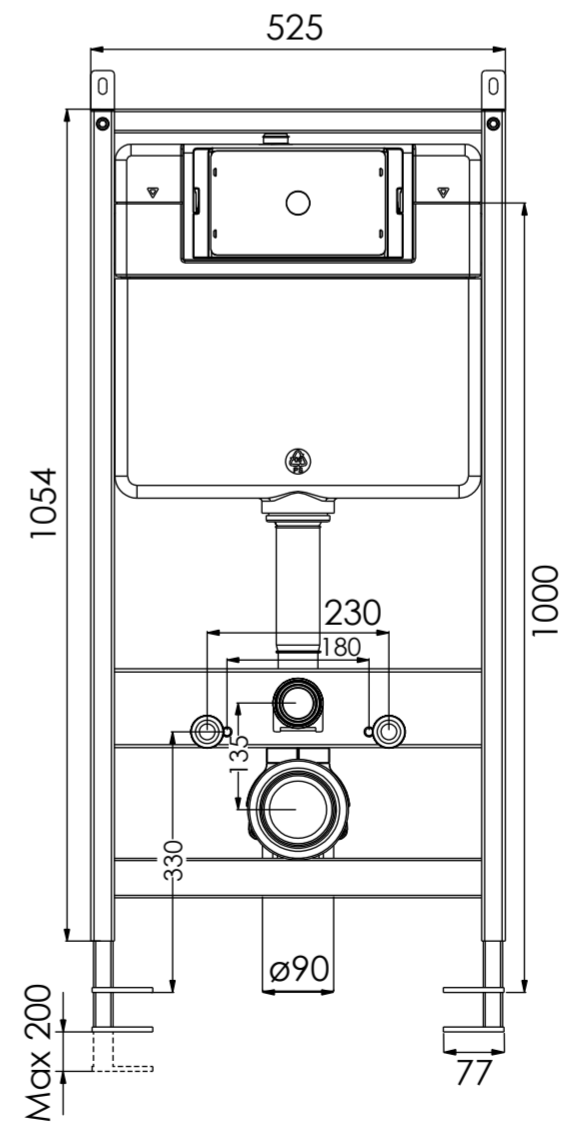

Toilet

Side View

Back View

Top View

Front View

Flush Plate

Front View

Side View

Cistern

Front View

Side View

All dimensions provided in millimeters.

**LUSO**

Product Name	Intellismart Rimless Toilet Bidet, Concealed Cistern, and Flush Plate
Style	Toilet: Wall Hung, Cistern: Concealed / Dual Flush
Material	
Toilet	Ceramic
Cistern	Insulated Plastic
Flush Plate	Stainless Steel
Size, mm	593 x 396 x 410