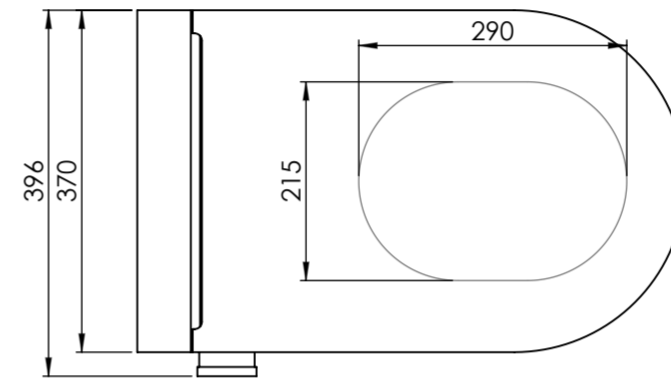

Toilet

Side View

Back View

Top View

Front View

Flush Plate

Front View

Side View

Cistern

Front View

Side View

All dimensions provided in millimeters.

**LUSO**

Product Name	Intellismart Rimless Toilet Bidet, Concealed Cistern, and Flush Plate
Style	Toilet: Wall Hung, Cistern: Concealed / Dual Flush
Material	
Toilet	Ceramic
Cistern	Insulated Plastic
Flush Plate	Stainless Steel
Size, mm	593 x 396 x 410