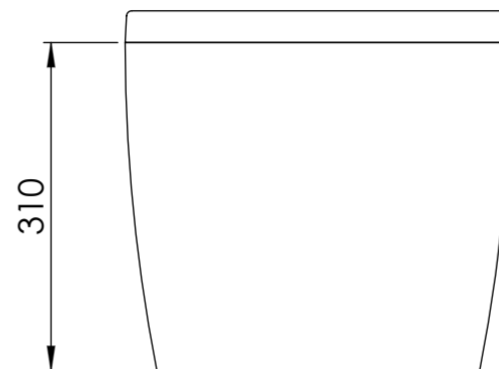

Toilet

Top View

Side View - Section View

Front View

Back View

Flush Plate

Front View

Side View

Cistern

Front View

Side View

All dimensions provided in millimeters.

**LUSO**

Product Name	Senza Toilet, Concealed Cistern, and Flush Plate
Style	Toilet: Wall Hung, Cistern: Concealed / Dual Flush
Material	
Toilet	Ceramic
Cistern	Insulated Plastic
Flush Plate	Stainless Steel
Size, mm	535 x 365 x 310