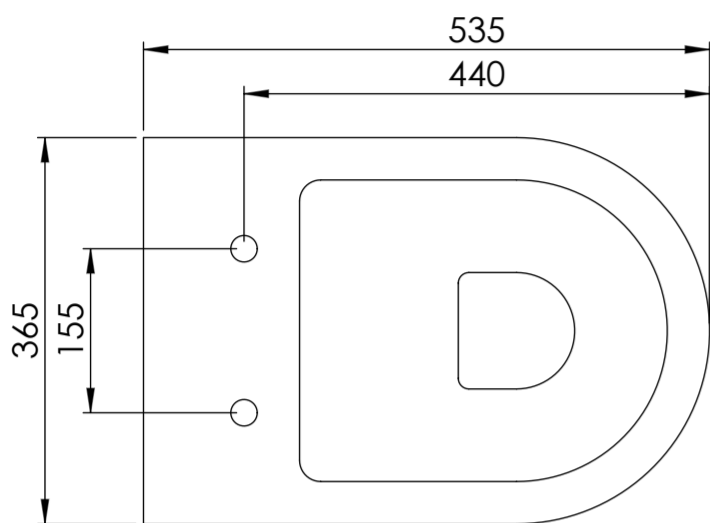

Toilet

Top View

Side View - Section View

Front View

Back View

Flush Plate

Front View

Side View

Cistern

Front View

Side View

All dimensions provided in millimeters.

**LUSO**

Product Name	Senza Toilet, Concealed Cistern, and Flush Plate
Style	Toilet: Wall Hung, Cistern: Concealed / Dual Flush
Material	
Toilet	Ceramic
Cistern	Insulated Plastic
Flush Plate	Stainless Steel
Size, mm	535 x 365 x 310