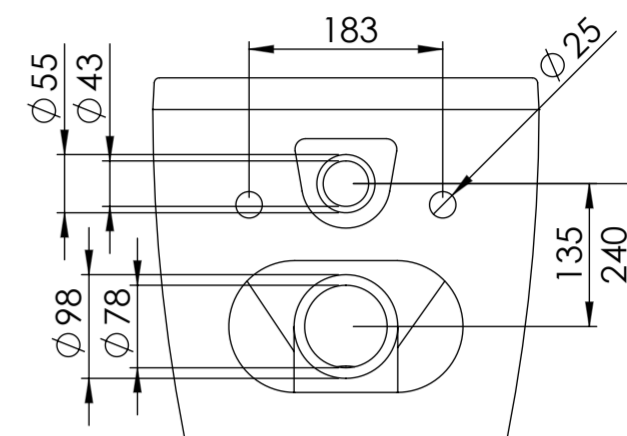

Toilet

Top View

Side View - Section View

Front View

Back View

Flush Plate

Front View

Side View

Cistern

Front View

Side View

All dimensions provided in millimeters.

**LUSO**

Product Name	Senza Toilet, Concealed Cistern, and Flush Plate
Style	Toilet: Wall Hung, Cistern: Concealed / Dual Flush
Material	
Toilet	Ceramic
Cistern	Insulated Plastic
Flush Plate	Stainless Steel
Size, mm	535 x 365 x 310