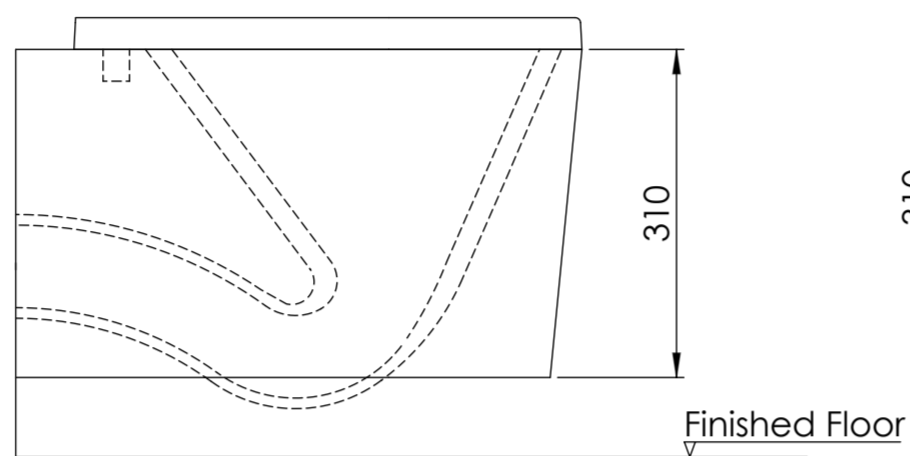

Toilet

Top View

Side View - Section View

Front View

Back View

Flush Plate

Front View

Side View

Cistern

Front View

Side View

All dimensions provided in millimeters.

**LUSO**

Product Name	Senza Toilet, Concealed Cistern, and Flush Plate
Style	Toilet: Wall Hung, Cistern: Concealed / Dual Flush
Material	
Toilet	Ceramic
Cistern	Insulated Plastic
Flush Plate	Stainless Steel
Size, mm	535 x 365 x 310