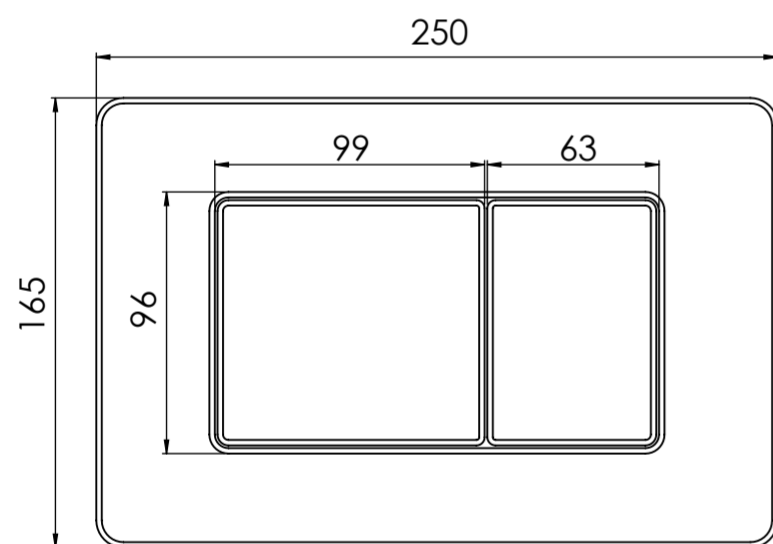

Toilet

Top View

Side View - Section View

Front View

Back View

Flush Plate

Front View

Side View

Cistern

Front View

Side View

All dimensions provided in millimeters.

**LUSO**

Product Name	Senza Toilet, Concealed Cistern, and Flush Plate
Style	Toilet: Wall Hung, Cistern: Concealed / Dual Flush
Material	
Toilet	Ceramic
Cistern	Insulated Plastic
Flush Plate	Stainless Steel
Size, mm	535 x 365 x 310