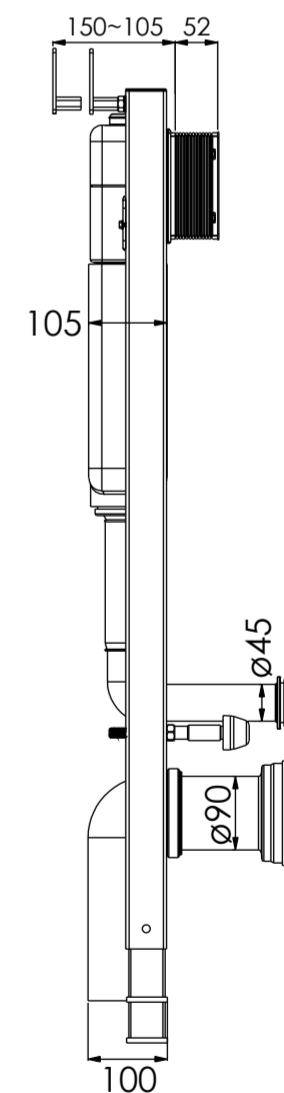

Toilet

Top View

Side View - Section View

Front View

Back View

Flush Plate

Front View

Side View

Cistern

Front View

Side View

All dimensions provided in millimeters.

**LUSO**

Product Name	Senza Toilet, Concealed Cistern, and Flush Plate
Style	Toilet: Wall Hung, Cistern: Concealed / Dual Flush
Material	
Toilet	Ceramic
Cistern	Insulated Plastic
Flush Plate	Stainless Steel
Size, mm	535 x 365 x 310