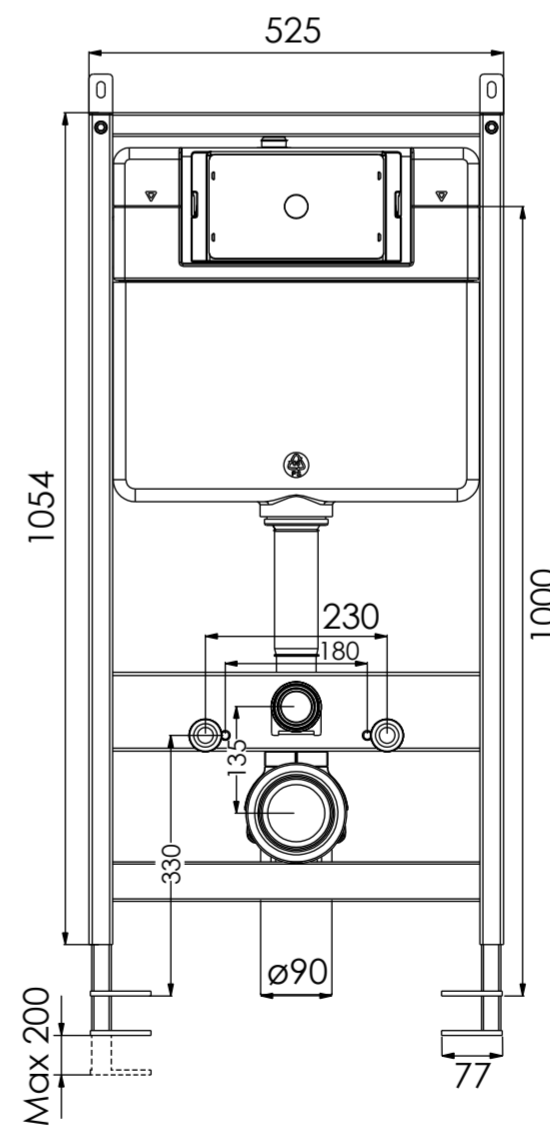

Toilet

Top View

Side View - Section View

Front View

Back View

Flush Plate

Front View

Side View

Cistern

Front View

Side View

All dimensions provided in millimeters.

**LUSO**

Product Name	Senza Toilet, Concealed Cistern, and Flush Plate
Style	Toilet: Wall Hung, Cistern: Concealed / Dual Flush
Material	
Toilet	Ceramic
Cistern	Insulated Plastic
Flush Plate	Stainless Steel
Size, mm	535 x 365 x 310