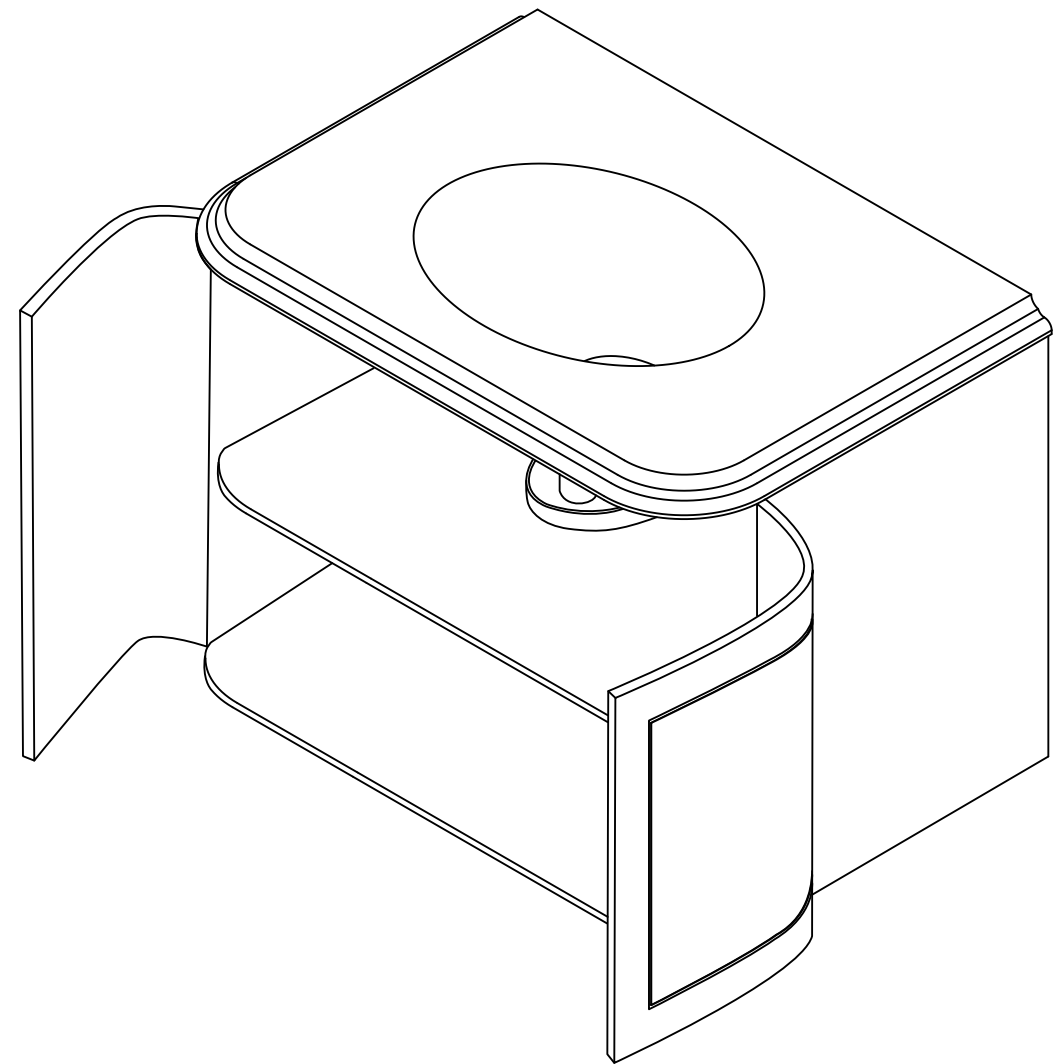

Top View

Front View

Side View

LUSSO

Product Name

Charsley

Product Size (mm)

800 x 550 x 586

All dimensions provided in millimeters.