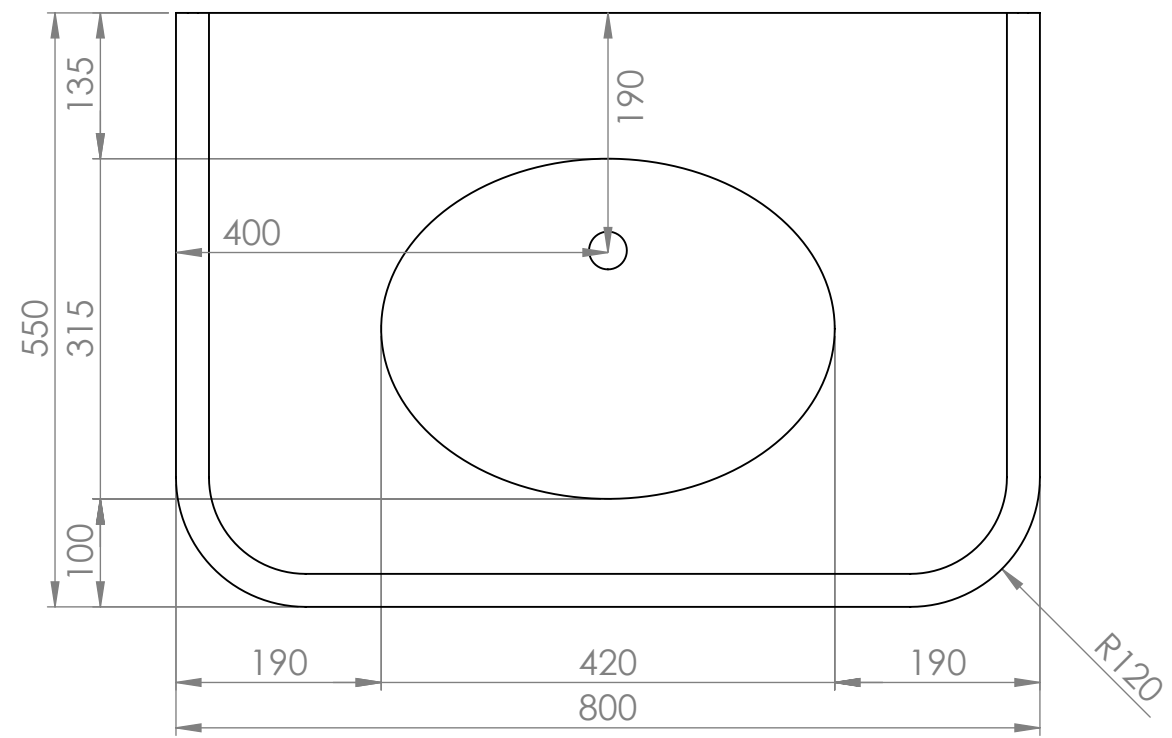

Top View

Front View

Side View

LUSSO

Product Name

Charsley

Product Size (mm)

800 x 550 x 586

All dimensions provided in millimeters.