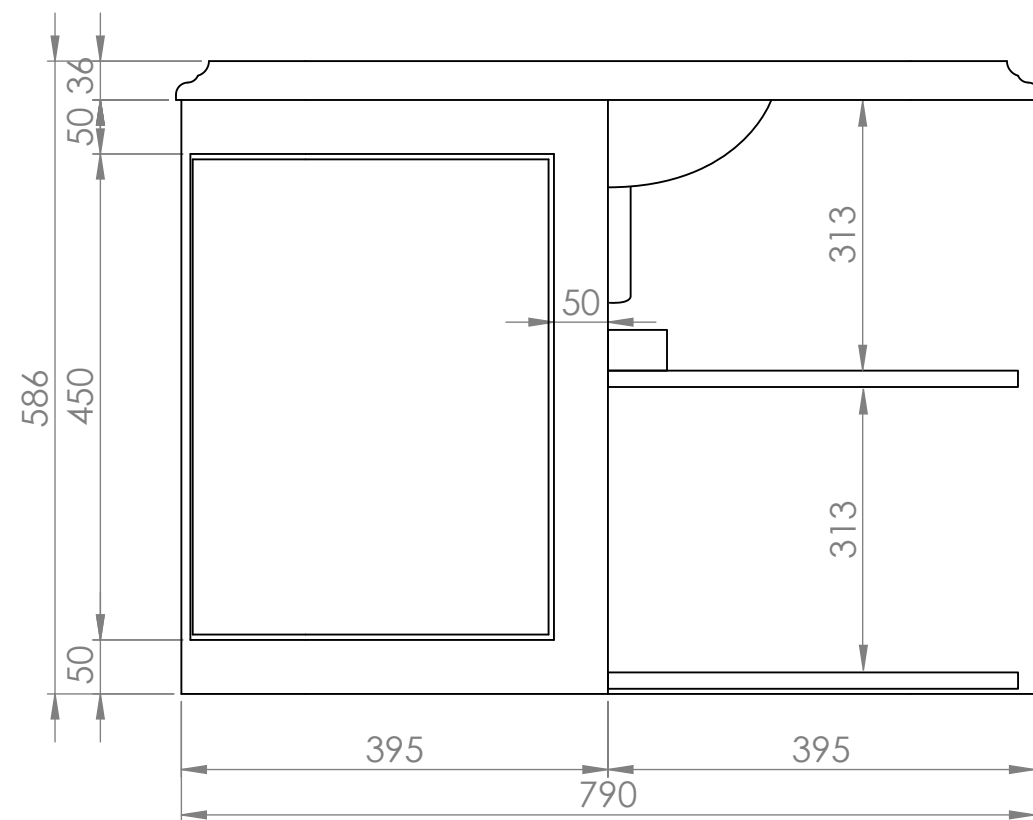

Top View

Front View

Side View

LUSSO

Product Name

Charsley

Product Size (mm)

800 x 550 x 586

All dimensions provided in millimeters.