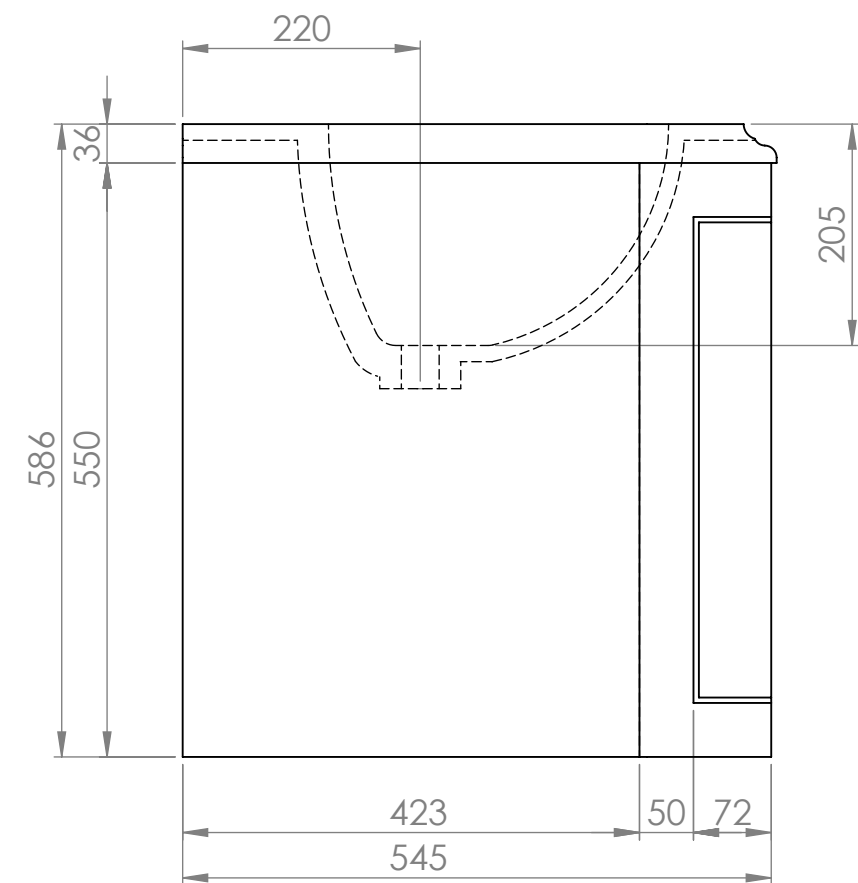

Top View

Front View

Side View

LUSSO

Product Name

Charsley

Product Size (mm)

800 x 550 x 586

All dimensions provided in millimeters.