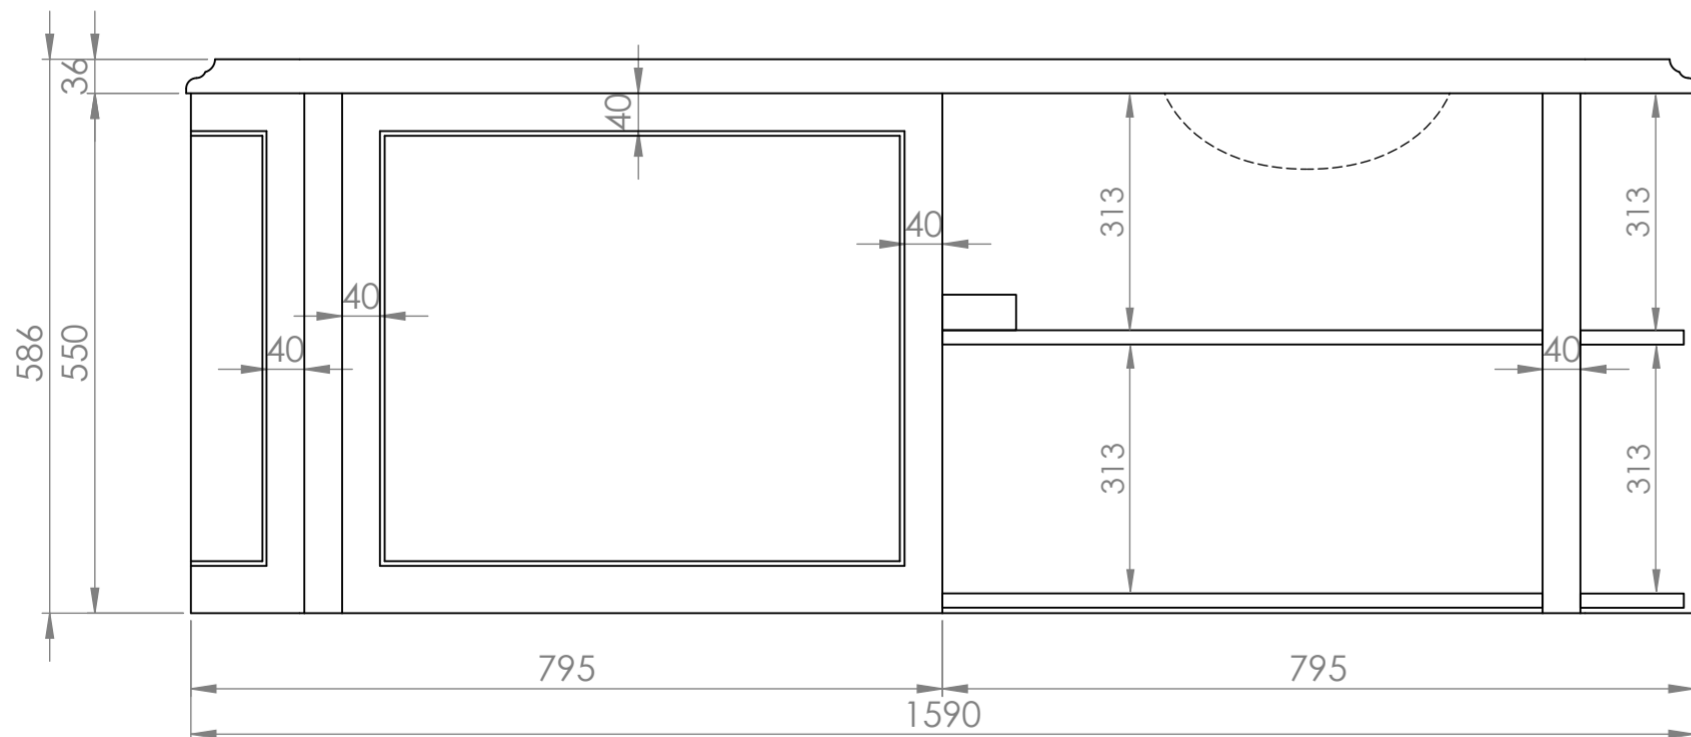

Top View

Front View

Side View

**LUSO**

Product Name

Charsley

Product Size (mm)

1600 x 550 x 586

All dimensions provided in millimeters.