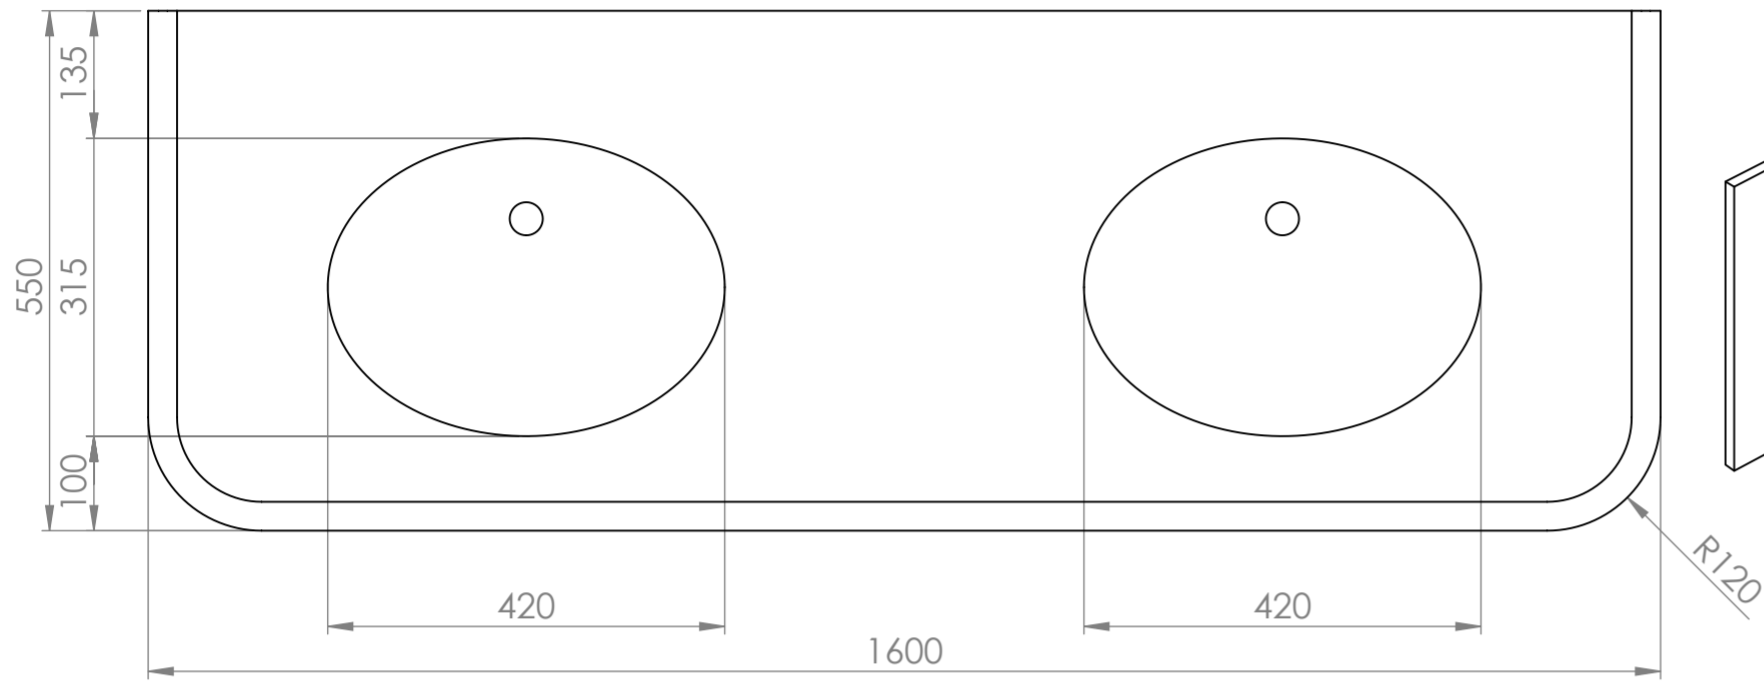

Top View

Front View

Side View

**LUSO**

Product Name

Charsley

Product Size (mm)

1600 x 550 x 586

All dimensions provided in millimeters.