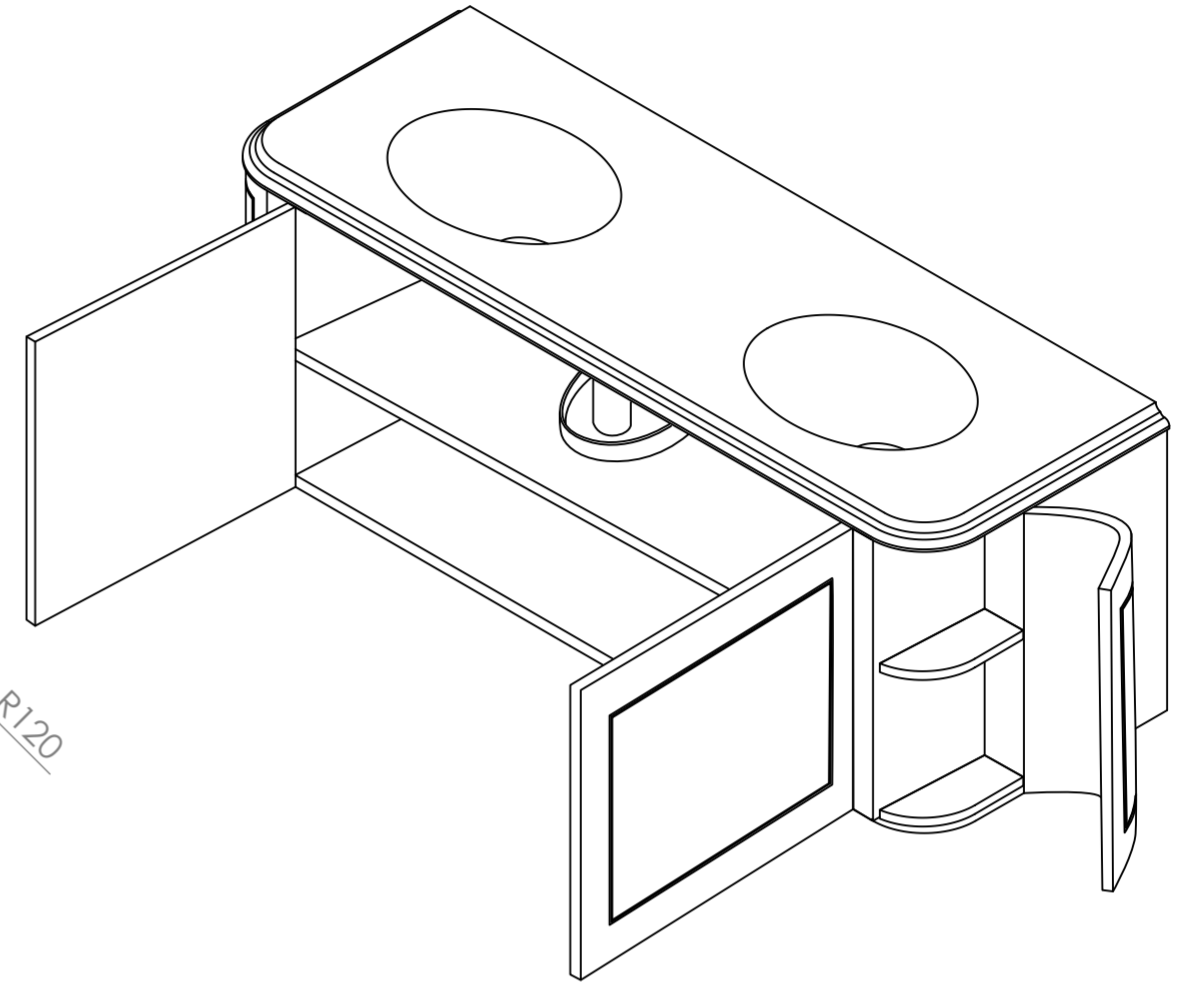

Top View

Front View

Side View

**LUSO**

Product Name

Charsley

Product Size (mm)

1600 x 550 x 586

All dimensions provided in millimeters.