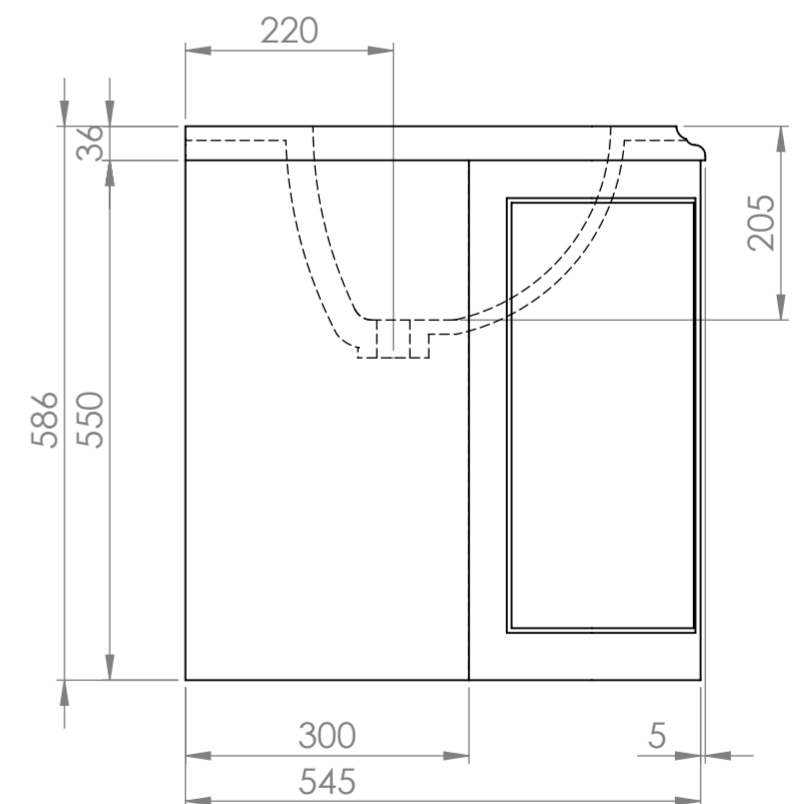

Top View

Front View

Side View

**LUSO**

Product Name

Charsley

Product Size (mm)

1600 x 550 x 586

All dimensions provided in millimeters.