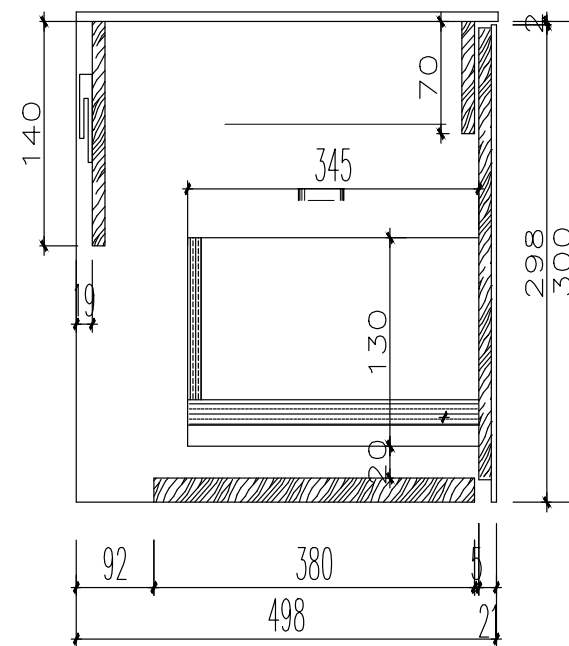

Top View

Top View - Section View

Side View - Section View

**LUSO**

Product Name	Salvator 750
Material	Porcelanosa Tile / Wood Cabinet
Size, mm	750 x 500 x 300

*All dimensions provided in millimeters.  
All vanity units are supplied with no tap hole (s). If you require a tap hole, you will need to use a standard 38mm hole-saw drill attachment.*