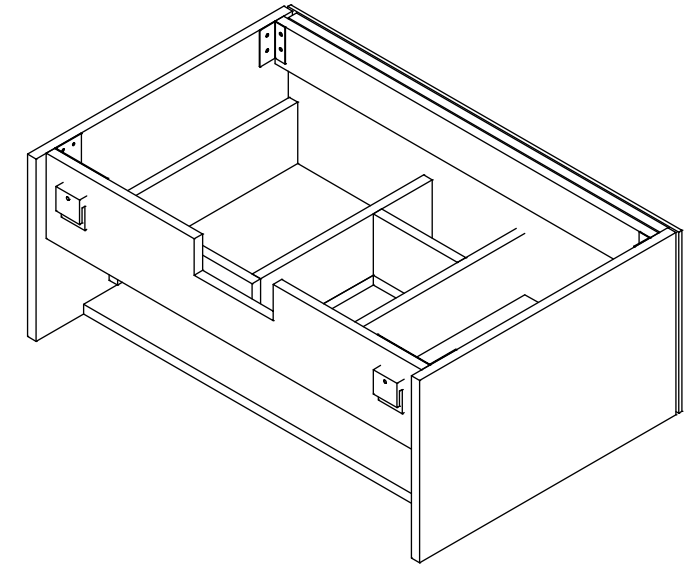

Top View

Top View - Section View

Side View - Section View

**LUSO**

Product Name	Salvator 750
Material	Porcelanosa Tile / Wood Cabinet
Size, mm	750 x 500 x 300

*All dimensions provided in millimeters.  
All vanity units are supplied with no tap hole (s). If you require a tap hole, you will need to use a standard 38mm hole-saw drill attachment.*