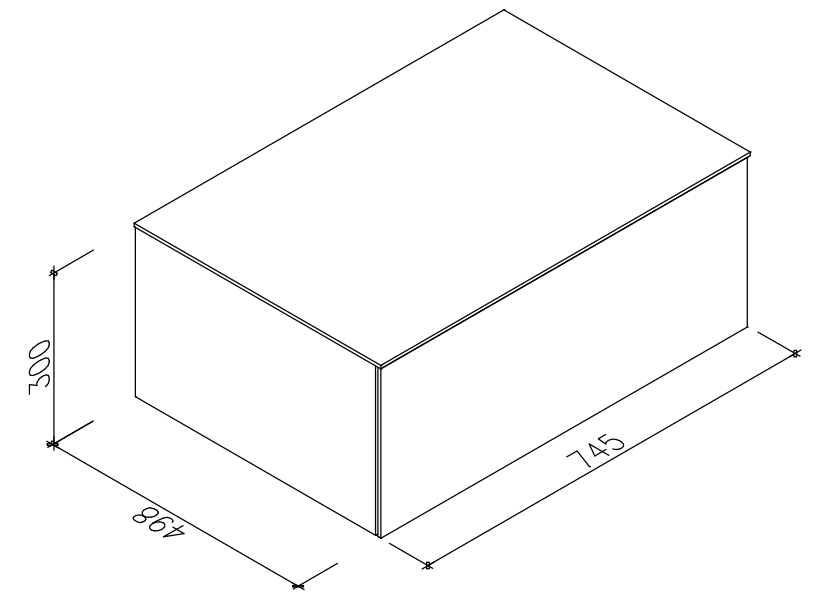

Top View

Top View - Section View

Side View - Section View

**LUSO**

Product Name	Salvator 750
Material	Porcelanosa Tile / Wood Cabinet
Size, mm	750 x 500 x 300

*All dimensions provided in millimeters.  
All vanity units are supplied with no tap hole (s). If you require a tap hole, you will need to use a standard 38mm hole-saw drill attachment.*