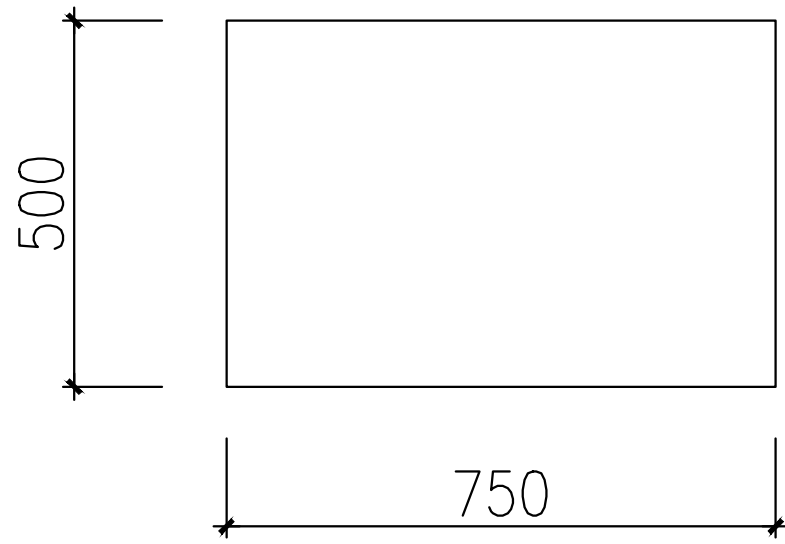

Top View

Top View - Section View

Side View - Section View

**LUSO**

Product Name	Salvator 750
Material	Porcelanosa Tile / Wood Cabinet
Size, mm	750 x 500 x 300

*All dimensions provided in millimeters.  
All vanity units are supplied with no tap hole (s). If you require a tap hole, you will need to use a standard 38mm hole-saw drill attachment.*