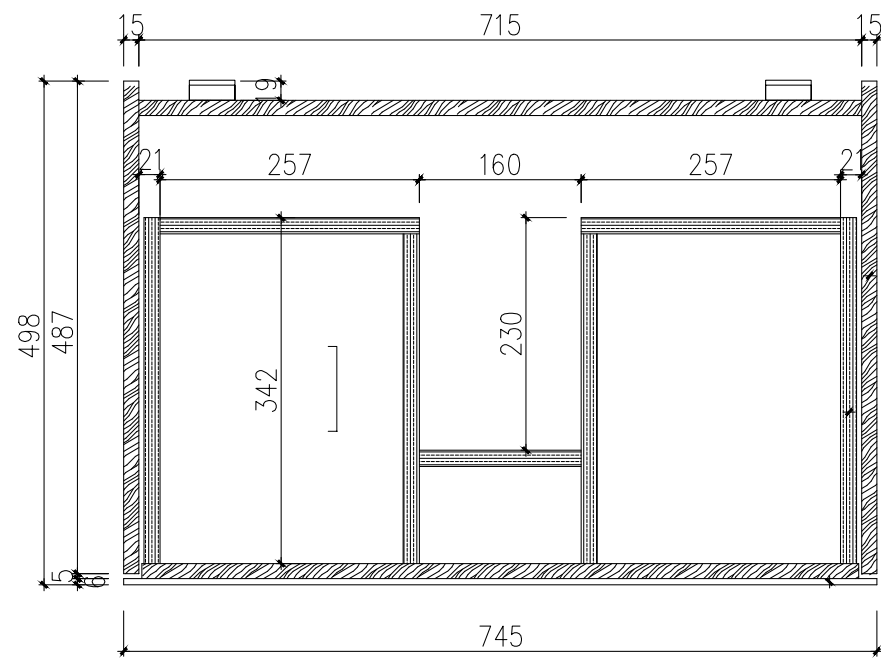

Top View

Top View - Section View

Side View - Section View

**LUSO**

Product Name	Salvator 750
Material	Porcelanosa Tile / Wood Cabinet
Size, mm	750 x 500 x 300

*All dimensions provided in millimeters.  
All vanity units are supplied with no tap hole (s). If you require a tap hole, you will need to use a standard 38mm hole-saw drill attachment.*