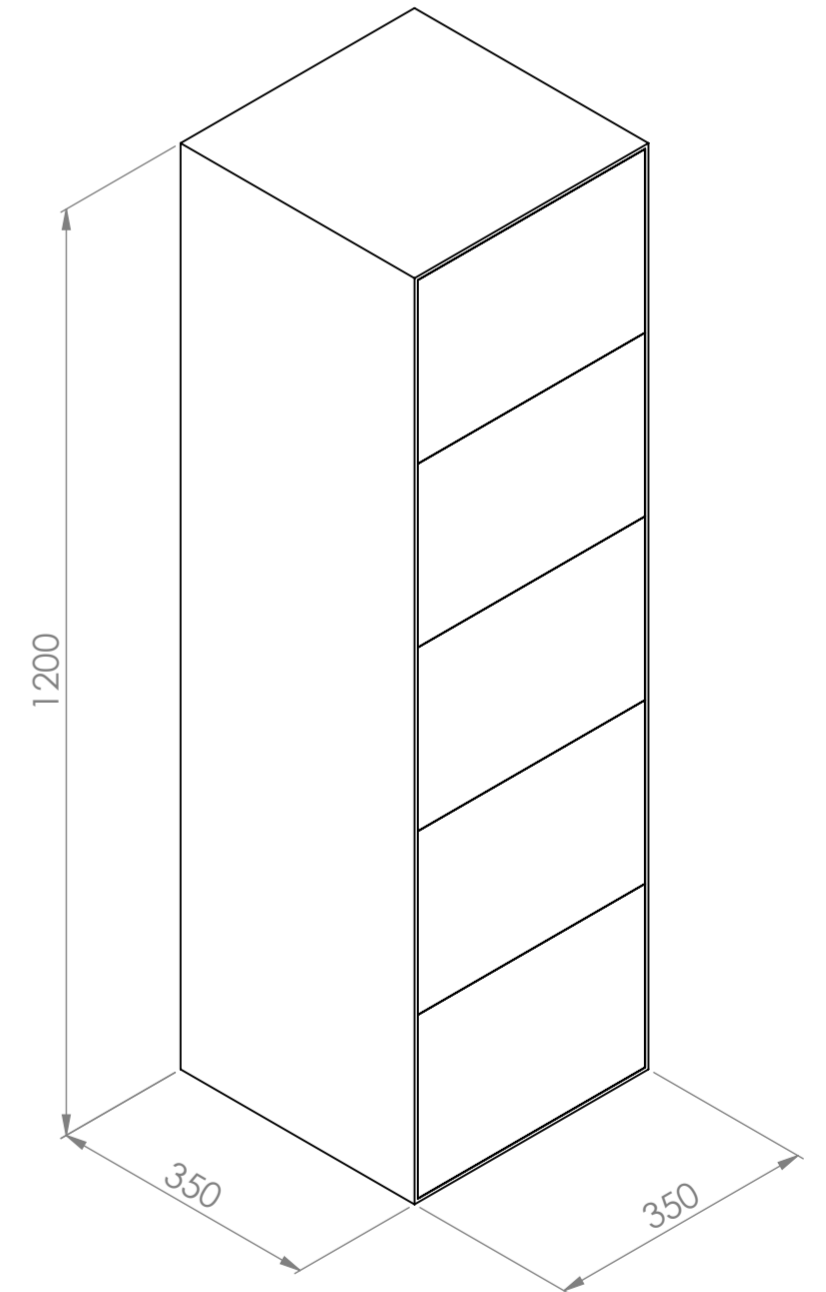

Top View - Section View

Front View

Side View - Section View

LUSO

Product Name

Zotto Storage Cabinet

Size, mm

350 x 1200 x 350

All dimensions provided in millimeters.