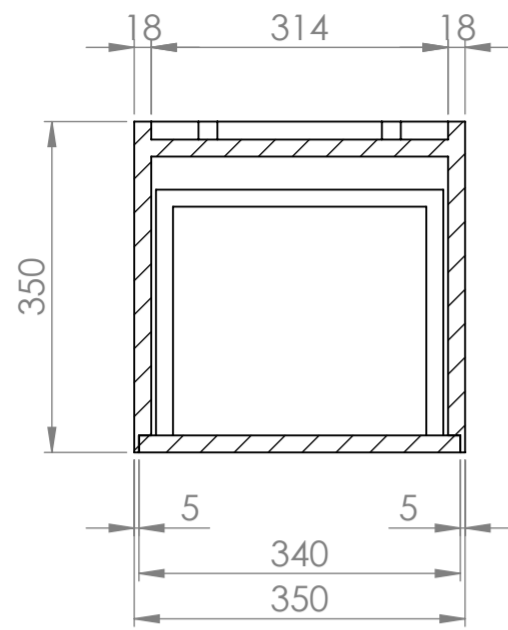

Top View - Section View

Front View

Side View - Section View

LUSO

Product Name

Zotto Storage Cabinet

Size, mm

350 x 1200 x 350

All dimensions provided in millimeters.