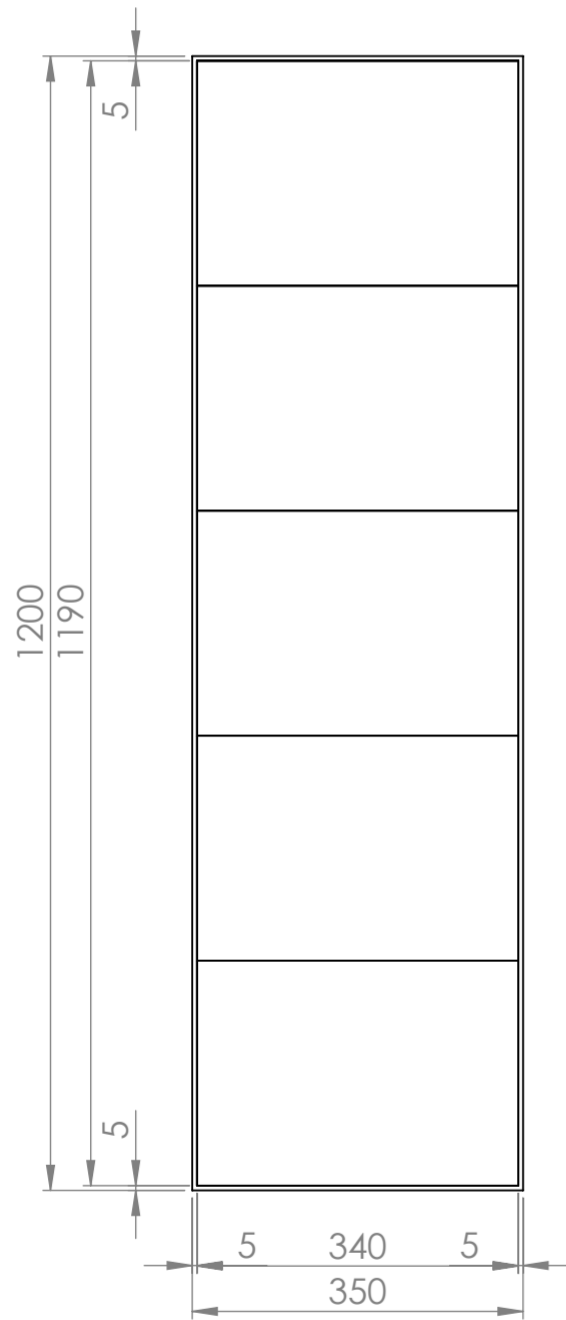

Top View - Section View

Front View

Side View - Section View

LUSO

Product Name

Zotto Storage Cabinet

Size, mm

350 x 1200 x 350

All dimensions provided in millimeters.