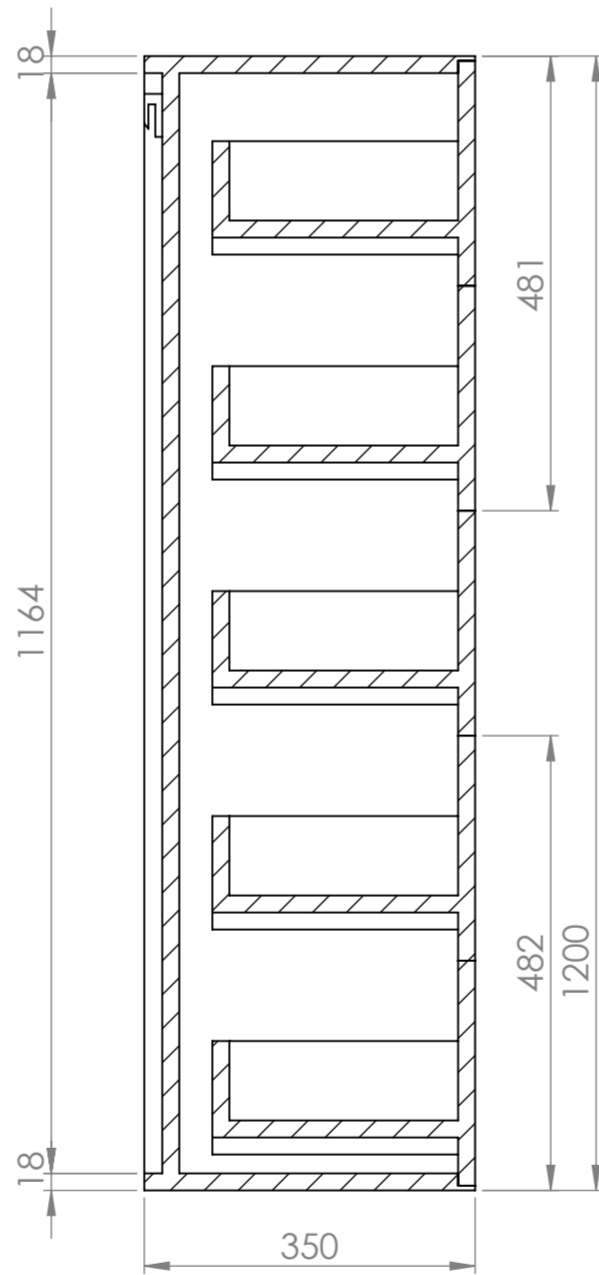

Top View - Section View

Front View

Side View - Section View

LUSO

Product Name

Zotto Storage Cabinet

Size, mm

350 x 1200 x 350

All dimensions provided in millimeters.