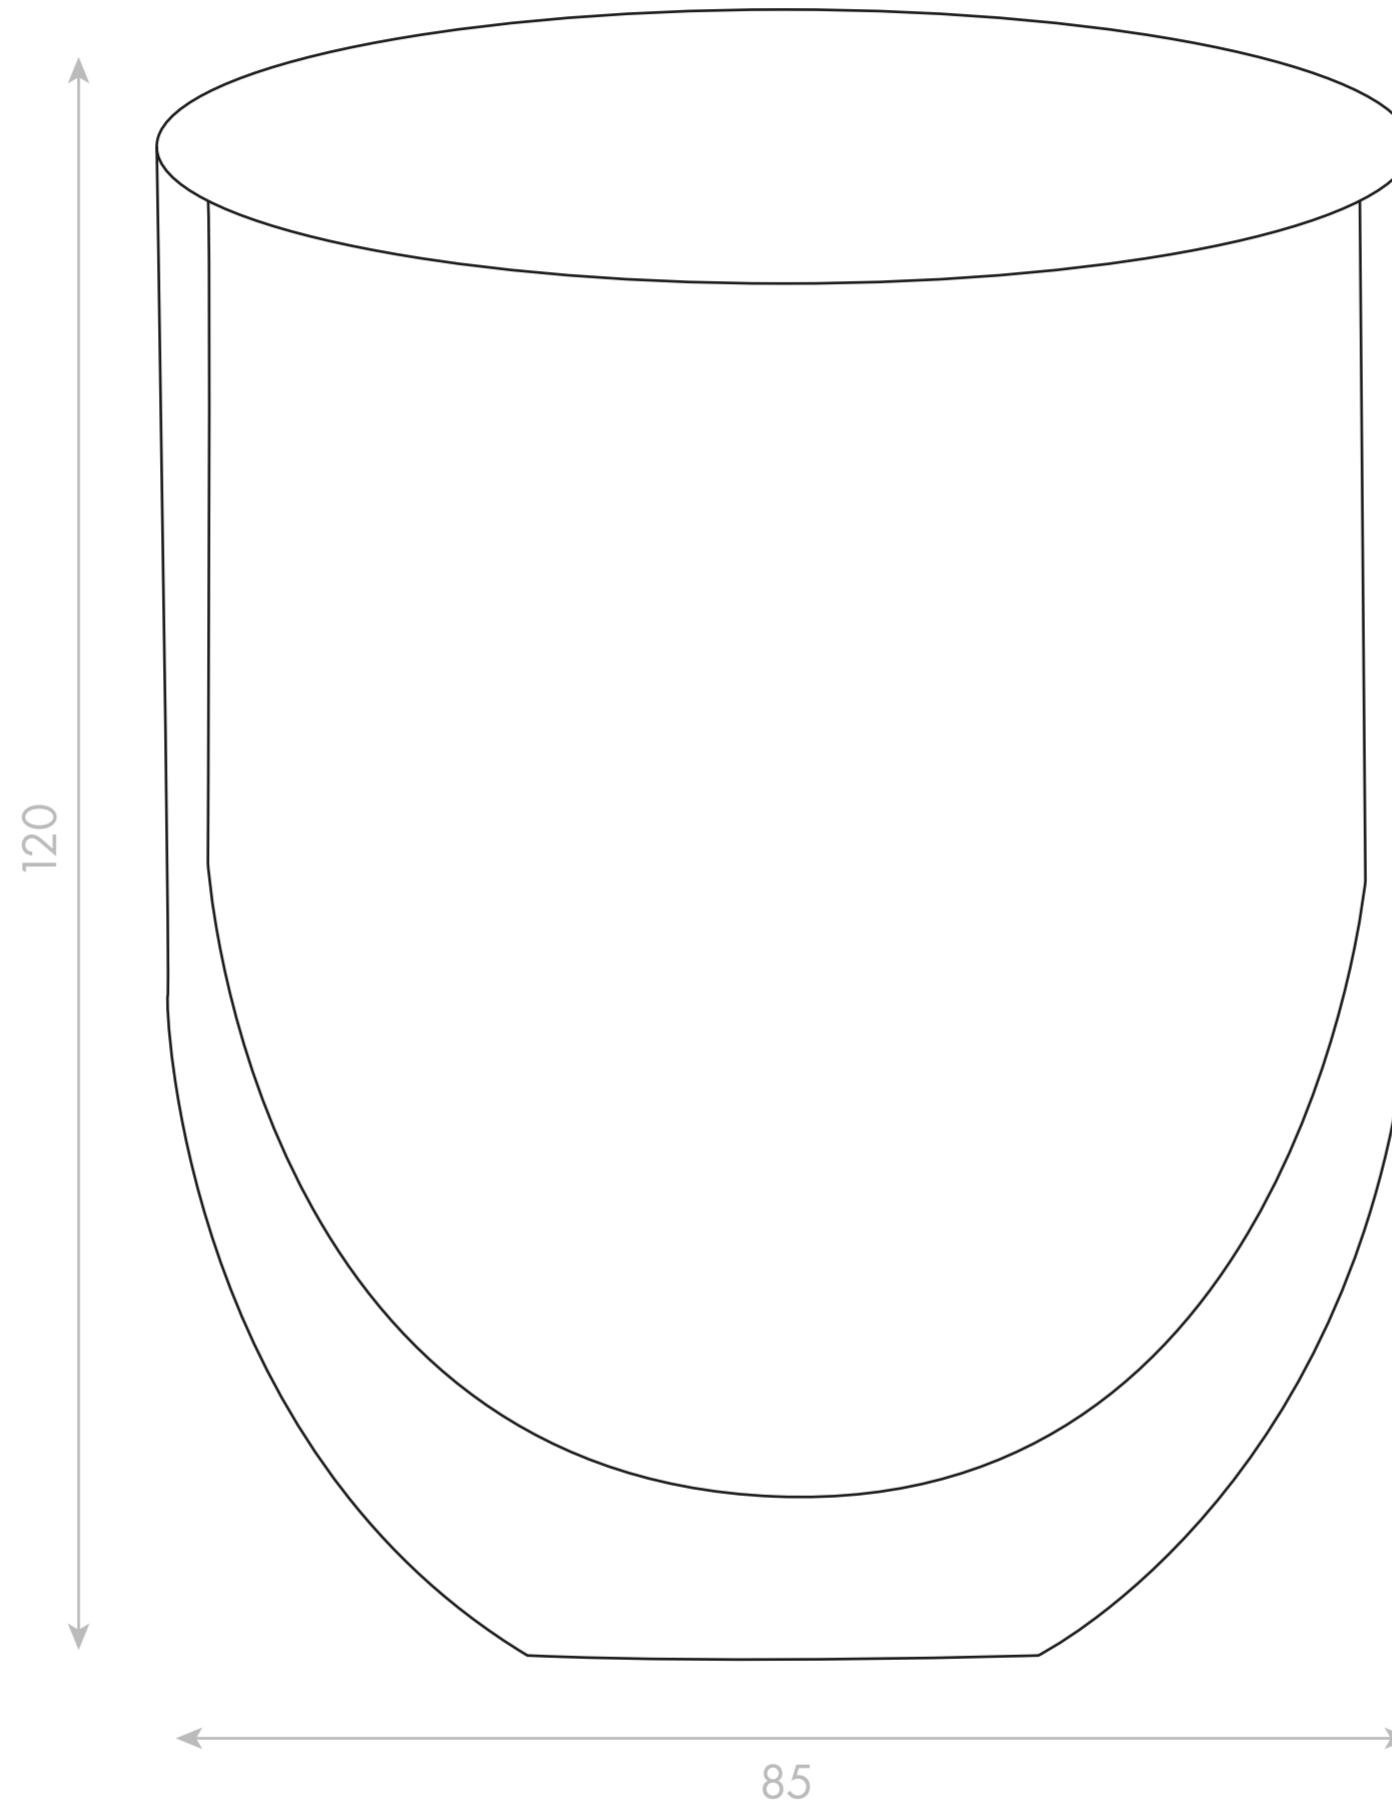

## Side View

# LUSSO

Product Name

Insulated Coffee Glass

Size, mm

85 x 120

*All dimensions provided in millimeters.*