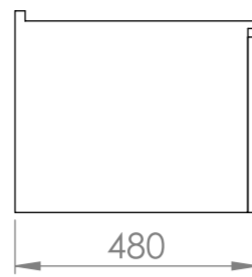

Front View

Side View

Top View

Side View

Front View (Excluding Doors)

Back View

LUSO

Product Name	Luxor 1400
Material	Stone Resin
Size, mm	1400 x 480 x 400