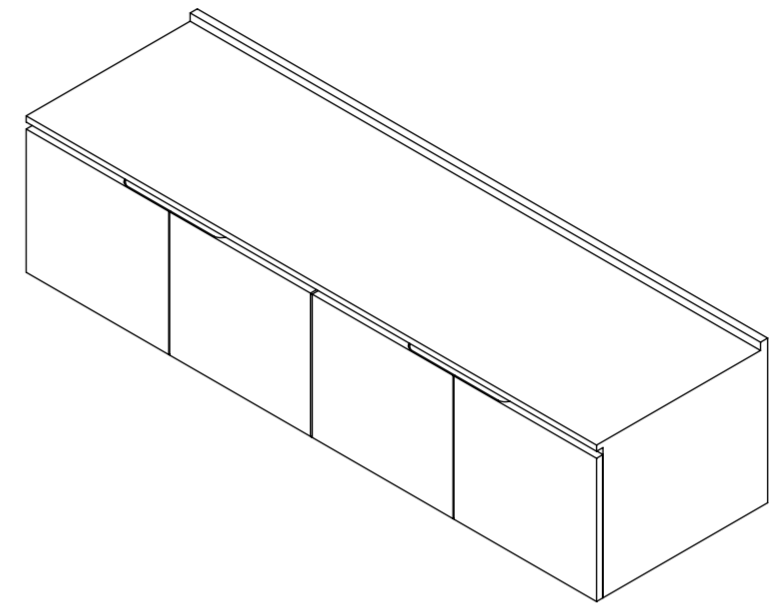

Front View

Side View

Top View

Side View

Front View (Excluding Doors)

Back View

LUSO

Product Name	Luxor 1400
Material	Stone Resin
Size, mm	1400 x 480 x 400

*All dimensions provided in millimeters.
All vanity units are supplied with no tap hole (s). If you require a tap hole, you will need to use a standard 38mm hole-saw drill attachment.*