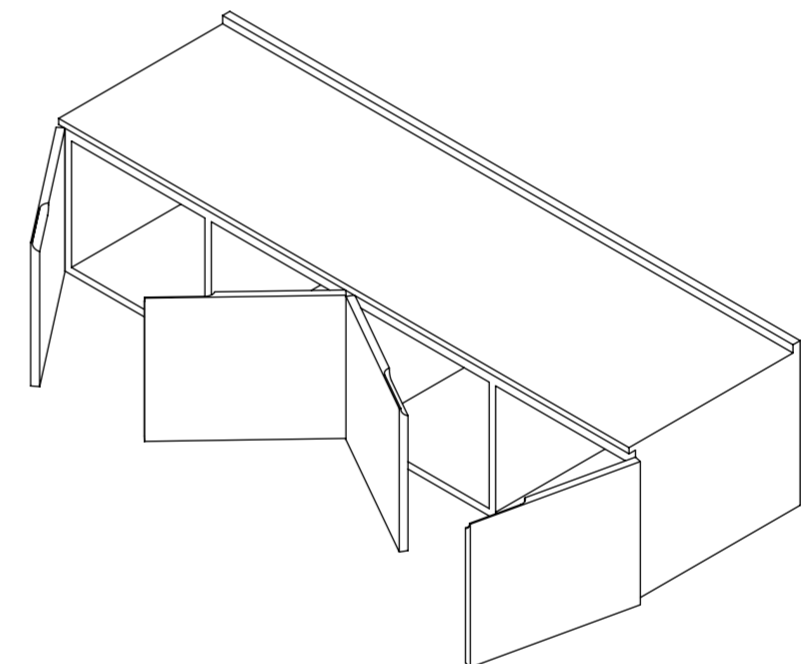

Front View

Side View

Top View

Side View

Front View (Excluding Doors)

Back View

LUSO

Product Name	Luxor 1400
Material	Stone Resin
Size, mm	1400 x 480 x 400

*All dimensions provided in millimeters.
All vanity units are supplied with no tap hole (s). If you require a tap hole, you will need to use a standard 38mm hole-saw drill attachment.*