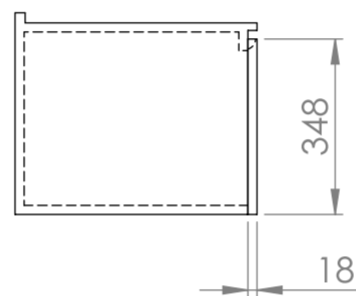

Front View

Side View

Top View

Side View

Front View (Excluding Doors)

Back View

LUSO

Product Name	Luxor 1400
Material	Stone Resin
Size, mm	1400 x 480 x 400

*All dimensions provided in millimeters.
All vanity units are supplied with no tap hole (s). If you require a tap hole, you will need to use a standard 38mm hole-saw drill attachment.*