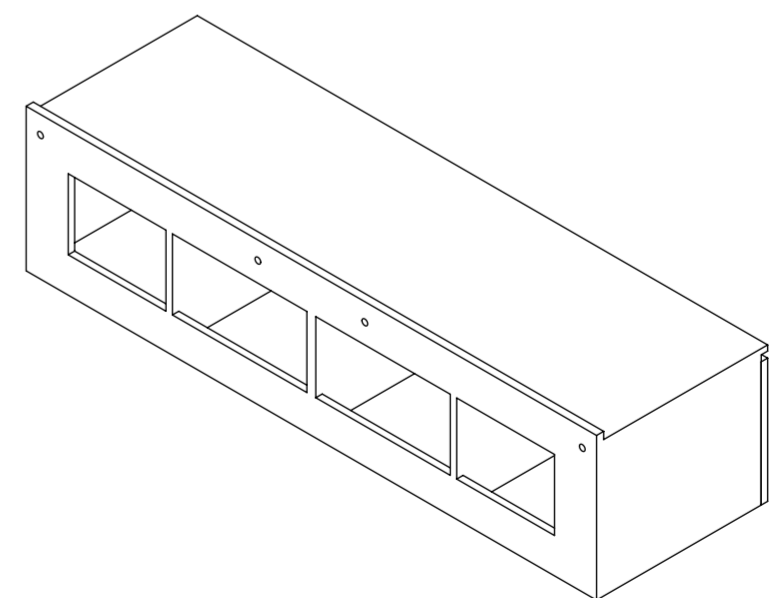

Front View

Side View

Top View

Side View

Front View (Excluding Doors)

Back View

LUSO

Product Name	Luxor 1400
Material	Stone Resin
Size, mm	1400 x 480 x 400

*All dimensions provided in millimeters.
All vanity units are supplied with no tap hole (s). If you require a tap hole, you will need to use a standard 38mm hole-saw drill attachment.*