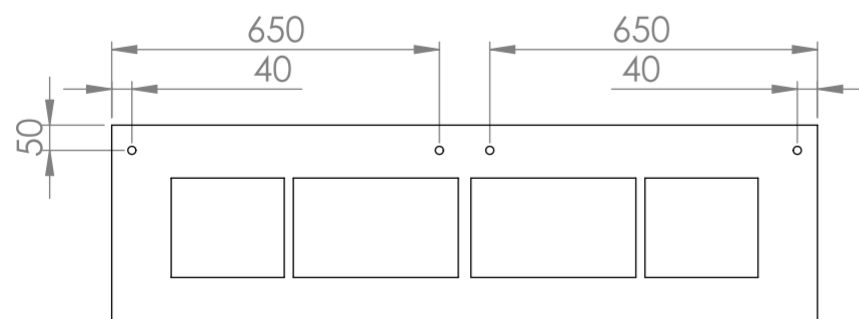

Front View

Side View

Top View

Side View

Front View (Excluding Doors)

Back View

LUSO

Product Name	Luxor 1400
Material	Stone Resin
Size, mm	1400 x 480 x 400

*All dimensions provided in millimeters.
All vanity units are supplied with no tap hole (s). If you require a tap hole, you will need to use a standard 38mm hole-saw drill attachment.*