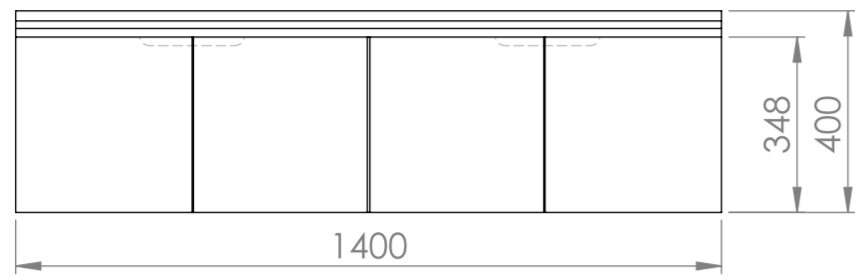

Front View

Side View

Top View

Side View

Front View (Excluding Doors)

Back View

LUSO

Product Name	Luxor 1400
Material	Stone Resin
Size, mm	1400 x 480 x 400

*All dimensions provided in millimeters.
All vanity units are supplied with no tap hole (s). If you require a tap hole, you will need to use a standard 38mm hole-saw drill attachment.*