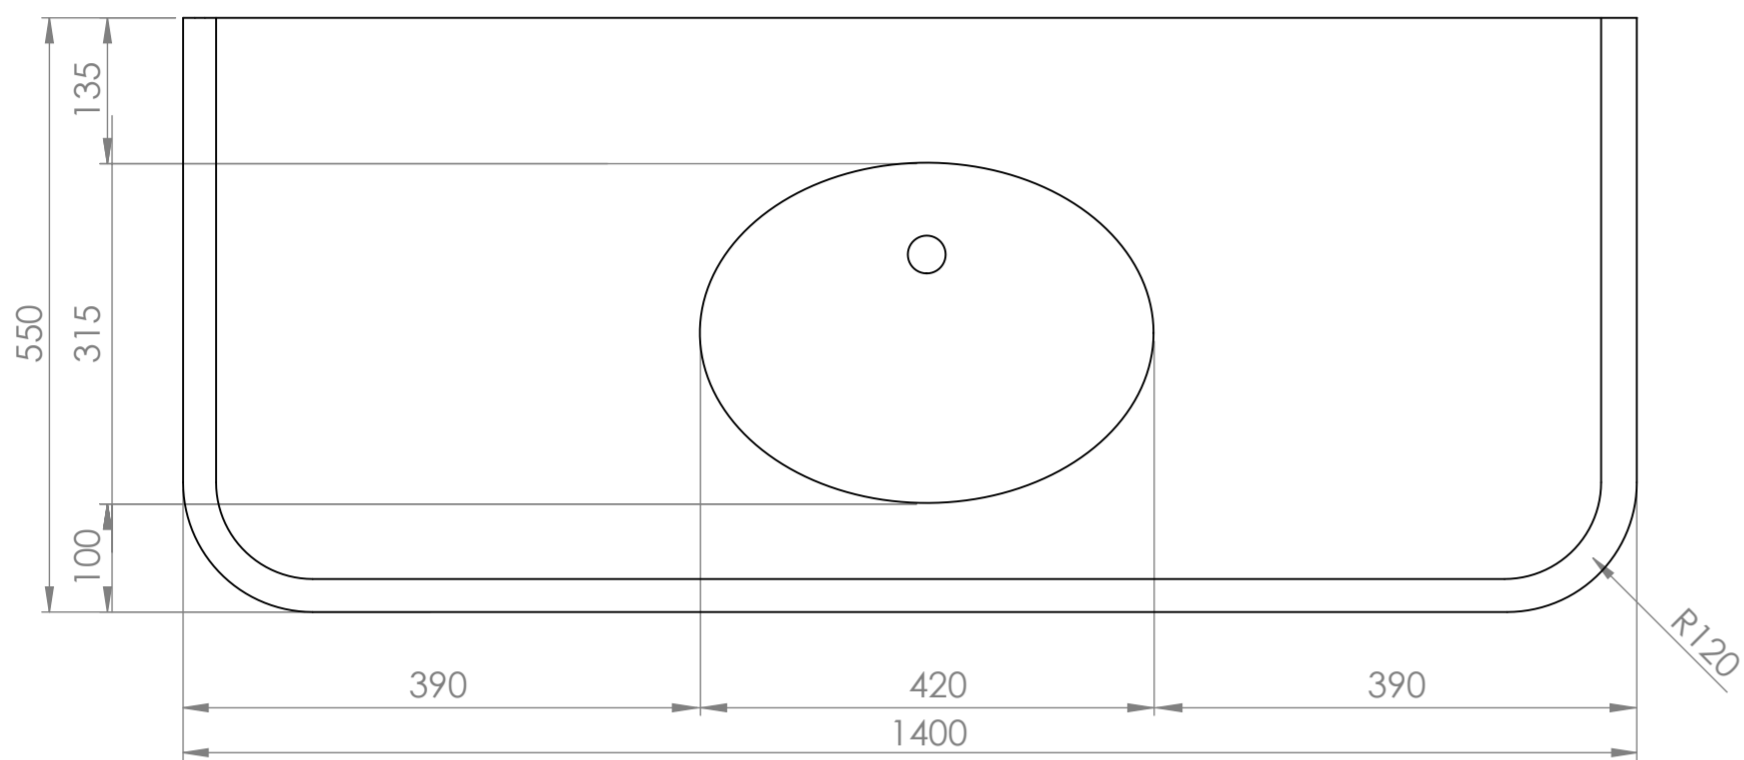

Top View

Front View

Side View

LUSO

Product Name

Charsley

Size, mm

1200 x 550 x 586

*All dimensions provided in millimeters.
All vanity units are supplied with no tap hole (s). If you require a tap hole,
you will need to use a standard 38mm hole-saw drill attachment.*