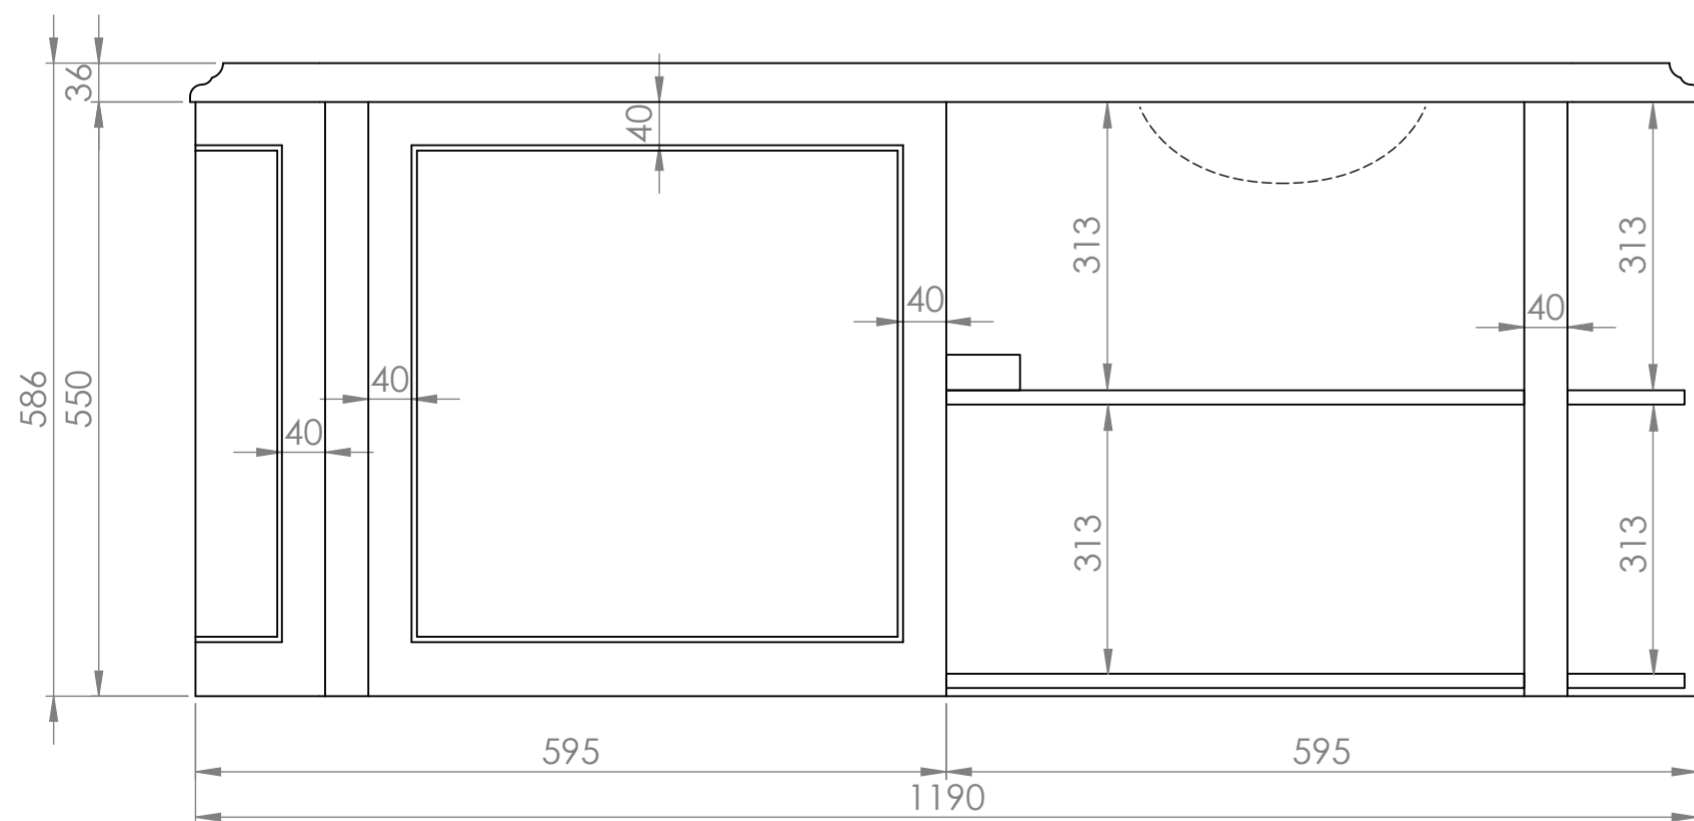

Top View

Front View

Side View

LUSO

Product Name

Charsley

Size, mm

1200 x 550 x 586

*All dimensions provided in millimeters.
All vanity units are supplied with no tap hole (s). If you require a tap hole,
you will need to use a standard 38mm hole-saw drill attachment.*