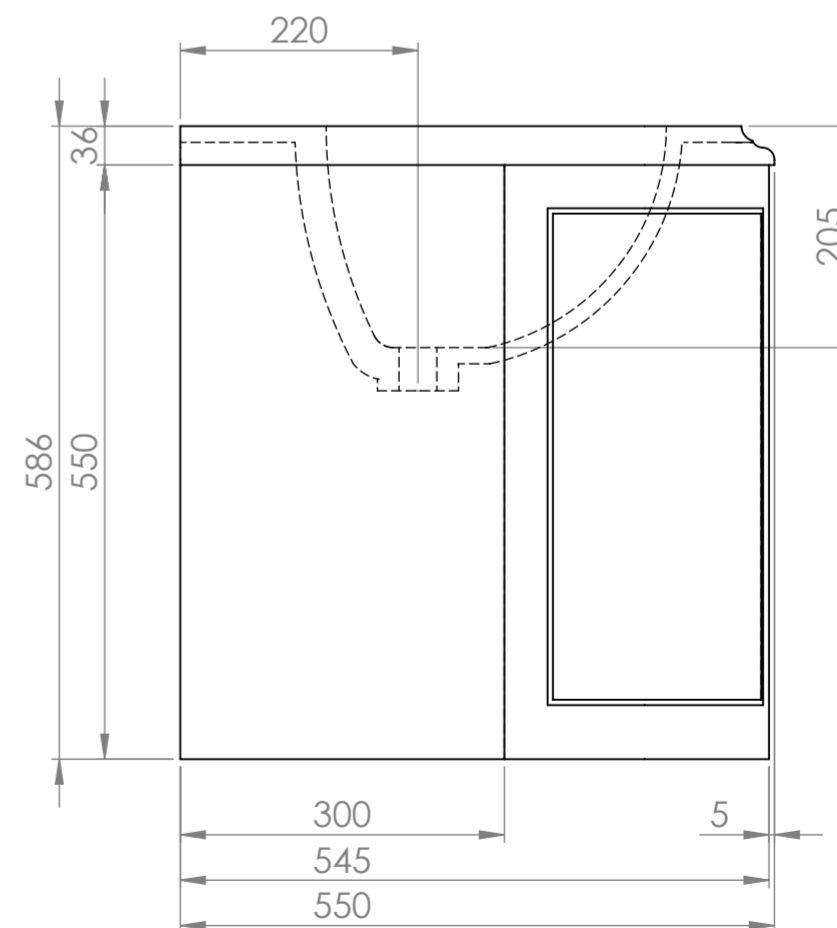

Top View

Front View

Side View

LUSO

Product Name

Charsley

Size, mm

1200 x 550 x 586

*All dimensions provided in millimeters.
All vanity units are supplied with no tap hole (s). If you require a tap hole,
you will need to use a standard 38mm hole-saw drill attachment.*