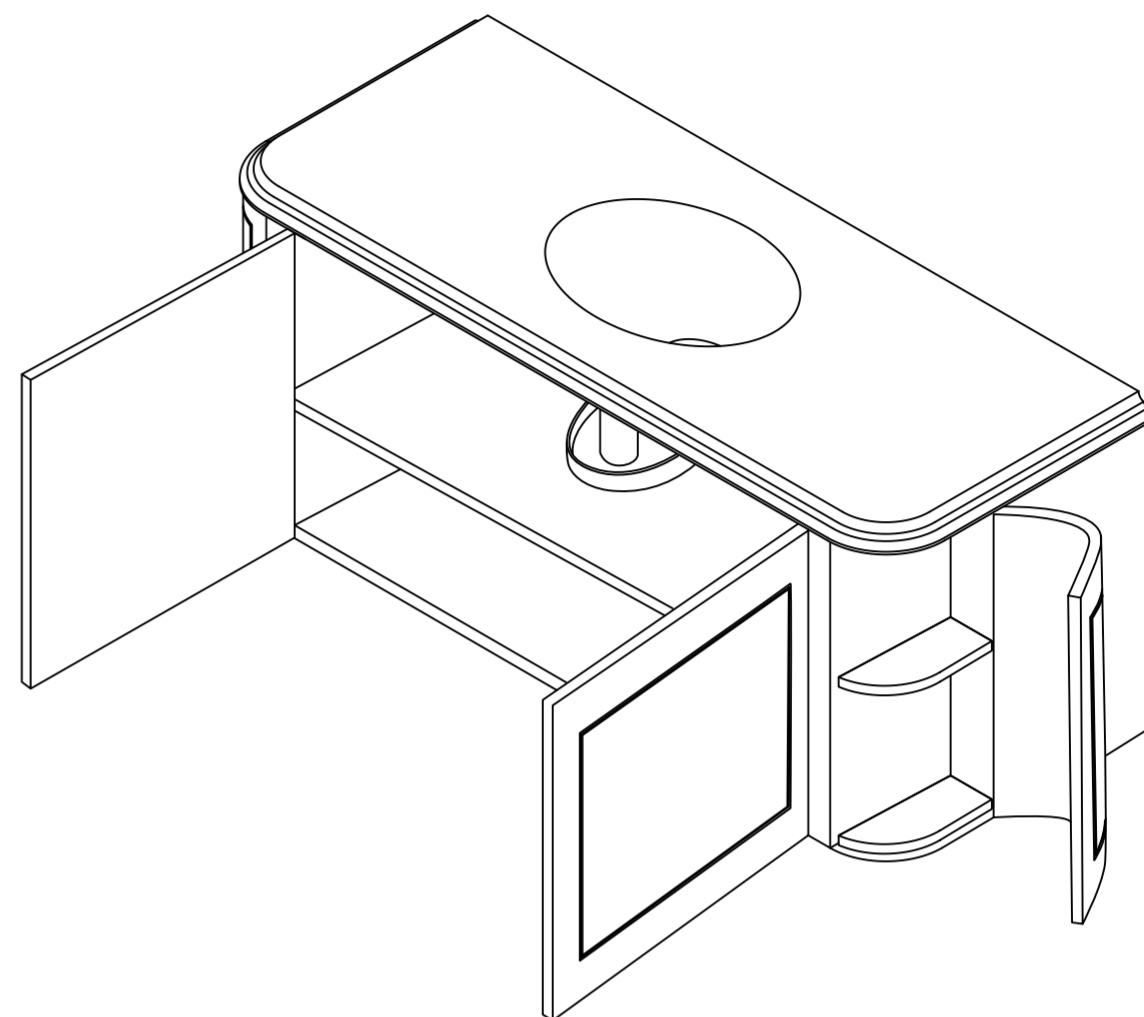

Top View

Front View

Side View

LUSO

Product Name

Charsley

Size, mm

1200 x 550 x 586

*All dimensions provided in millimeters.
All vanity units are supplied with no tap hole (s). If you require a tap hole,
you will need to use a standard 38mm hole-saw drill attachment.*