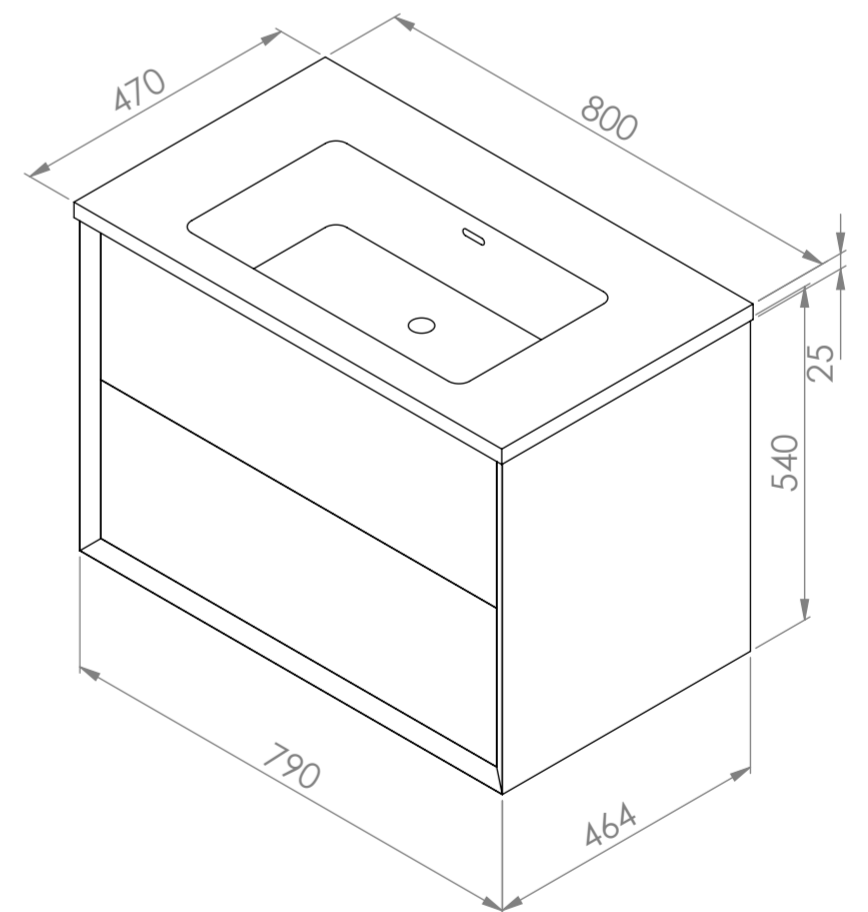

Top View

Top View - Section View

Side View - Section View

**LUSO**

Product Name	Volini 800
Material	Stone Resin & Wood
Size, mm	800 x 470 x 565

All dimensions provided in millimeters.  
All vanity units are supplied with no tap hole (s). If you require a tap hole, you will need to use a standard 38mm hole-saw drill attachment.