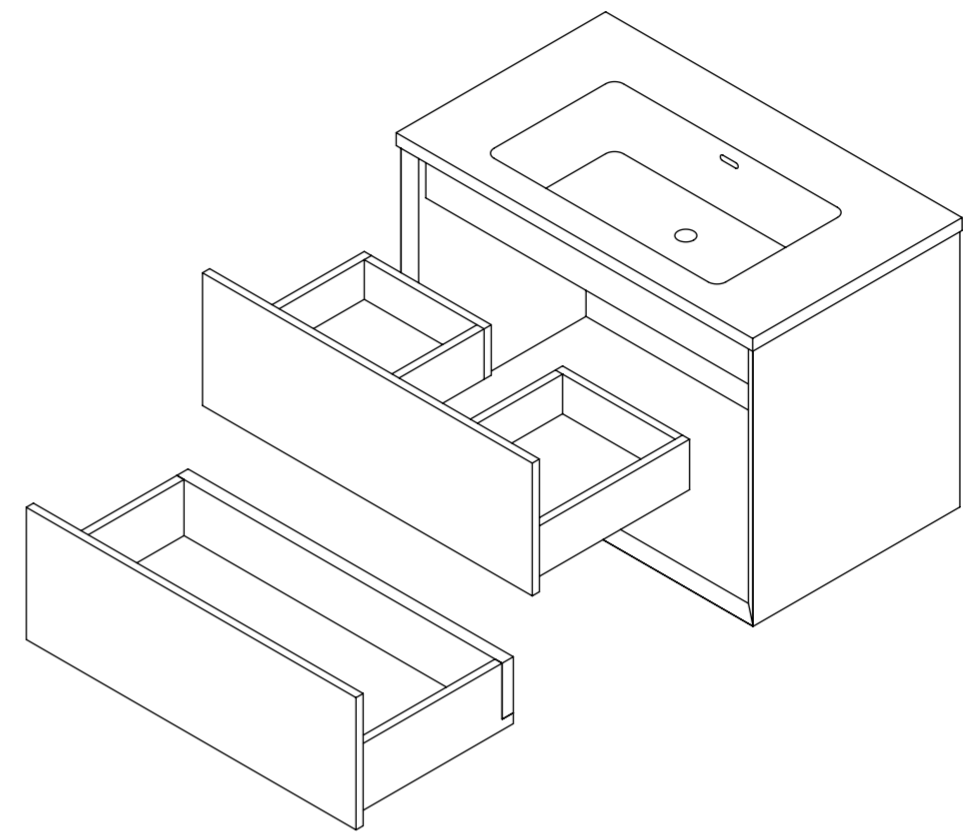

Top View

Top View - Section View

Side View - Section View

**LUSO**

Product Name	Volini 800
Material	Stone Resin & Wood
Size, mm	800 x 470 x 565

All dimensions provided in millimeters.  
All vanity units are supplied with no tap hole (s). If you require a tap hole, you will need to use a standard 38mm hole-saw drill attachment.