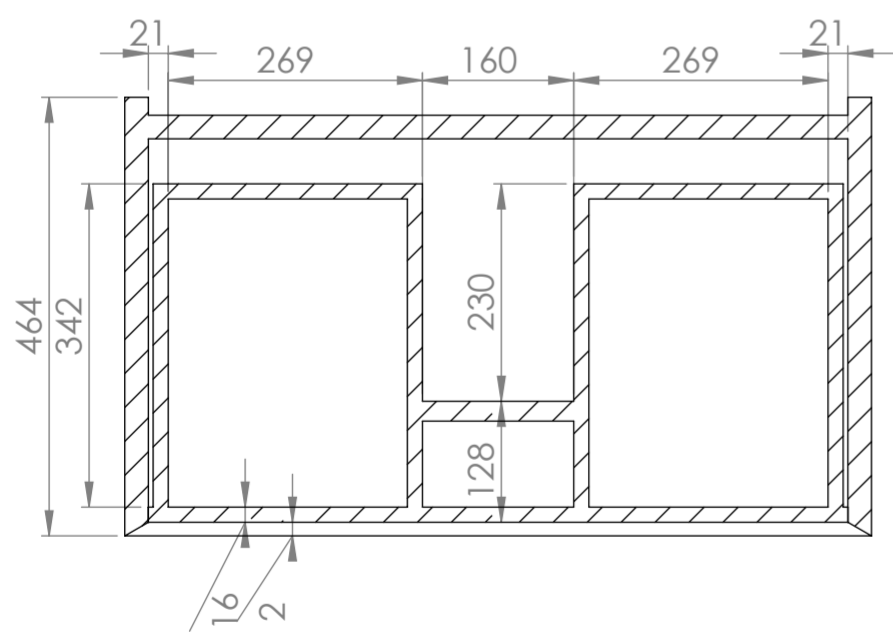

Top View

Top View - Section View

Side View - Section View

**LUSO**

Product Name	Volini 800
Material	Stone Resin & Wood
Size, mm	800 x 470 x 565

All dimensions provided in millimeters.  
All vanity units are supplied with no tap hole (s). If you require a tap hole, you will need to use a standard 38mm hole-saw drill attachment.