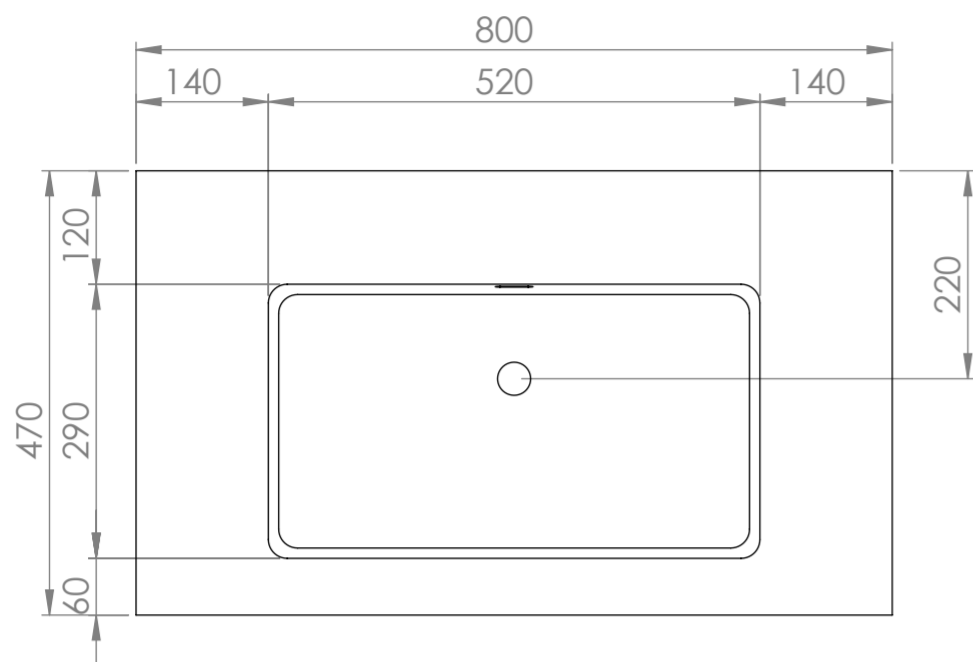

Top View

Top View - Section View

Side View - Section View

**LUSO**

Product Name	Volini 800
Material	Stone Resin & Wood
Size, mm	800 x 470 x 565

All dimensions provided in millimeters.  
All vanity units are supplied with no tap hole (s). If you require a tap hole, you will need to use a standard 38mm hole-saw drill attachment.