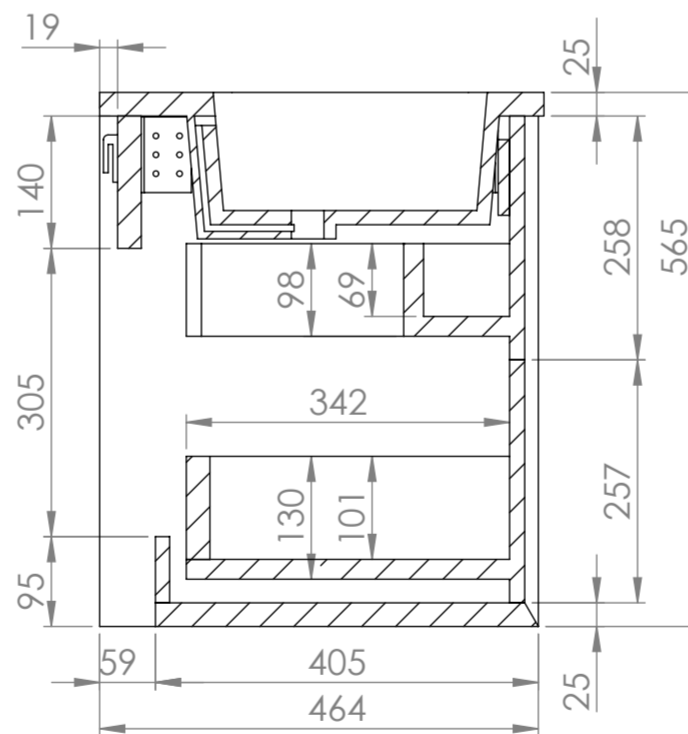

Top View

Top View - Section View

Side View - Section View

**LUSO**

Product Name	Volini 800
Material	Stone Resin & Wood
Size, mm	800 x 470 x 565

All dimensions provided in millimeters.  
All vanity units are supplied with no tap hole (s). If you require a tap hole, you will need to use a standard 38mm hole-saw drill attachment.