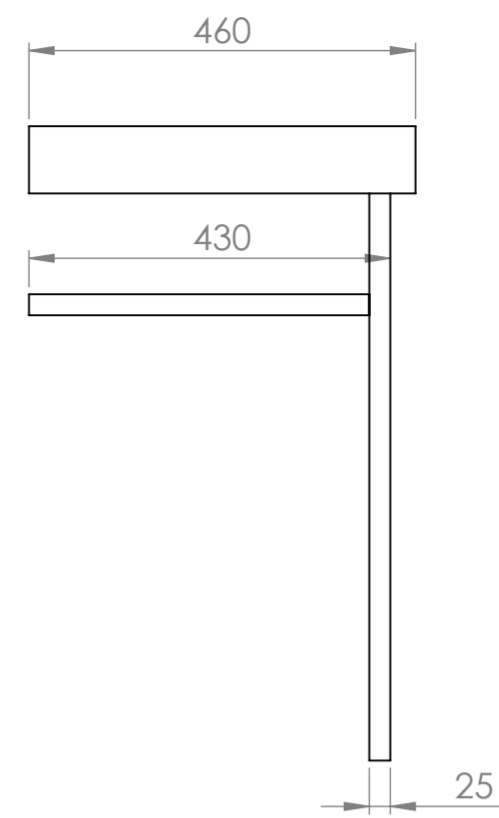

Front View

Side View

Front View - Section View

Side View - Section View

Top View

LUSO

Product Name	Lomazzo 800
Material	Marble & Stainless Steel
Size, mm	800 x 460 x 755

All dimensions provided in millimeters.