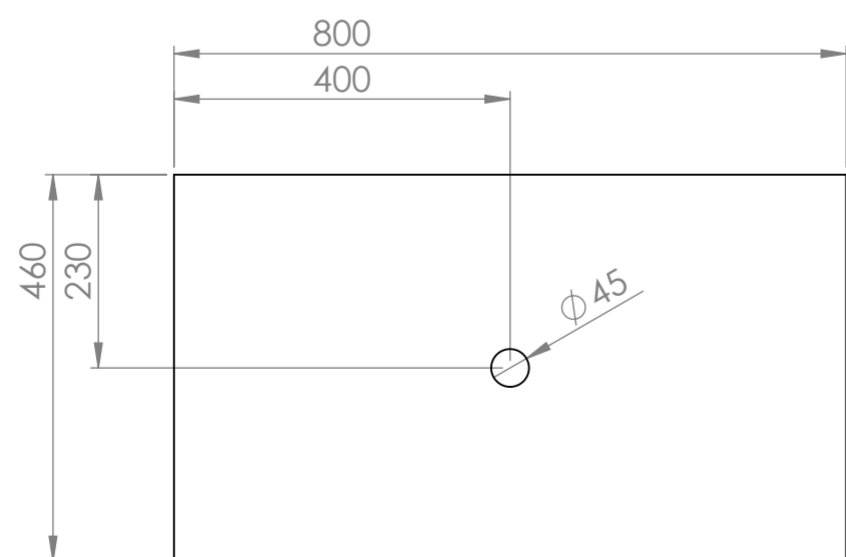

Front View

Side View

Front View - Section View

Side View - Section View

Top View

LUSO

Product Name	Lomazzo 800
Material	Marble & Stainless Steel
Size, mm	800 x 460 x 755

All dimensions provided in millimeters.