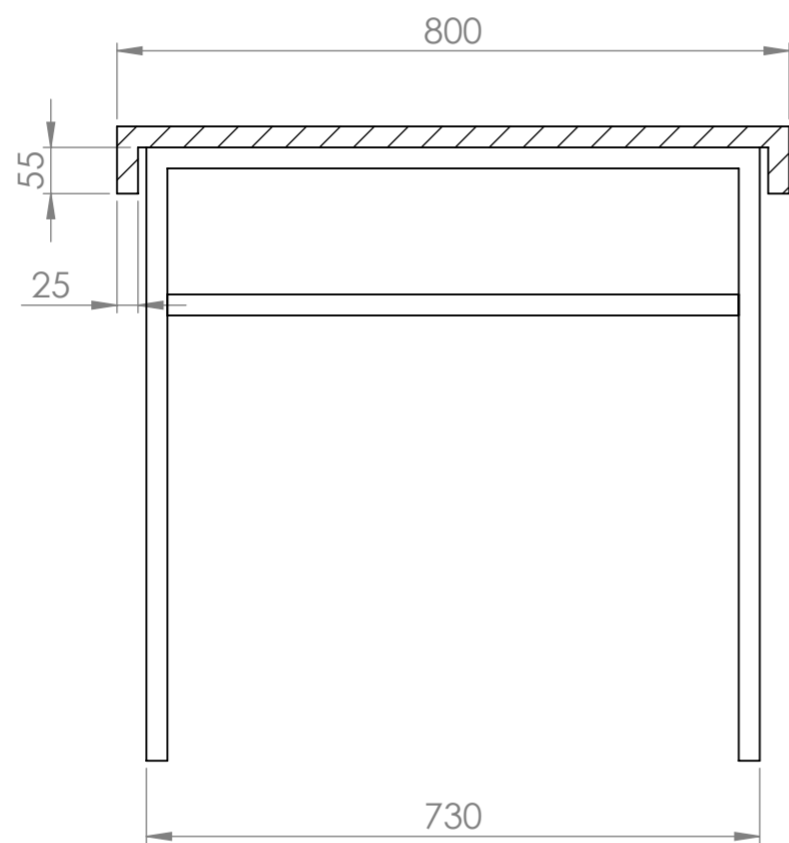

Front View

Side View

Front View - Section View

Side View - Section View

Top View

LUSO

Product Name	Lomazzo 800
Material	Marble & Stainless Steel
Size, mm	800 x 460 x 755

All dimensions provided in millimeters.