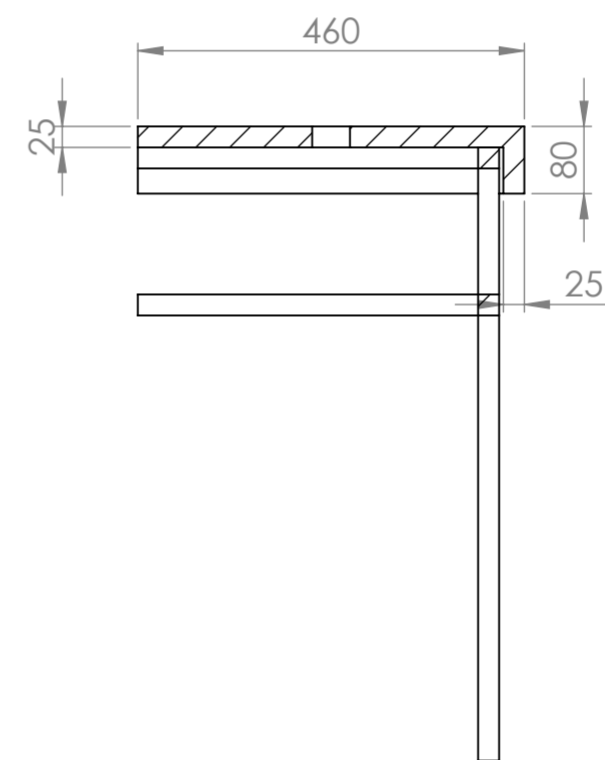

Front View

Side View

Front View - Section View

Side View - Section View

Top View

LUSO

Product Name	Lomazzo 800
Material	Marble & Stainless Steel
Size, mm	800 x 460 x 755

All dimensions provided in millimeters.