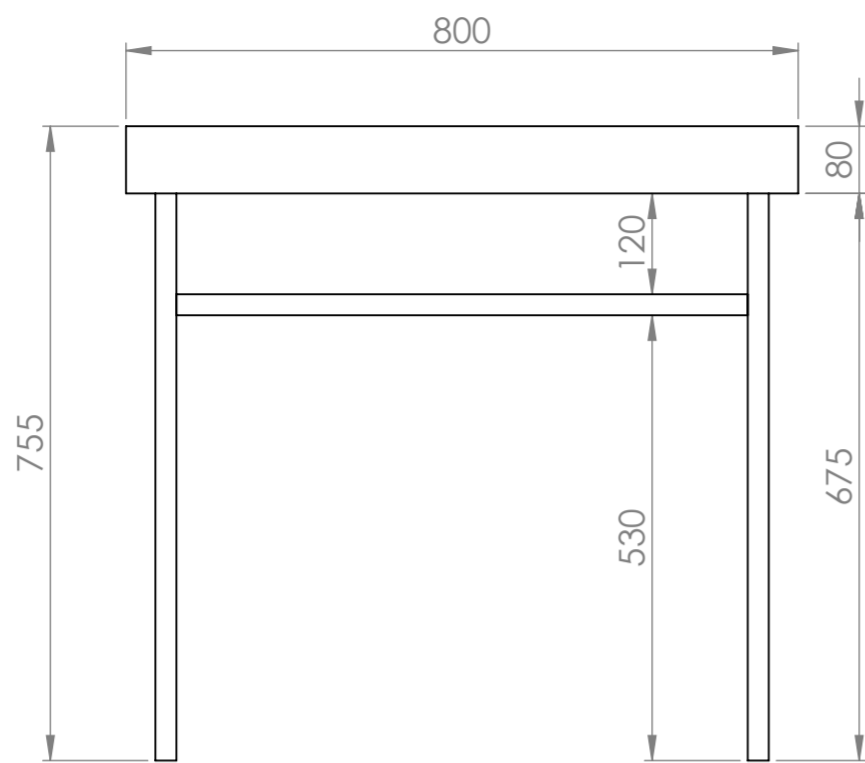

Front View

Side View

Front View - Section View

Side View - Section View

Top View

LUSO

Product Name	Lomazzo 800
Material	Marble & Stainless Steel
Size, mm	800 x 460 x 755

All dimensions provided in millimeters.