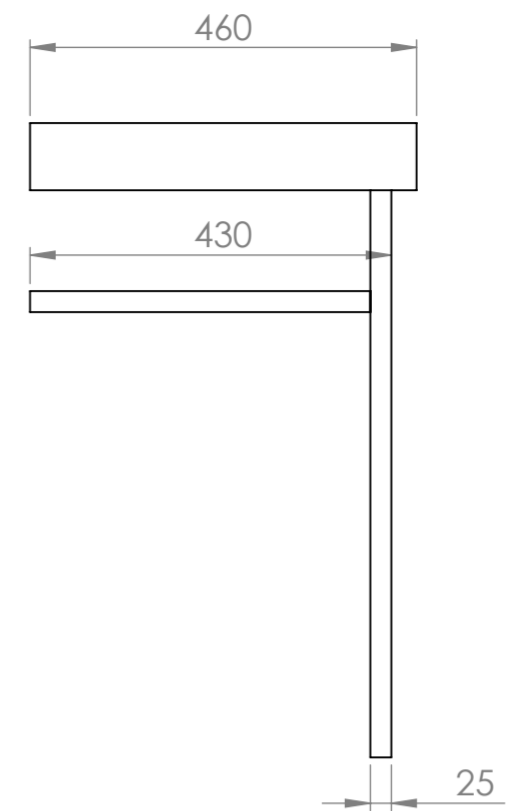

Front View

Side View

Front View - Section View

Side View - Section View

Top View

LUSO

Product Name	Lomazzo 1200
Material	Marble & Stainless Steel
Size, mm	1200 x 460 x 755

All dimensions provided in millimeters.