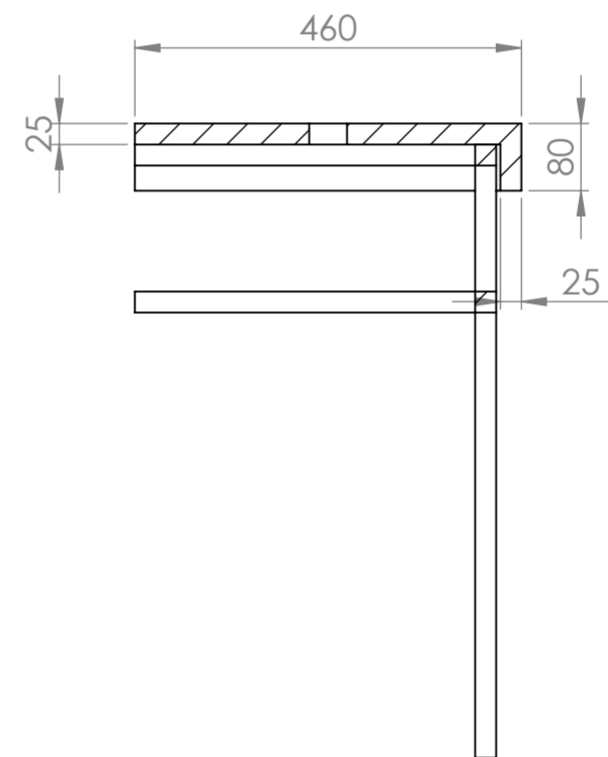

Front View

Side View

Front View - Section View

Side View - Section View

Top View

LUSO

Product Name	Lomazzo 1200
Material	Marble & Stainless Steel
Size, mm	1200 x 460 x 755

All dimensions provided in millimeters.