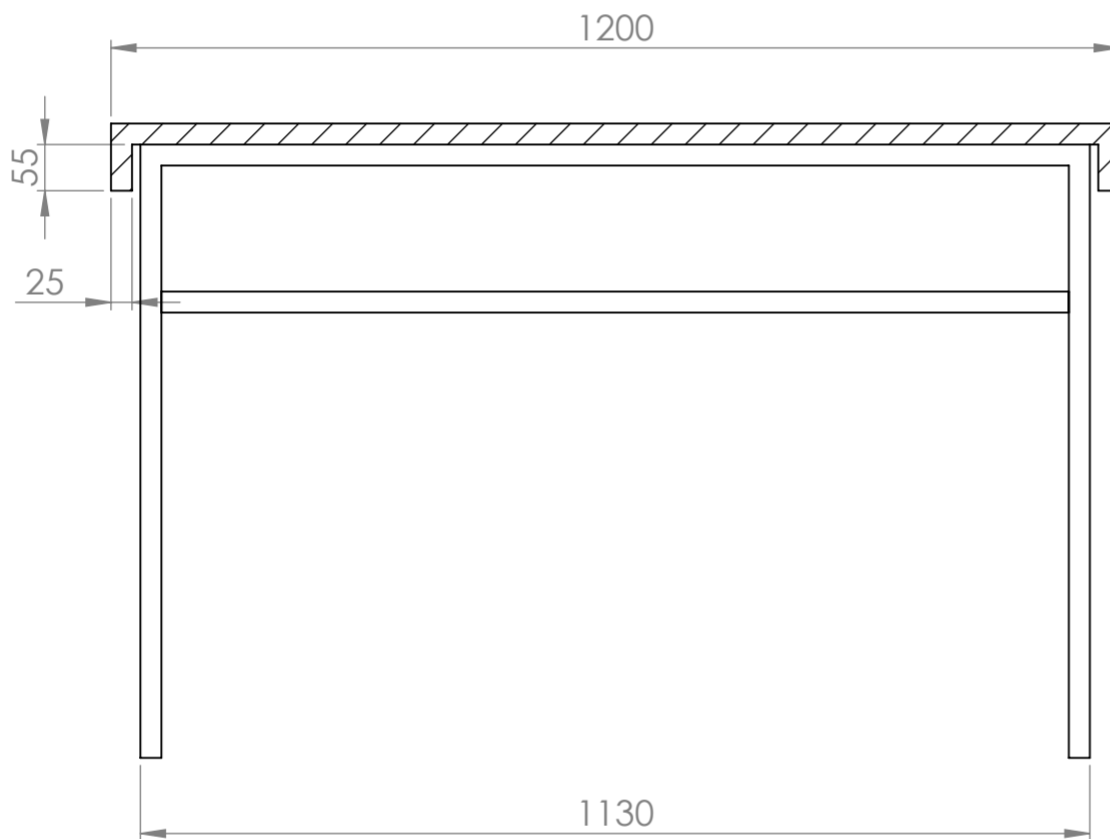

Front View

Side View

Front View - Section View

Side View - Section View

Top View

LUSO

Product Name	Lomazzo 1200
Material	Marble & Stainless Steel
Size, mm	1200 x 460 x 755

All dimensions provided in millimeters.