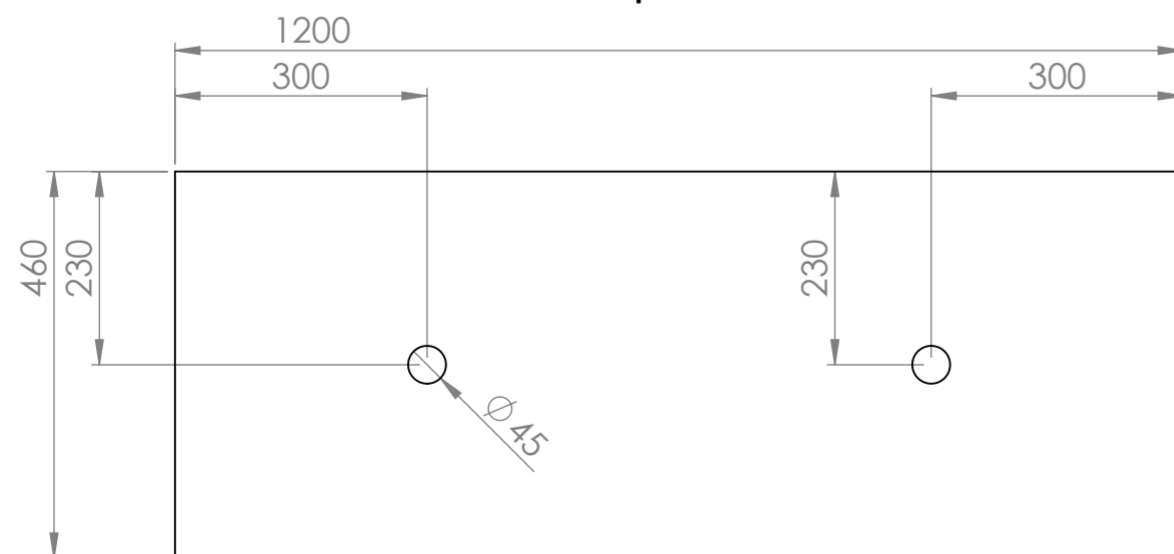

Front View

Side View

Front View - Section View

Side View - Section View

Top View

LUSO

Product Name	Lomazzo 1200
Material	Marble & Stainless Steel
Size, mm	1200 x 460 x 755

All dimensions provided in millimeters.