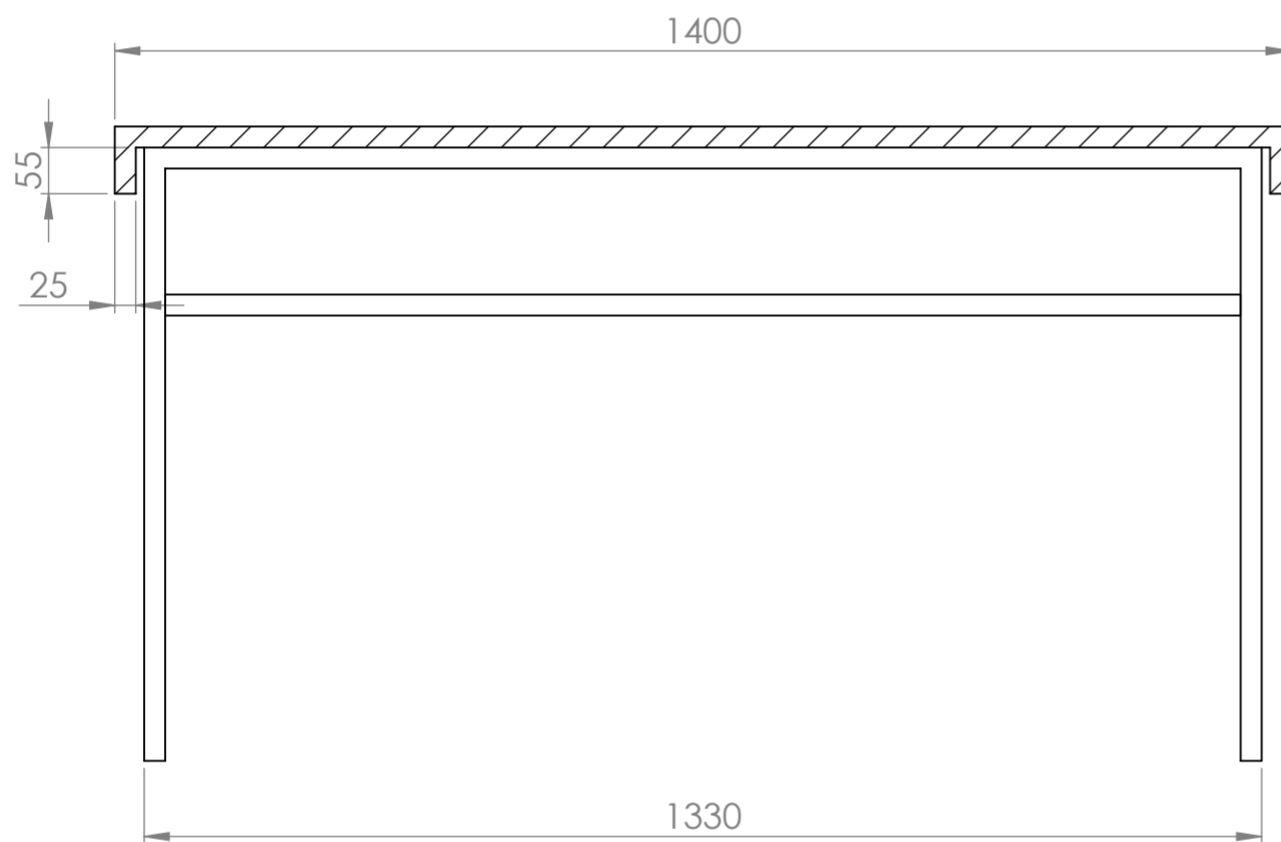

Front View

Side View

Front View - Section View

Side View - Section View

Top View

LUSO

Product Name	Lomazzo 1400
Material	Marble & Stainless Steel
Size, mm	1400 x 460 x 755

All dimensions provided in millimeters.