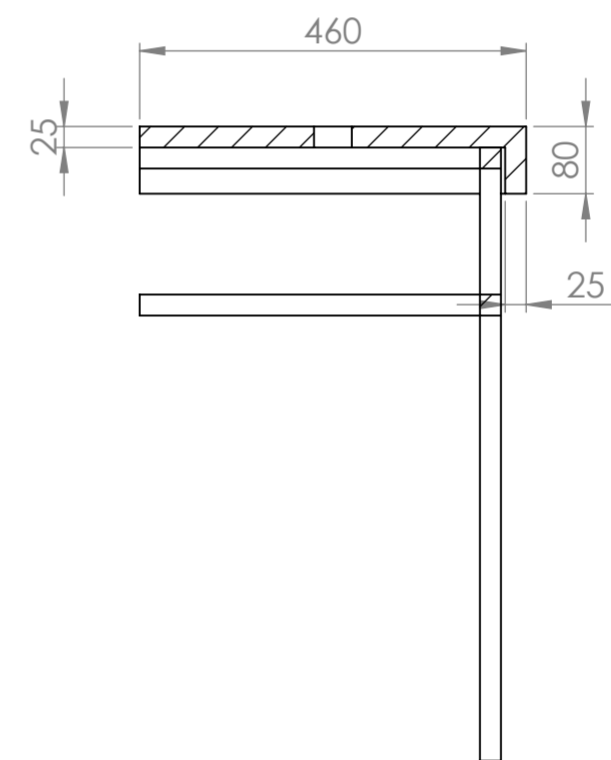

Front View

Side View

Front View - Section View

Side View - Section View

Top View

LUSO

Product Name	Lomazzo 1400
Material	Marble & Stainless Steel
Size, mm	1400 x 460 x 755

All dimensions provided in millimeters.