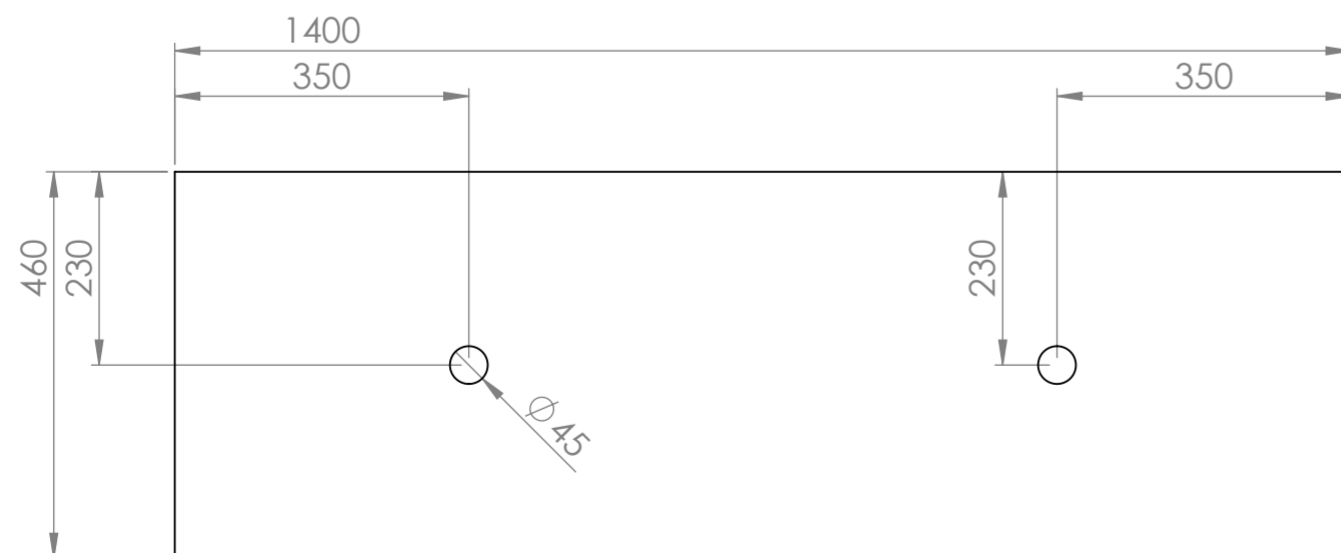

Front View

Side View

Front View - Section View

Side View - Section View

Top View

LUSO

Product Name	Lomazzo 1400
Material	Marble & Stainless Steel
Size, mm	1400 x 460 x 755

All dimensions provided in millimeters.