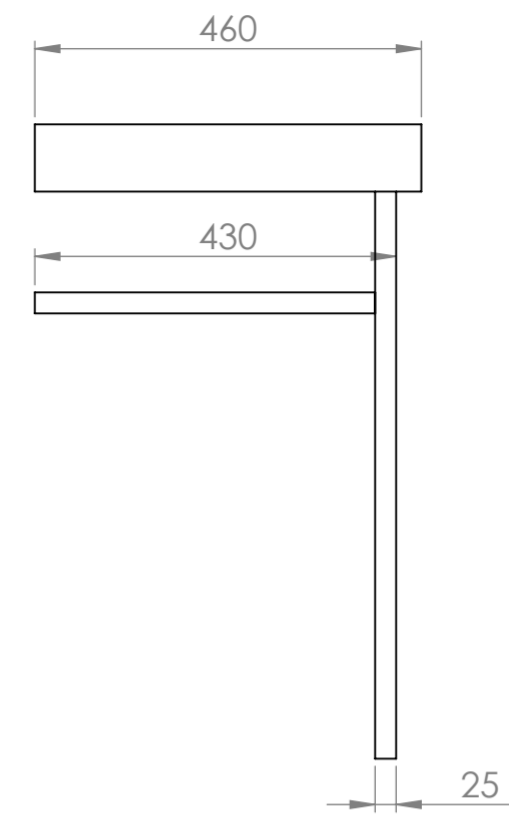

Front View

Side View

Front View - Section View

Side View - Section View

Top View

LUSO

Product Name	Lomazzo 1400
Material	Marble & Stainless Steel
Size, mm	1400 x 460 x 755

All dimensions provided in millimeters.