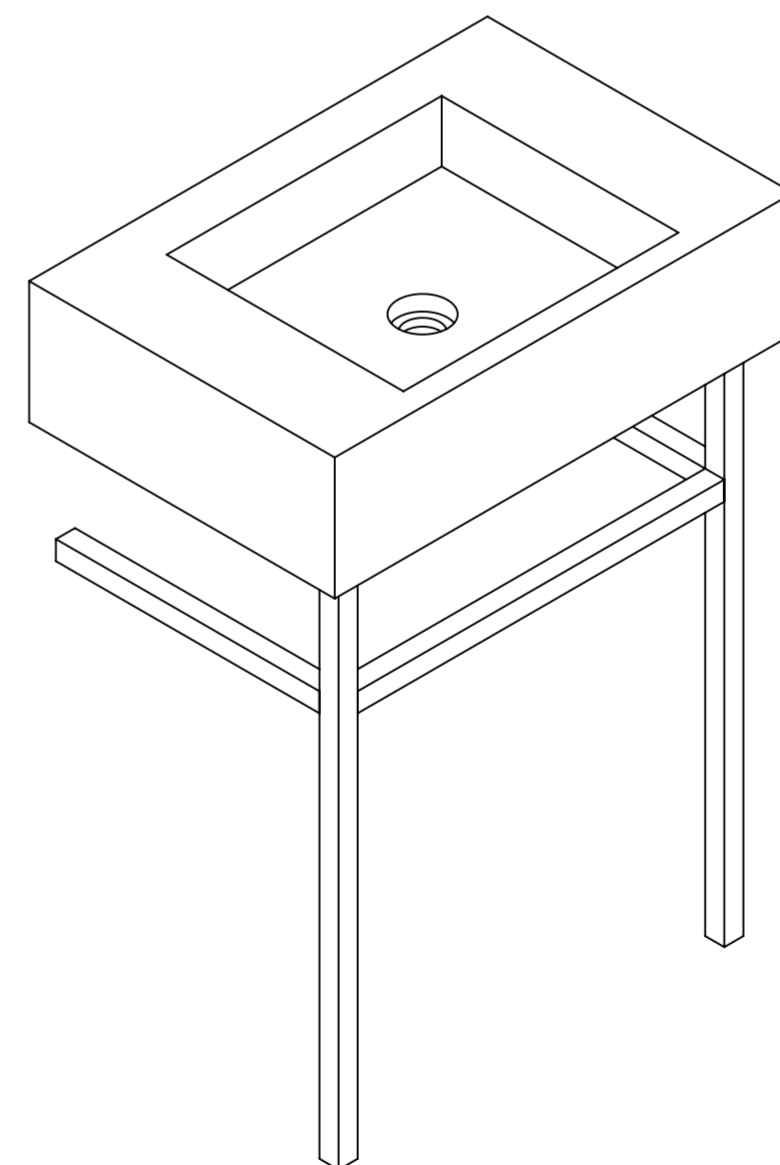

Front View - Section View

Side View

Top View

**LUSO**

Product Name	Vernante 800
Material	Marble & Stainless Steel
Size, mm	800 x 400 x 840

*All dimensions provided in millimeters.*