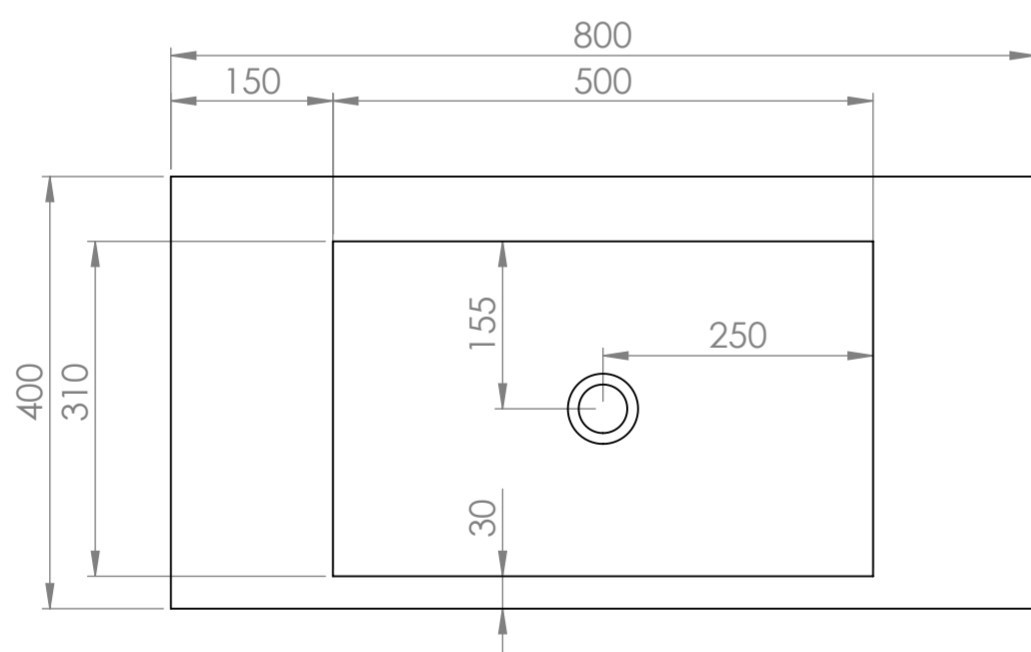

Front View - Section View

Side View

Top View

**LUSO**

Product Name	Vernante 800
Material	Marble & Stainless Steel
Size, mm	800 x 400 x 840

*All dimensions provided in millimeters.*