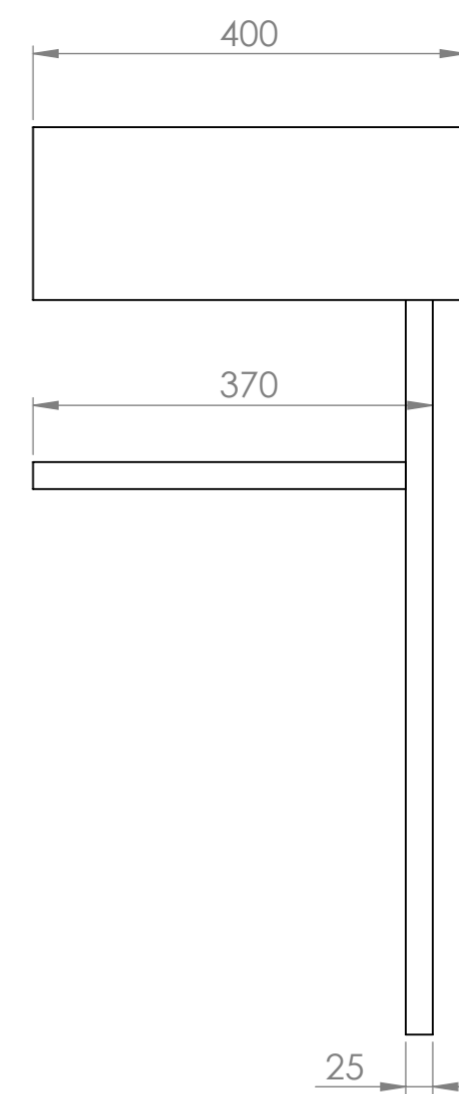

Front View - Section View

Side View

Top View

**LUSO**

Product Name	Vernante 800
Material	Marble & Stainless Steel
Size, mm	800 x 400 x 840

*All dimensions provided in millimeters.*