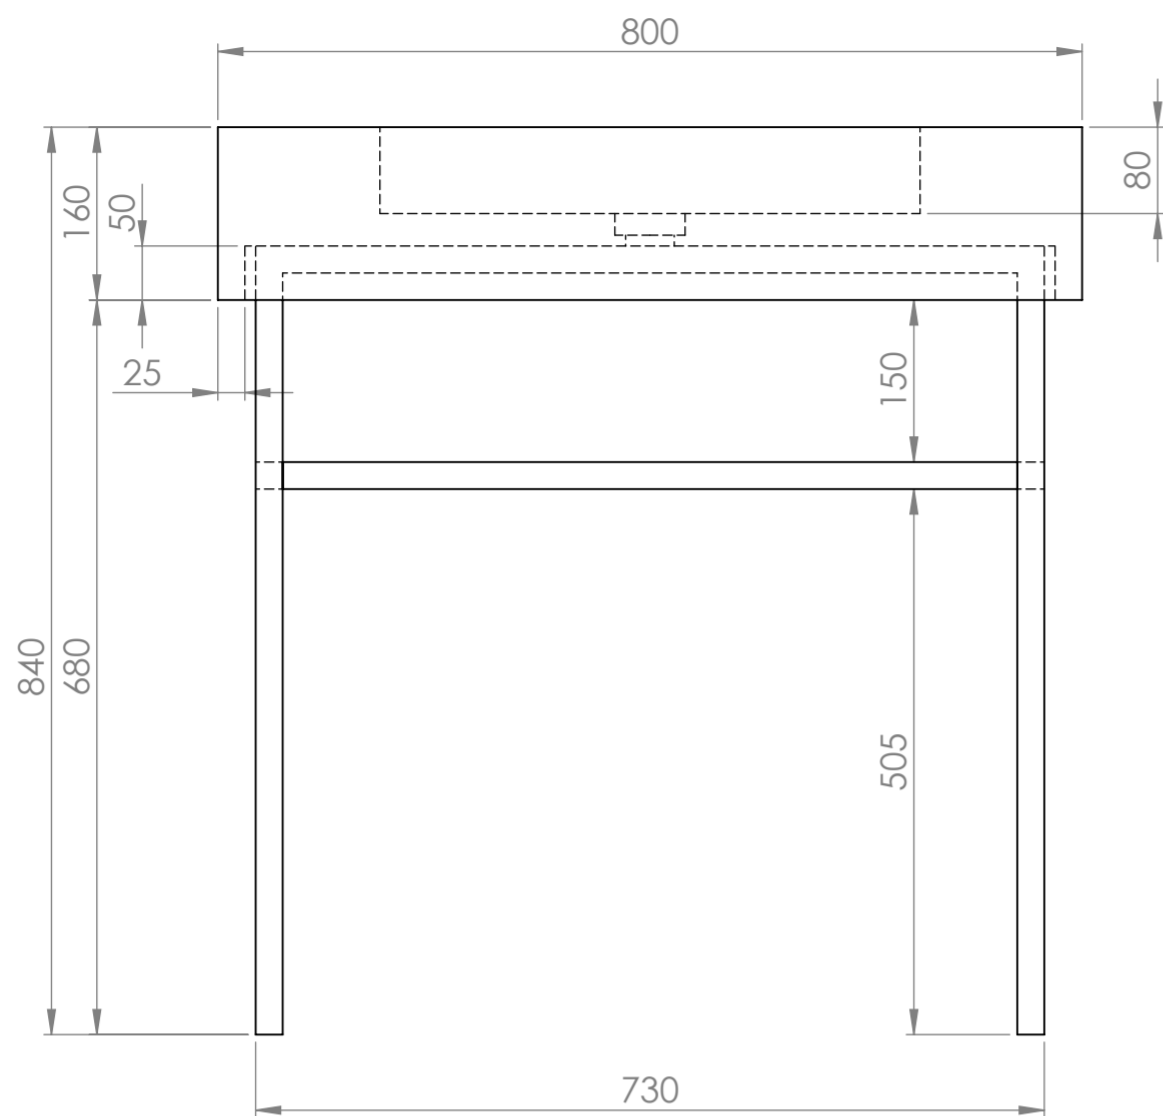

Front View - Section View

Side View

Top View

**LUSO**

Product Name	Vernante 800
Material	Marble & Stainless Steel
Size, mm	800 x 400 x 840

*All dimensions provided in millimeters.*