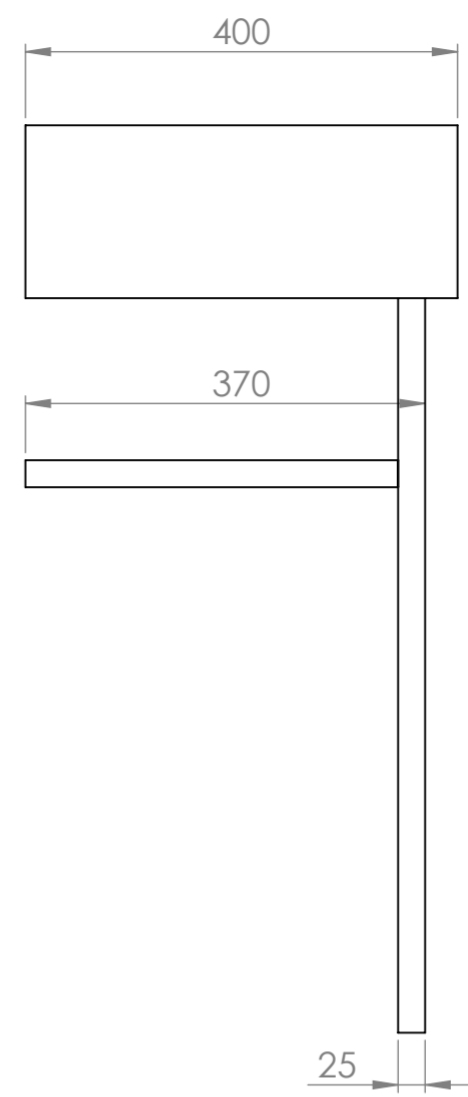

Front View - Section View

Side View

Top View

LUSO

Product Name	Vernante 600
Material	Marble & Stainless Steel
Size, mm	600 x 400 x 840

All dimensions provided in millimeters.