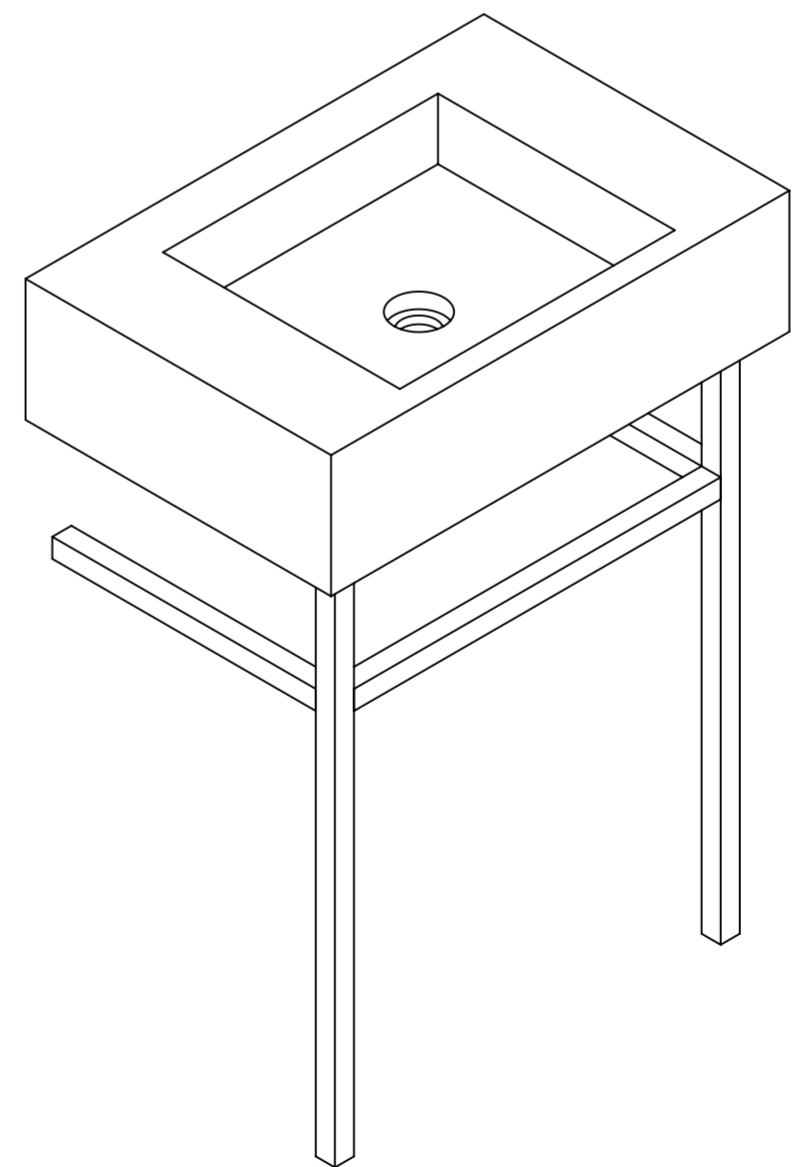

Front View - Section View

Side View

Top View

LUSO

Product Name	Vernante 600
Material	Marble & Stainless Steel
Size, mm	600 x 400 x 840

All dimensions provided in millimeters.