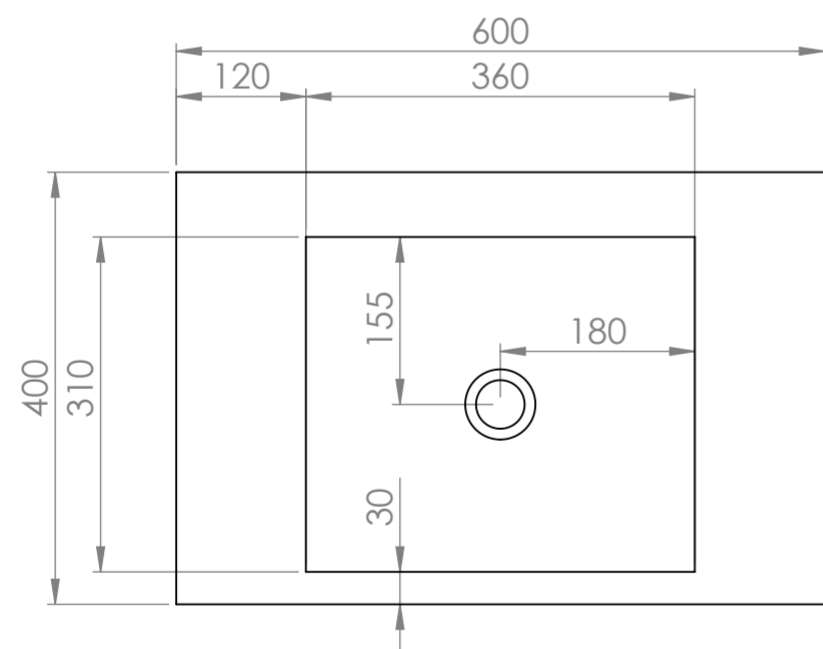

Front View - Section View

Side View

Top View

LUSO

Product Name	Vernante 600
Material	Marble & Stainless Steel
Size, mm	600 x 400 x 840

All dimensions provided in millimeters.