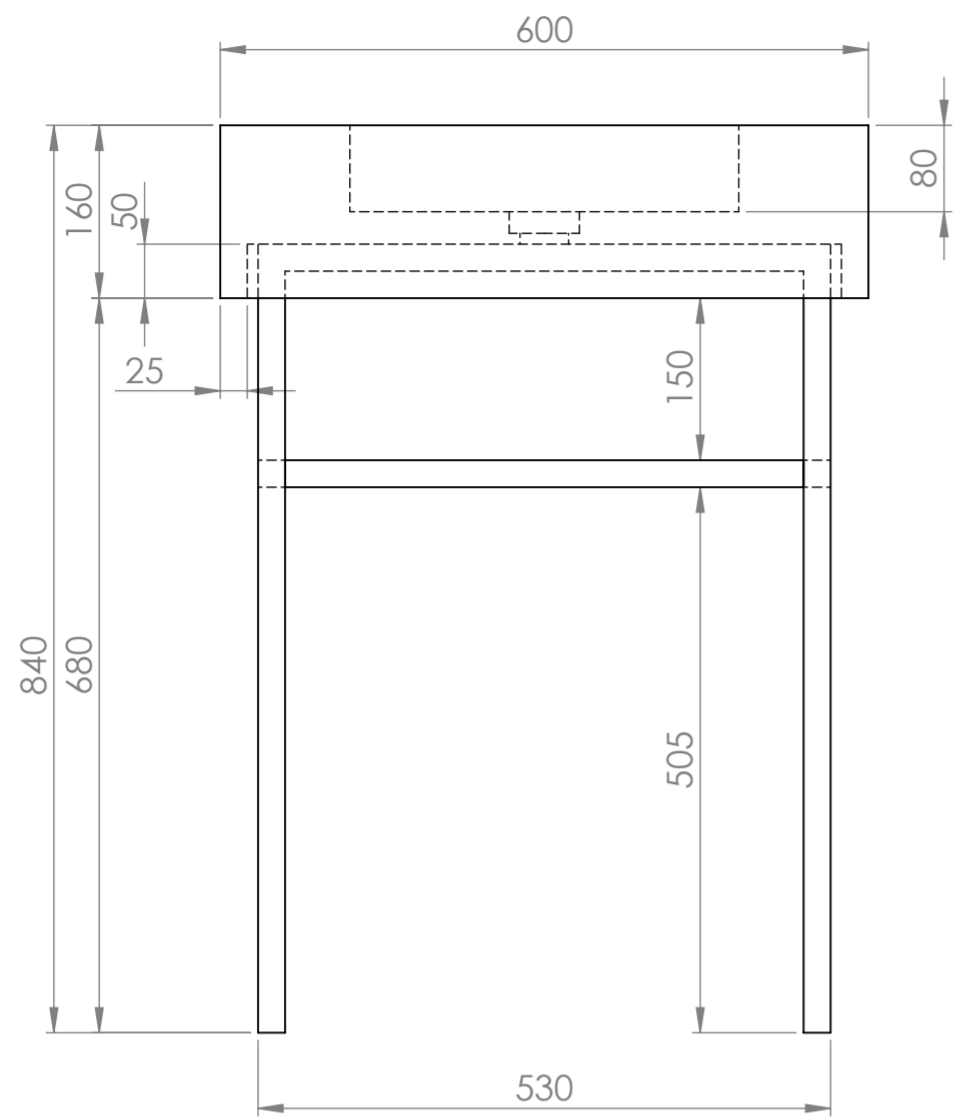

Front View - Section View

Side View

Top View

LUSO

Product Name	Vernante 600
Material	Marble & Stainless Steel
Size, mm	600 x 400 x 840

All dimensions provided in millimeters.