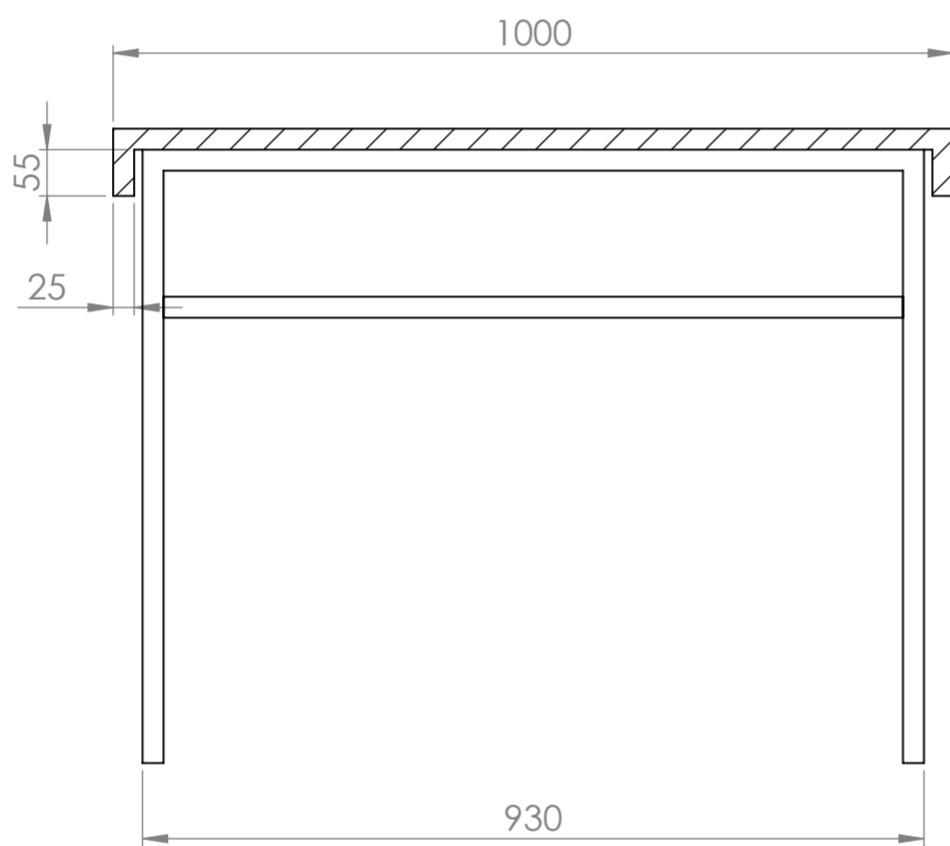

Front View

Side View

Front View - Section View

Side View - Section View

Top View

LUSSO

| | |
|--------------|--------------------------|
| Product Name | Lomazzo 1000 |
| Material | Marble & Stainless Steel |
| Size, mm | 1000 x 460 x 755 |

All dimensions provided in millimeters.