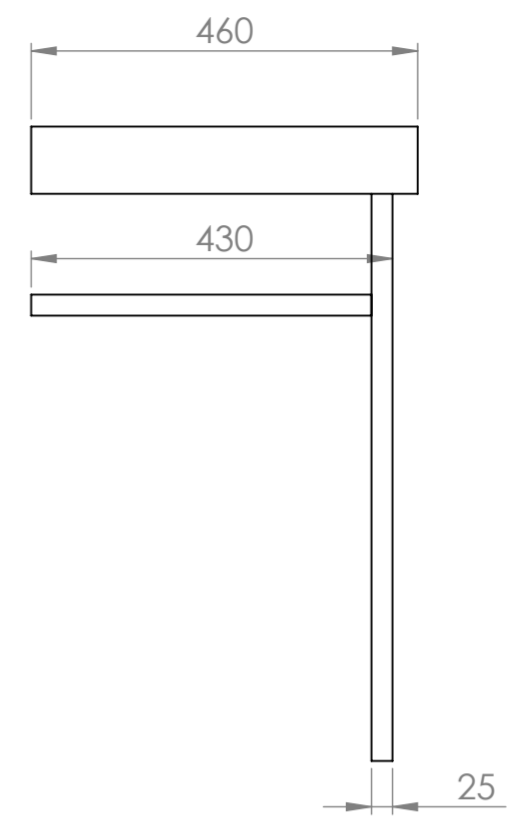

Front View

Side View

Front View - Section View

Side View - Section View

Top View

LUSSO

| | |
|--------------|--------------------------|
| Product Name | Lomazzo 1000 |
| Material | Marble & Stainless Steel |
| Size, mm | 1000 x 460 x 755 |

All dimensions provided in millimeters.