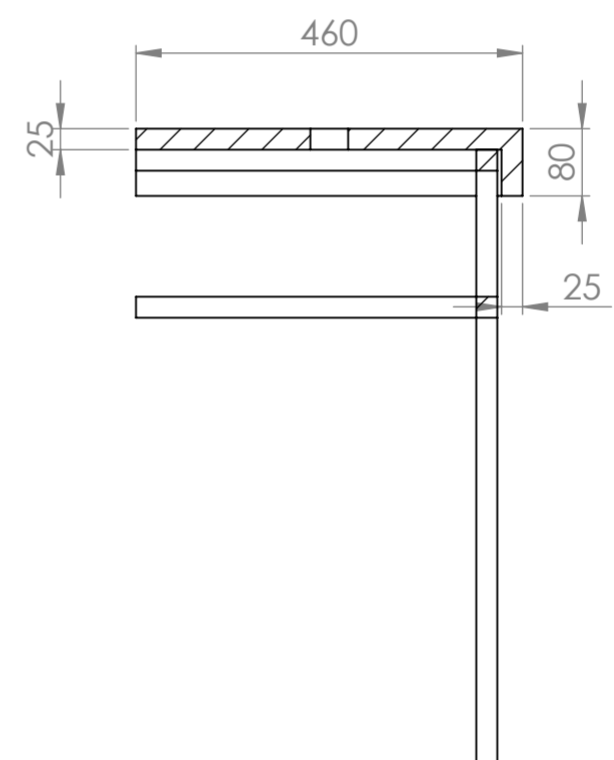

Front View

Side View

Front View - Section View

Side View - Section View

Top View

LUSSO

| | |
|--------------|--------------------------|
| Product Name | Lomazzo 1000 |
| Material | Marble & Stainless Steel |
| Size, mm | 1000 x 460 x 755 |

All dimensions provided in millimeters.