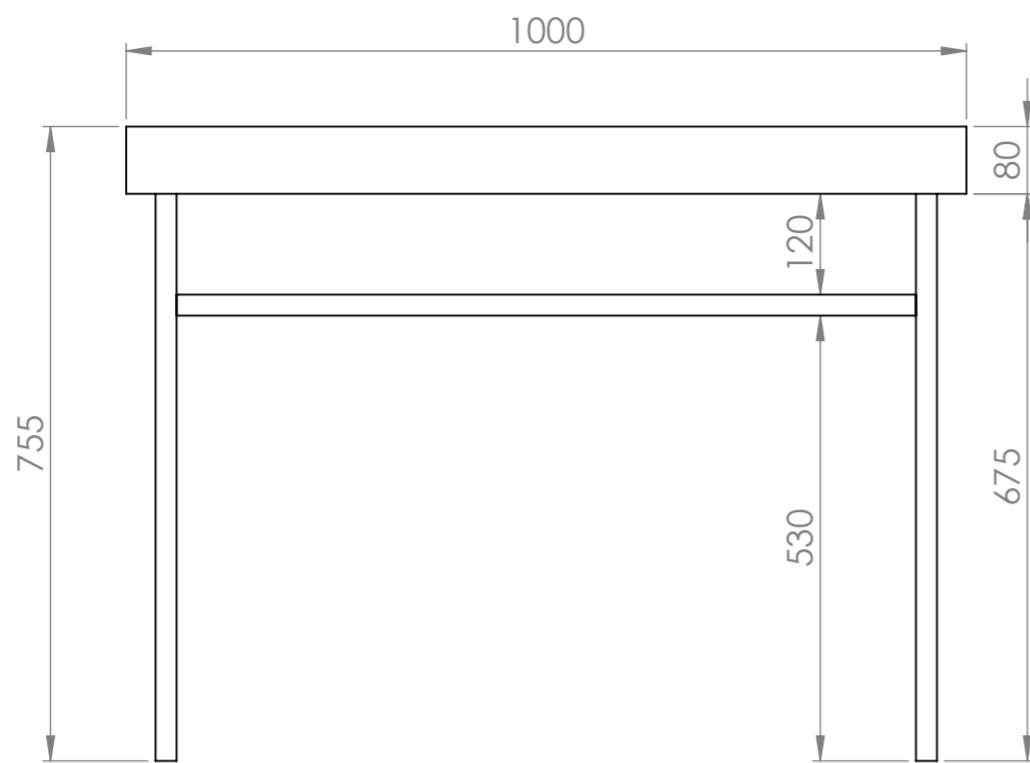

Front View

Side View

Front View - Section View

Side View - Section View

Top View

LUSSO

| | |
|--------------|--------------------------|
| Product Name | Lomazzo 1000 |
| Material | Marble & Stainless Steel |
| Size, mm | 1000 x 460 x 755 |

All dimensions provided in millimeters.