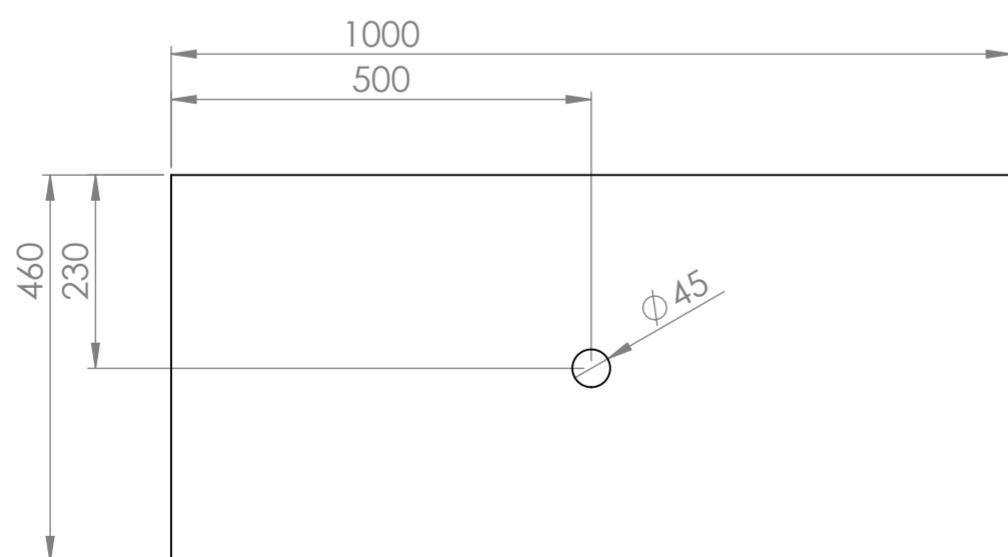

Front View

Side View

Front View - Section View

Side View - Section View

Top View

LUSSO

| | |
|--------------|--------------------------|
| Product Name | Lomazzo 1000 |
| Material | Marble & Stainless Steel |
| Size, mm | 1000 x 460 x 755 |

All dimensions provided in millimeters.