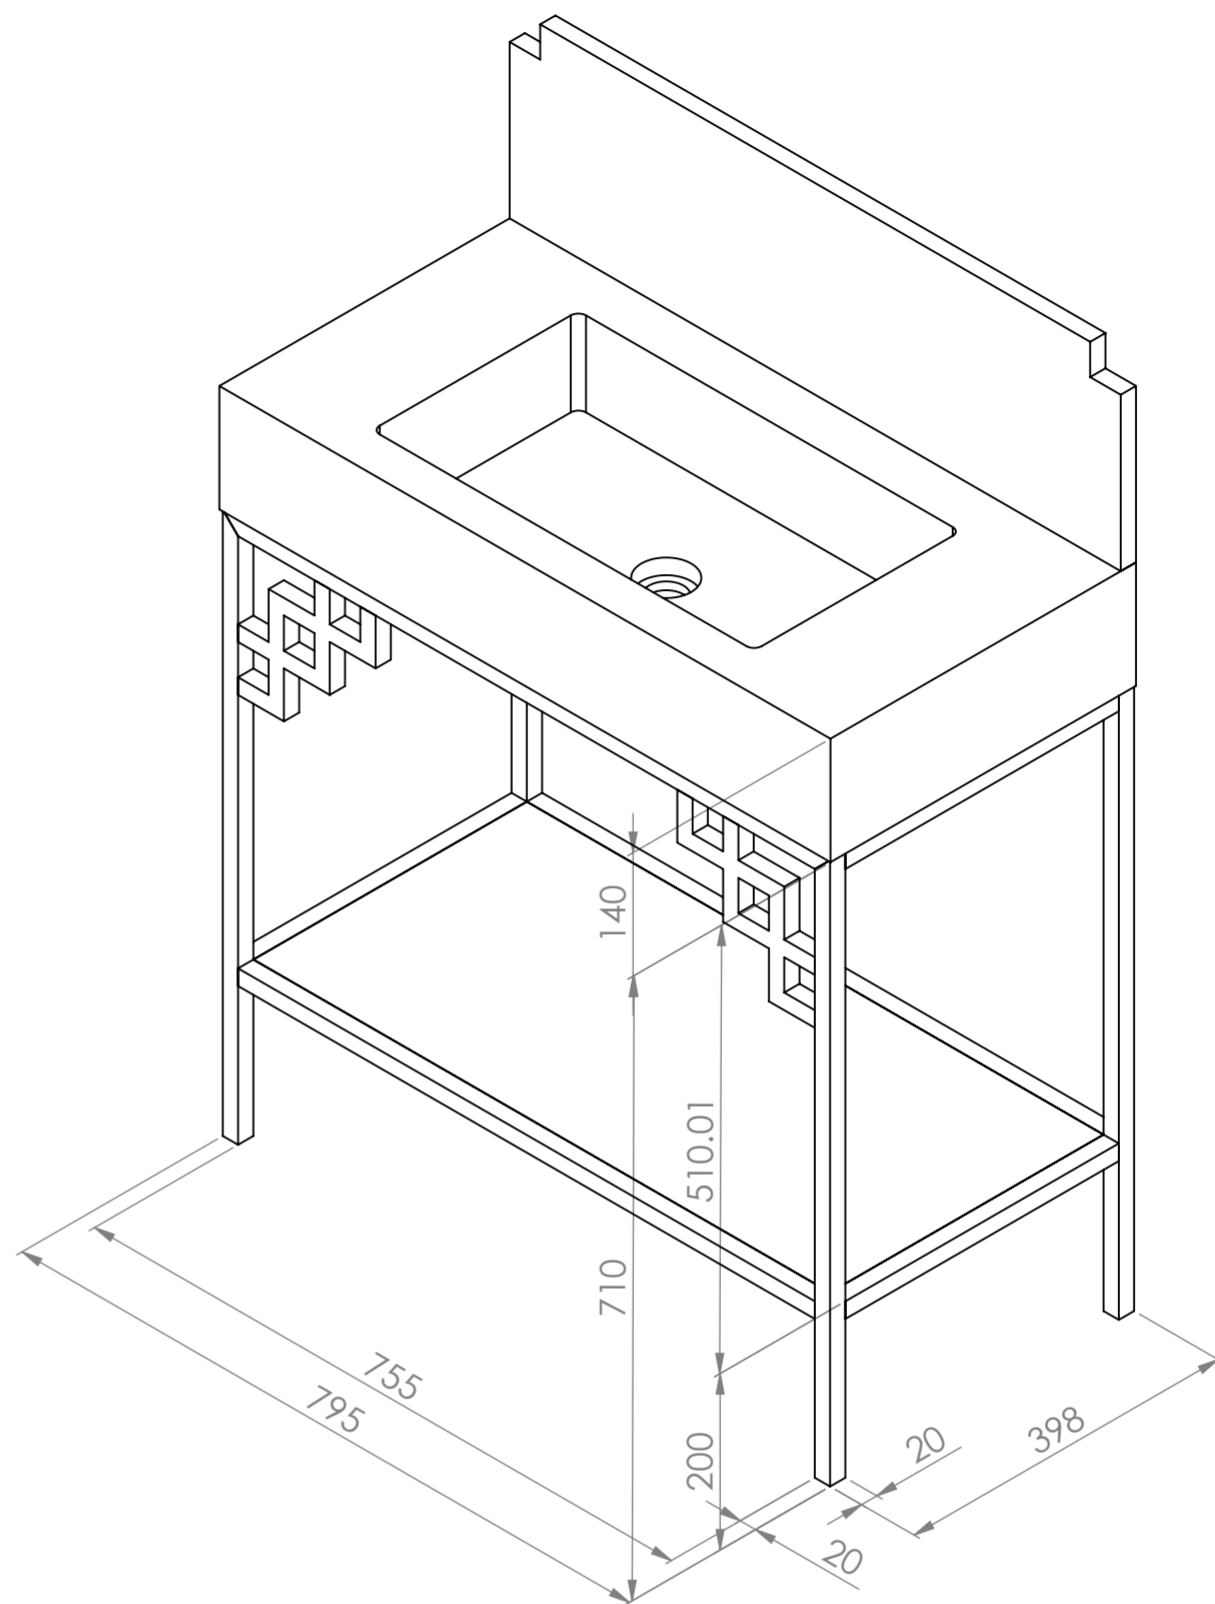

Front View

Top View

Waste Cover

**LUSO**

Product Name	Belgravia
Material	Steel & Marble
Size, mm	800 x 400 x 850

All dimensions provided in millimeters.