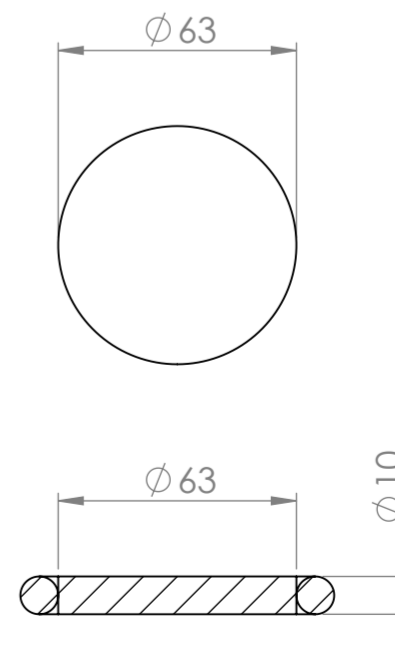

Front View

Top View

Waste Cover

**LUSO**

Product Name	Belgravia
Material	Steel & Marble
Size, mm	800 x 400 x 850

All dimensions provided in millimeters.