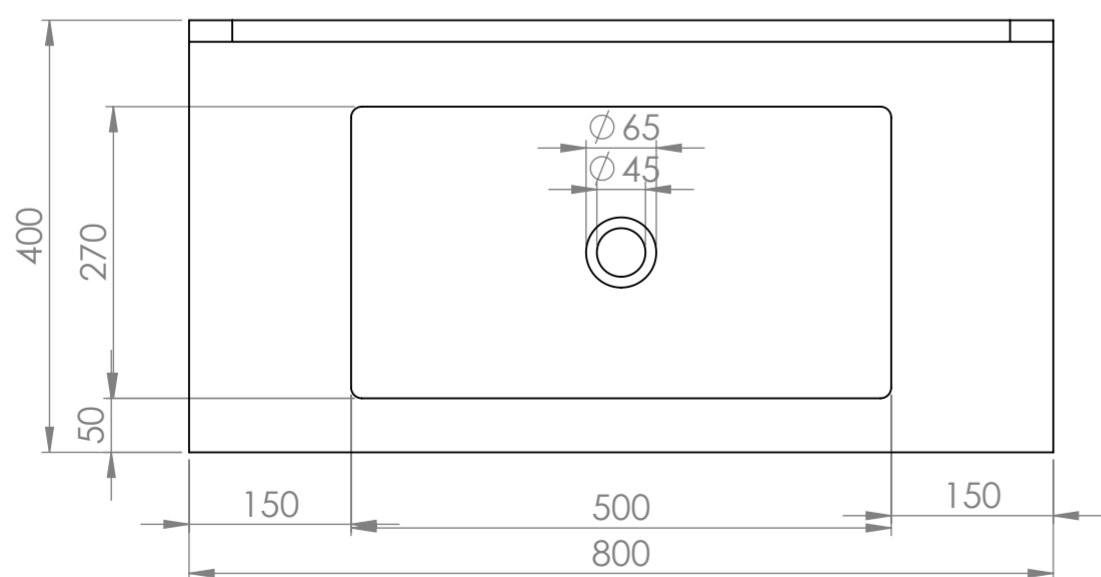

Front View

Top View

Waste Cover

**LUSO**

Product Name	Belgravia
Material	Steel & Marble
Size, mm	800 x 400 x 850

All dimensions provided in millimeters.