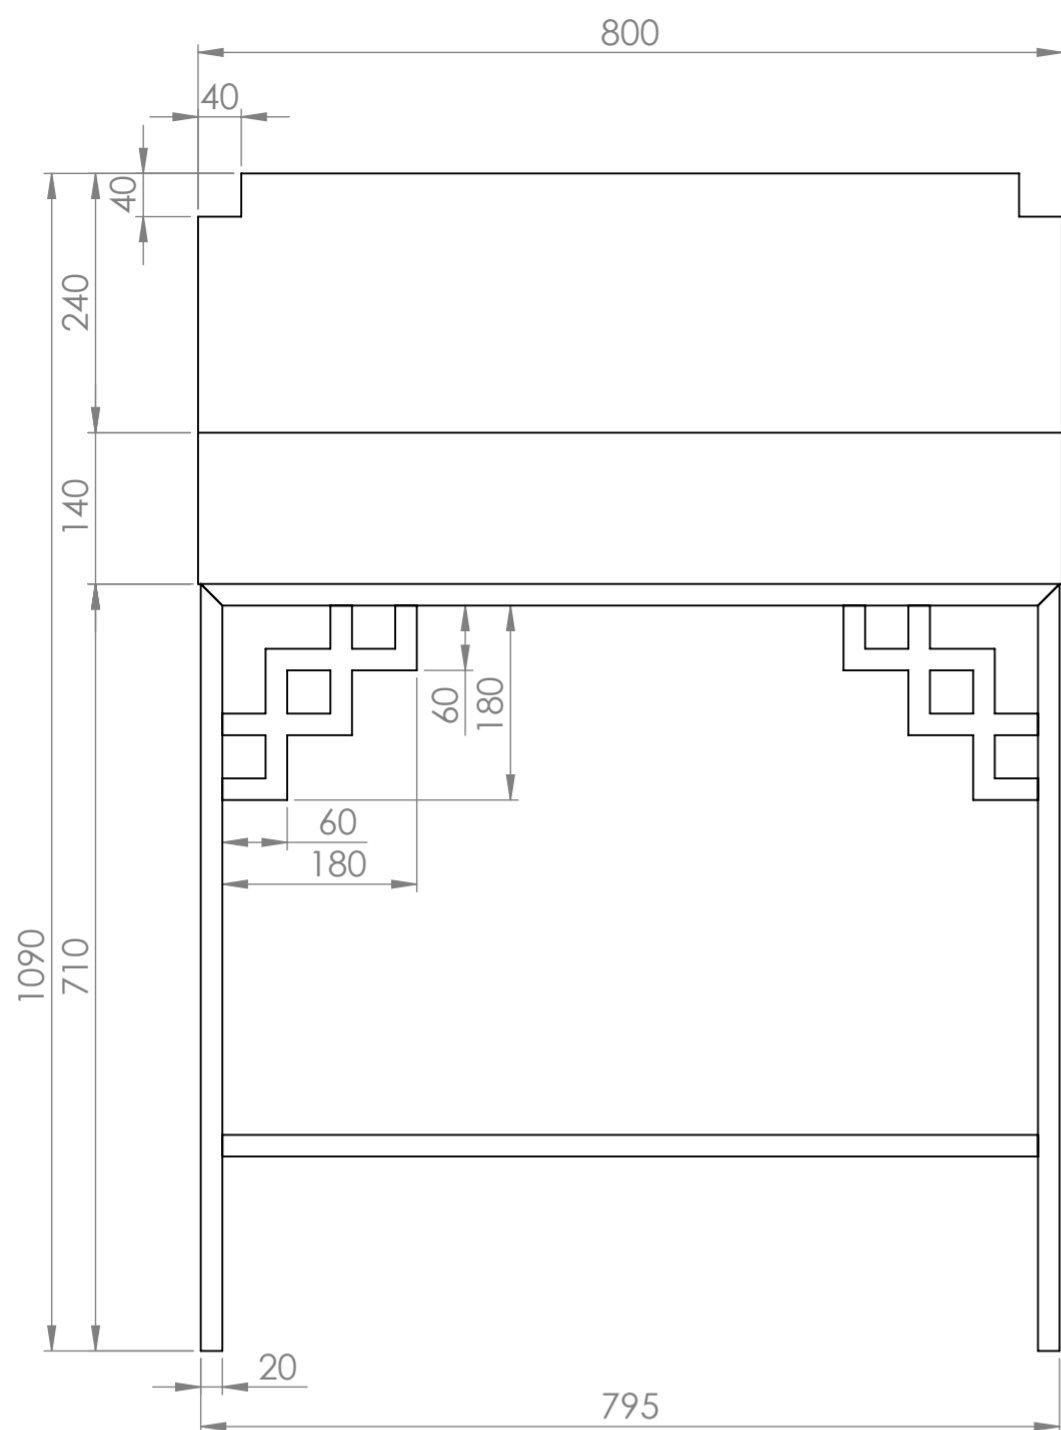

Front View

Top View

Waste Cover

**LUSO**

Product Name	Belgravia
Material	Steel & Marble
Size, mm	800 x 400 x 850

All dimensions provided in millimeters.