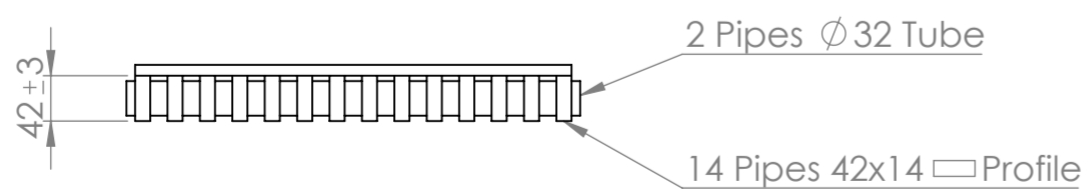

Front View

Side View

**LUSO**

Product Name	Shadow
Product Type	Radiator
Size, mm	1800 x 420 x 72

All dimensions provided in millimeters.