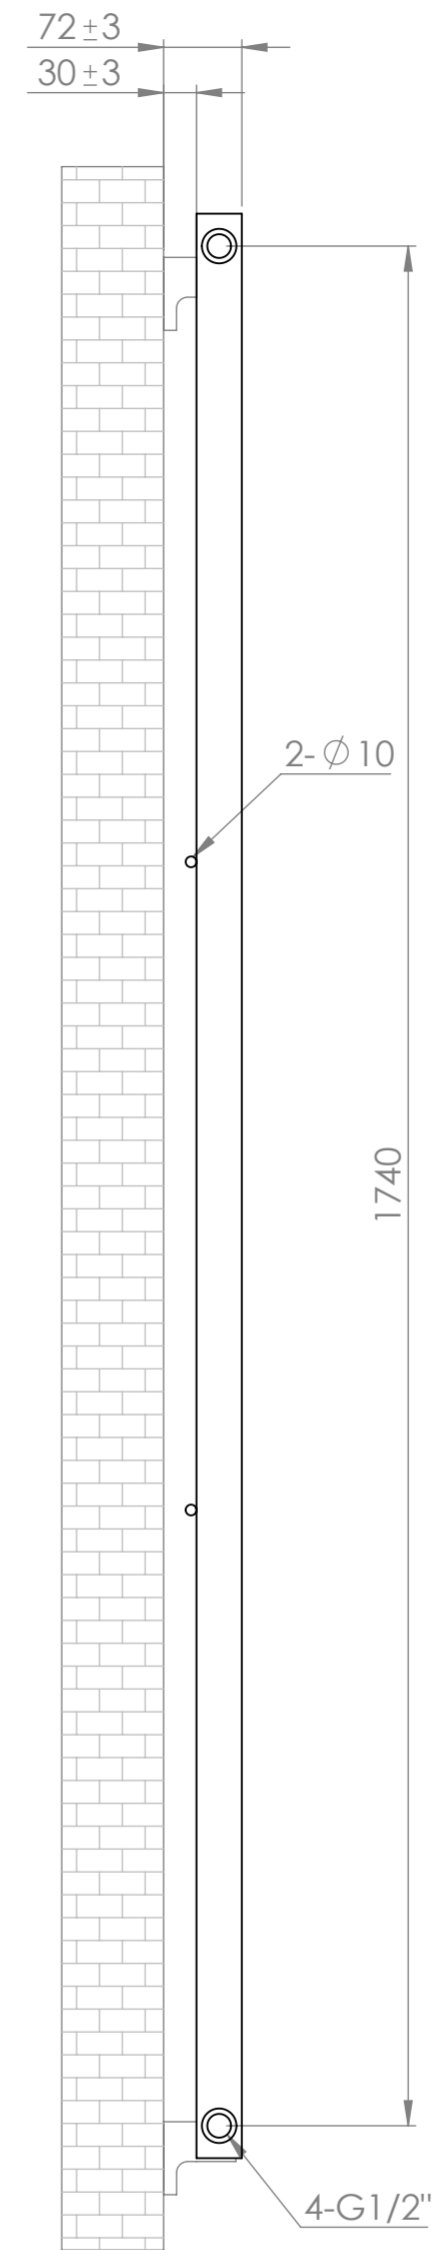

Front View

Side View

**LUSO**

Product Name	Shadow
Product Type	Radiator
Size, mm	1800 x 420 x 72

All dimensions provided in millimeters.