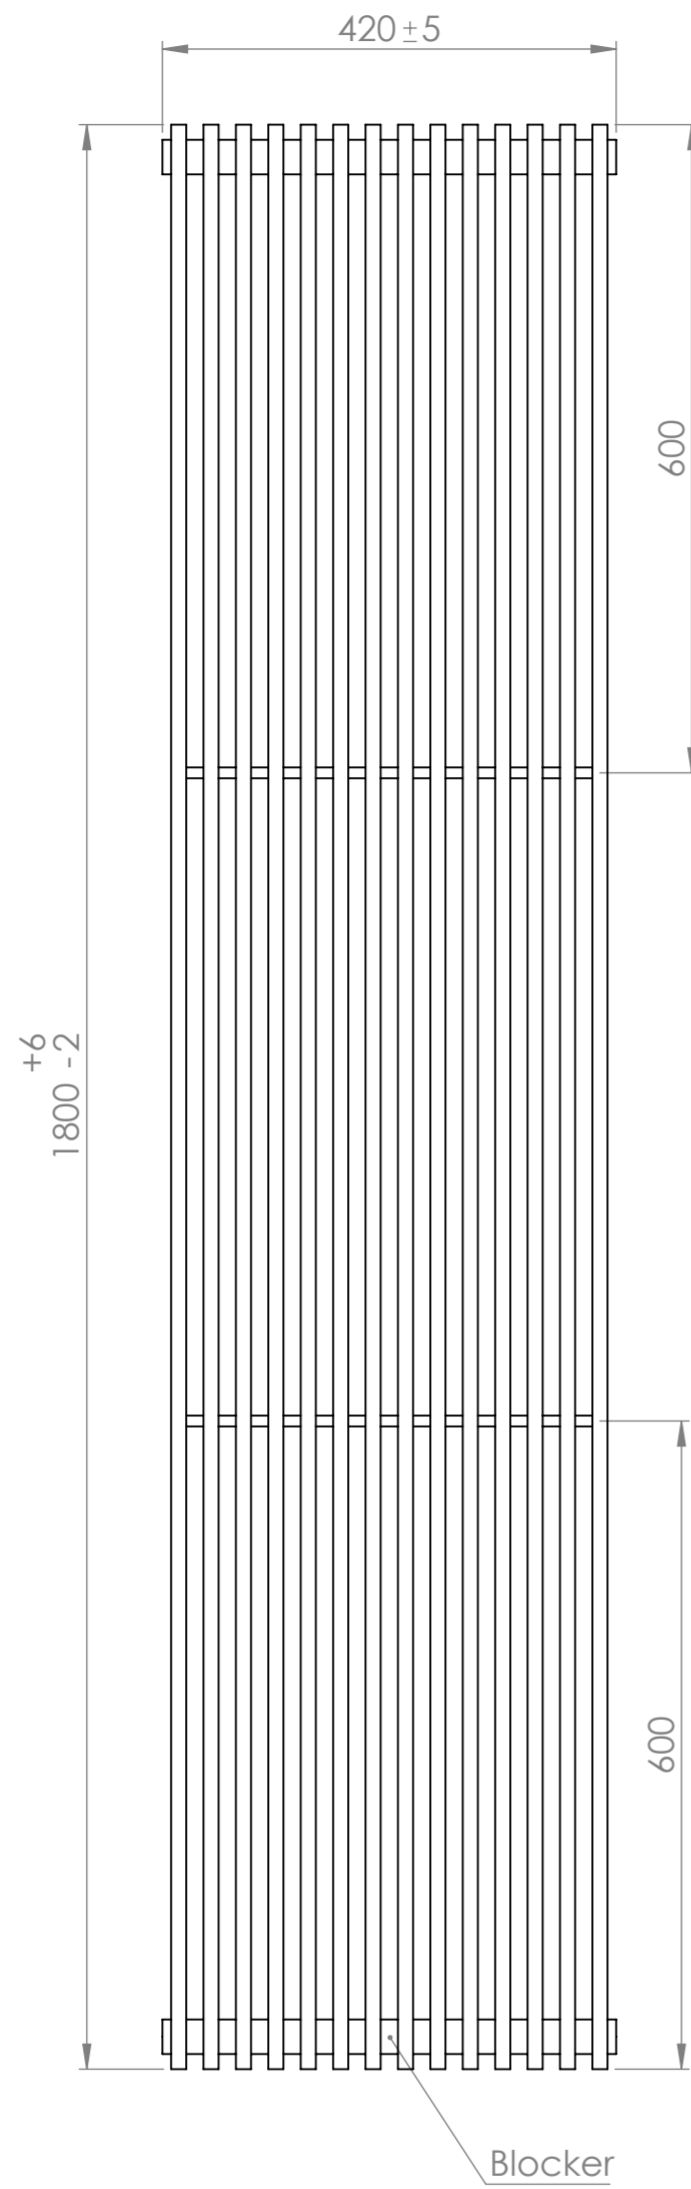

Front View

Side View

**LUSO**

Product Name	Shadow
Product Type	Radiator
Size, mm	1800 x 420 x 72

All dimensions provided in millimeters.