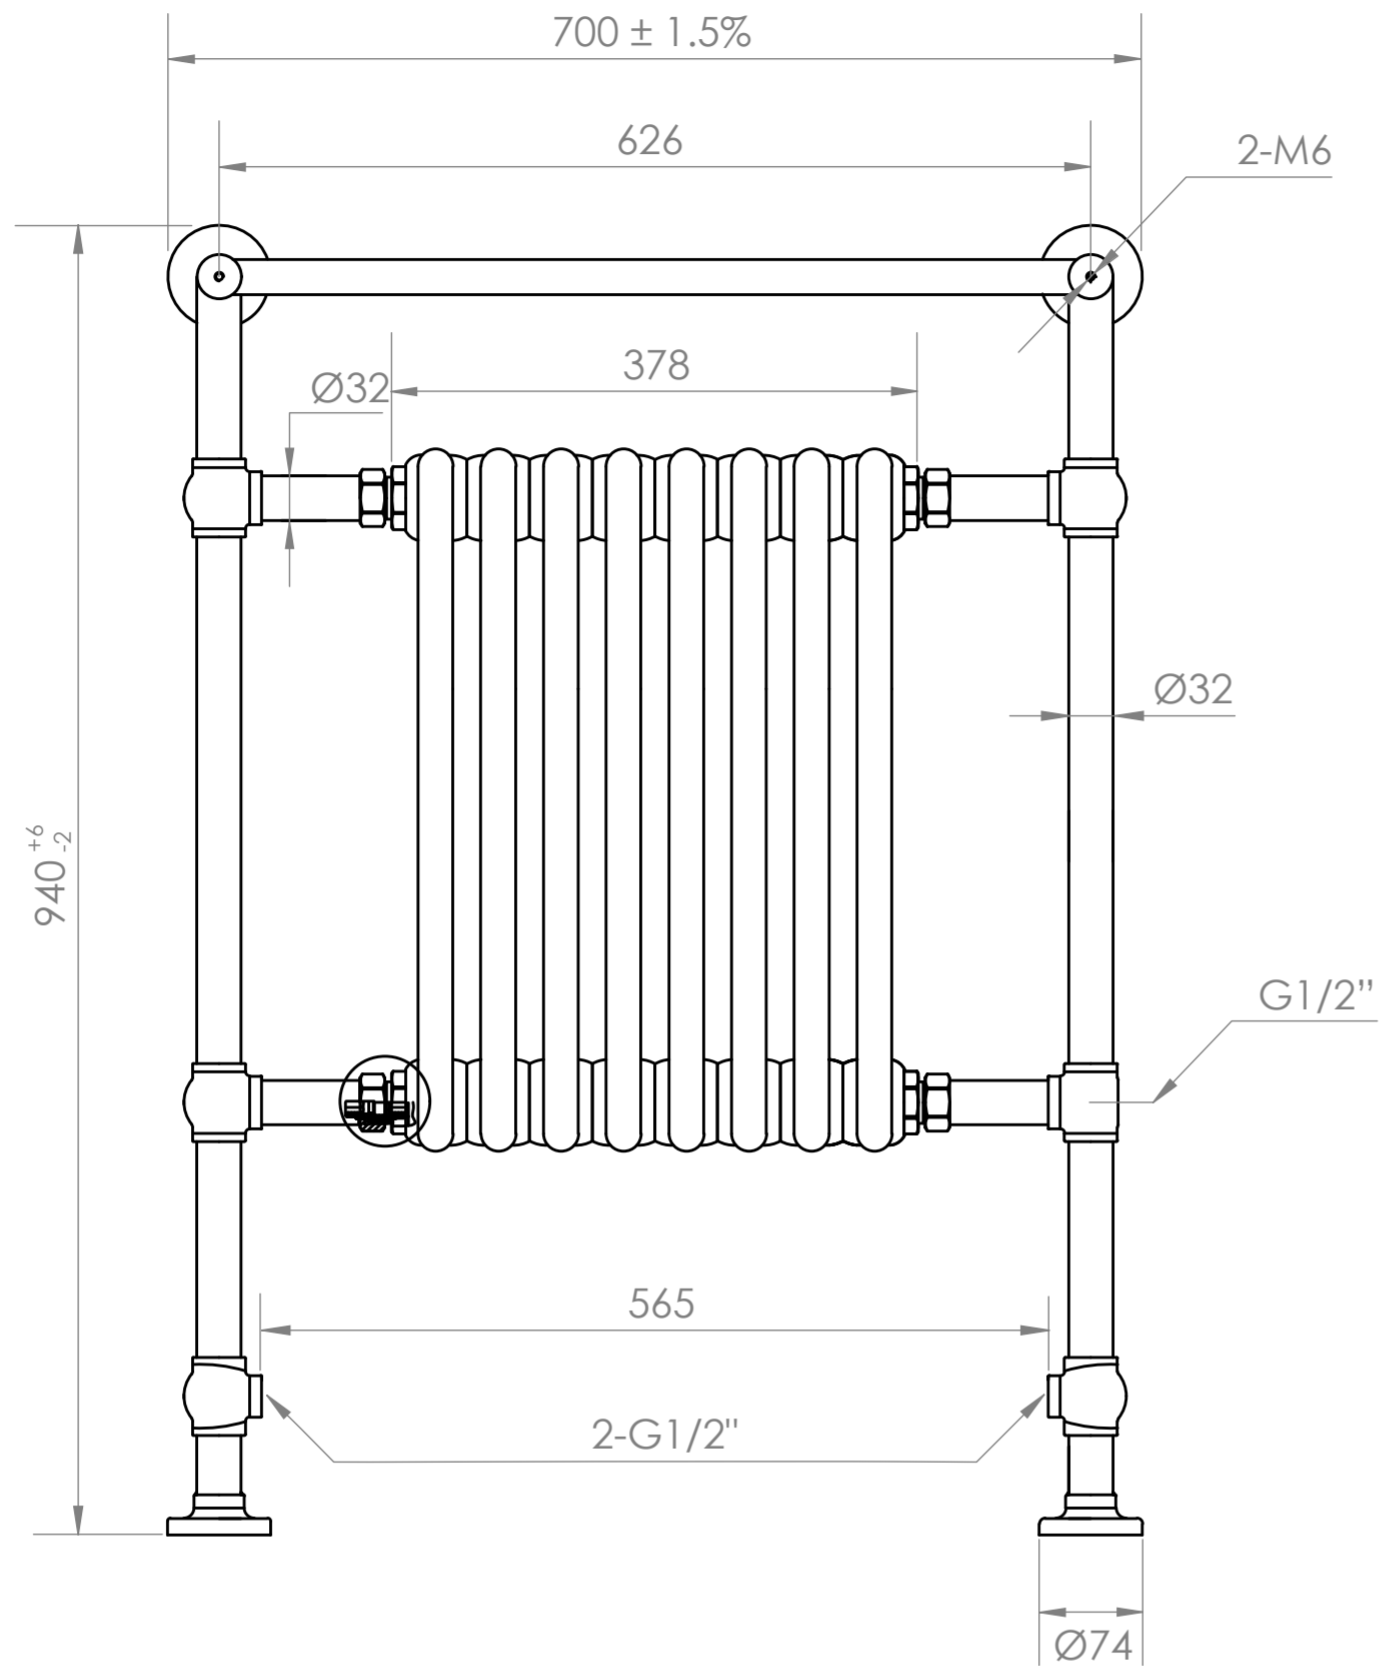

Front View

Side View

Top View

**LUSO**

Product Name	Blenheim Floor Mounted Traditional Towel Warmer Radiator
Product Type	Radiator
Size, mm	940 x 700 x 260 x 262.5

All dimensions provided in millimeters.