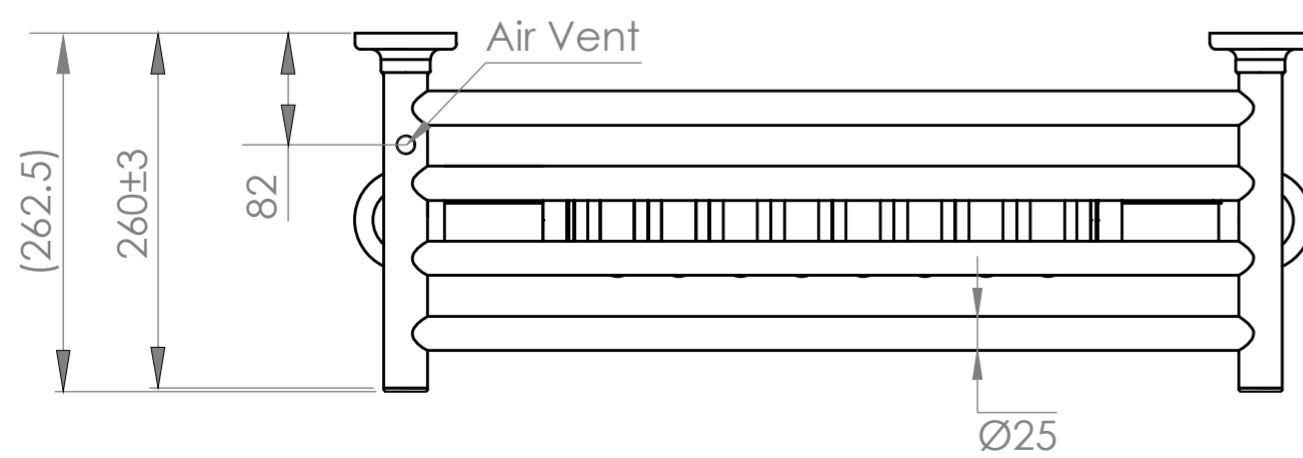

Front View

Side View

Top View

**LUSO**

Product Name	Blenheim Floor Mounted Traditional Towel Warmer Radiator
Product Type	Radiator
Size, mm	940 x 700 x 260 x 262.5

All dimensions provided in millimeters.