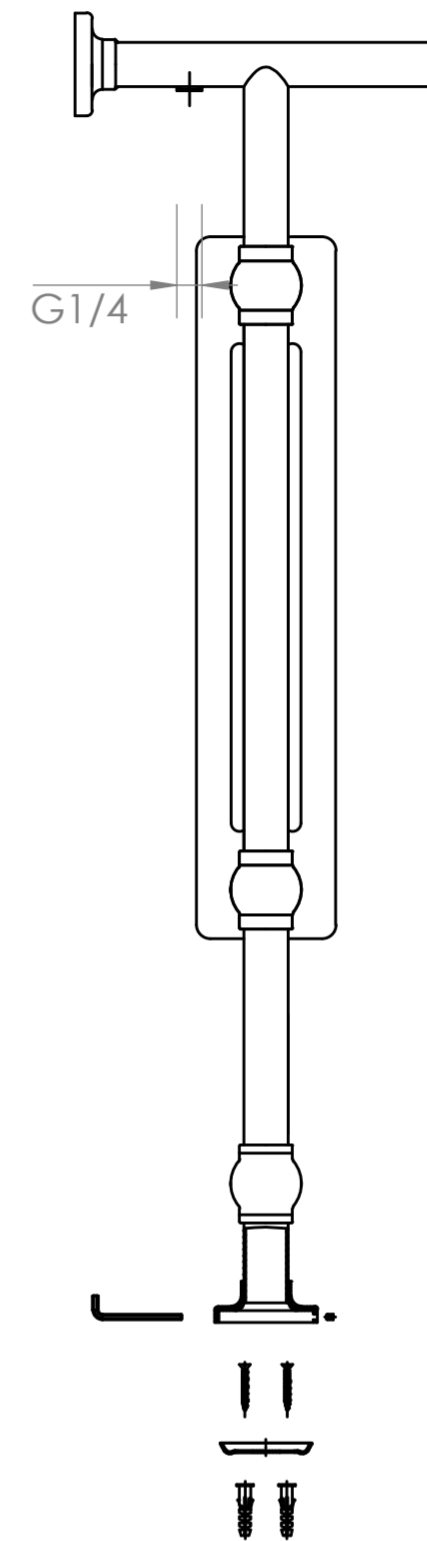

Front View

Side View

Top View

**LUSO**

Product Name	Blenheim Floor Mounted Traditional Towel Warmer Radiator
Product Type	Radiator
Size, mm	940 x 700 x 260 x 262.5

All dimensions provided in millimeters.