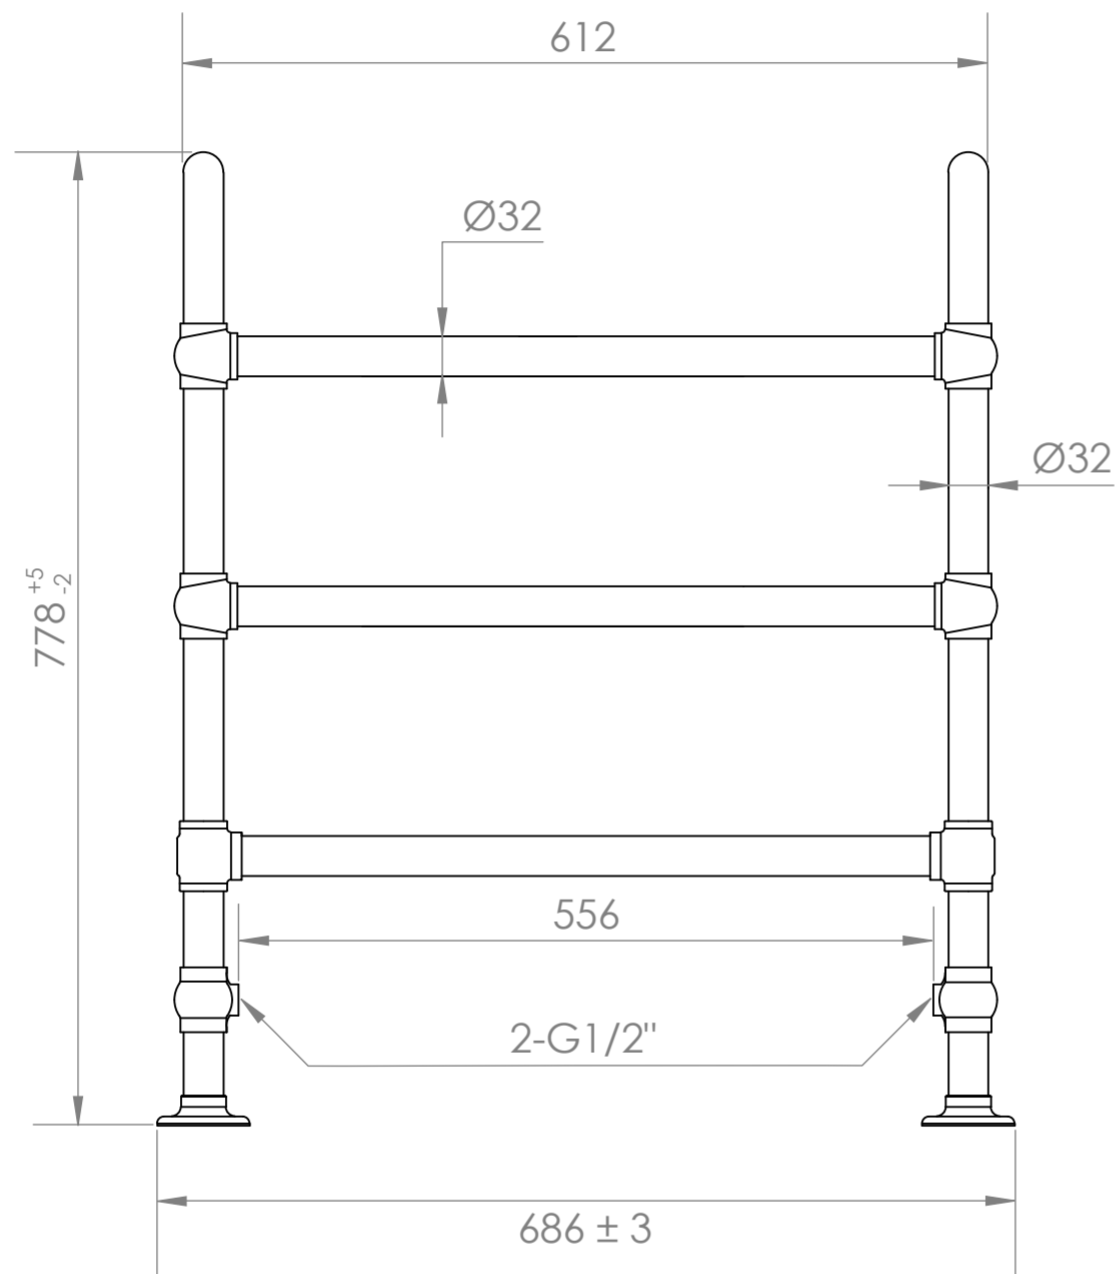

Front View

Side View

**LUSO**

Product Name	Montpelier Floor Mounted Traditional Towel Warmer Radiator
Product Type	Radiator
Size, mm	778 x 612 x 254

All dimensions provided in millimeters.