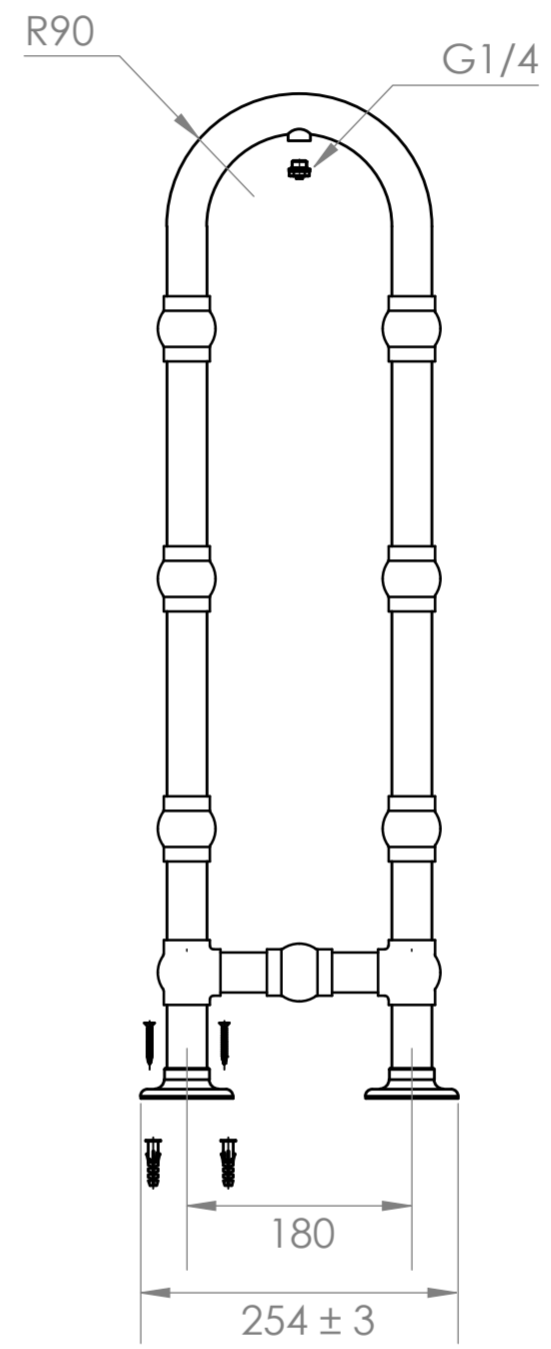

Front View

Side View

**LUSO**

Product Name	Montpelier Floor Mounted Traditional Towel Warmer Radiator
Product Type	Radiator
Size, mm	778 x 612 x 254

All dimensions provided in millimeters.