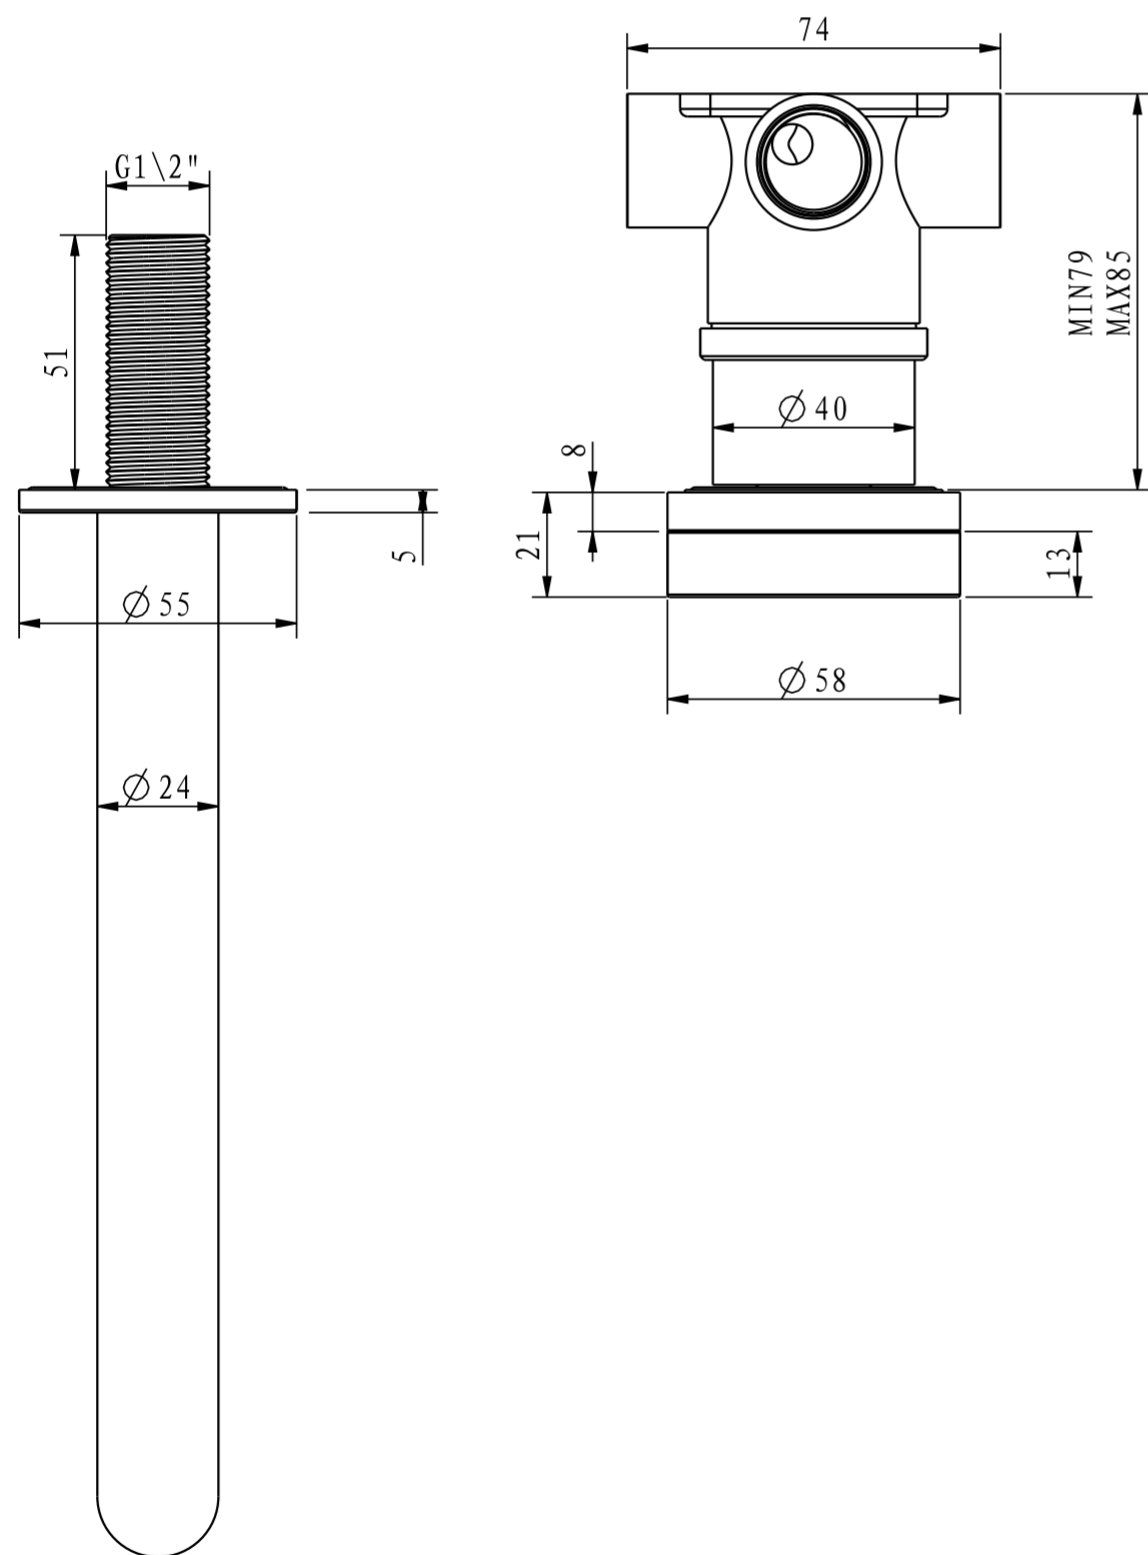

Front View

Side View

Top View

**LUSO**

Product Name

Porto

Product Type

Wall Mounted Basin Mixer Tap

All dimensions provided in millimeters.