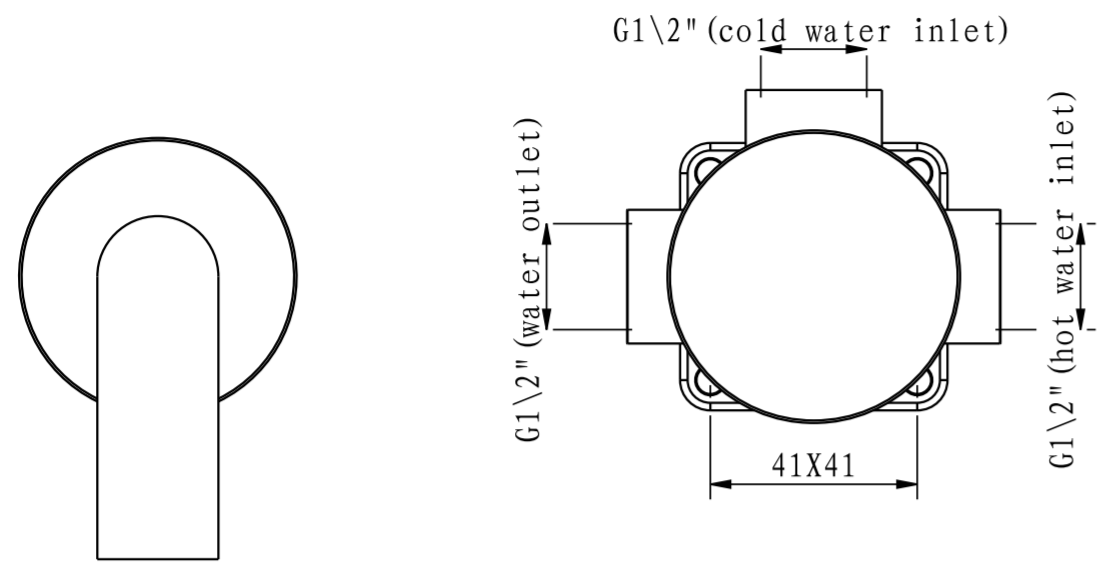

Front View

Side View

Top View

**LUSO**

Product Name

Porto

Product Type

Wall Mounted Basin Mixer Tap

All dimensions provided in millimeters.