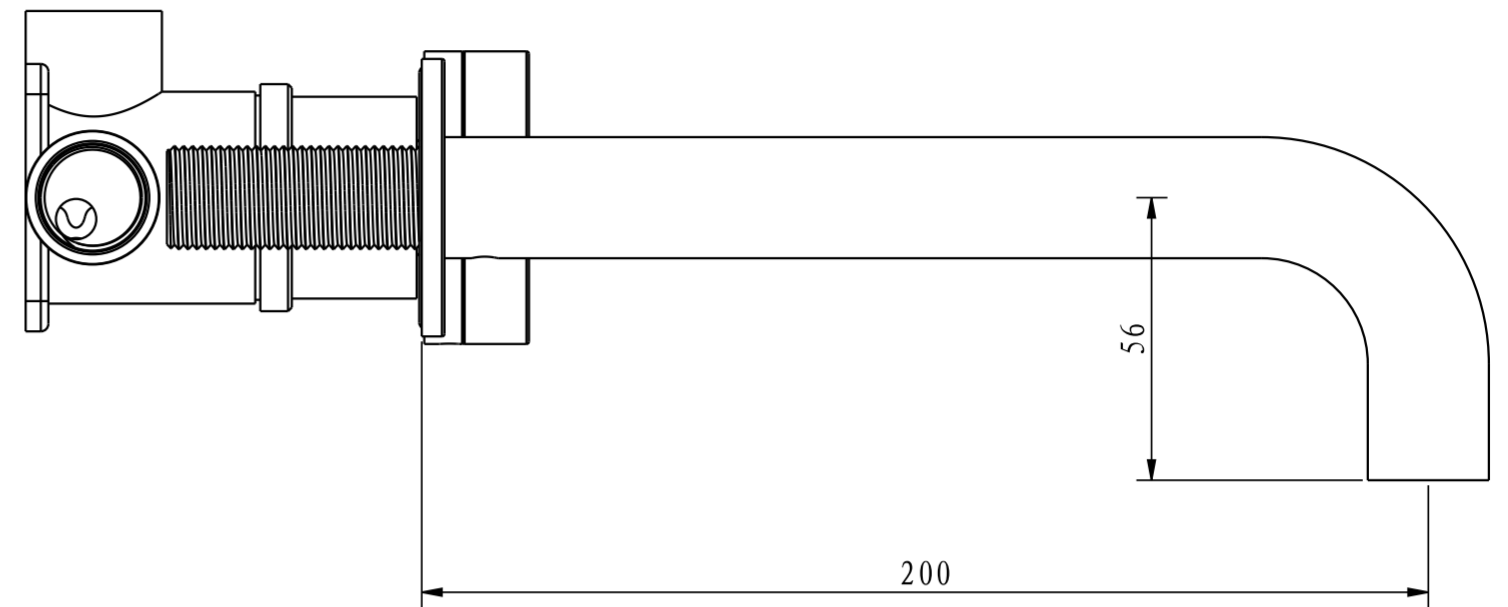

Front View

Side View

Top View

**LUSO**

Product Name

Porto

Product Type

Wall Mounted Basin Mixer Tap

All dimensions provided in millimeters.