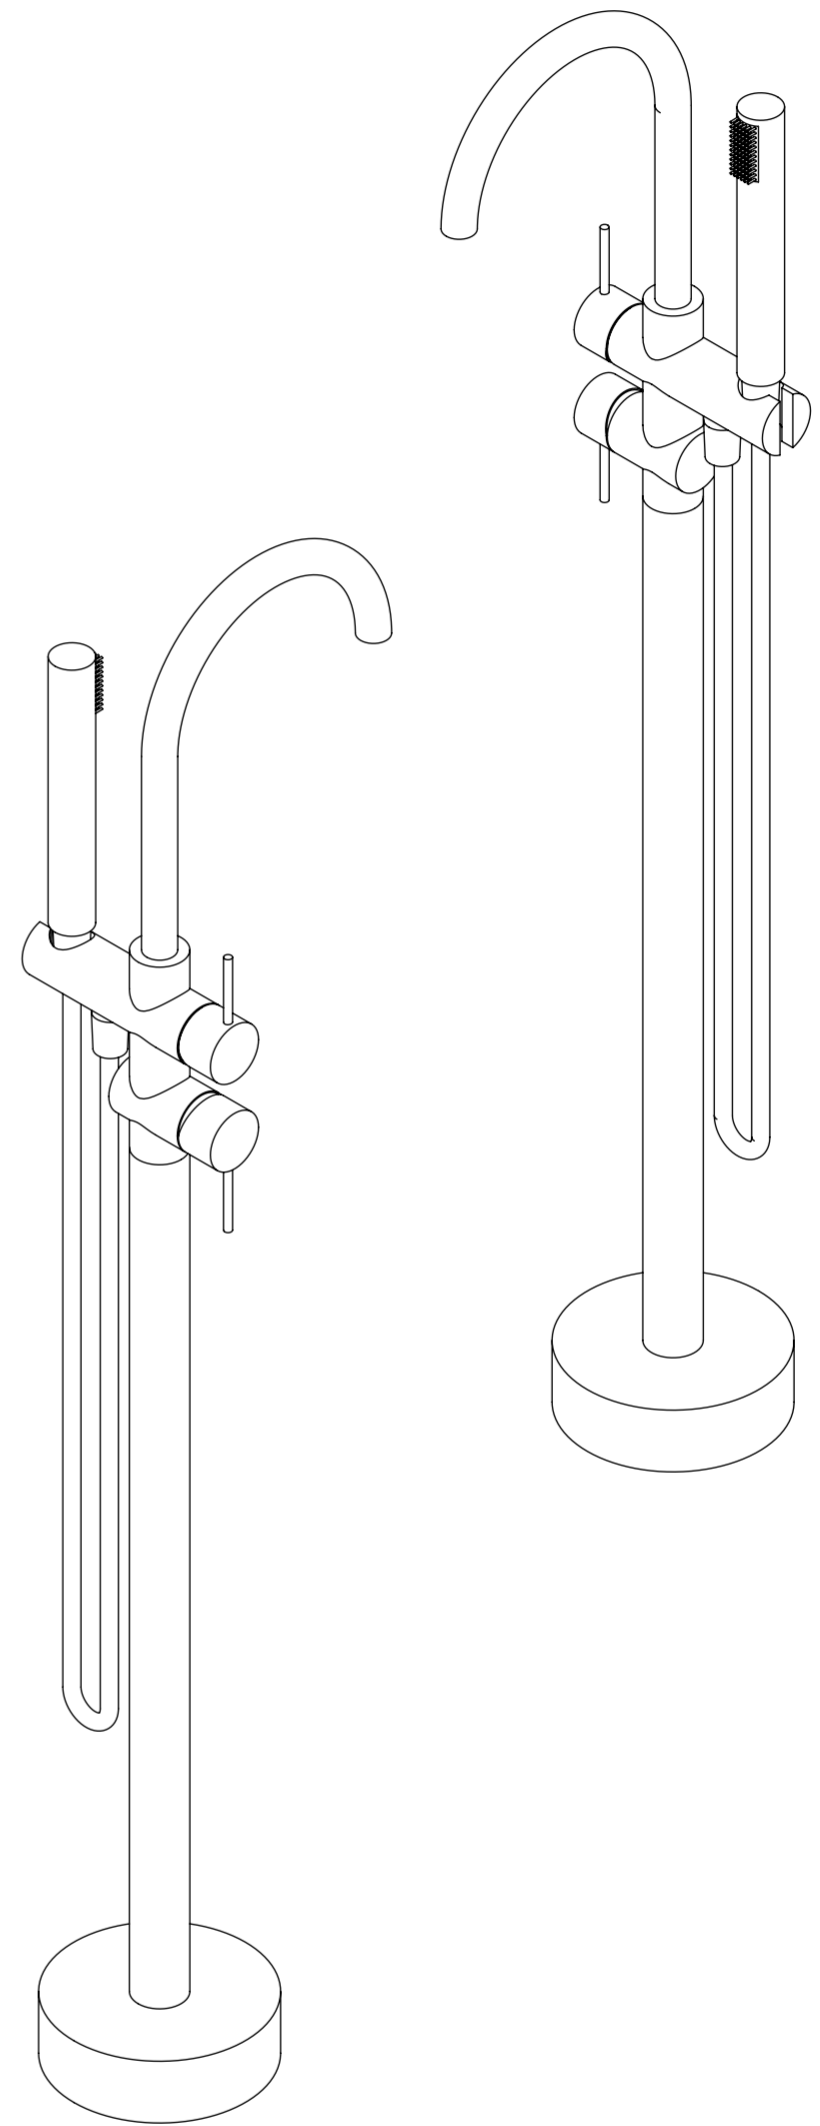

Front View

Side View

LUSO

Product Name	Luxe Series
Product Type	Freestanding Bath Mixer Tap

All dimensions provided in millimeters.