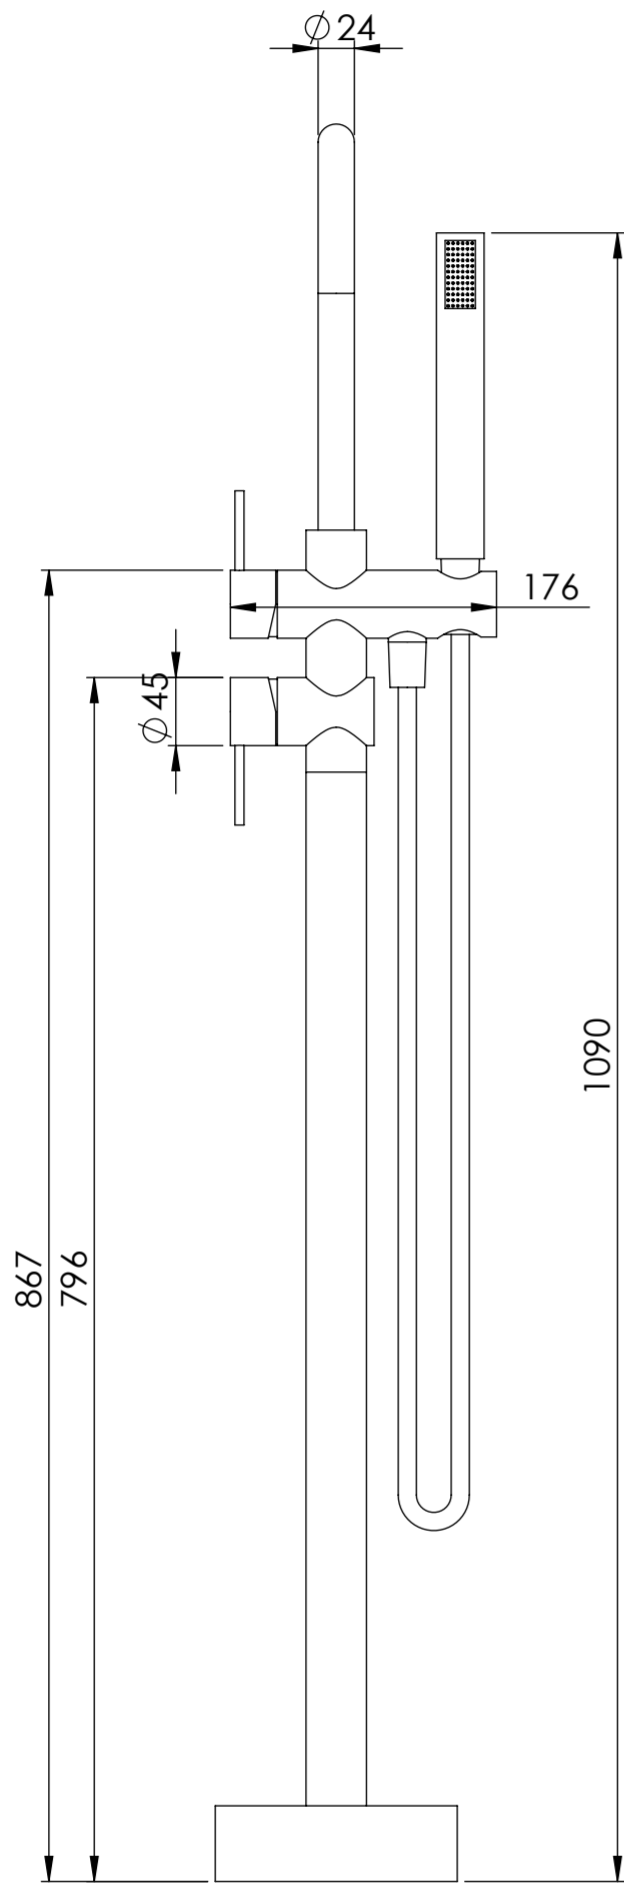

Front View

Side View

LUSO

Product Name	Luxe Series
Product Type	Freestanding Bath Mixer Tap

All dimensions provided in millimeters.