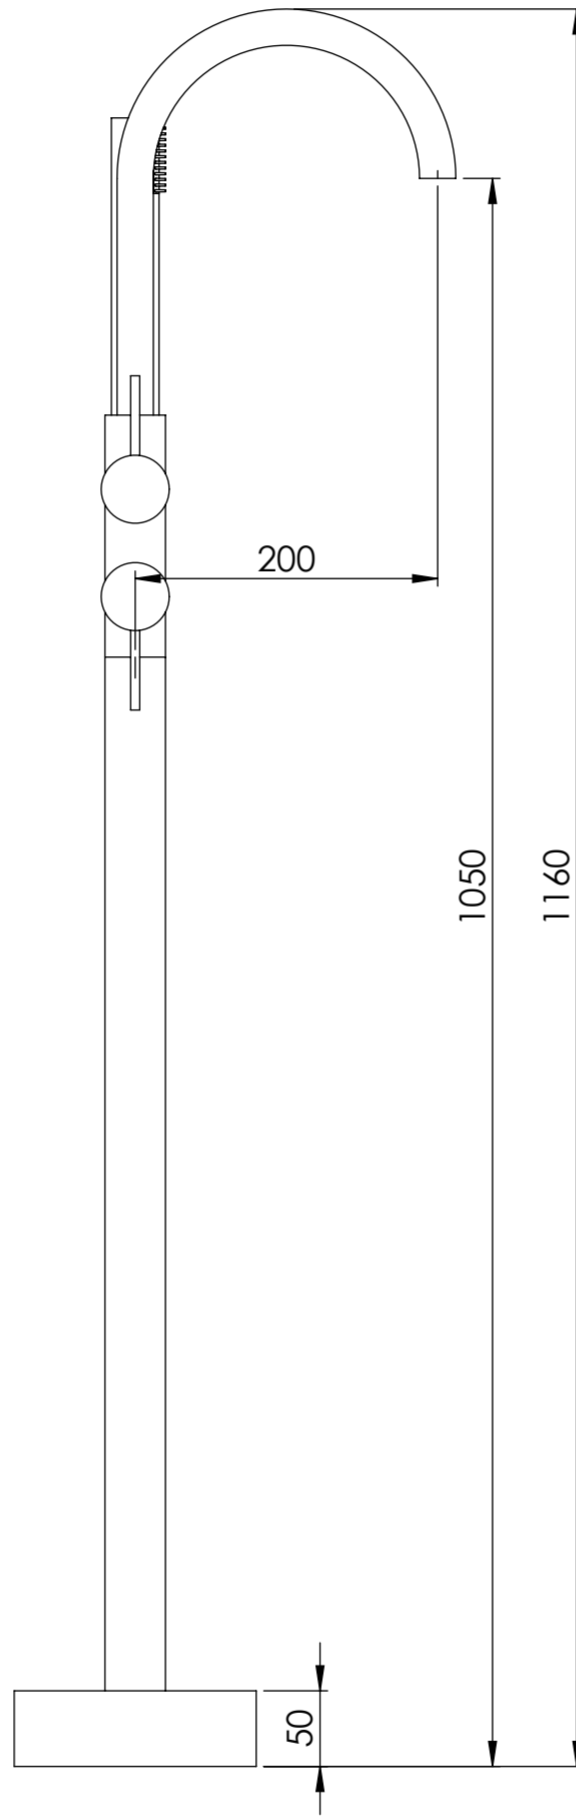

Front View

Side View

LUSO

Product Name	Luxe Series
Product Type	Freestanding Bath Mixer Tap

All dimensions provided in millimeters.